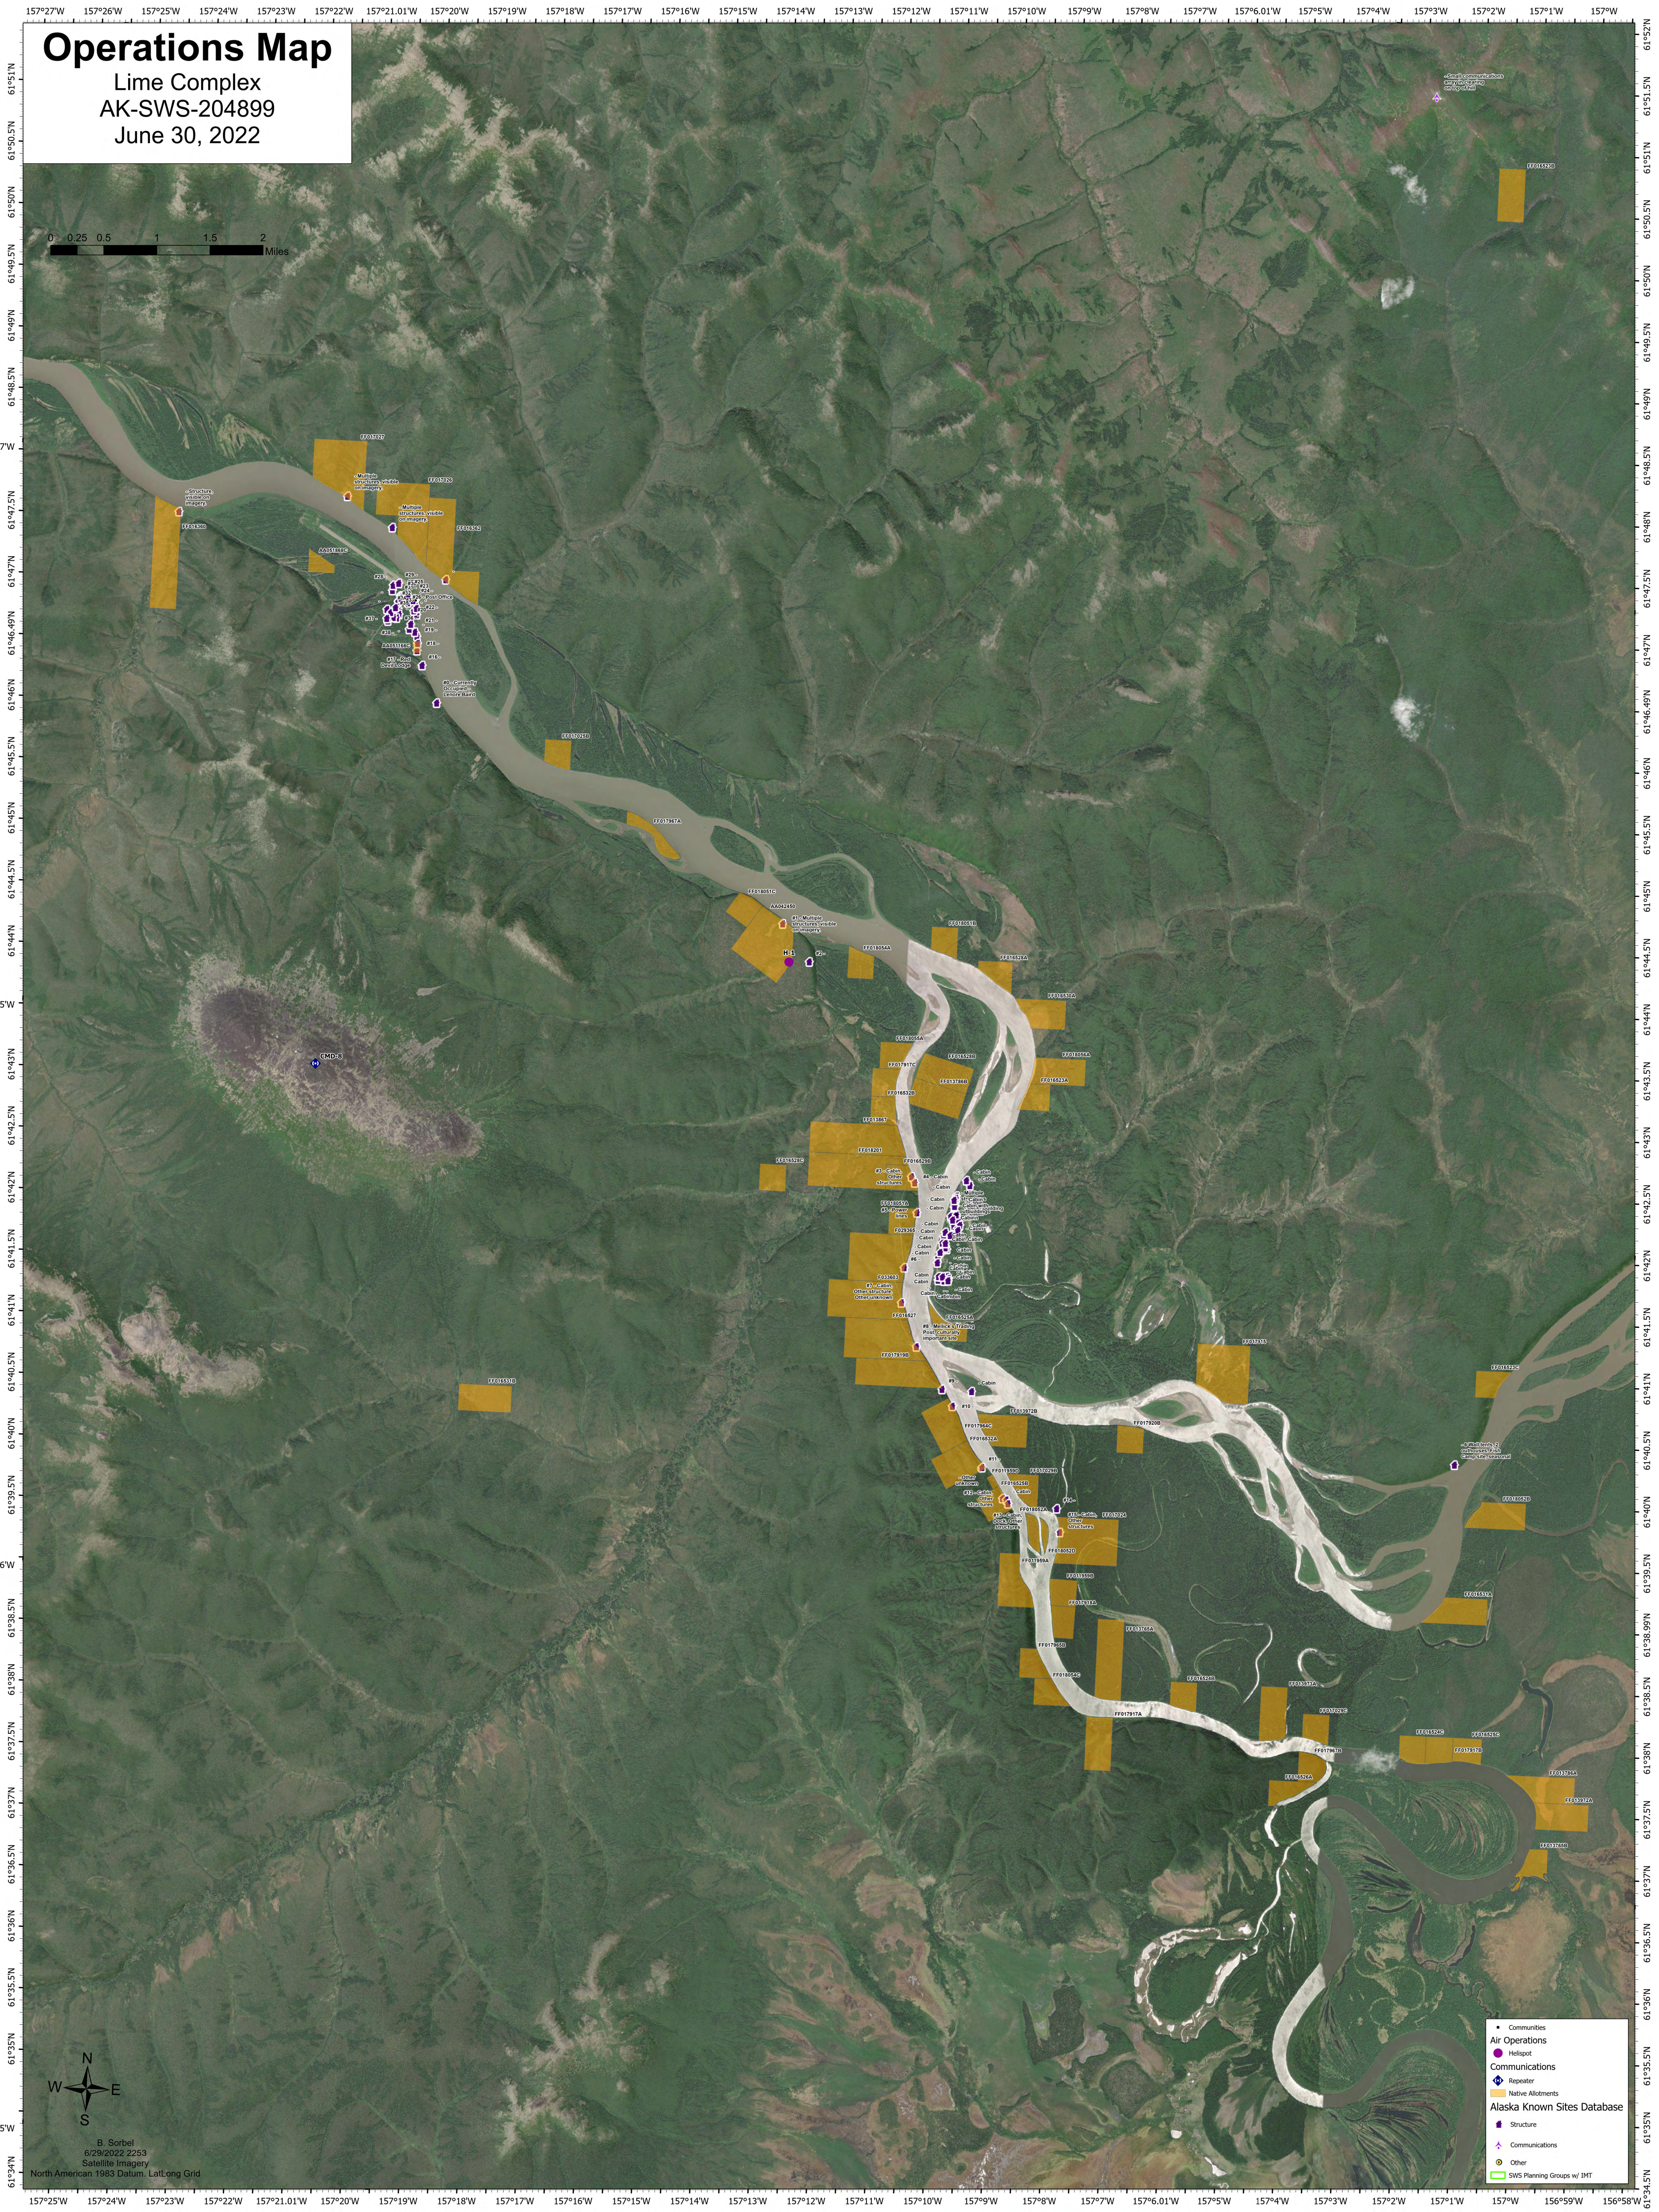

Operations Map

Lime Complex
AK-SWS-204899
June 30, 2022

B. Sorbel
6/29/2022 2253
Satellite Imagery
North American 1983 Datum, Lat/Long Grid

- Communities
- Air Operations
- Helipad
- Communications
- ◆ Repeater
- Native Allotments
- Structure
- Communications
- Other
- SWS Planning Groups w/ IMT