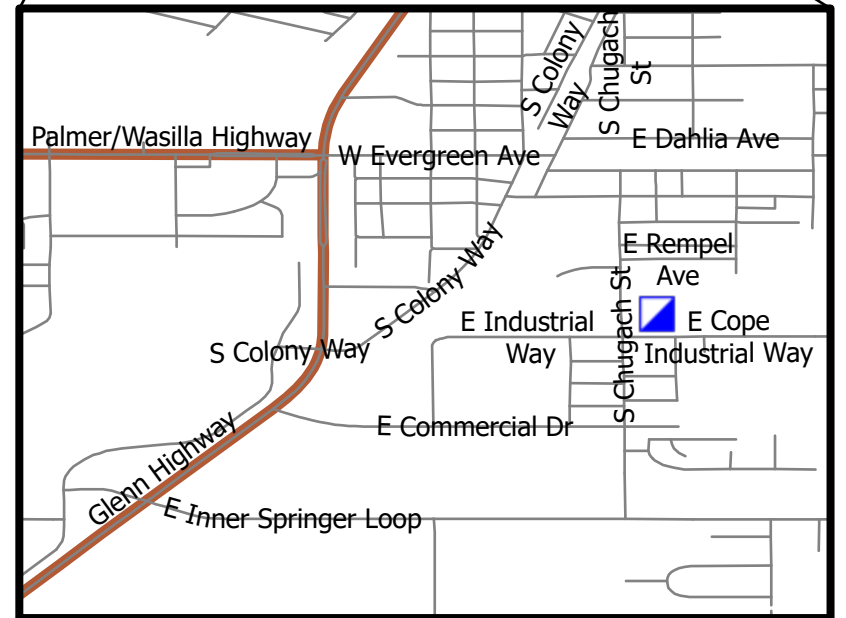

Transportation

Lime Complex
AK-SWS-204899
6/30/2022

- Incident Command Post
- Roads

← To Fairbanks

6/29/2022 1802

North American 1983 Datum, LatLong Grid

← To Anchorage

Glenn Highway

Palmer/Wasilla Highway

Parks Highway

Glenn Highway

Palmer Middle School

Palmer/Wasilla Highway

W Evergreen Ave

S Colony Way

S Chugach St

E Dahlia Ave

E Rempel Ave

E Cope Industrial Way

E Industrial Way

E Commercial Dr

Glenn Highway

E Inner Springer Loop

S Colony Way