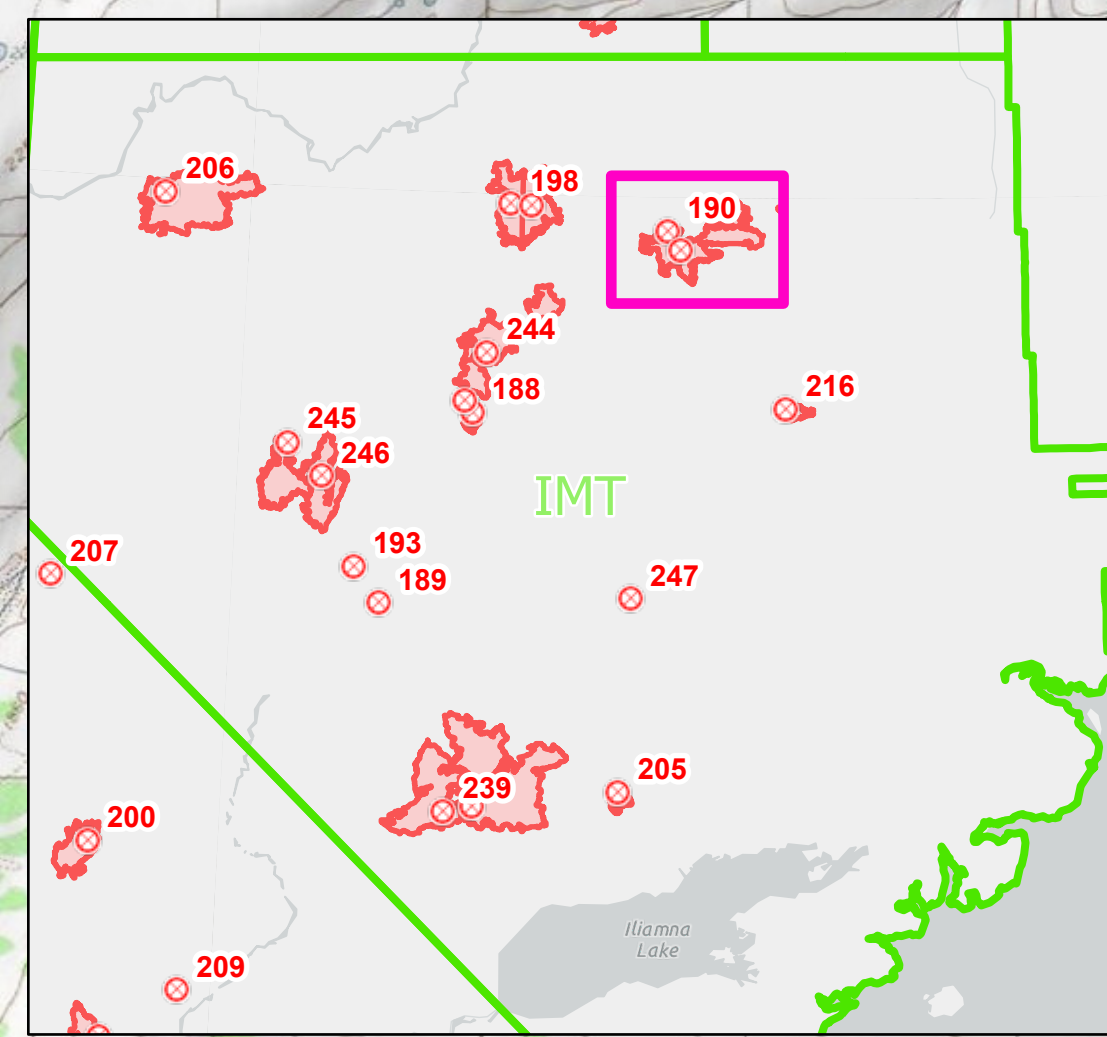

Operations Map

Fire 228

Lime Complex
AK-SWS-204899

7-01-2022

- Fire Origin
- Air Operations
 - Helispot
 - Native Allotments
 - SWS Planning Groups w/ BMT
 - Completed Burnout
 - Uncontained
 - Wildfire Daily Fire Perimeter
- Alaska Known Sites Database
 - Structure
 - Communications
 - < 12 hrs
 - 12 - 24 hrs

6/30/2022 2143
Satellite Imagery
North American 1983 Datum, LatLong Grid