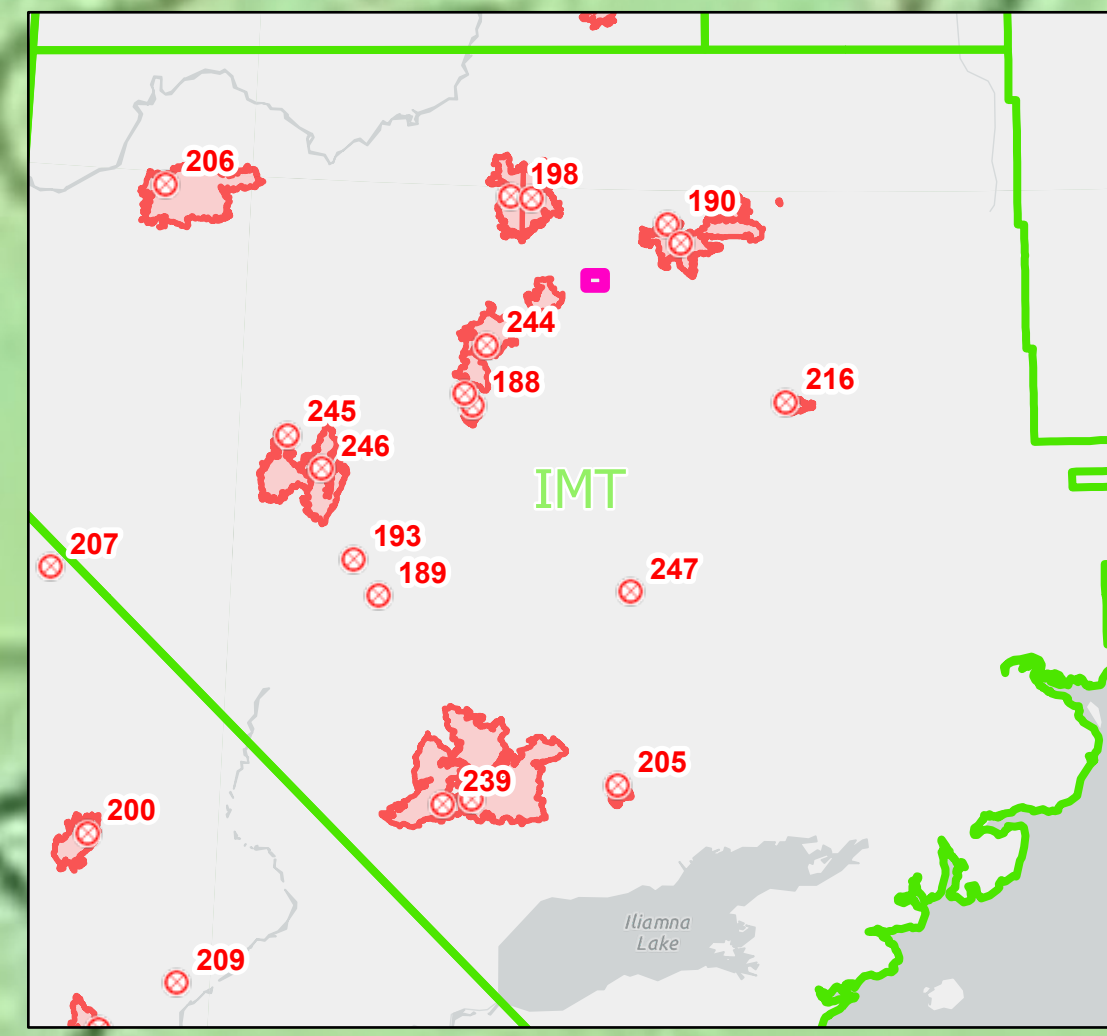

Operations Map Lime Village

Lime Complex
AK-SWS-204899
7-01-2022