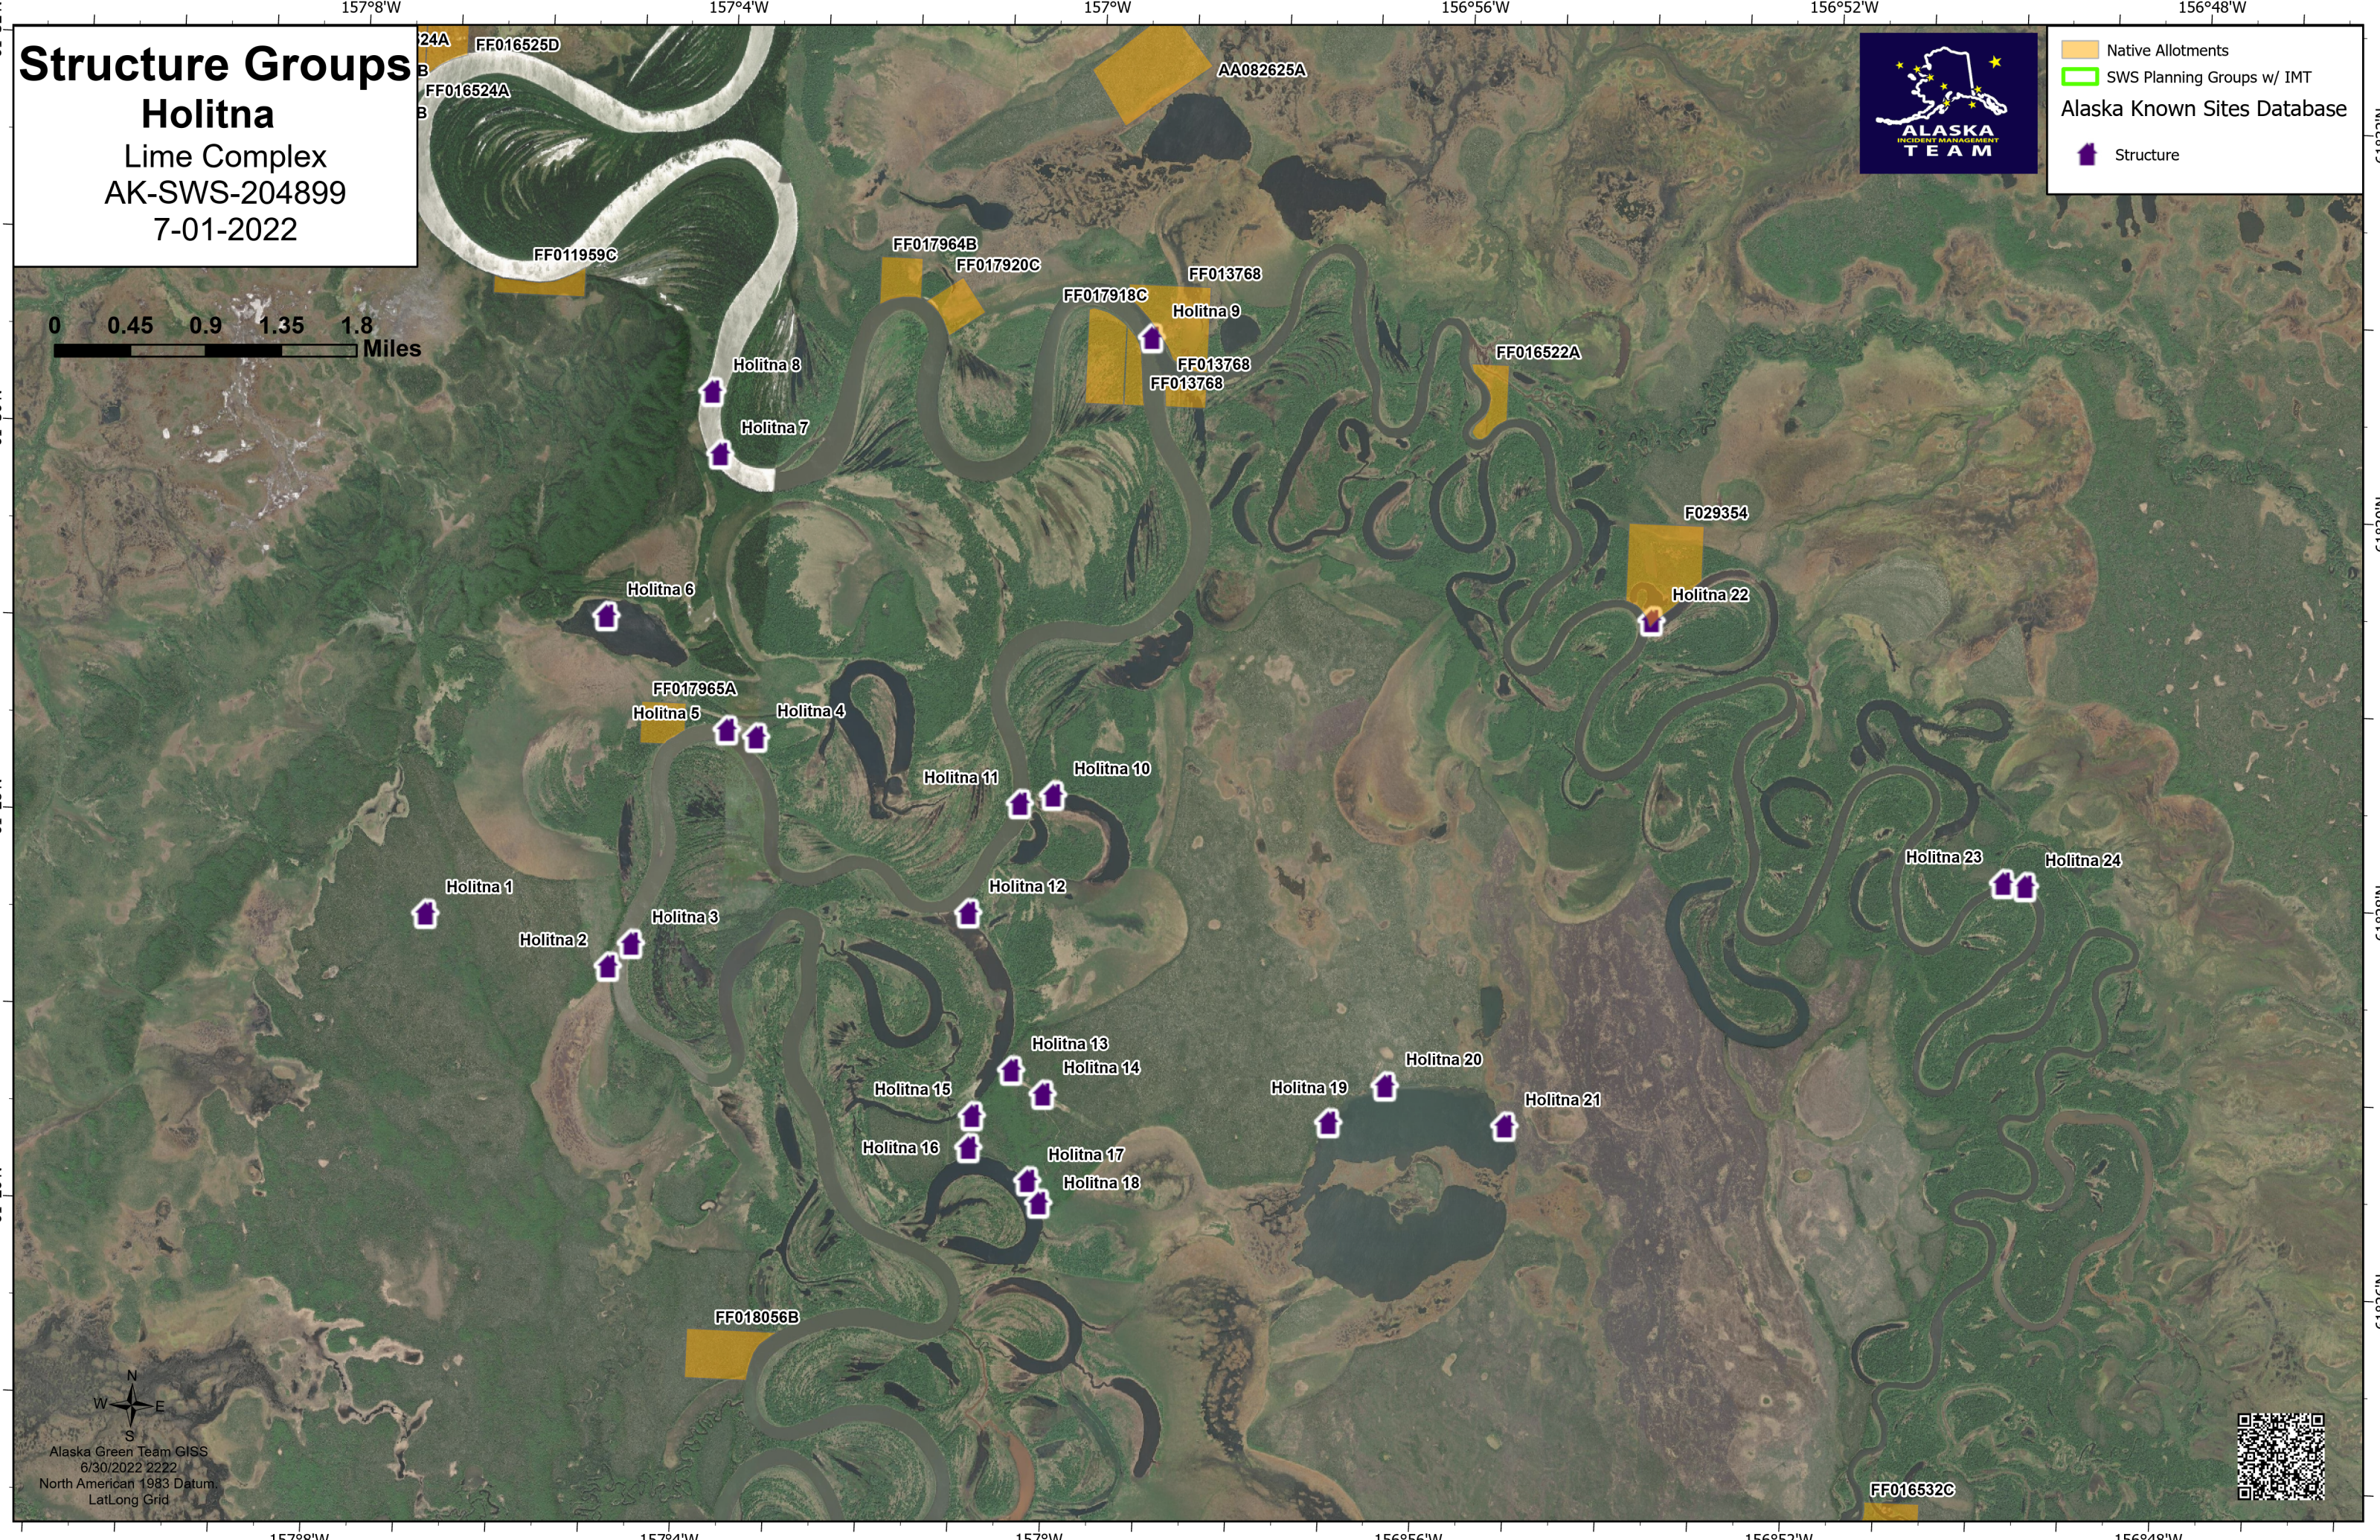

Structure Groups

Holitna

Lime Complex
AK-SWS-204899
7-01-2022

- Native Allotments
- SWS Planning Groups w/ IMT
- Alaska Known Sites Database
- Structure

Alaska Green Team GIS
6/30/2022 2222
North American 1983 Datum
LatLong Grid

157°8'W 157°4'W 157°W 156°56'W 156°52'W 156°48'W

61°32'N
61°30'N
61°28'N
61°26'N

61°32'N
61°30'N
61°28'N
61°26'N