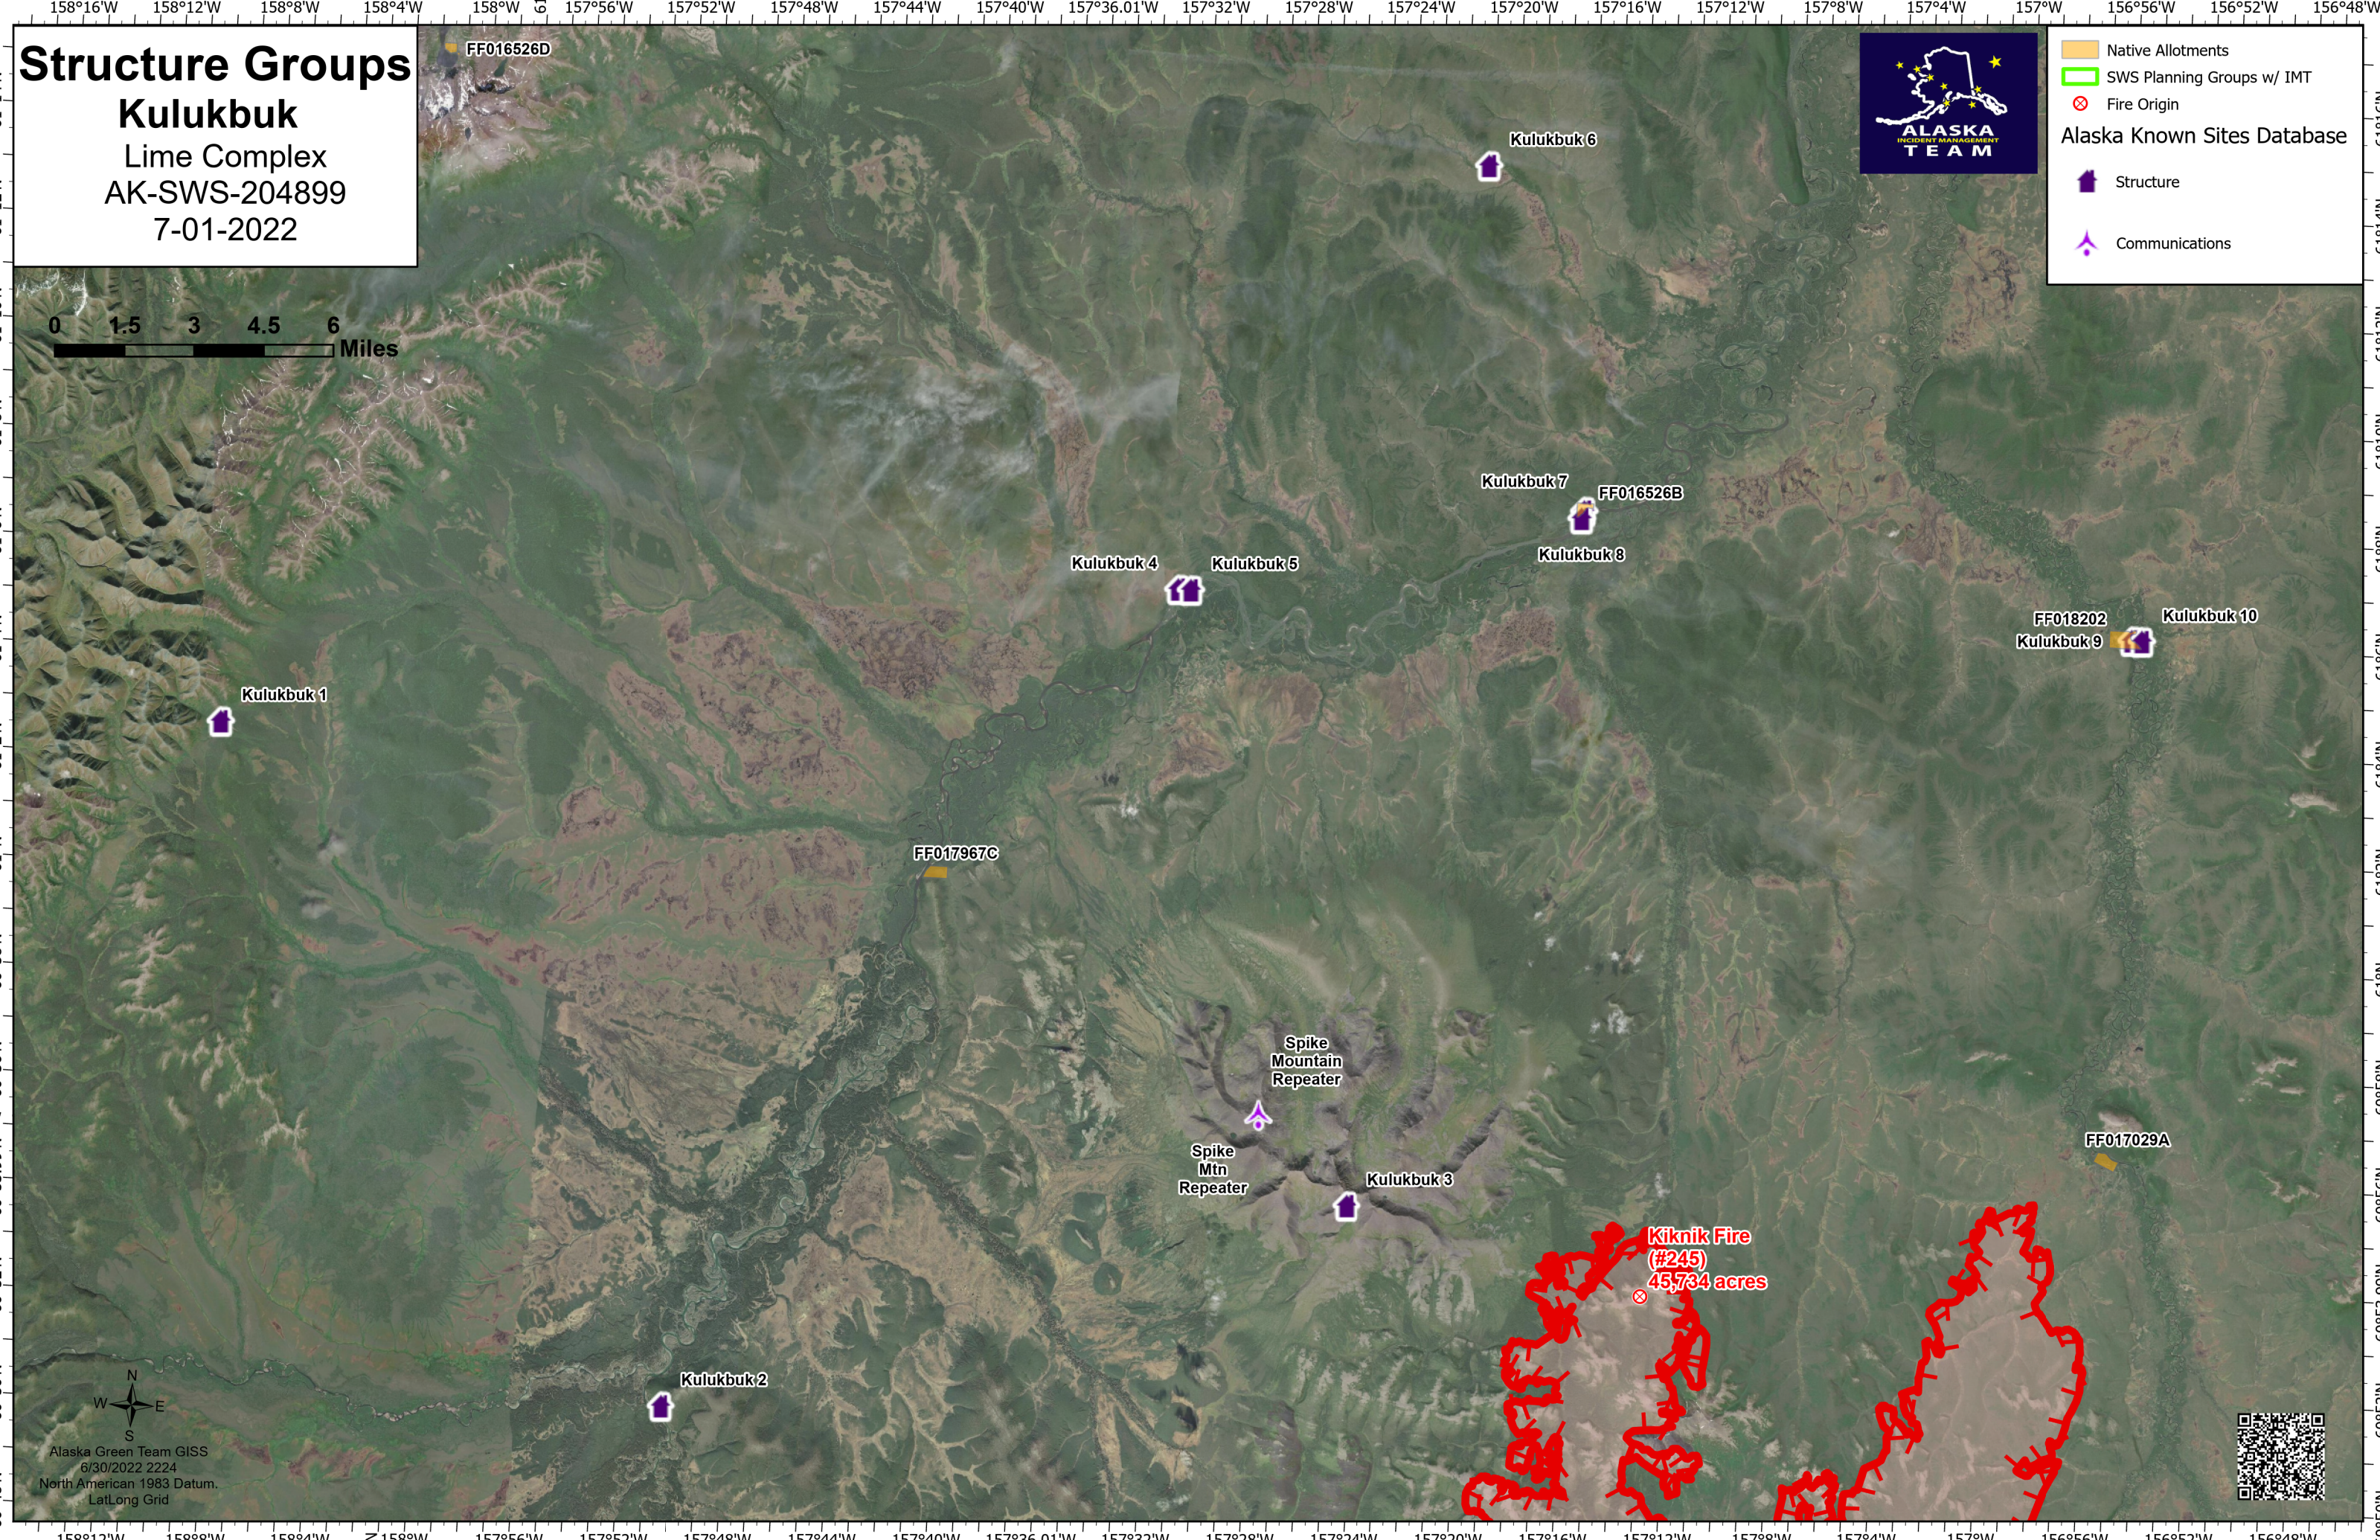

Structure Groups

Kulukbuk

Lime Complex
AK-SWS-204899
7-01-2022

Native Allotments
SWS Planning Groups w/ IMT
Fire Origin
Alaska Known Sites Database
Structure
Communications

Alaska Green Team GIS
6/30/2022 2224
North American 1983 Datum
Lat/Long Grid