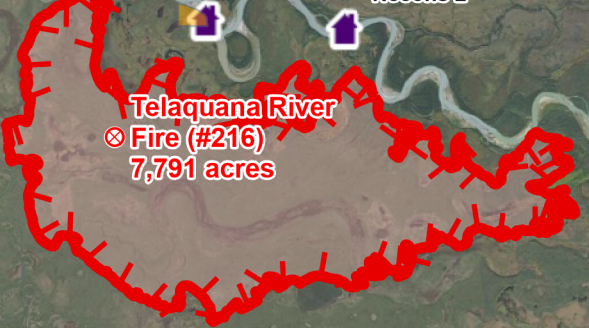

Structure Groups

Necons

Lime Complex
AK-SWS-204899
7-01-2022

- Native Allotments
- SWS Planning Groups w/ IMT
- Fire Origin
- Alaska Known Sites Database
- Structure
- RAWS

AA006028B

Necons 1

Necons 2

Necons 3

Necons 6

Necons 7

Necons 5

Necons 4

Necons 8

Necons 9

Necons 10

Necons 11