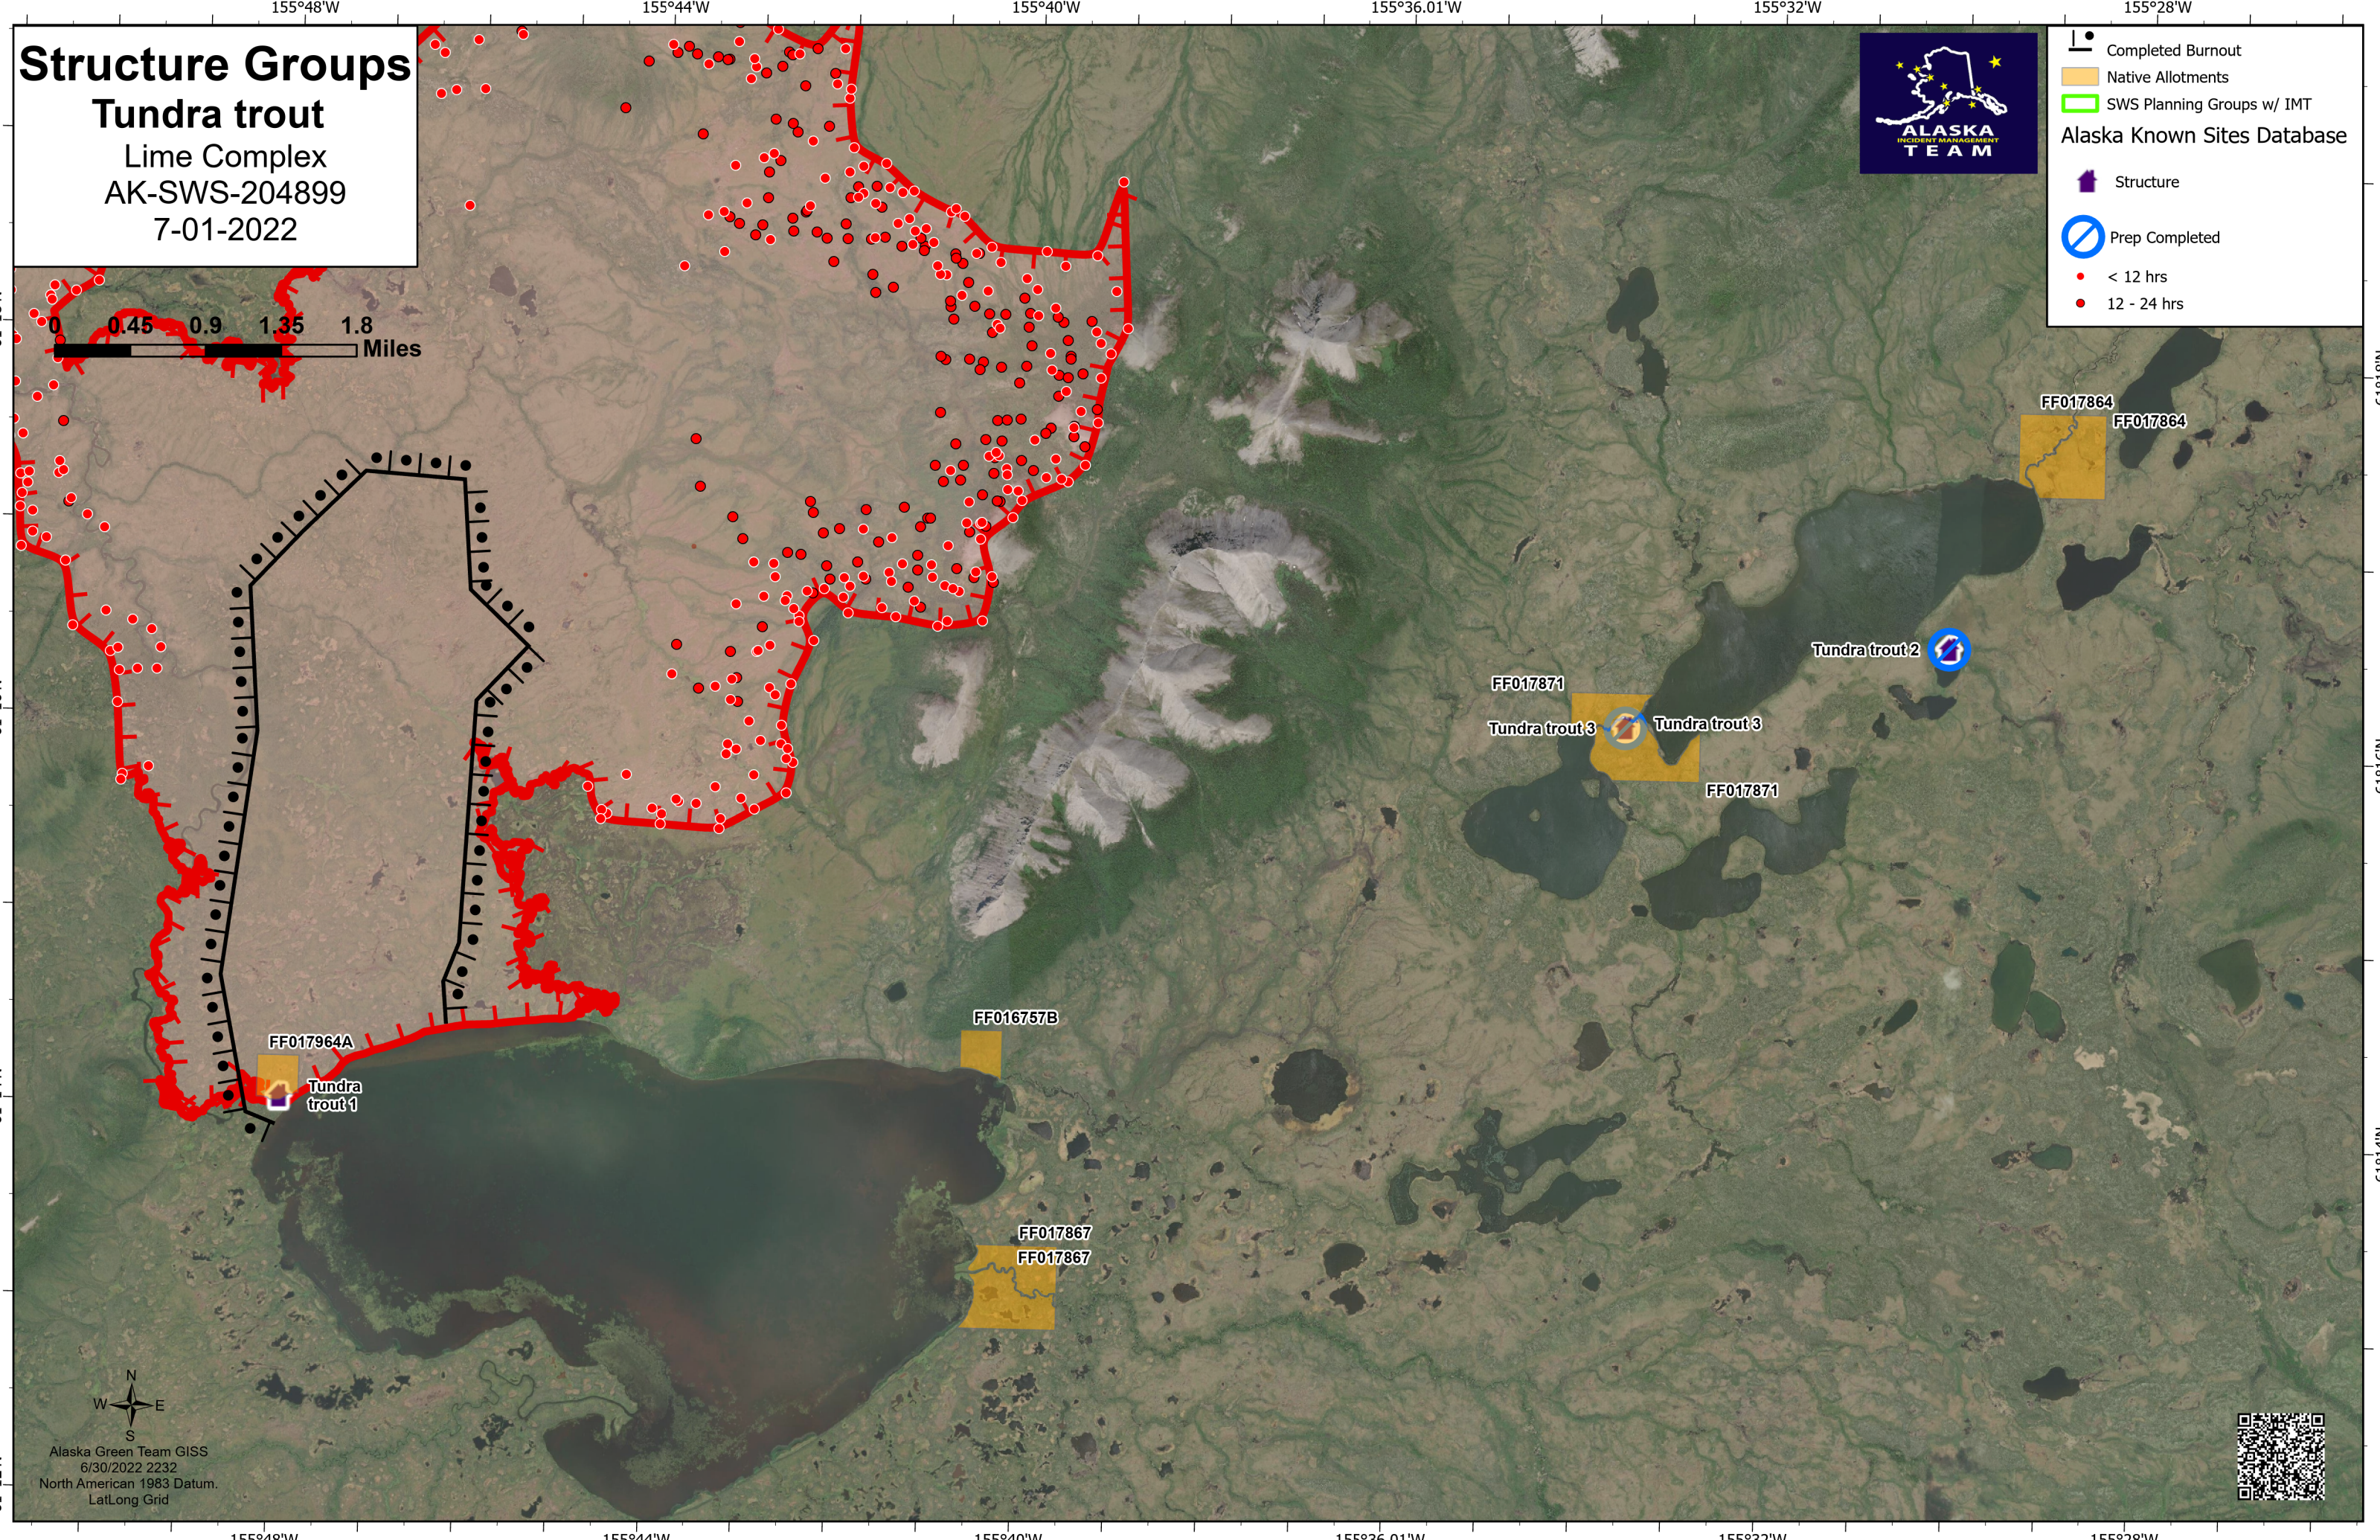

Structure Groups

Tundra trout

Lime Complex
AK-SWS-204899
7-01-2022

- Completed Burnout
- Native Allotments
- SWS Planning Groups w/ IMT
- Alaska Known Sites Database
- Structure
- Prep Completed
 - < 12 hrs
 - 12 - 24 hrs

Alaska Green Team GISS
6/30/2022 2232
North American 1983 Datum.
LatLong Grid