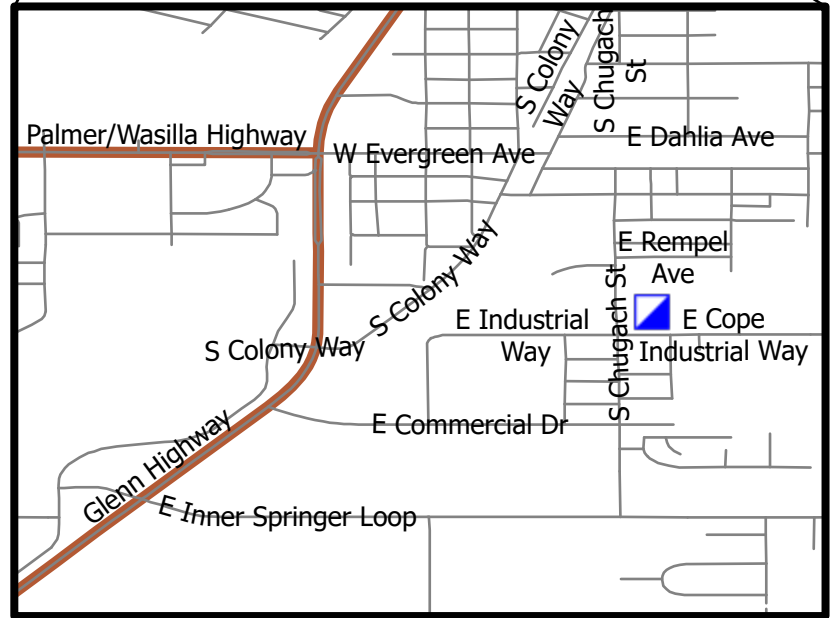

Transportation

Lime Complex
AK-SWS-204899

- Incident Command Post
- Roads

← To Fairbanks

North American 1983 Datum. Lat/Long Grid

← To Anchorage

Palmer/Wasilla Highway

Parks Highway

Glenn Highway

Glenn Highway

Palmer Middle School

Glenn Highway

Palmer/Wasilla Highway

W Evergreen Ave

S Colony Way

S Chugach St

E Dahlia Ave

E Rempel Ave

E Cope Industrial Way

E Industrial Way

E Commercial Dr

Glenn Highway

E Inner Springer Loop

S Colony Way