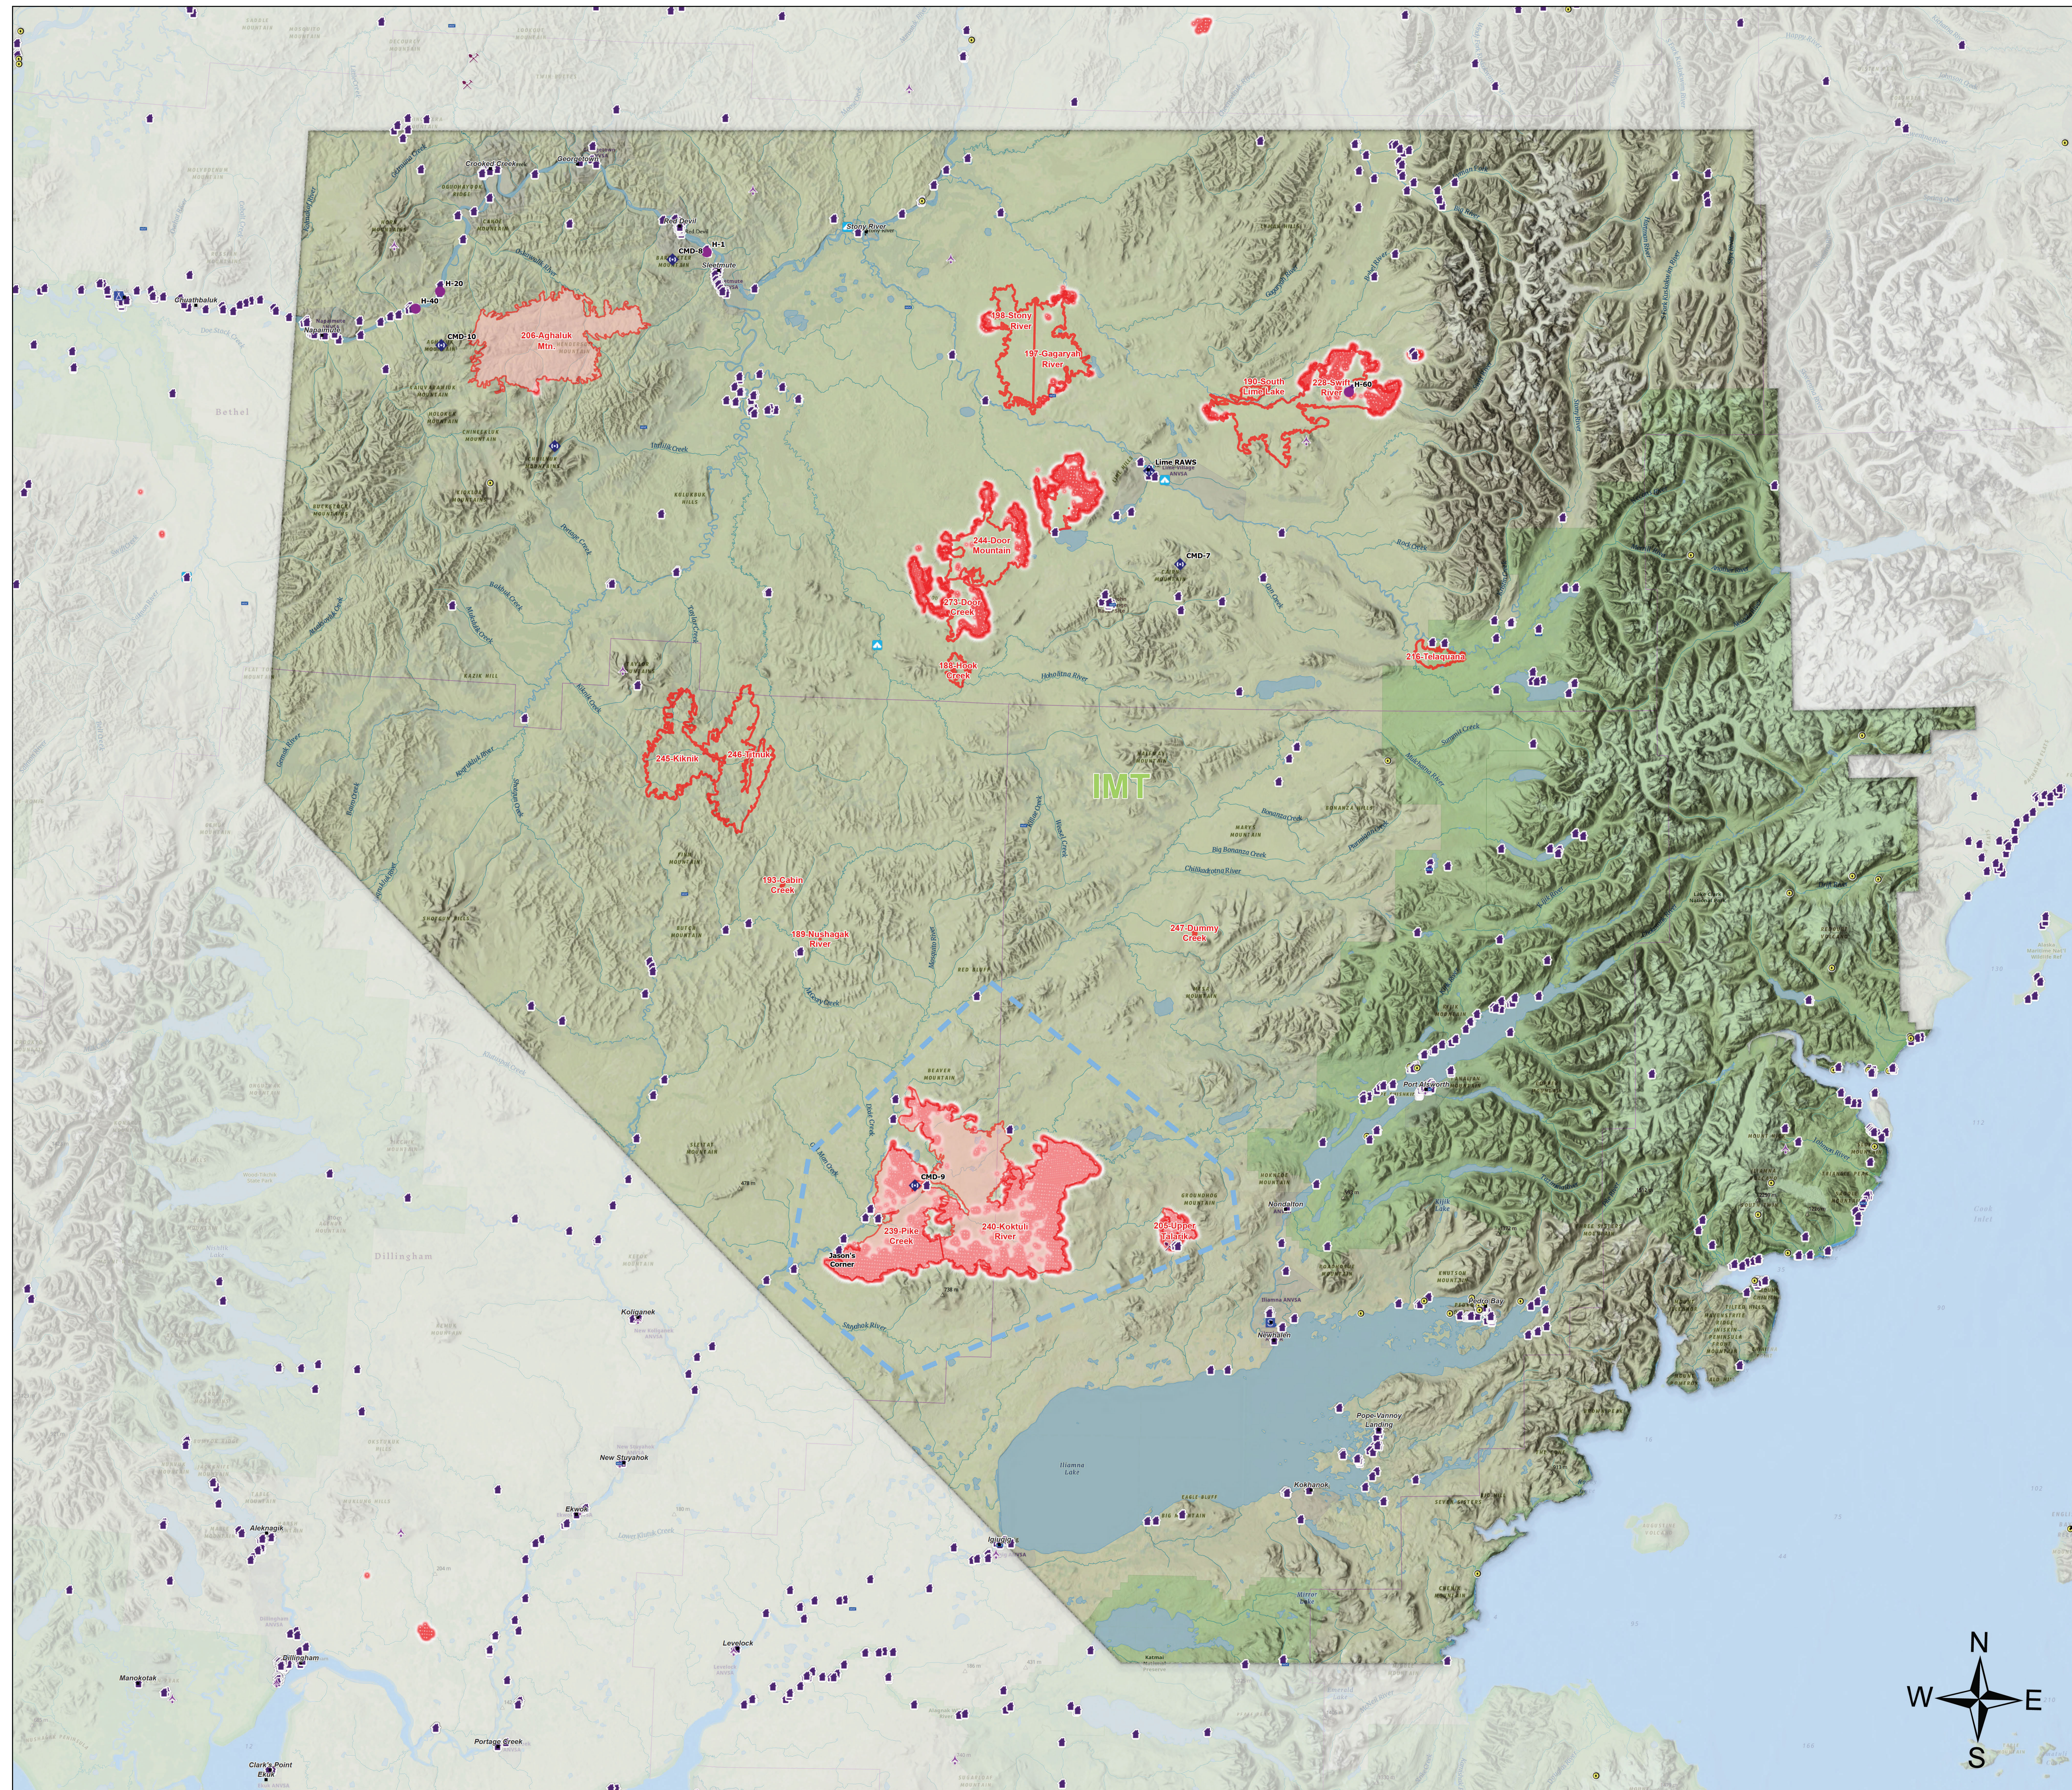

Situation Map

Lime Complex
AK-SWS-204899
7-02-2022

- Communities
- Alaska Known Sites Database
- Structure
- ✕ Mining Camp/Equipment
- 🏕 Camp
- 📡 Communications
- RAWS
- Other
- Temporary Flight Restriction
- ▭ Unstaffed Fires
- Fire Heat VIIRS I-Band (48 hrs)
- Fire Heat VIIRS I-Band (48 hrs)
- ▭ IMT Planning Area
- Fire Heat VIIRS I-Band (48 hrs)
- ▭ Staffed Fires
- ▭ Staffed Fires
- ▭ BackgroundPoly_Erase

7/1/2022 2015
Satellite Imagery
North American 1983 Datum, Lat,Long
Grid