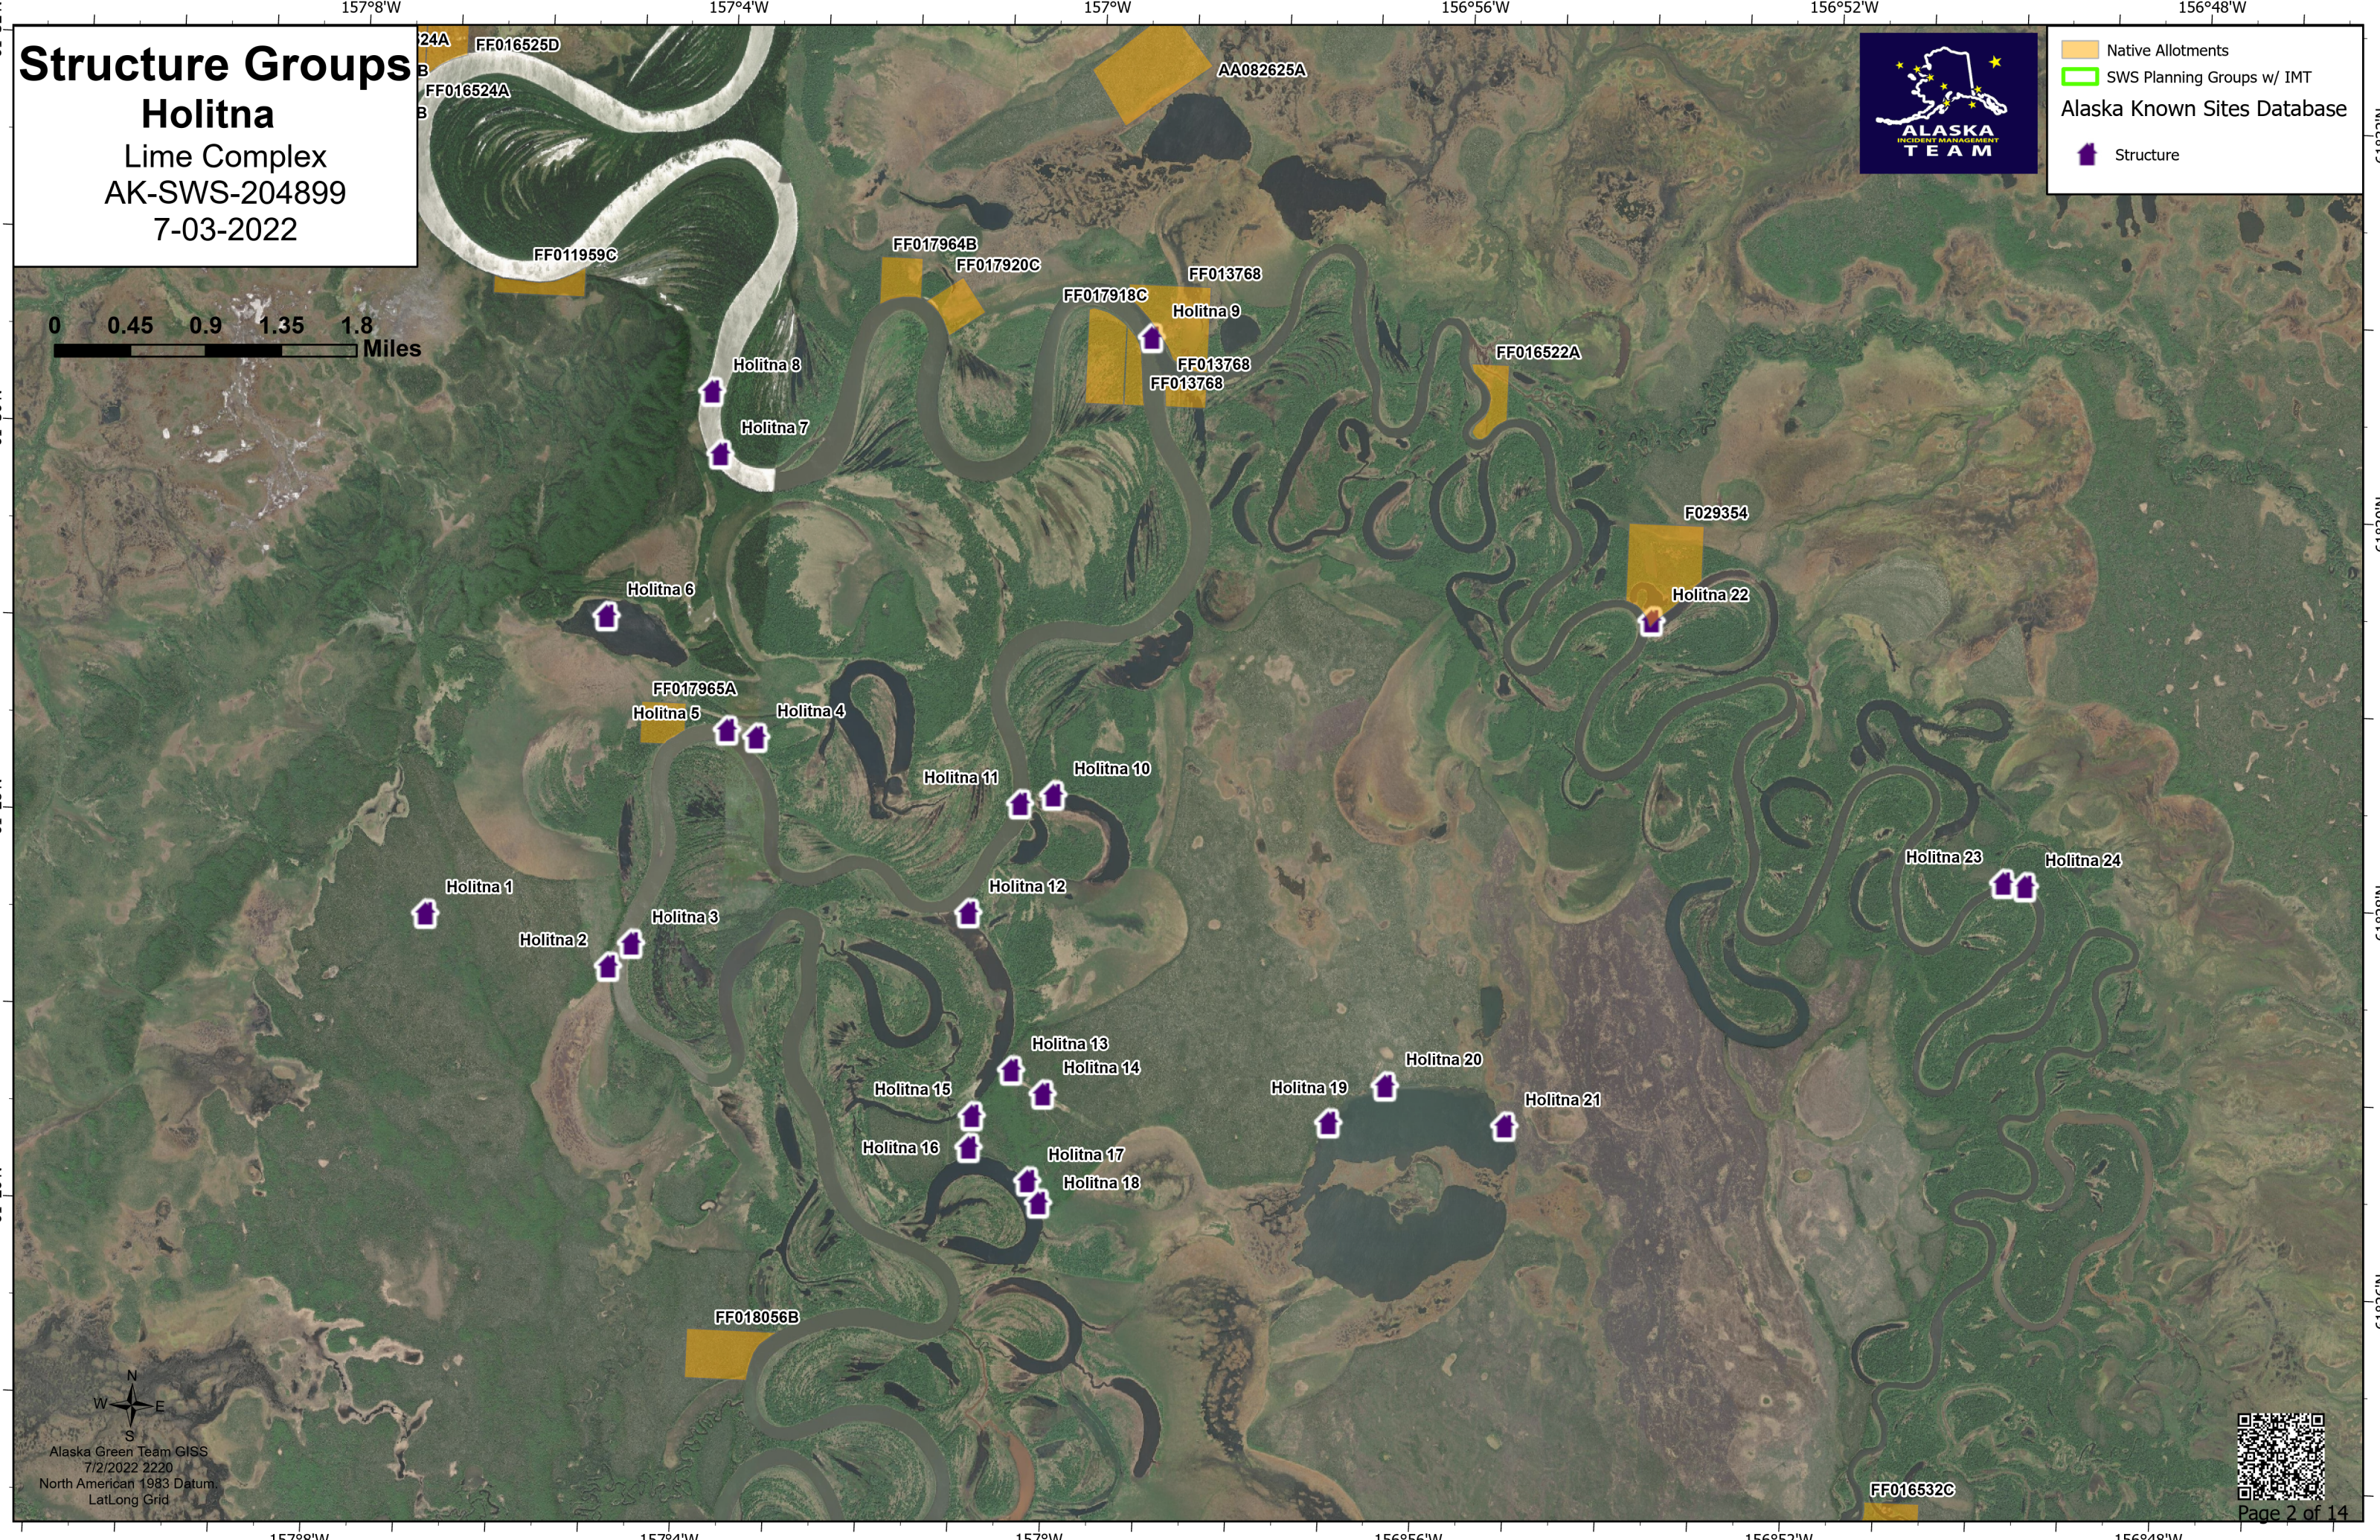

Structure Groups

Holitna

Lime Complex
AK-SWS-204899
7-03-2022

- Native Allotments
- SWS Planning Groups w/ IMT
- Alaska Known Sites Database
- Structure

Alaska Green Team GIS
7/2/2022 2220
North American 1983 Datum
LatLong Grid