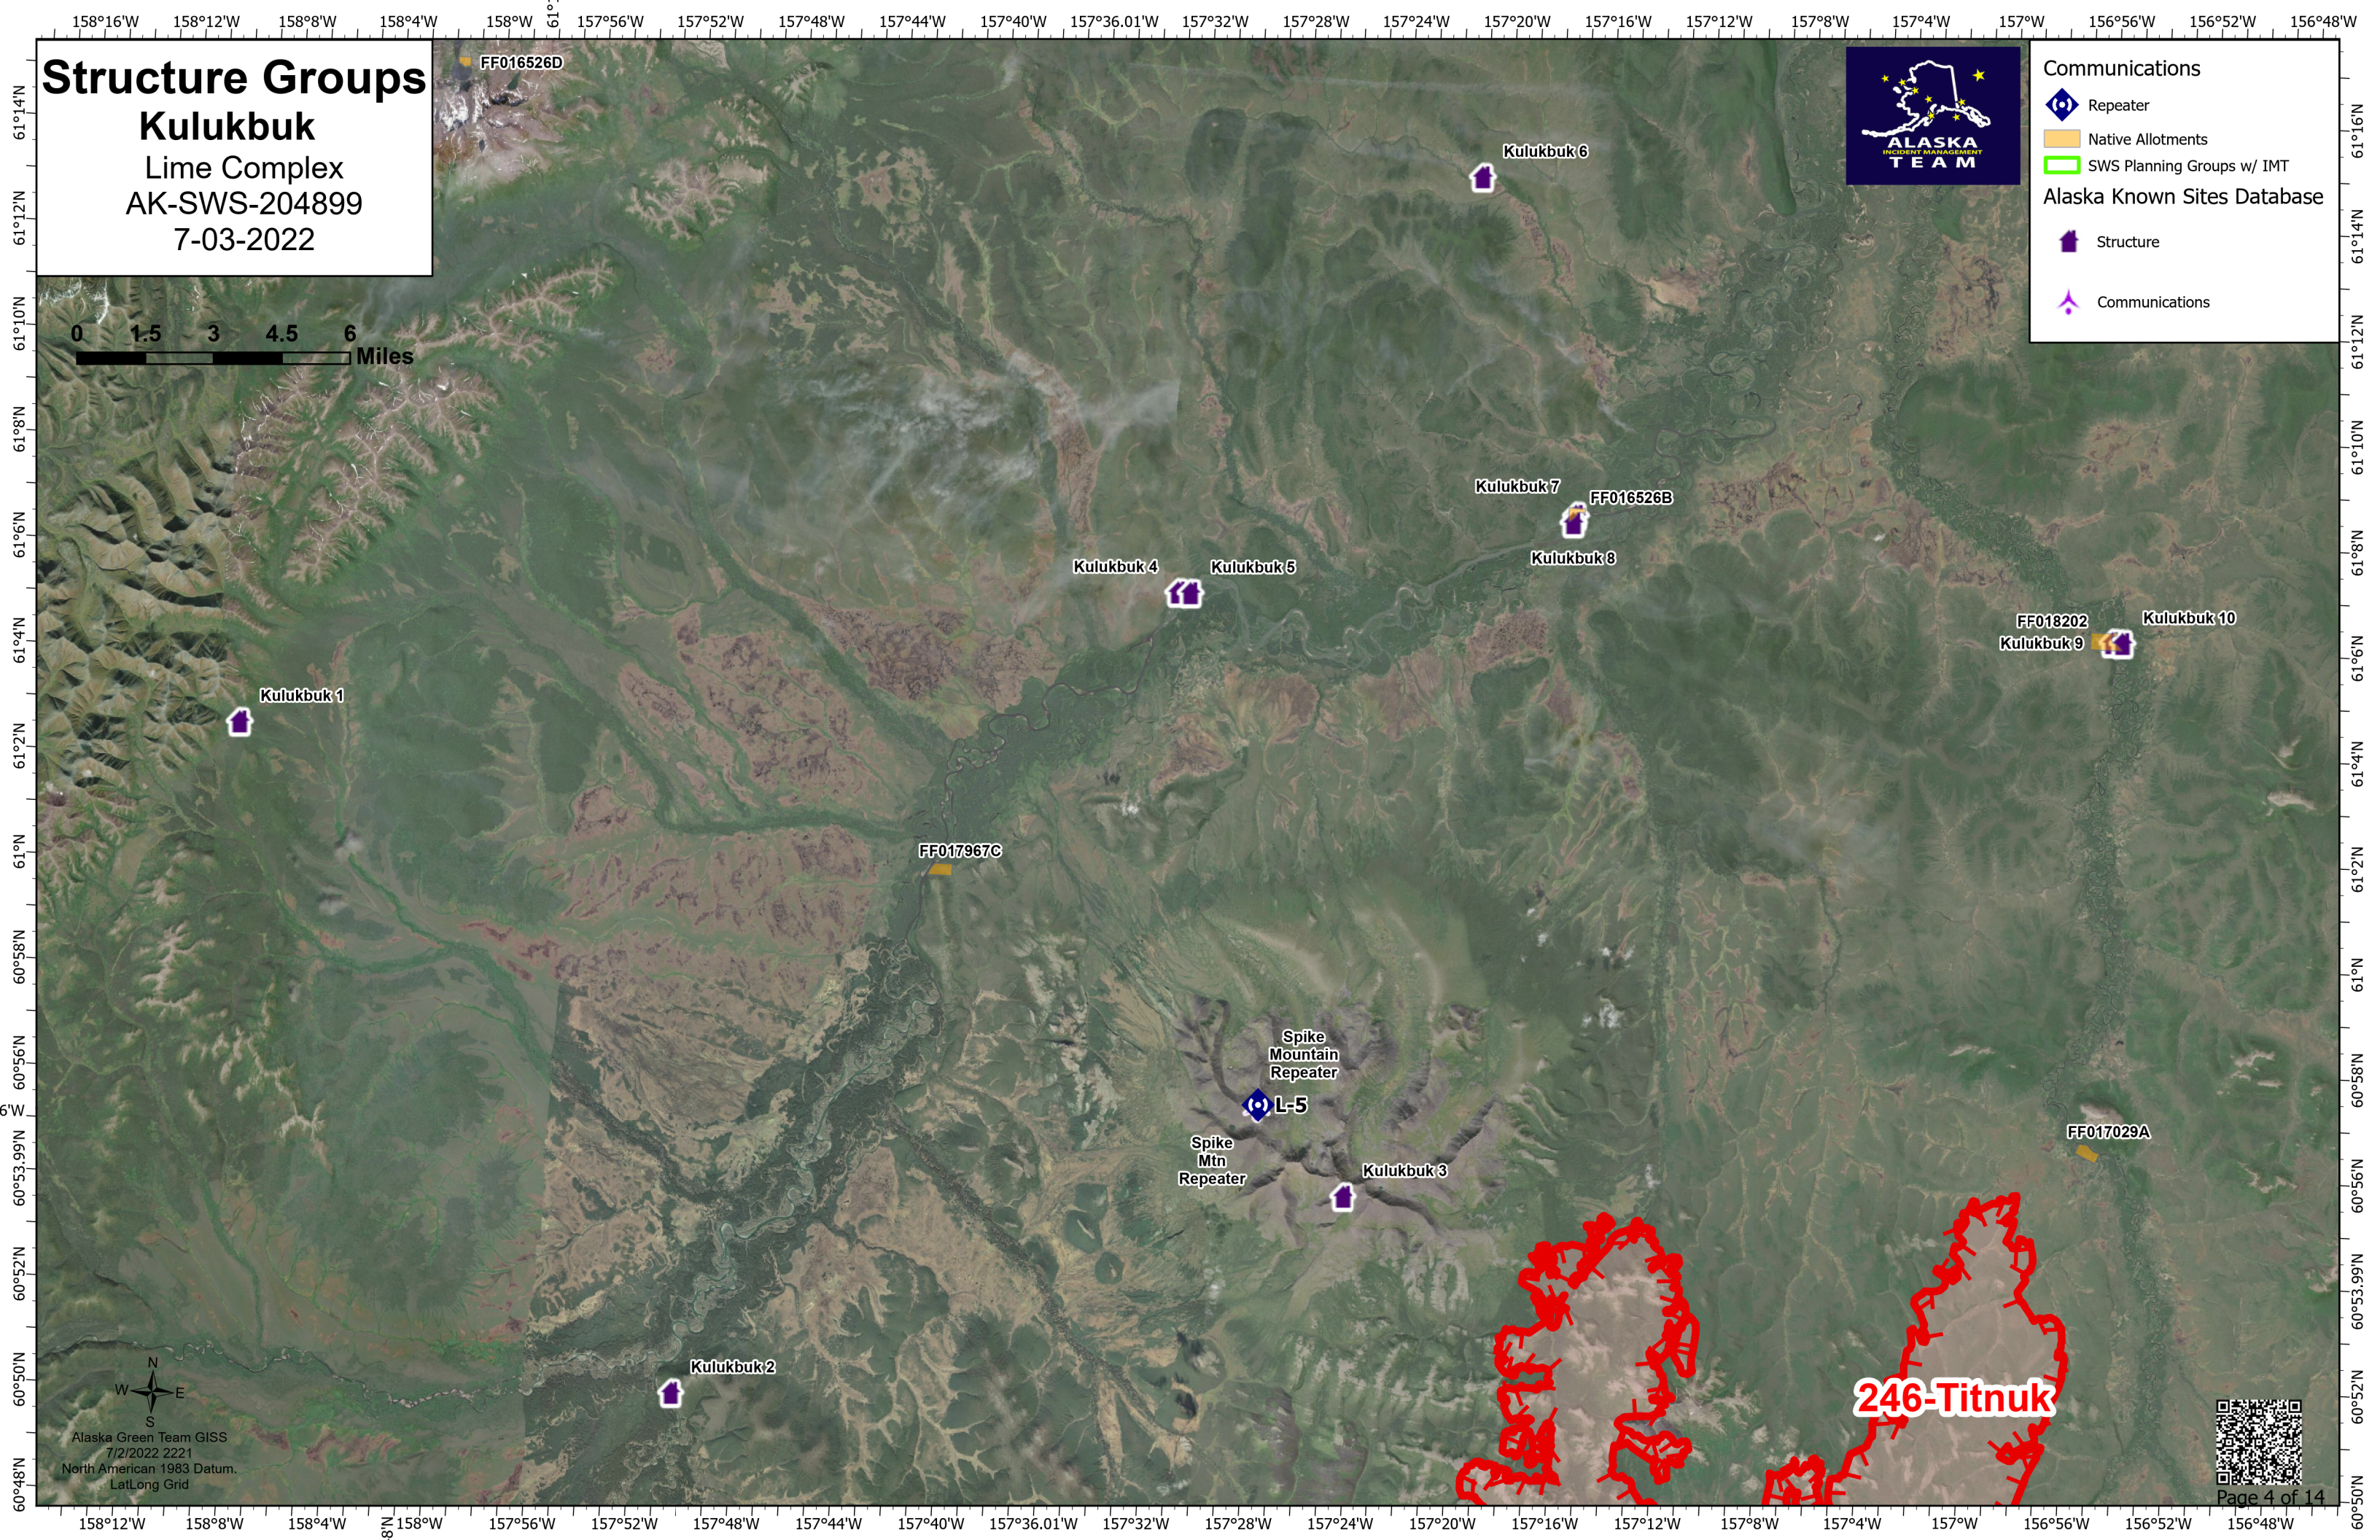

Structure Groups

Kulukbuk

Lime Complex
AK-SWS-204899
7-03-2022

- Communications
- Repeater
 - Native Allotments
 - SWS Planning Groups w/ IMT
- Alaska Known Sites Database
- Structure
 - Communications

Alaska Green Team GIS
7/2/2022 2221
North American 1983 Datum
LatLong Grid