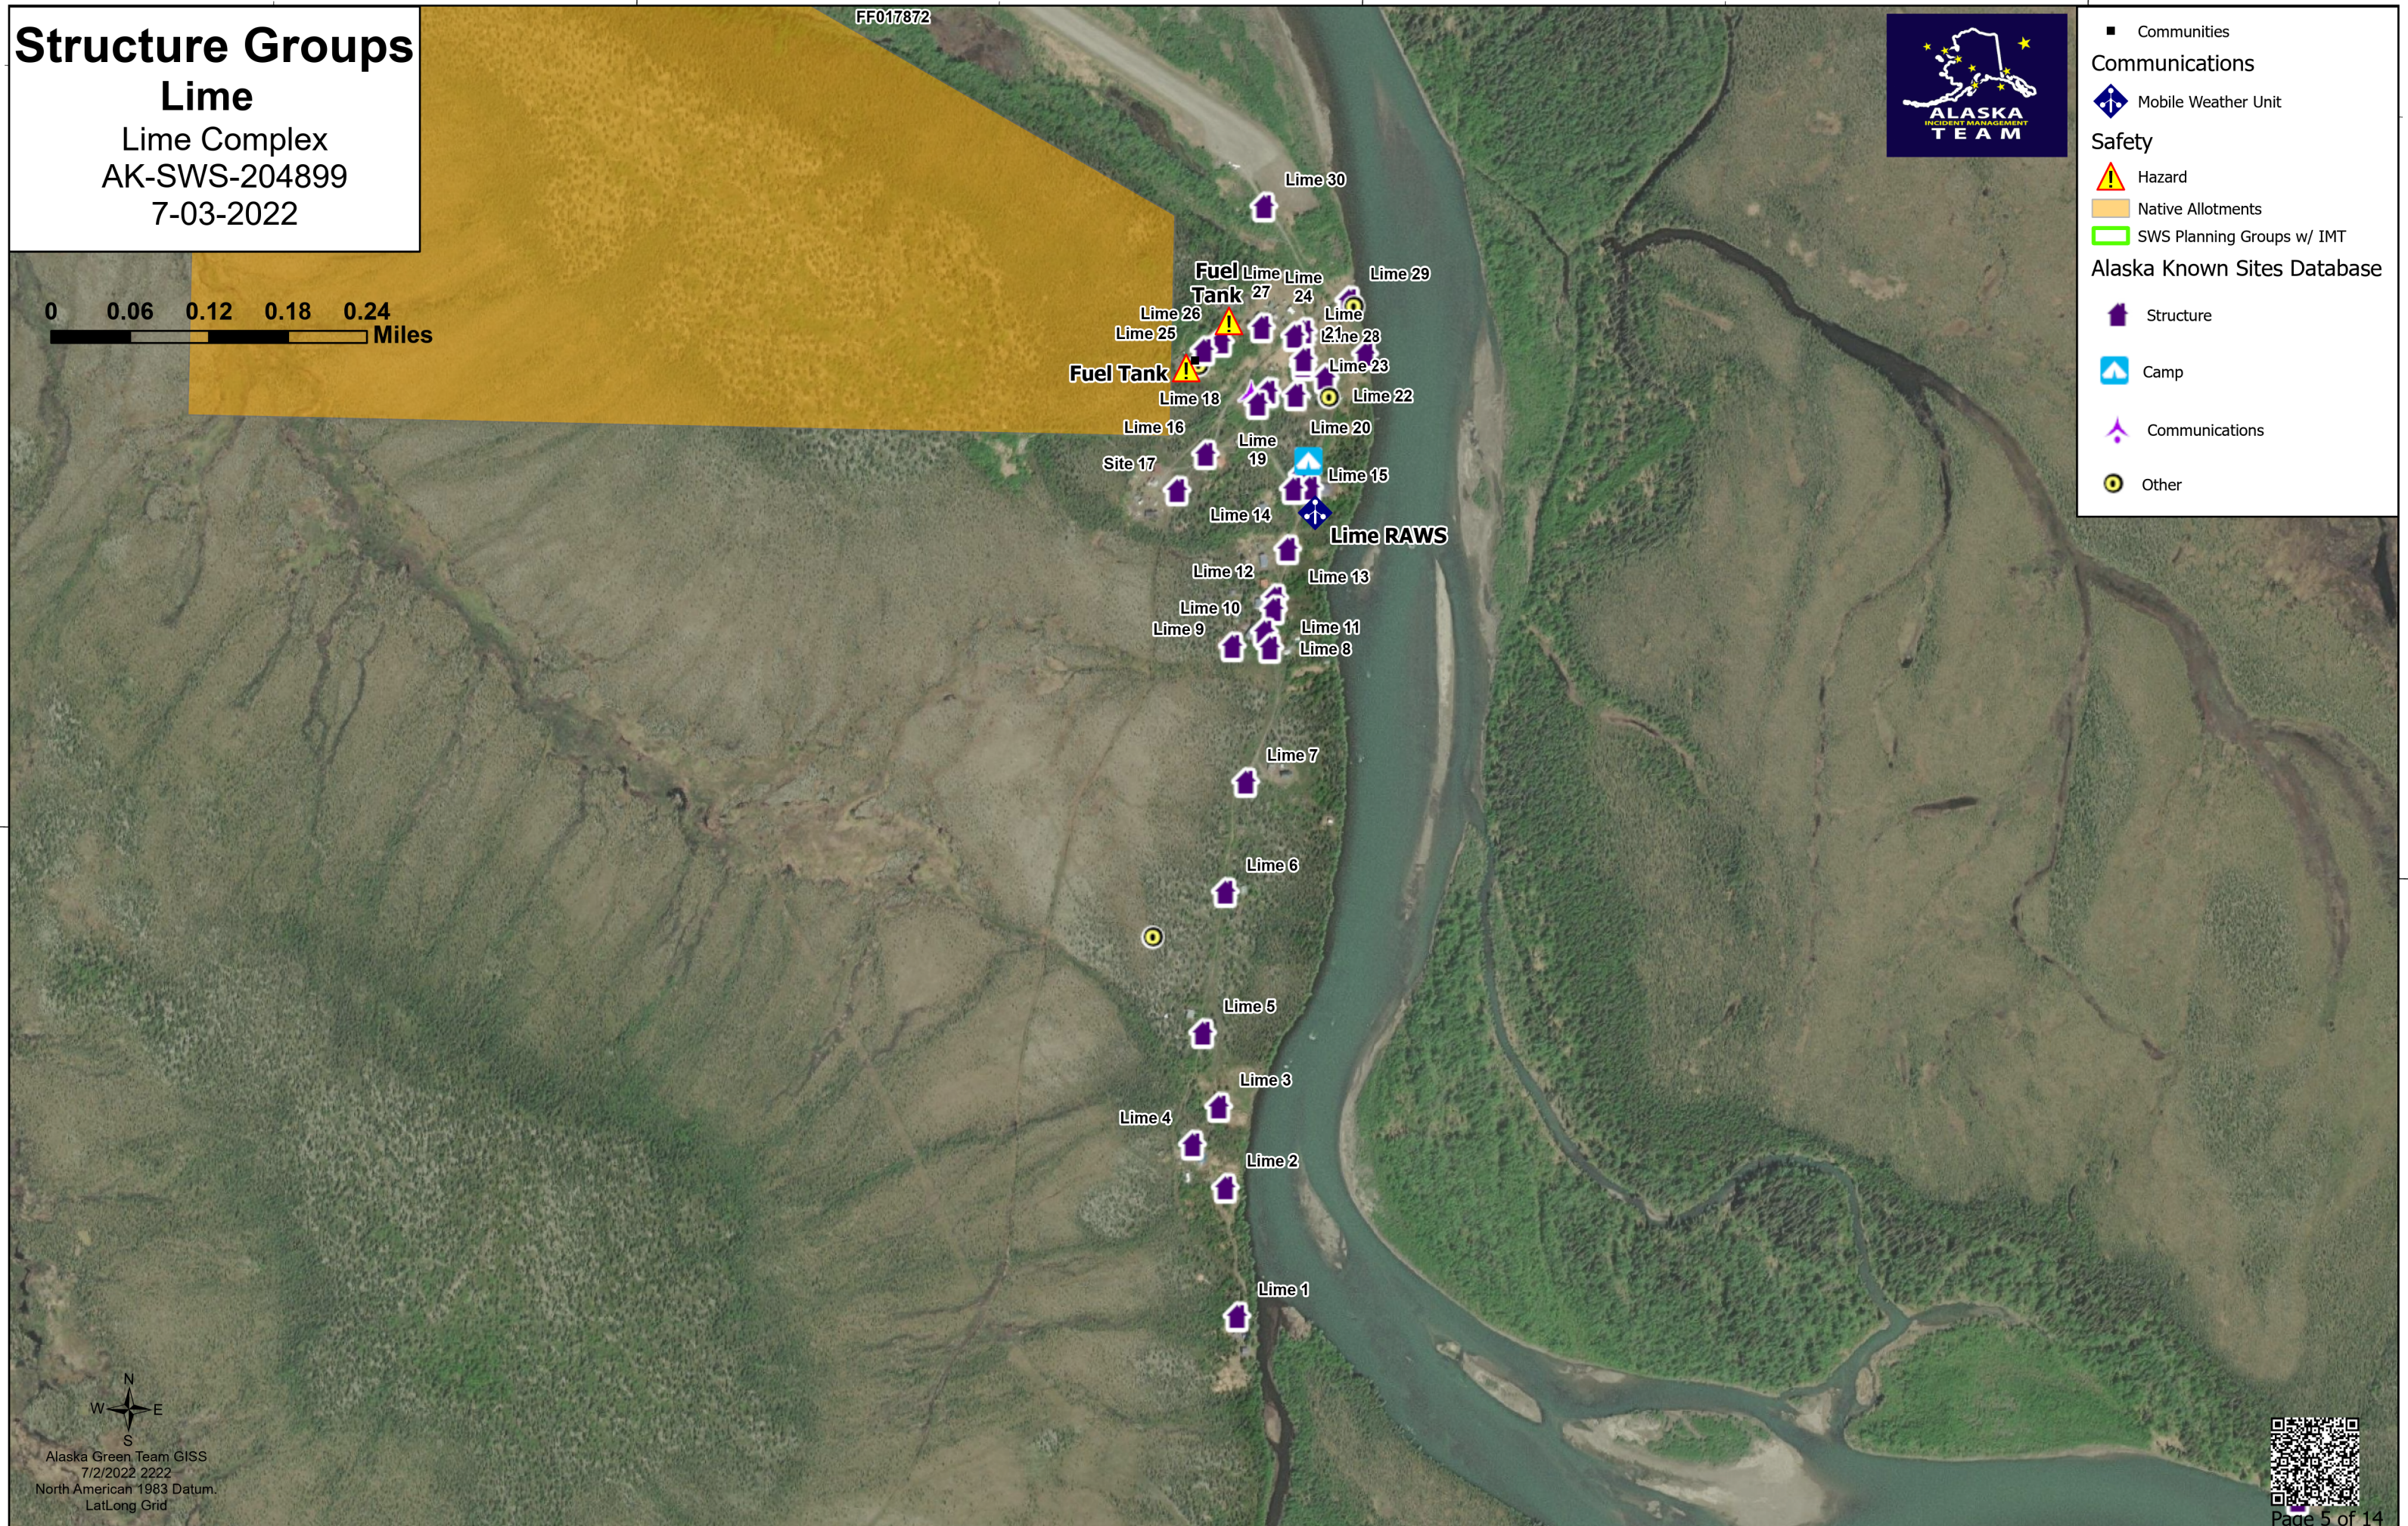

Structure Groups

Lime

Lime Complex
AK-SWS-204899
7-03-2022

- Communities
- Communications
 - ◆ Mobile Weather Unit
- Safety
 - ⚠ Hazard
 - Native Allotments
 - ▭ SWS Planning Groups w/ IMT
- Alaska Known Sites Database
 - 🏠 Structure
 - 🏕 Camp
 - 📡 Communications
 - 📍 Other

Alaska Green Team GIS
7/2/2022 2222
North American 1983 Datum
LatLong Grid