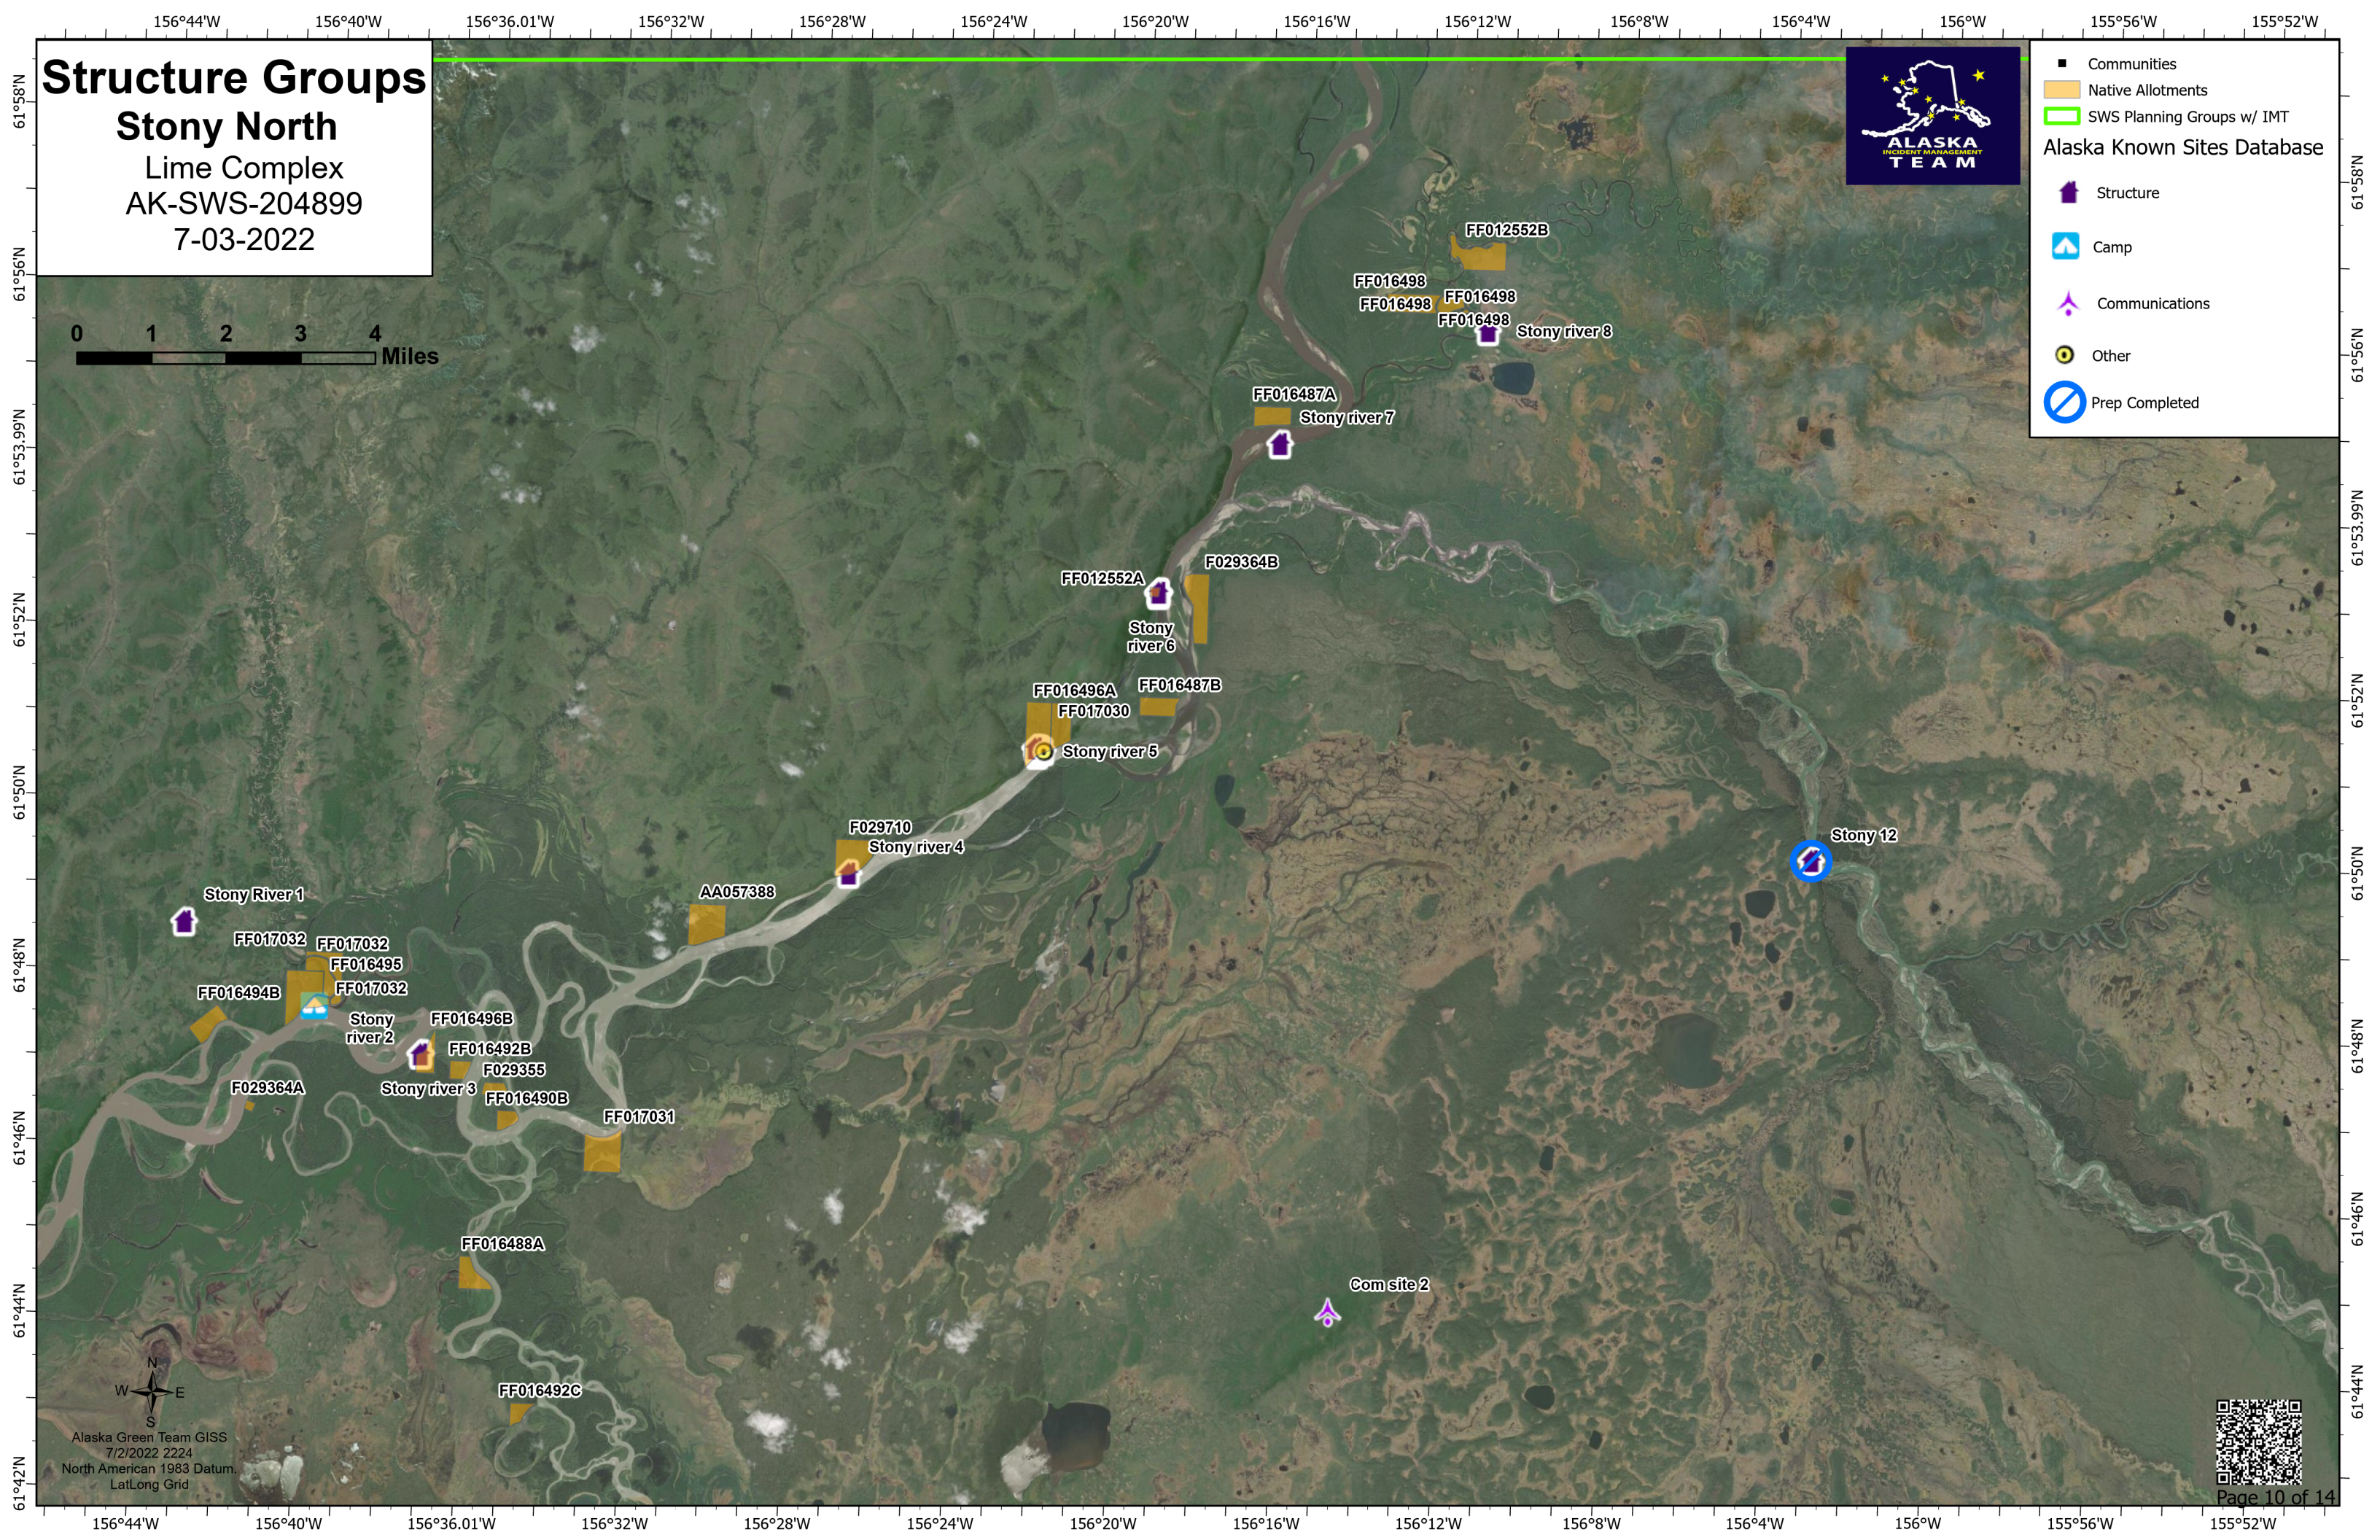

Structure Groups

Stony North

Lime Complex
AK-SWS-204899
7-03-2022

- Communities
 - Native Allotments
 - SWS Planning Groups w/ IMT
- ### Alaska Known Sites Database
- Structure
 - Camp
 - Communications
 - Other
 - Prep Completed

Alaska Green Team GIS
7/2/2022 2224
North American 1983 Datum
LatLong Grid