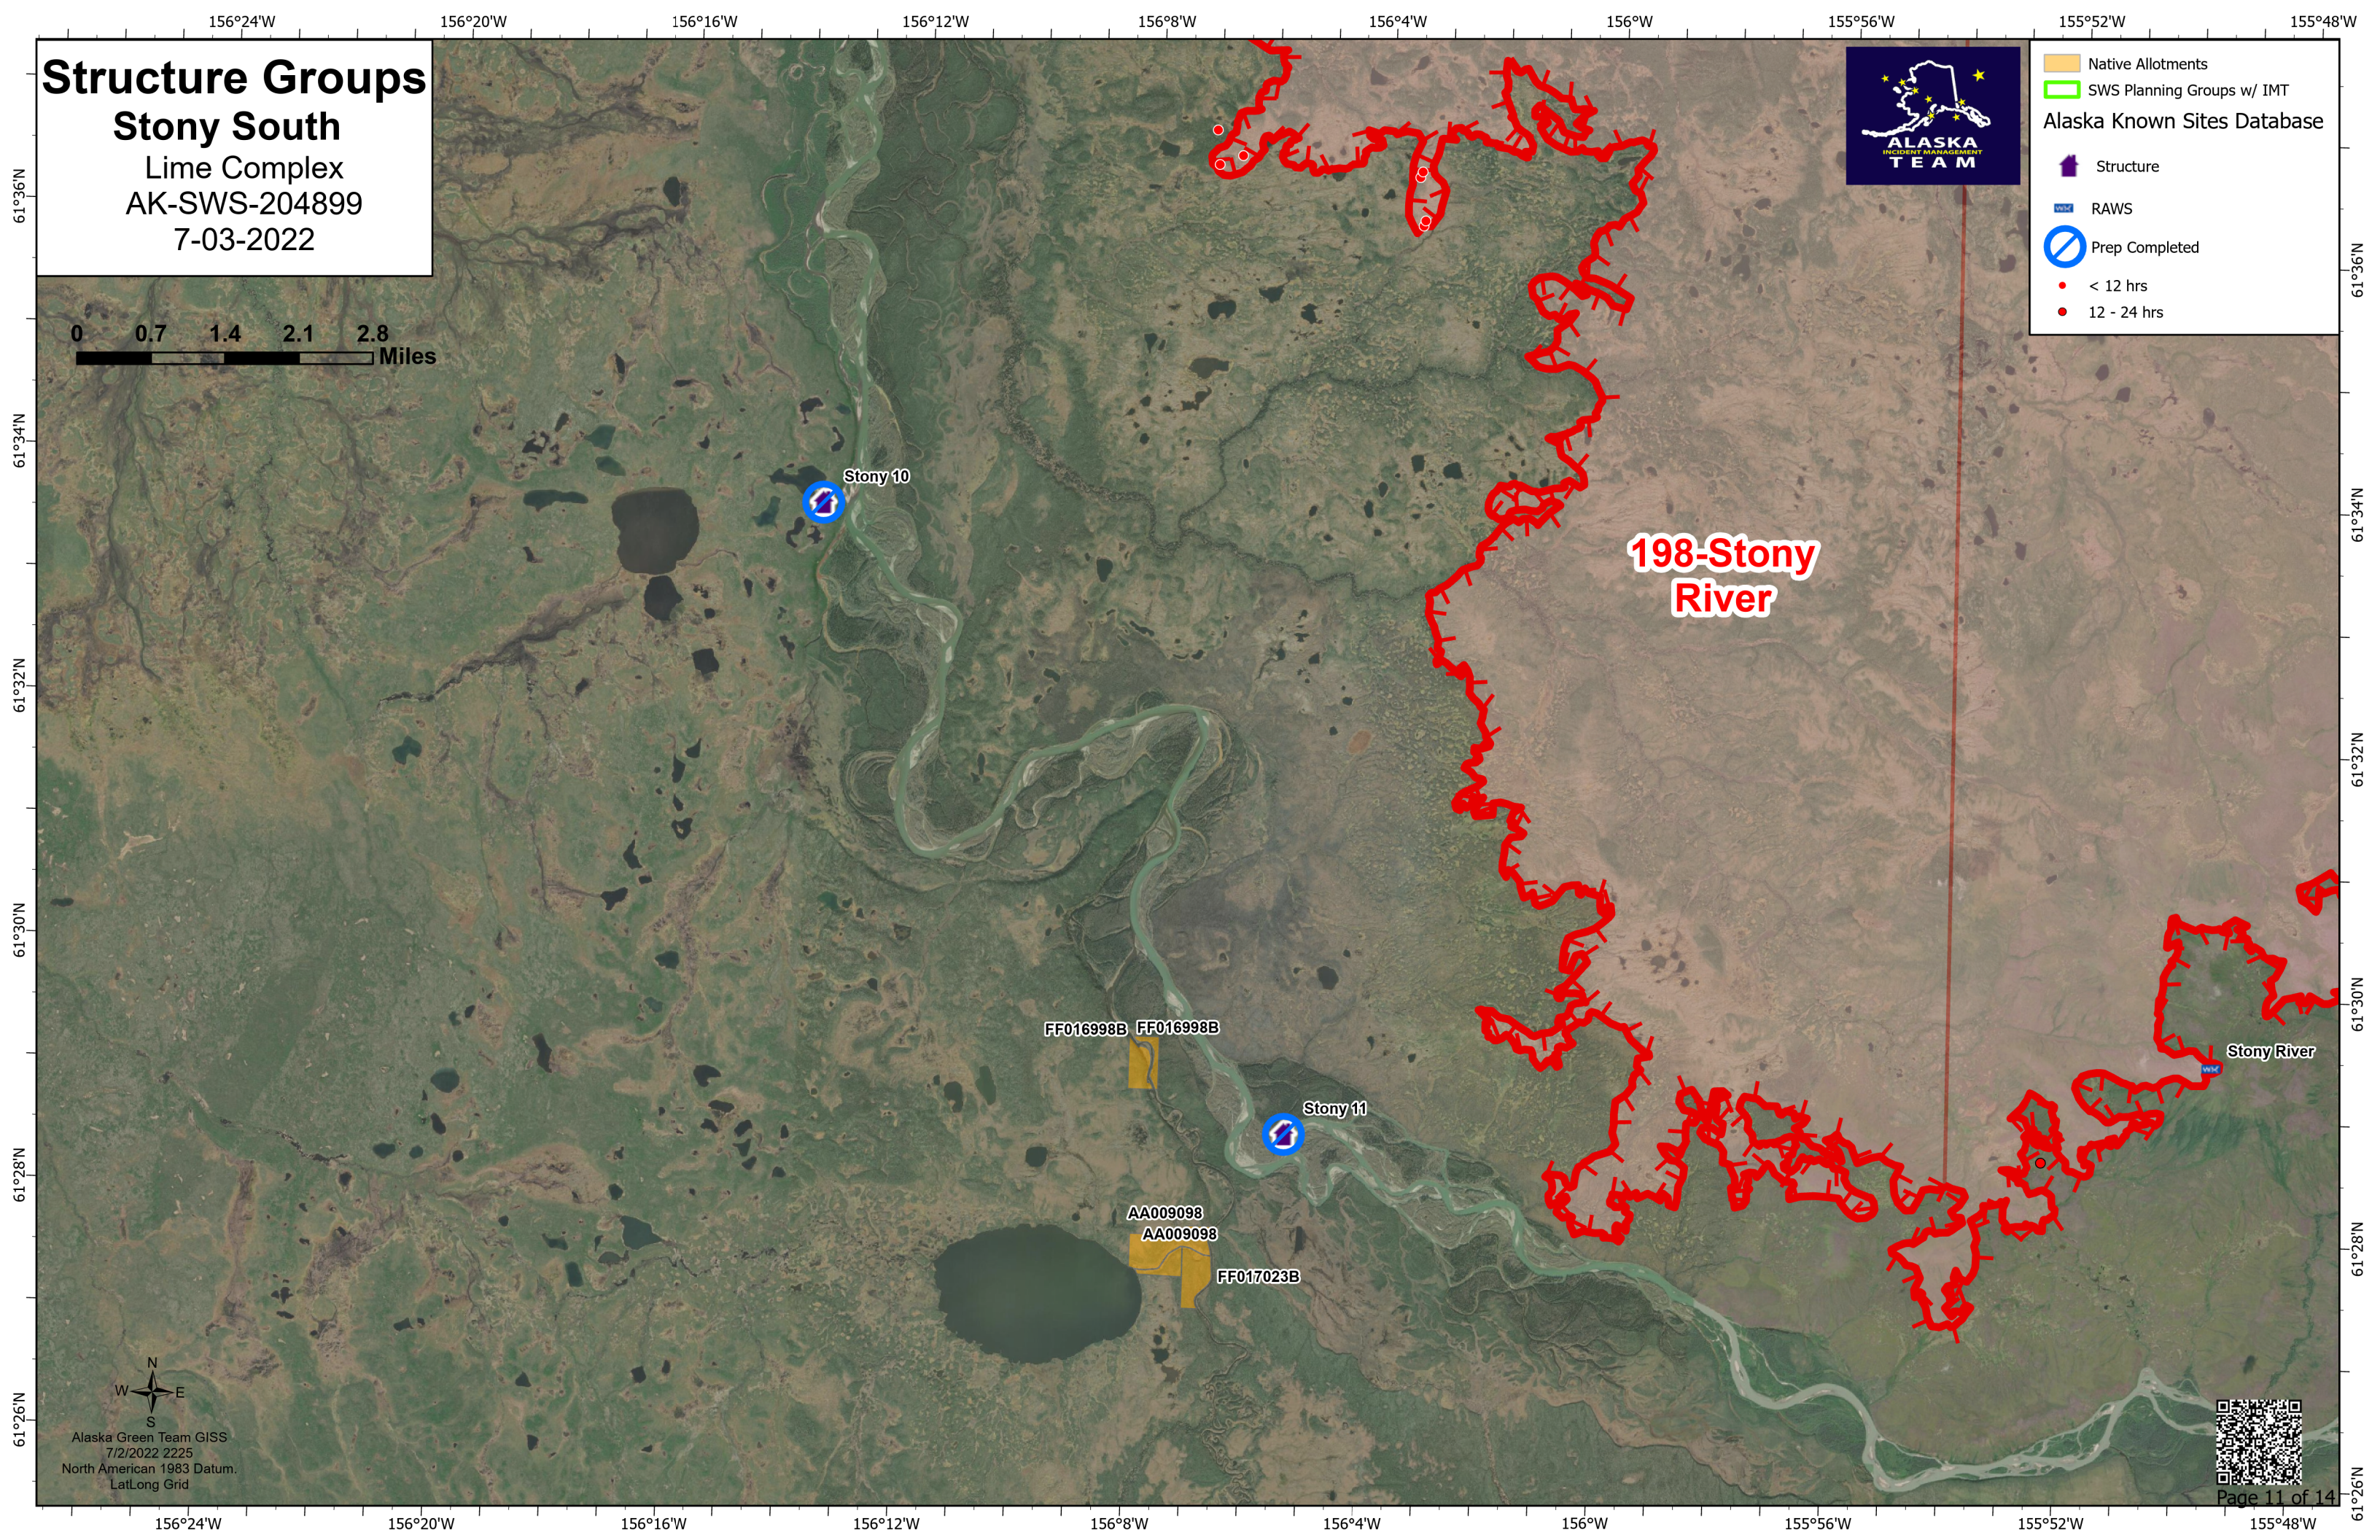

# Structure Groups

## Stony South

Lime Complex  
AK-SWS-204899  
7-03-2022

- Native Allotments
- SWS Planning Groups w/ IMT
- Alaska Known Sites Database
  - Structure
  - RAWS
  - Prep Completed
    - < 12 hrs
    - 12 - 24 hrs

Stony 10

198-Stony River

FF016998B FF016998B

Stony 11

AA009098  
AA009098  
FF017023B

Stony River