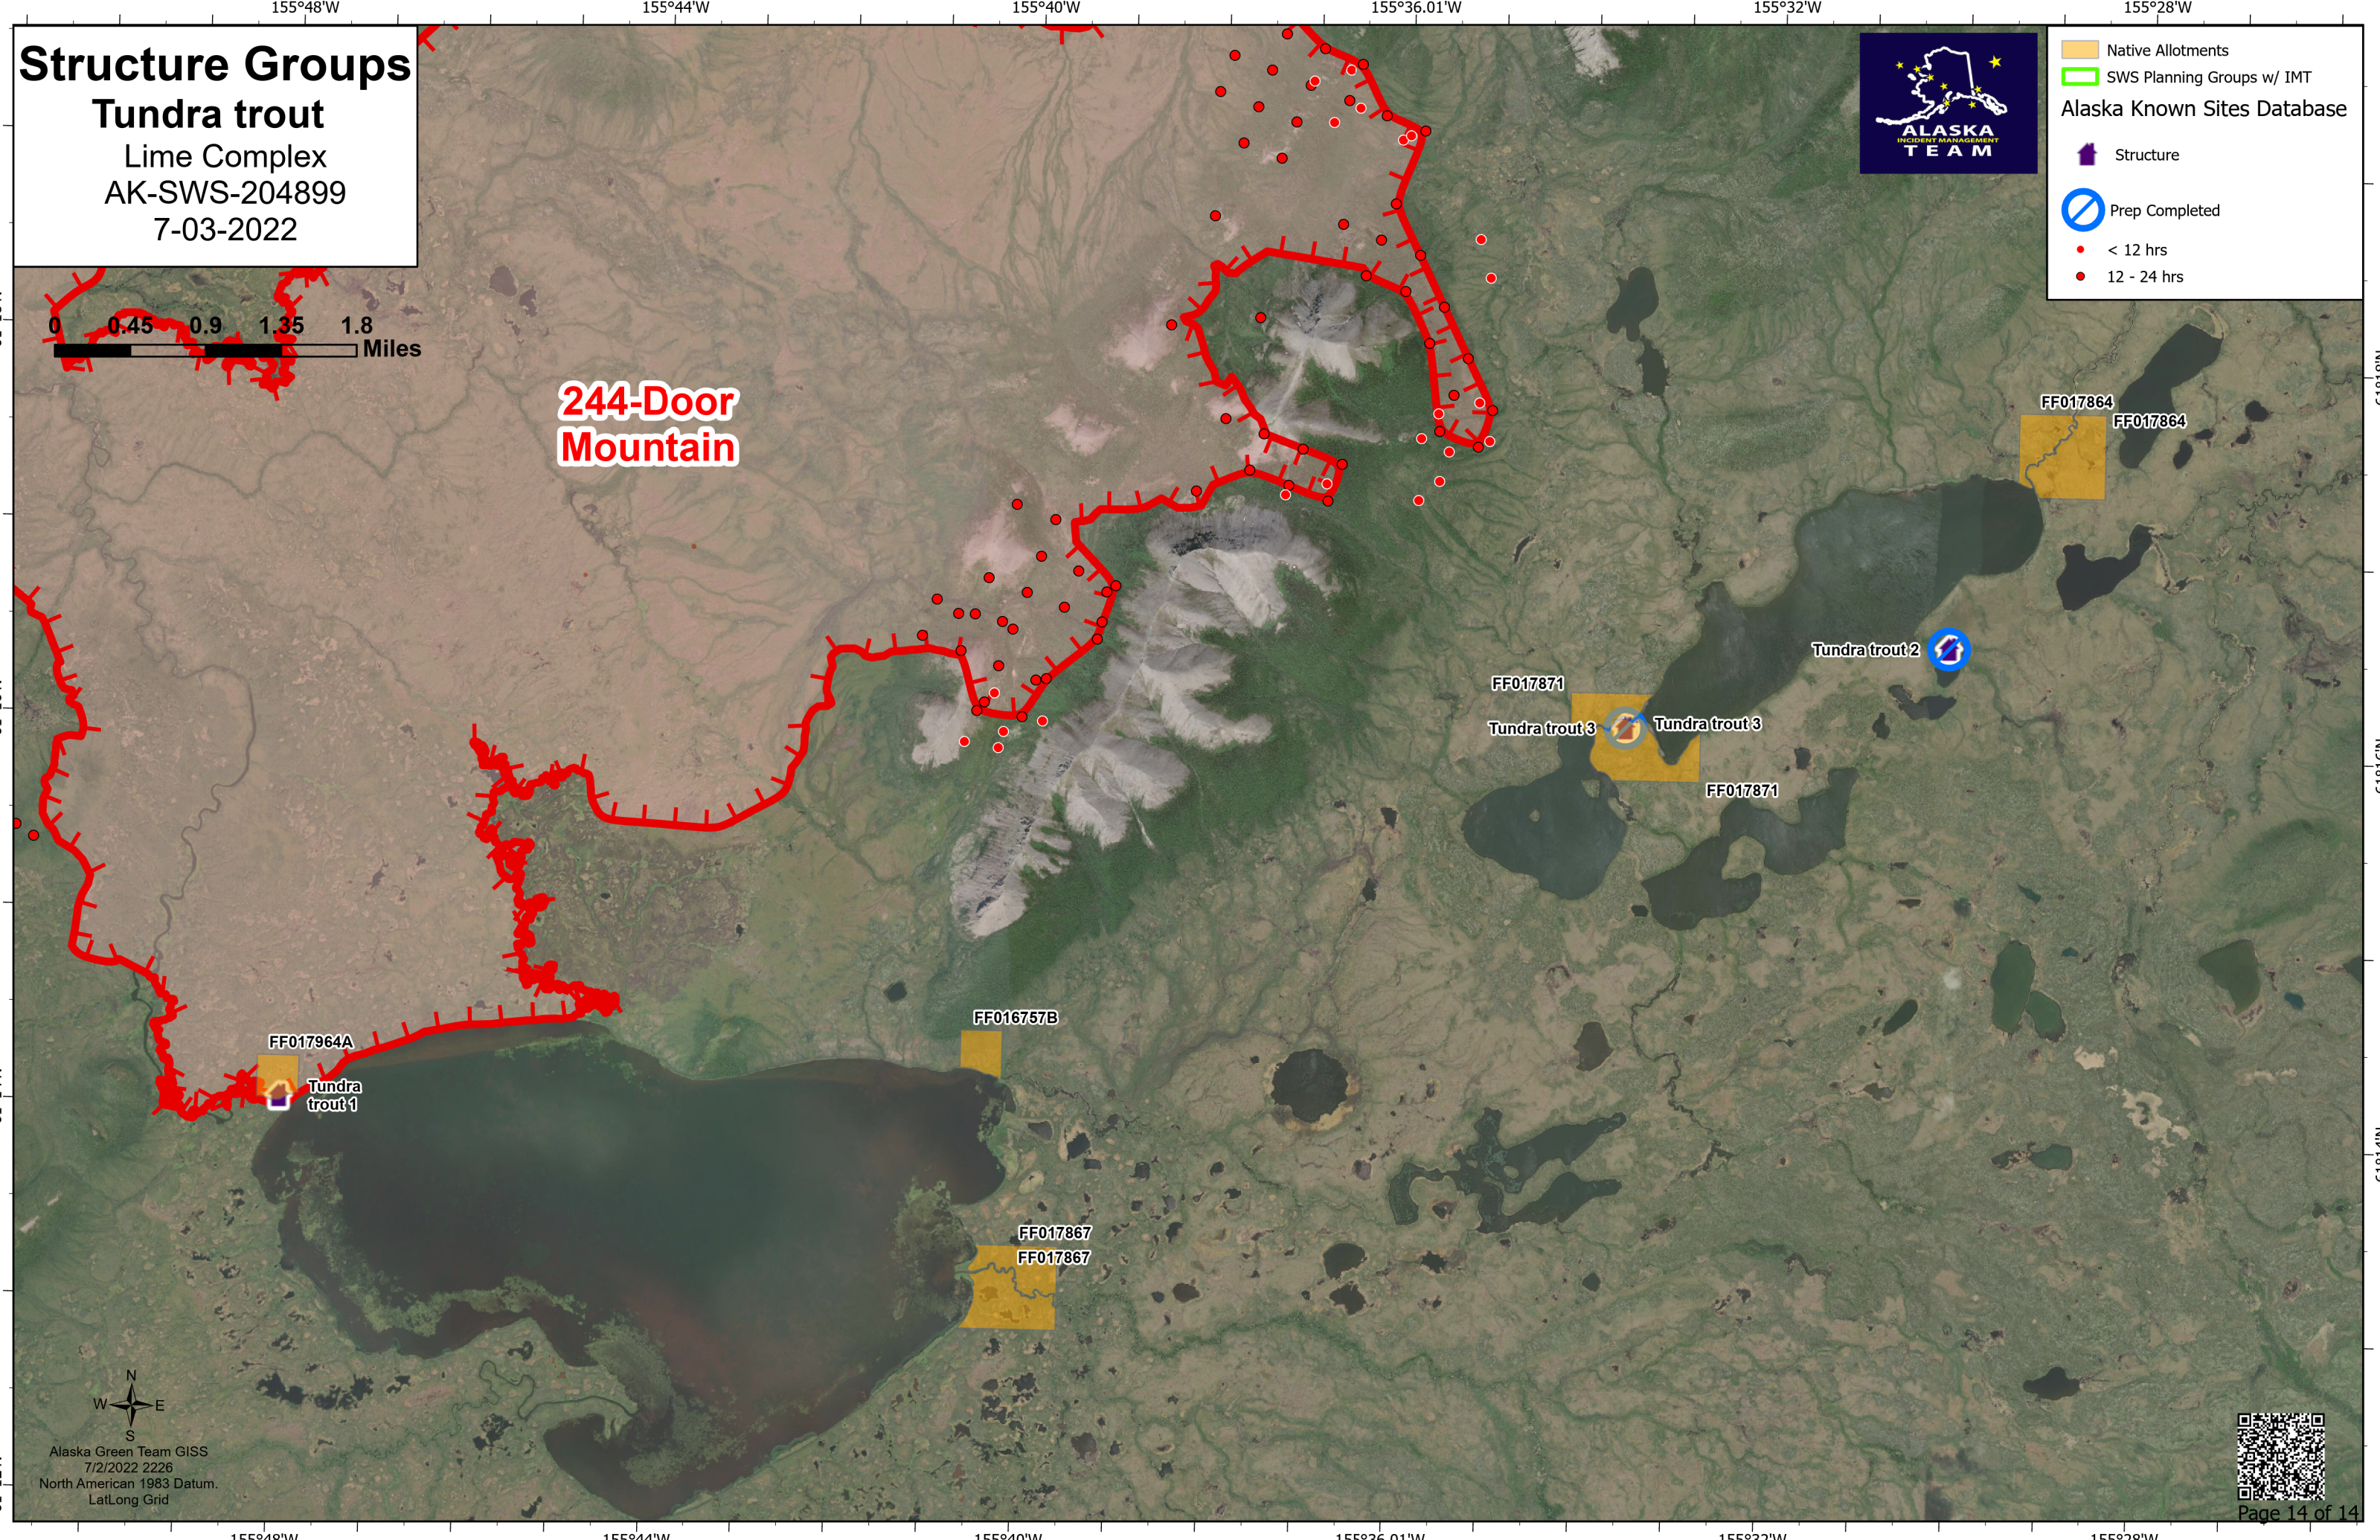

Structure Groups

Tundra trout
Lime Complex
AK-SWS-204899
7-03-2022

- Native Allotments
- SWS Planning Groups w/ IMT
- Alaska Known Sites Database
- Structure
- Prep Completed
 - < 12 hrs
 - 12 - 24 hrs

244-Door Mountain

Alaska Green Team GIS
7/2/2022 2226
North American 1983 Datum
LatLong Grid