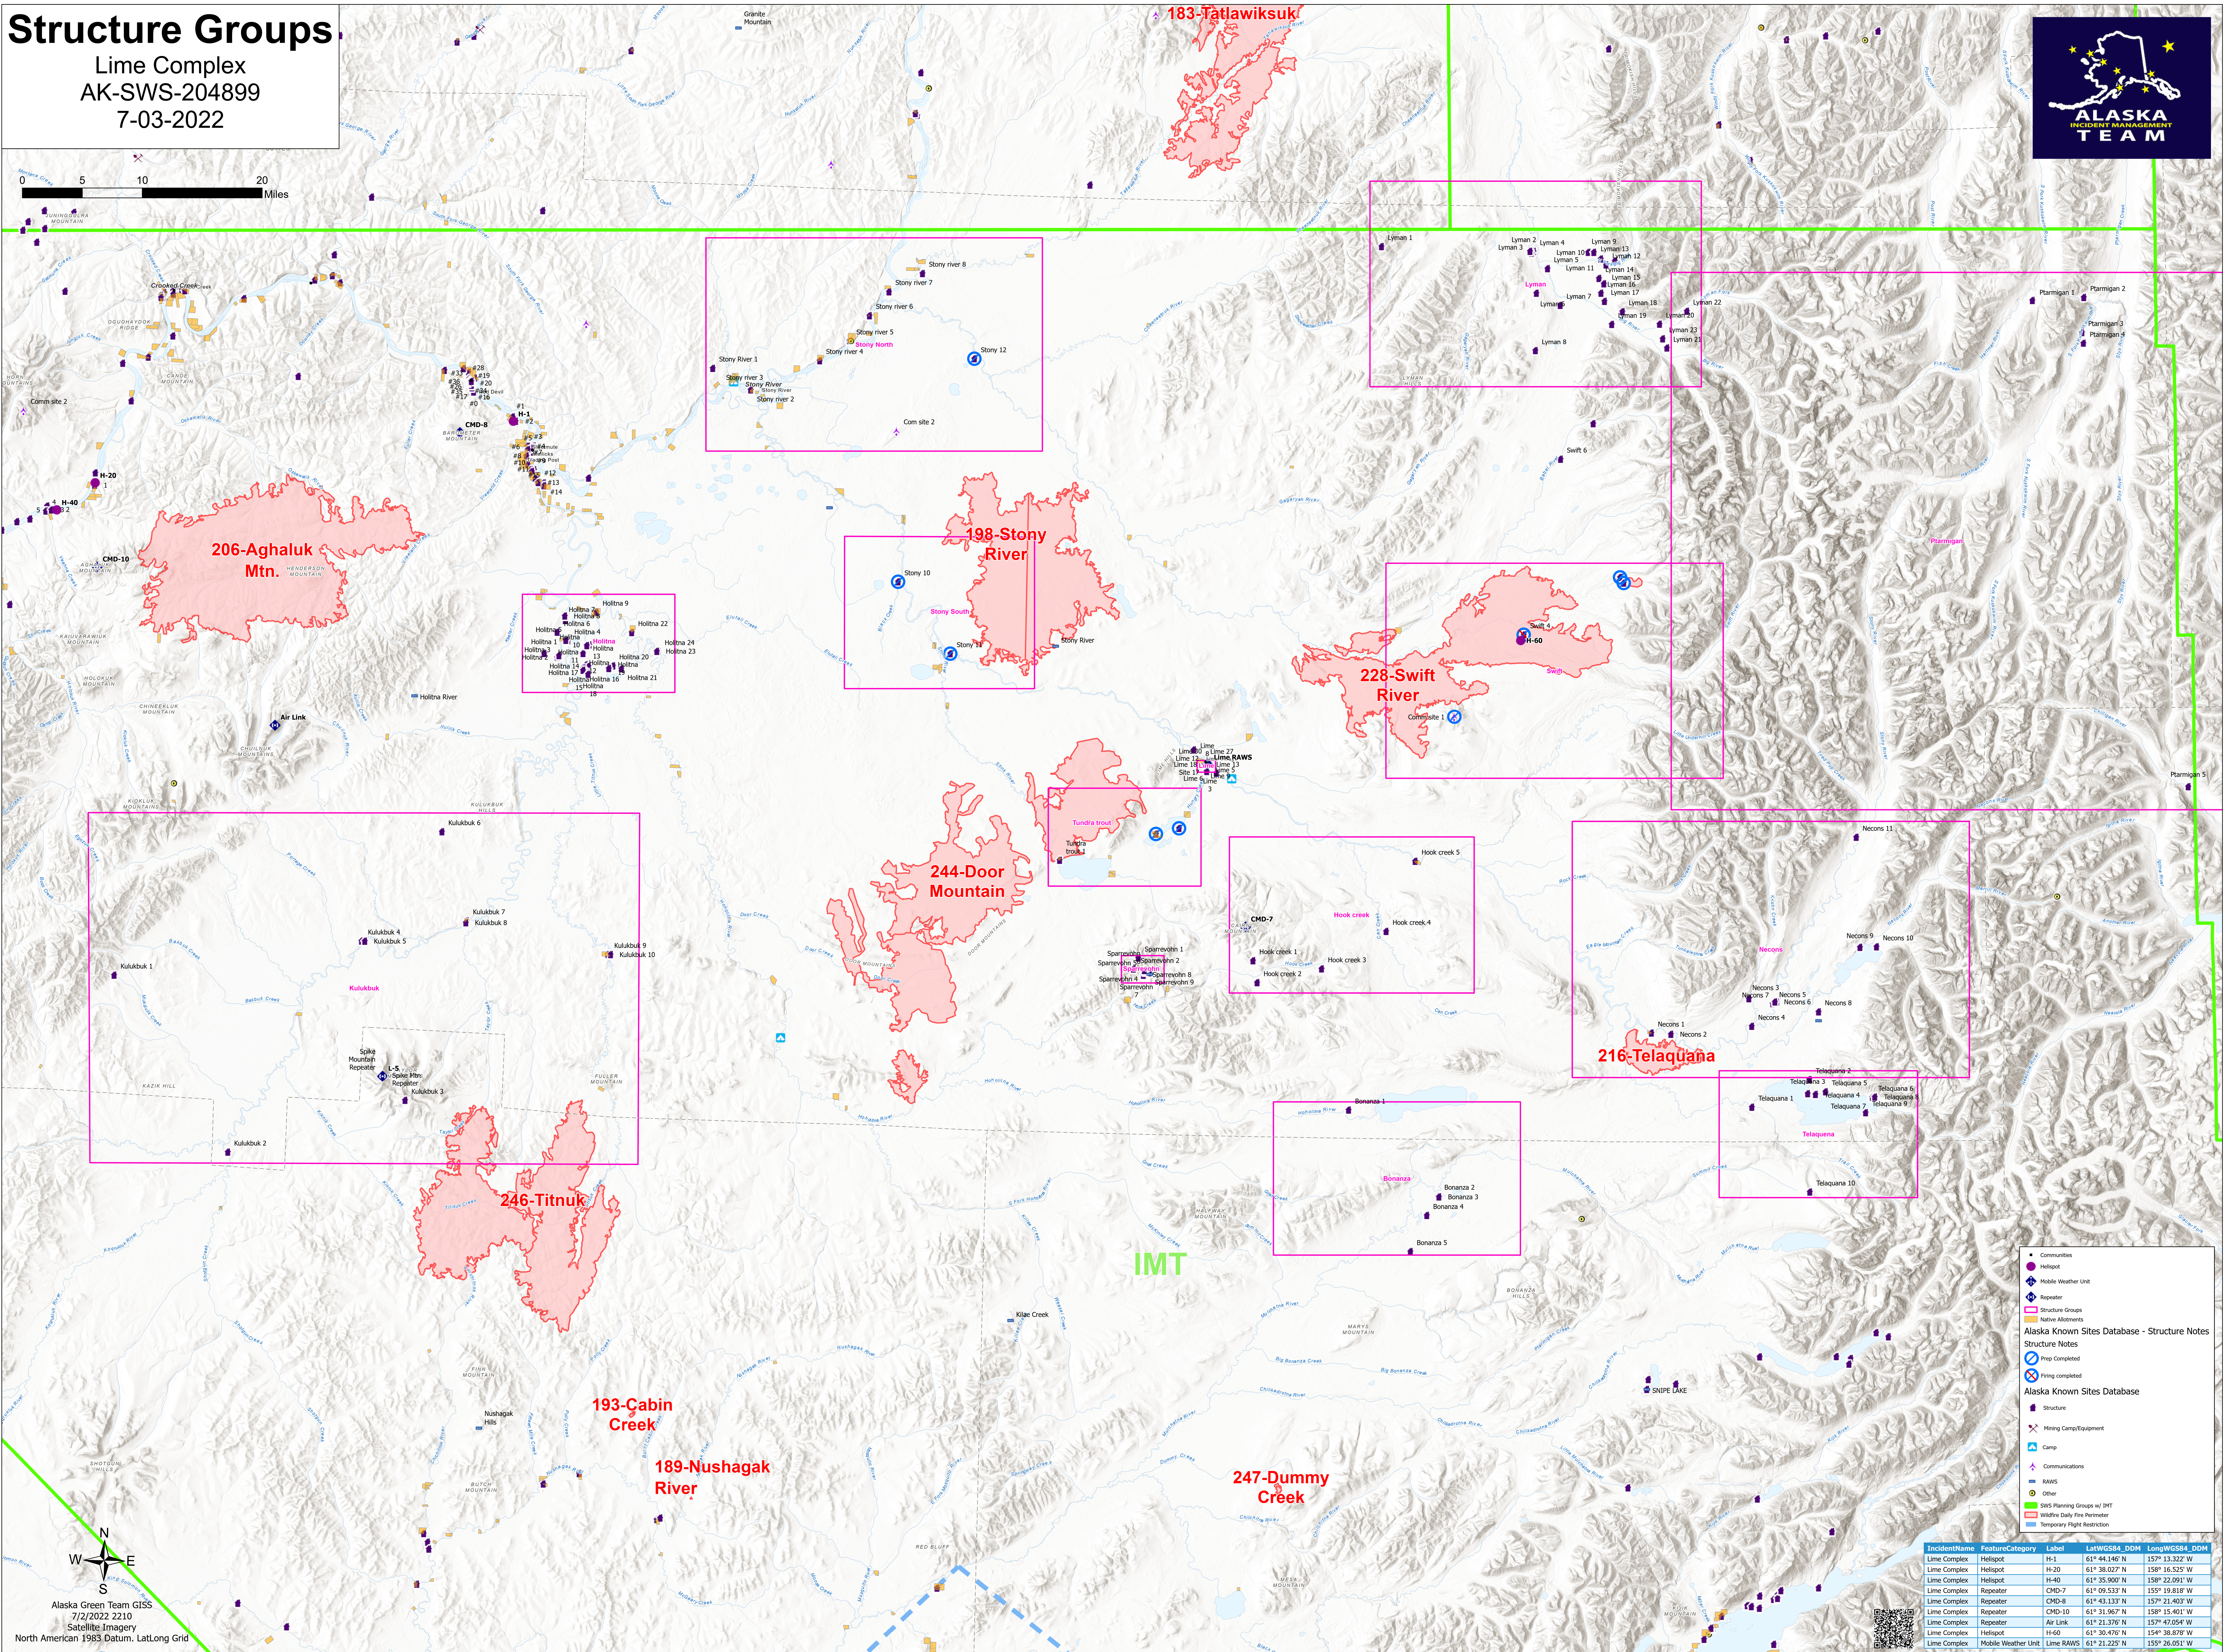

Structure Groups

Lime Complex
AK-SWS-204899
7-03-2022

Alaska Green Team GIS
7/2/2022 2:10
Satellite Imagery
North American 1983 Datum, LatLong Grid

Legend

- Communities
- Helispot
- Mobile Weather Unit
- Repeater
- Structure Groups
- Native Allotments

Alaska Known Sites Database - Structure Notes

- Fire Completed
- Fire Pending

Alaska Known Sites Database

- Structure
- Mining Camp/Equipment
- Camp
- Communications
- RAWs
- Other
- SWS Planning Groups w/ IMT
- Wildfire Daily Fire Perimeter
- Temporary Flight Restriction