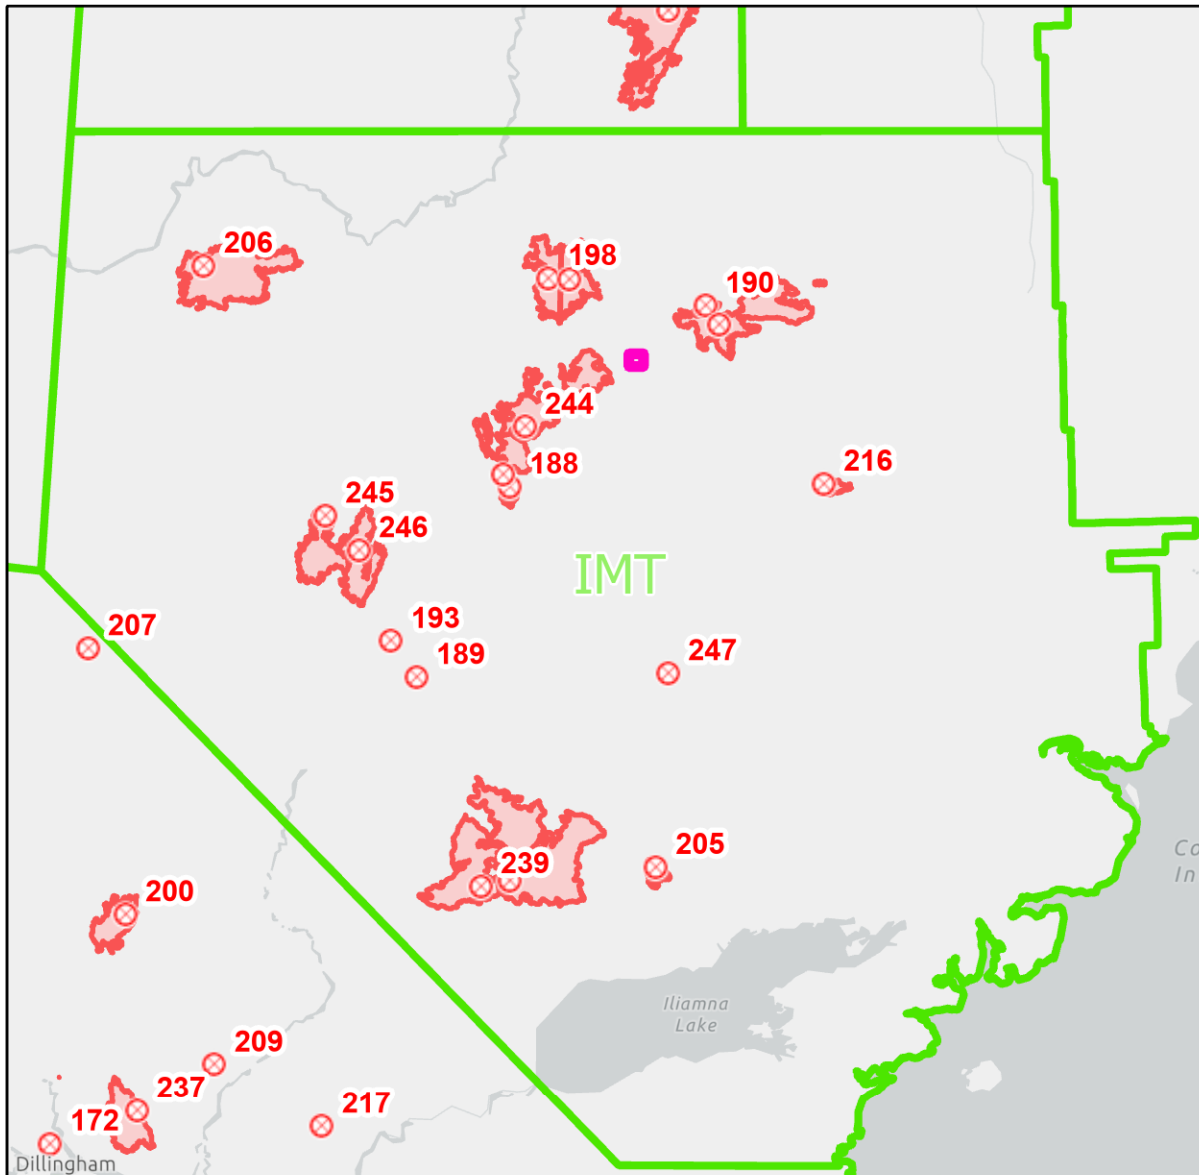

Operations Map Lime Village

Lime Complex
AK-SWS-204899
7-04-2022

- Communities
- Structure
- Camp
- Communications
- Other
- ◆ Mobile Weather Unit
- ▲ Hazard
- Native Allotments
- SWS Planning Groups w/ IMT
- Completed Mixed Construction Line
- Access or Improved Road
- Other
- LandCover_Woodland

7/3/2022 2057
Satellite Imagery
North American 1983 Datum, LatLong Grid

61°22'N

155°28'W

155°26'W

61°22'N

155°28'W

155°26'W

Miles