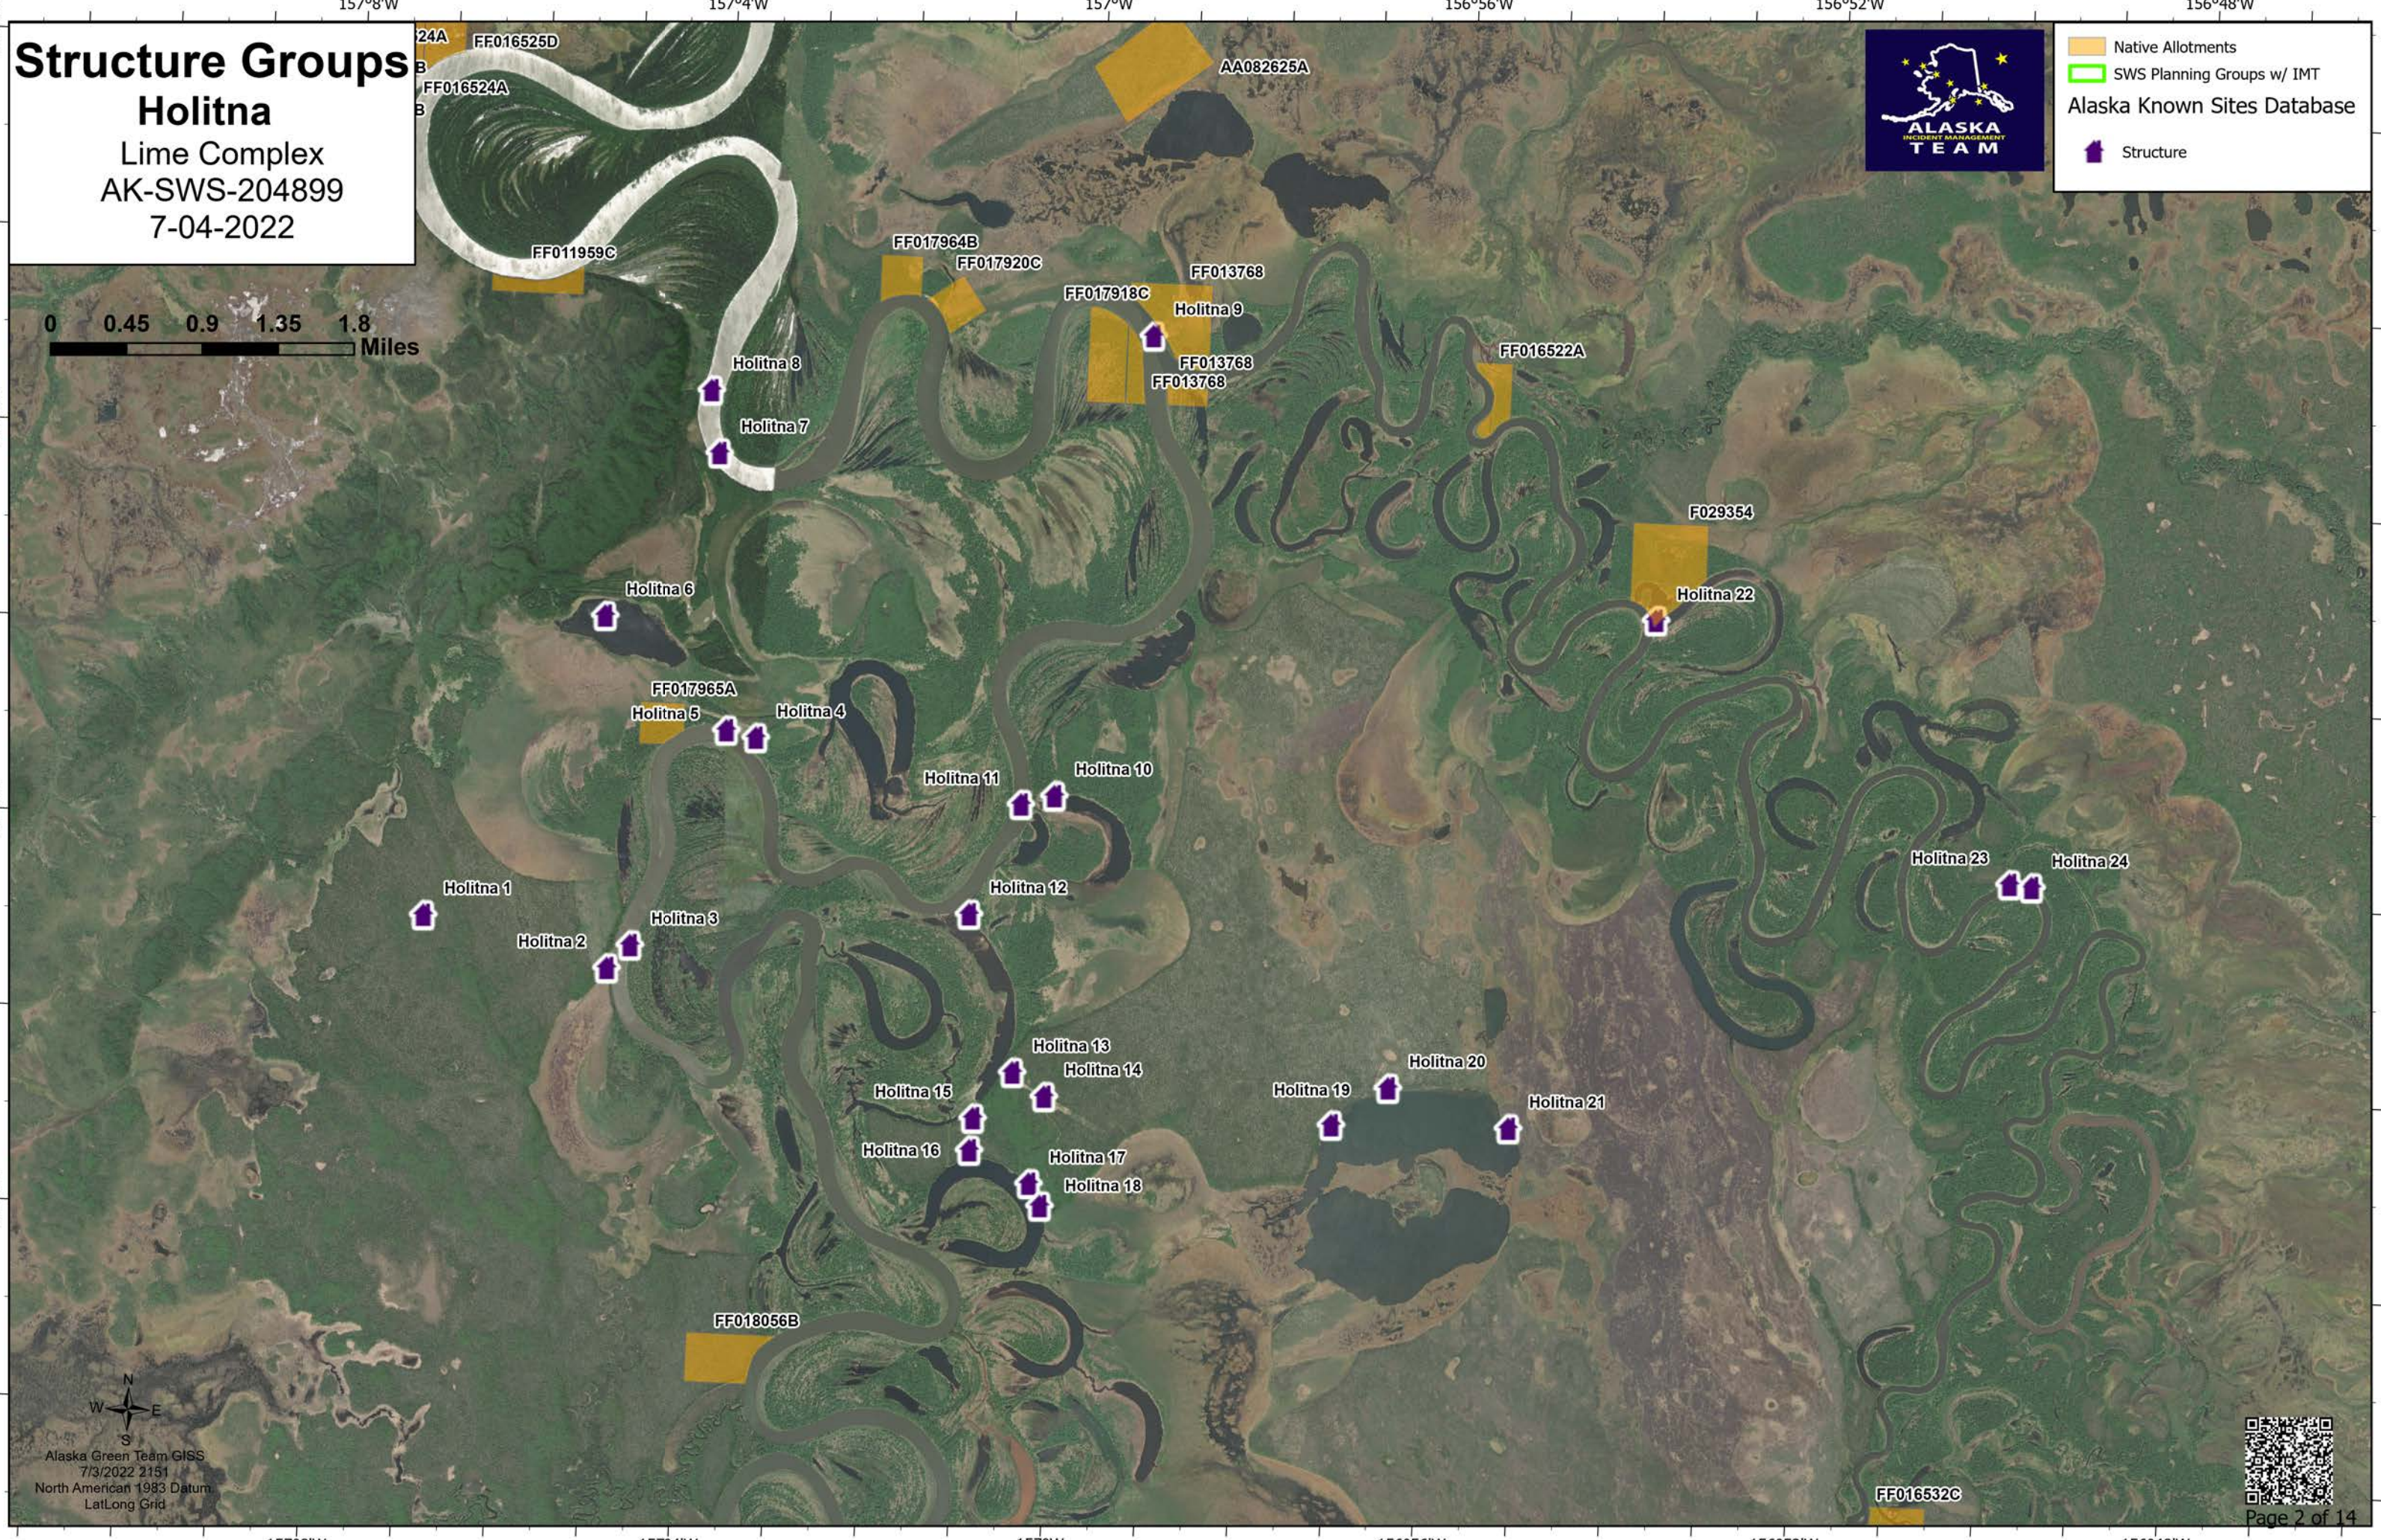

Structure Groups

Holitna

Lime Complex
AK-SWS-204899
7-04-2022

- Native Allotments
- SWS Planning Groups w/ IMT
- Alaska Known Sites Database
- Structure

Alaska Green Team GIS
7/3/2022 2:51
North American 1983 Datum
Lat/Long Grid