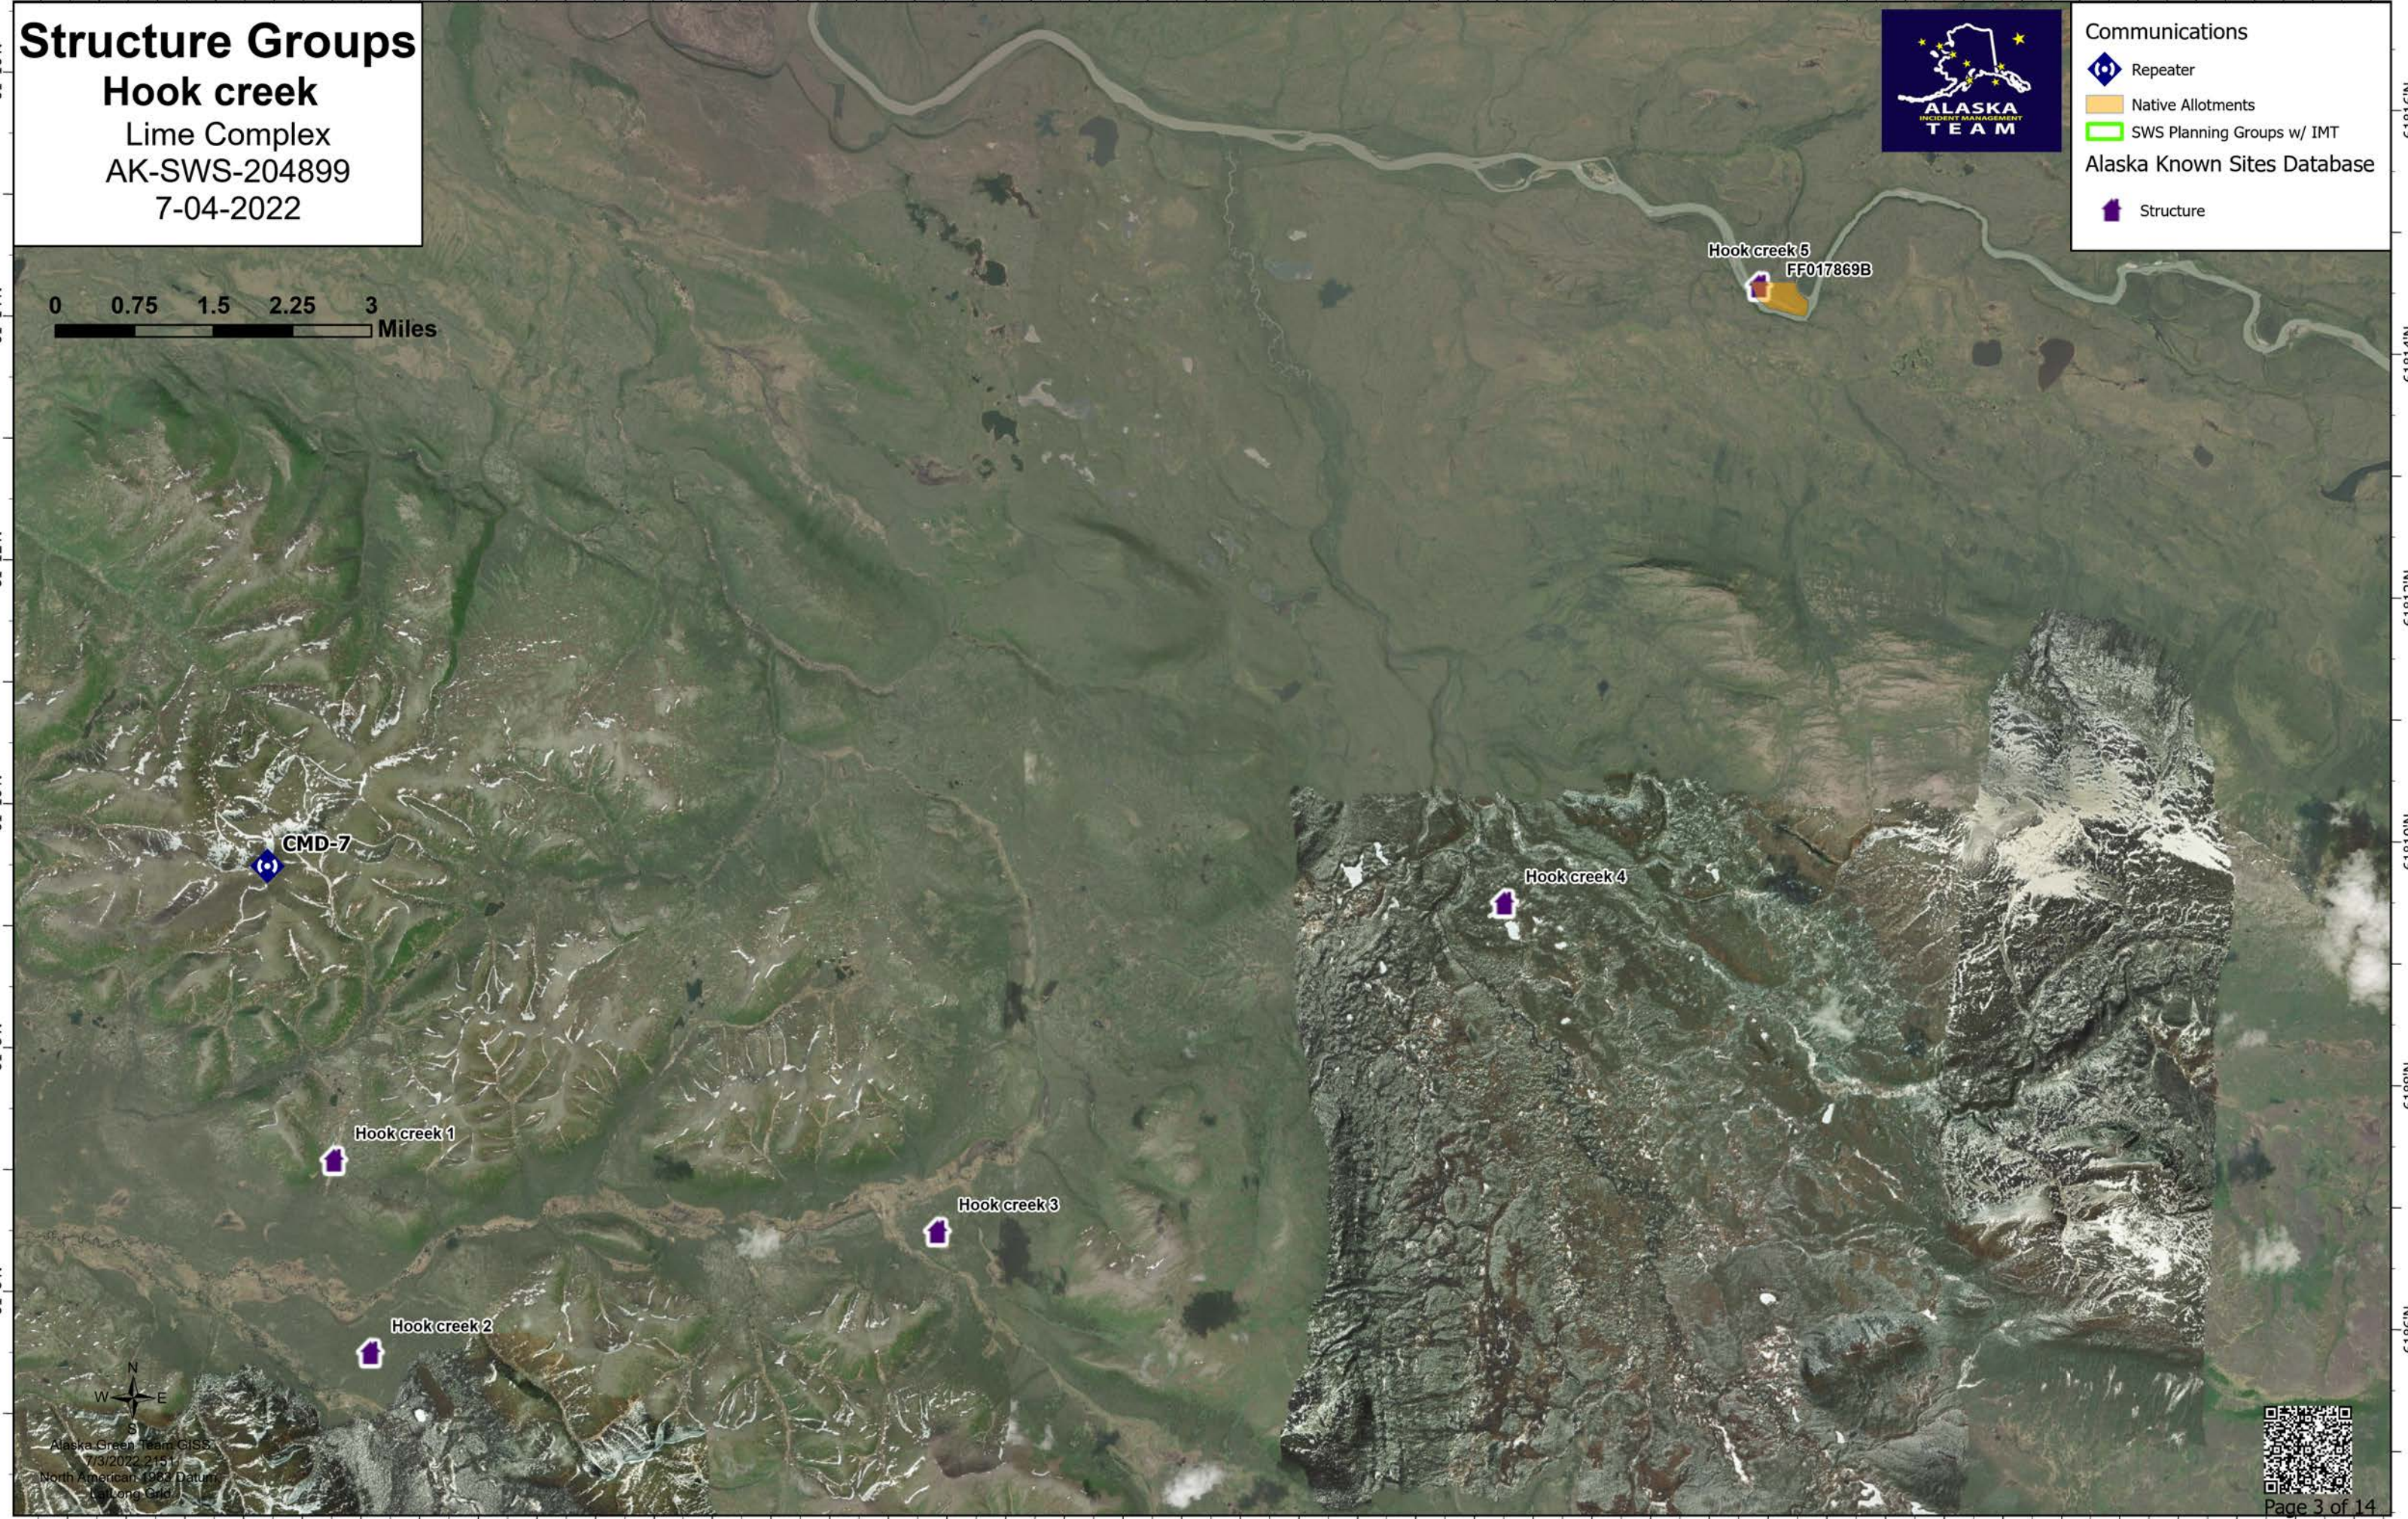

155°24'W 155°20'W 155°16'W 155°12'W 155°8'W 155°4'W 155°W 154°56'W 154°52'W 154°48'W 154°44'W

**Structure Groups**  
**Hook creek**  
Lime Complex  
AK-SWS-204899  
7-04-2022

**Communications**

- Repeater
- Native Allotments
- SWS Planning Groups w/ IMT

**Alaska Known Sites Database**

- Structure

N  
W E  
S

Alaska Green Team GIS  
7/3/2022 2:15  
North American 1982 Datum  
Ballou Grid