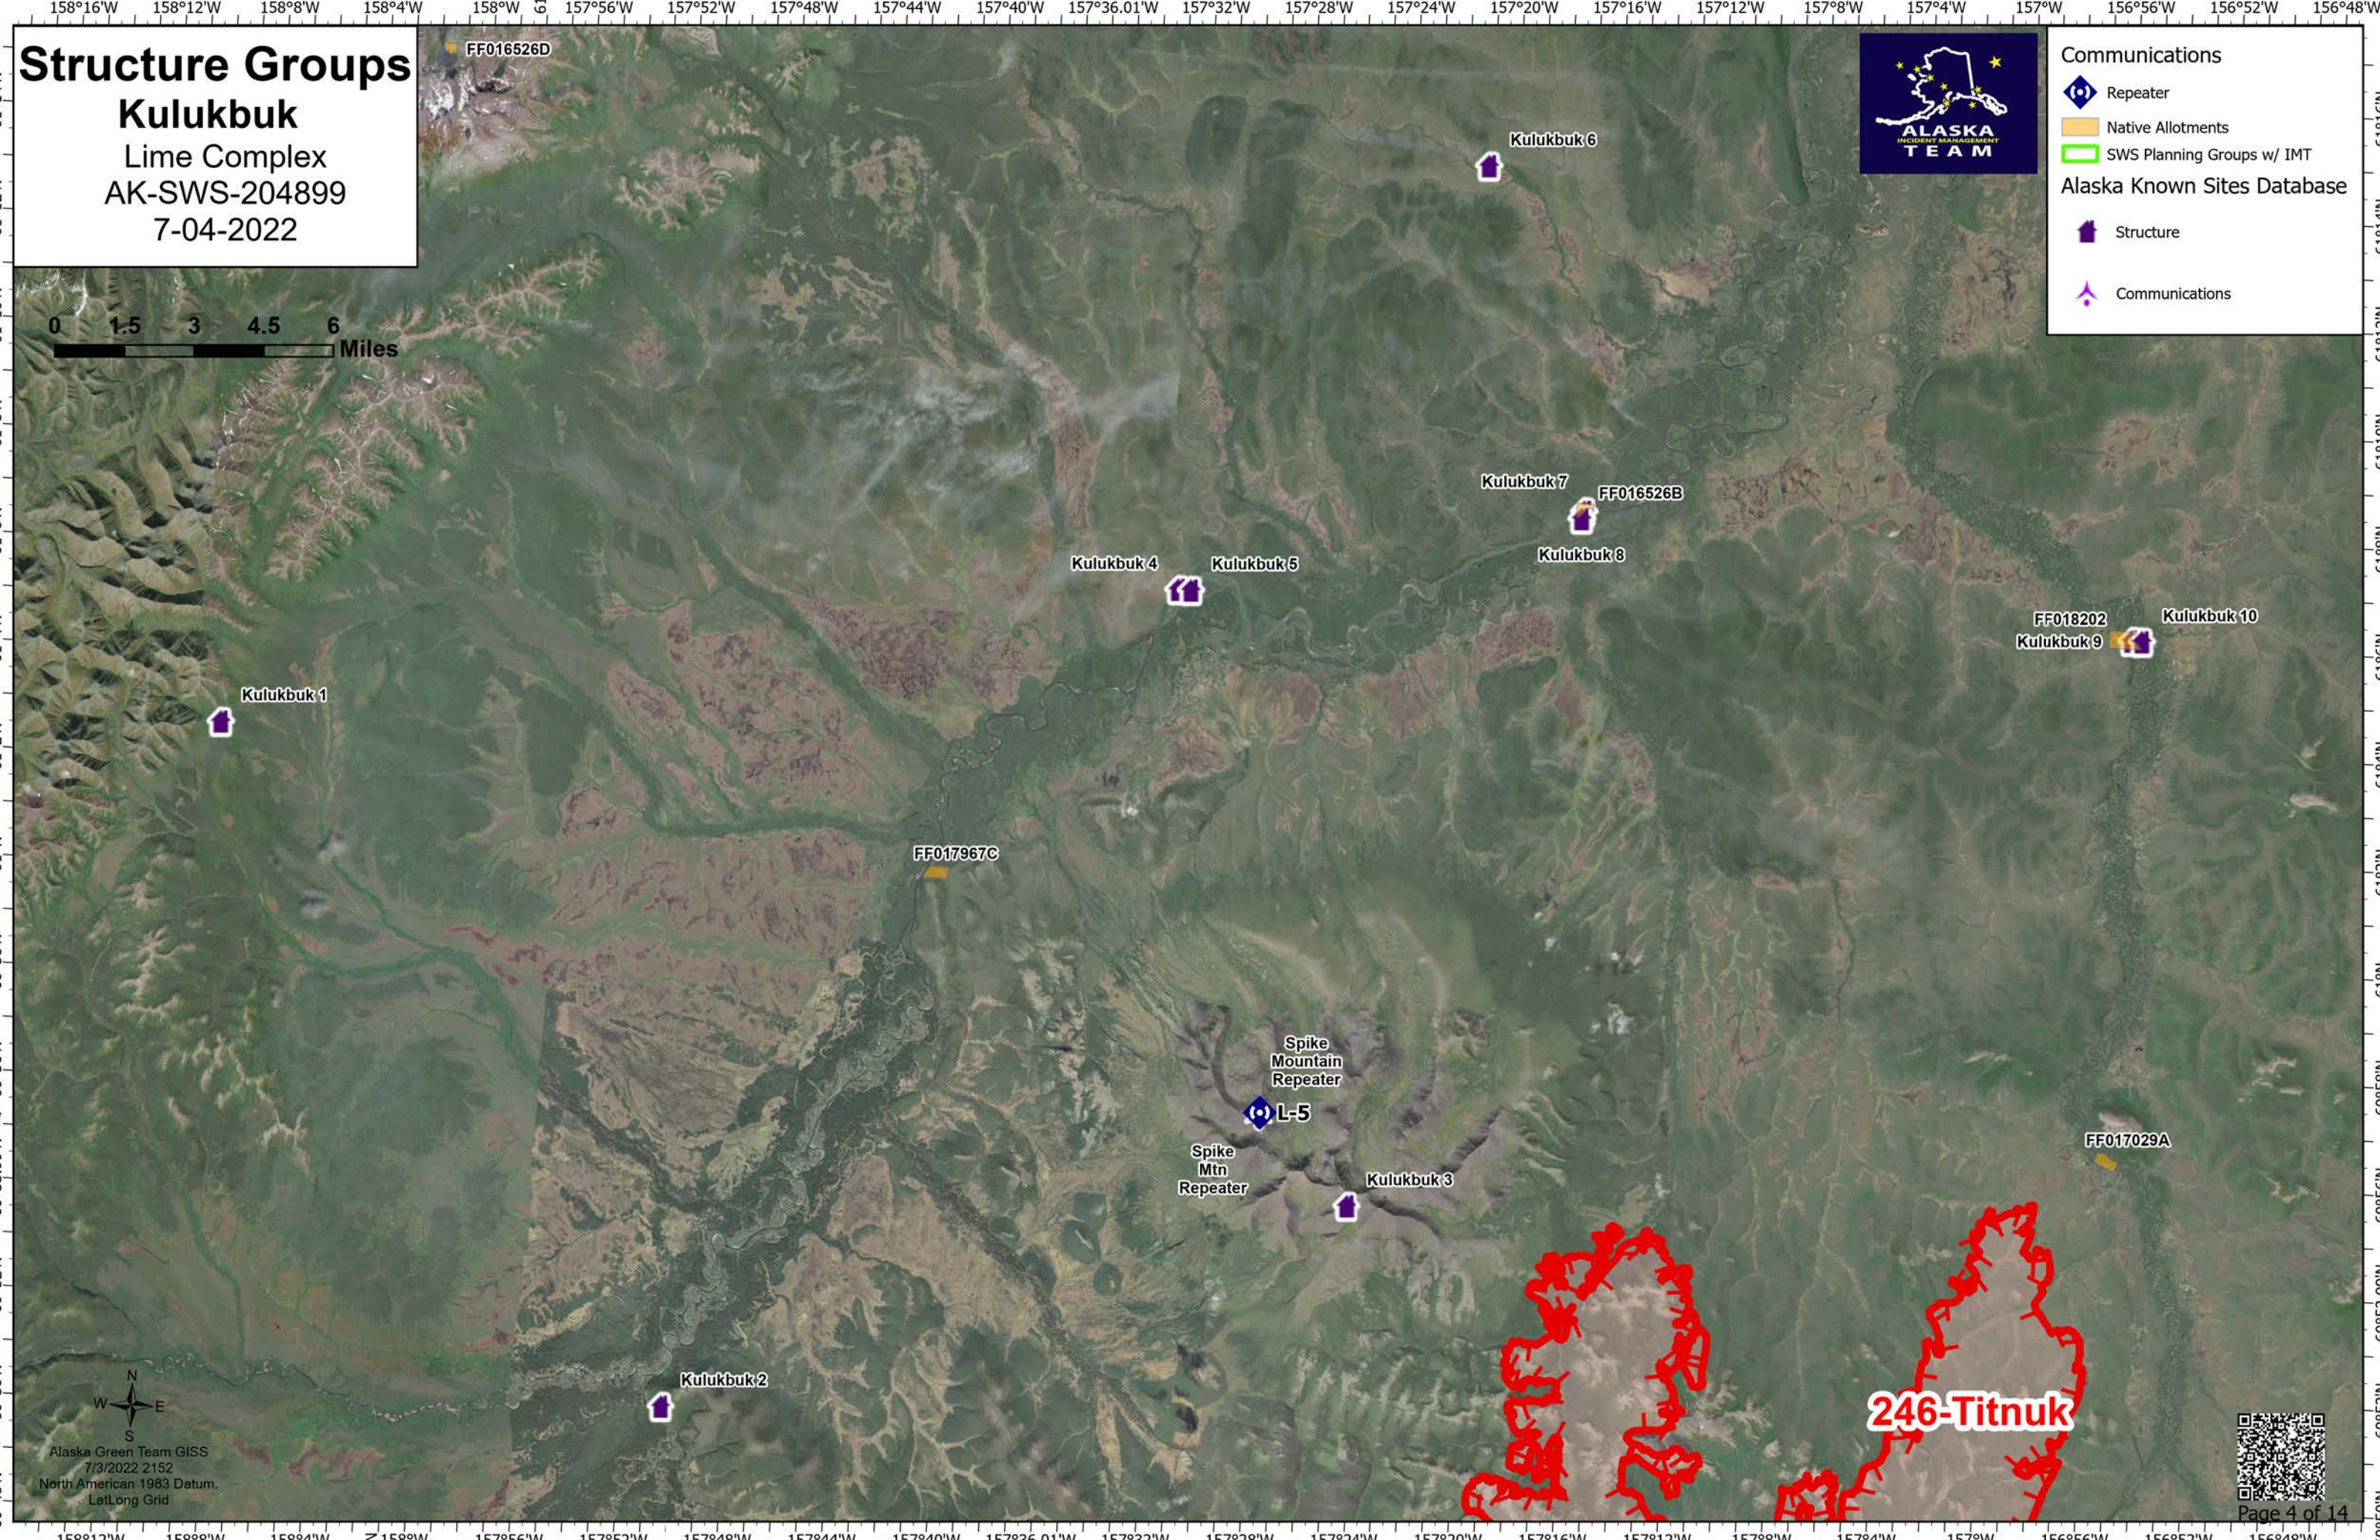

Structure Groups

Kulukbuk

Lime Complex
AK-SWS-204899
7-04-2022

- Communications
- Repeater
 - Native Allotments
 - SWS Planning Groups w/ IMT
- Alaska Known Sites Database
- Structure
 - Communications

Alaska Green Team GIS
7/3/2022 2152
North American 1983 Datum
Lat/Long Grid