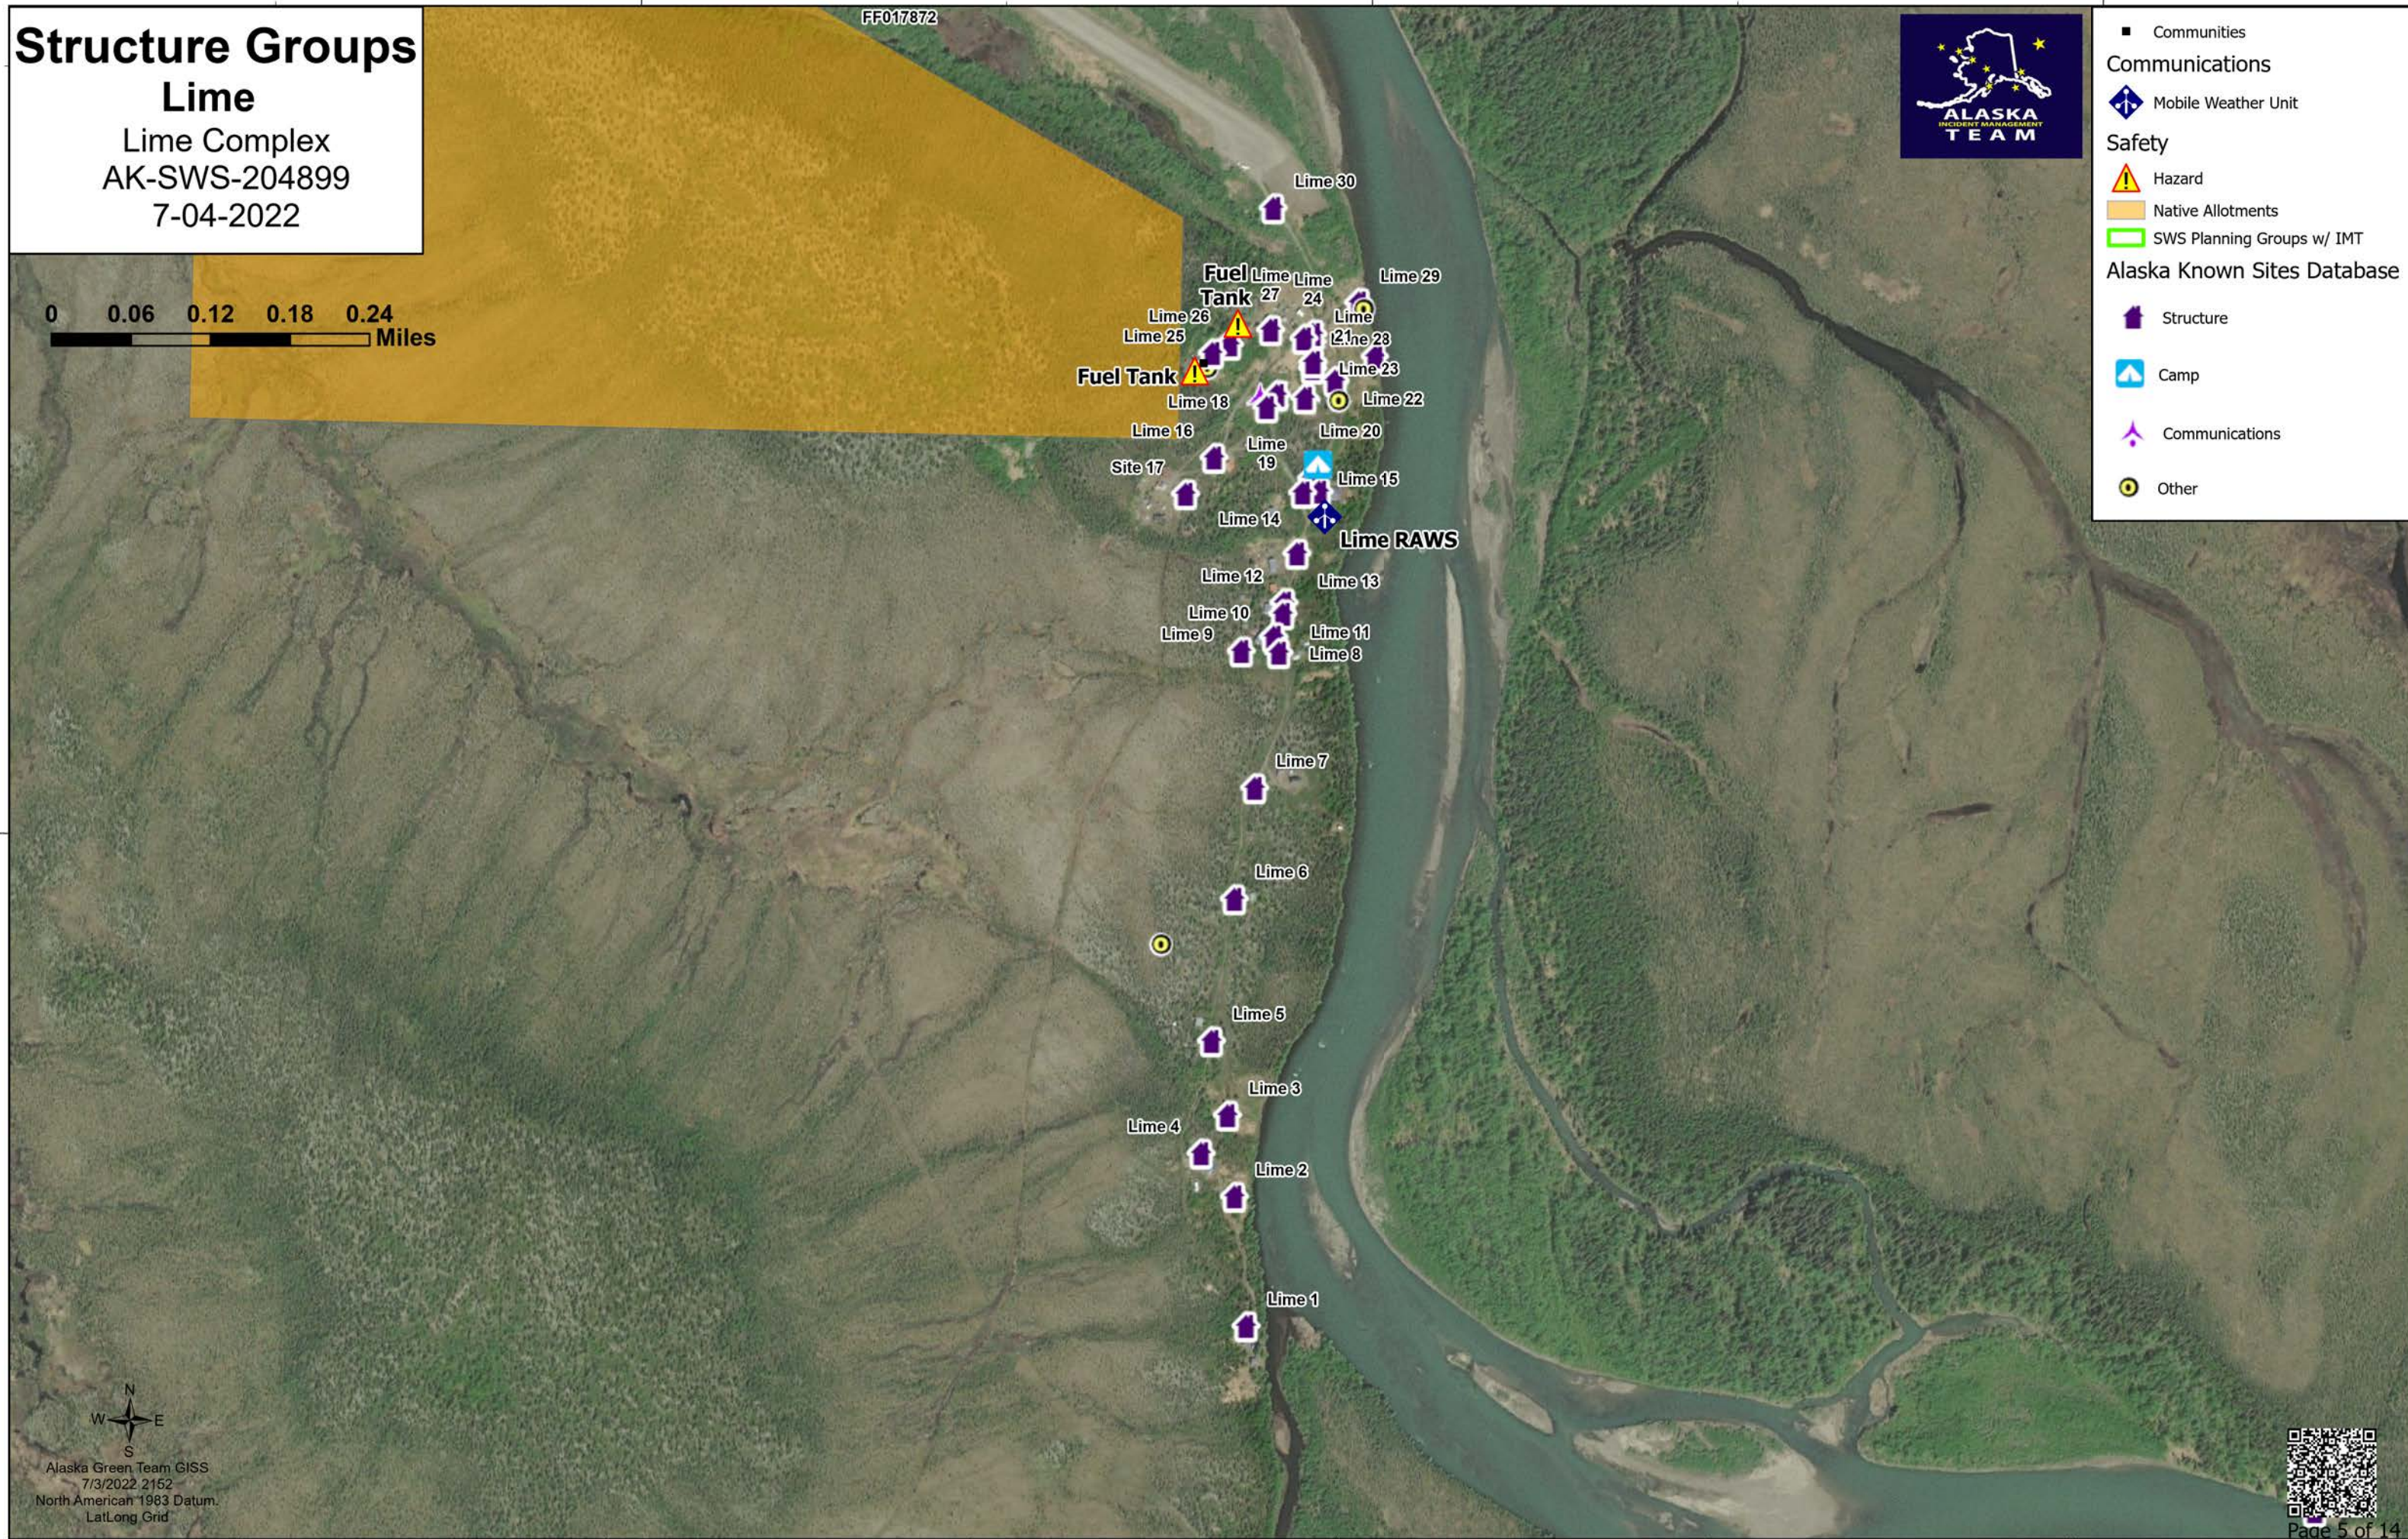

# Structure Groups

## Lime

Lime Complex  
AK-SWS-204899  
7-04-2022

- Communities
- Communications
  - ◆ Mobile Weather Unit
- Safety
  - ⚠ Hazard
  - Native Allotments
  - ▭ SWS Planning Groups w/ IMT
- Alaska Known Sites Database
  - 🏠 Structure
  - 🏕 Camp
  - 📡 Communications
  - 📍 Other

Alaska Green Team GIS  
7/3/2022 2:15Z  
North American 1983 Datum  
LatLong Grid