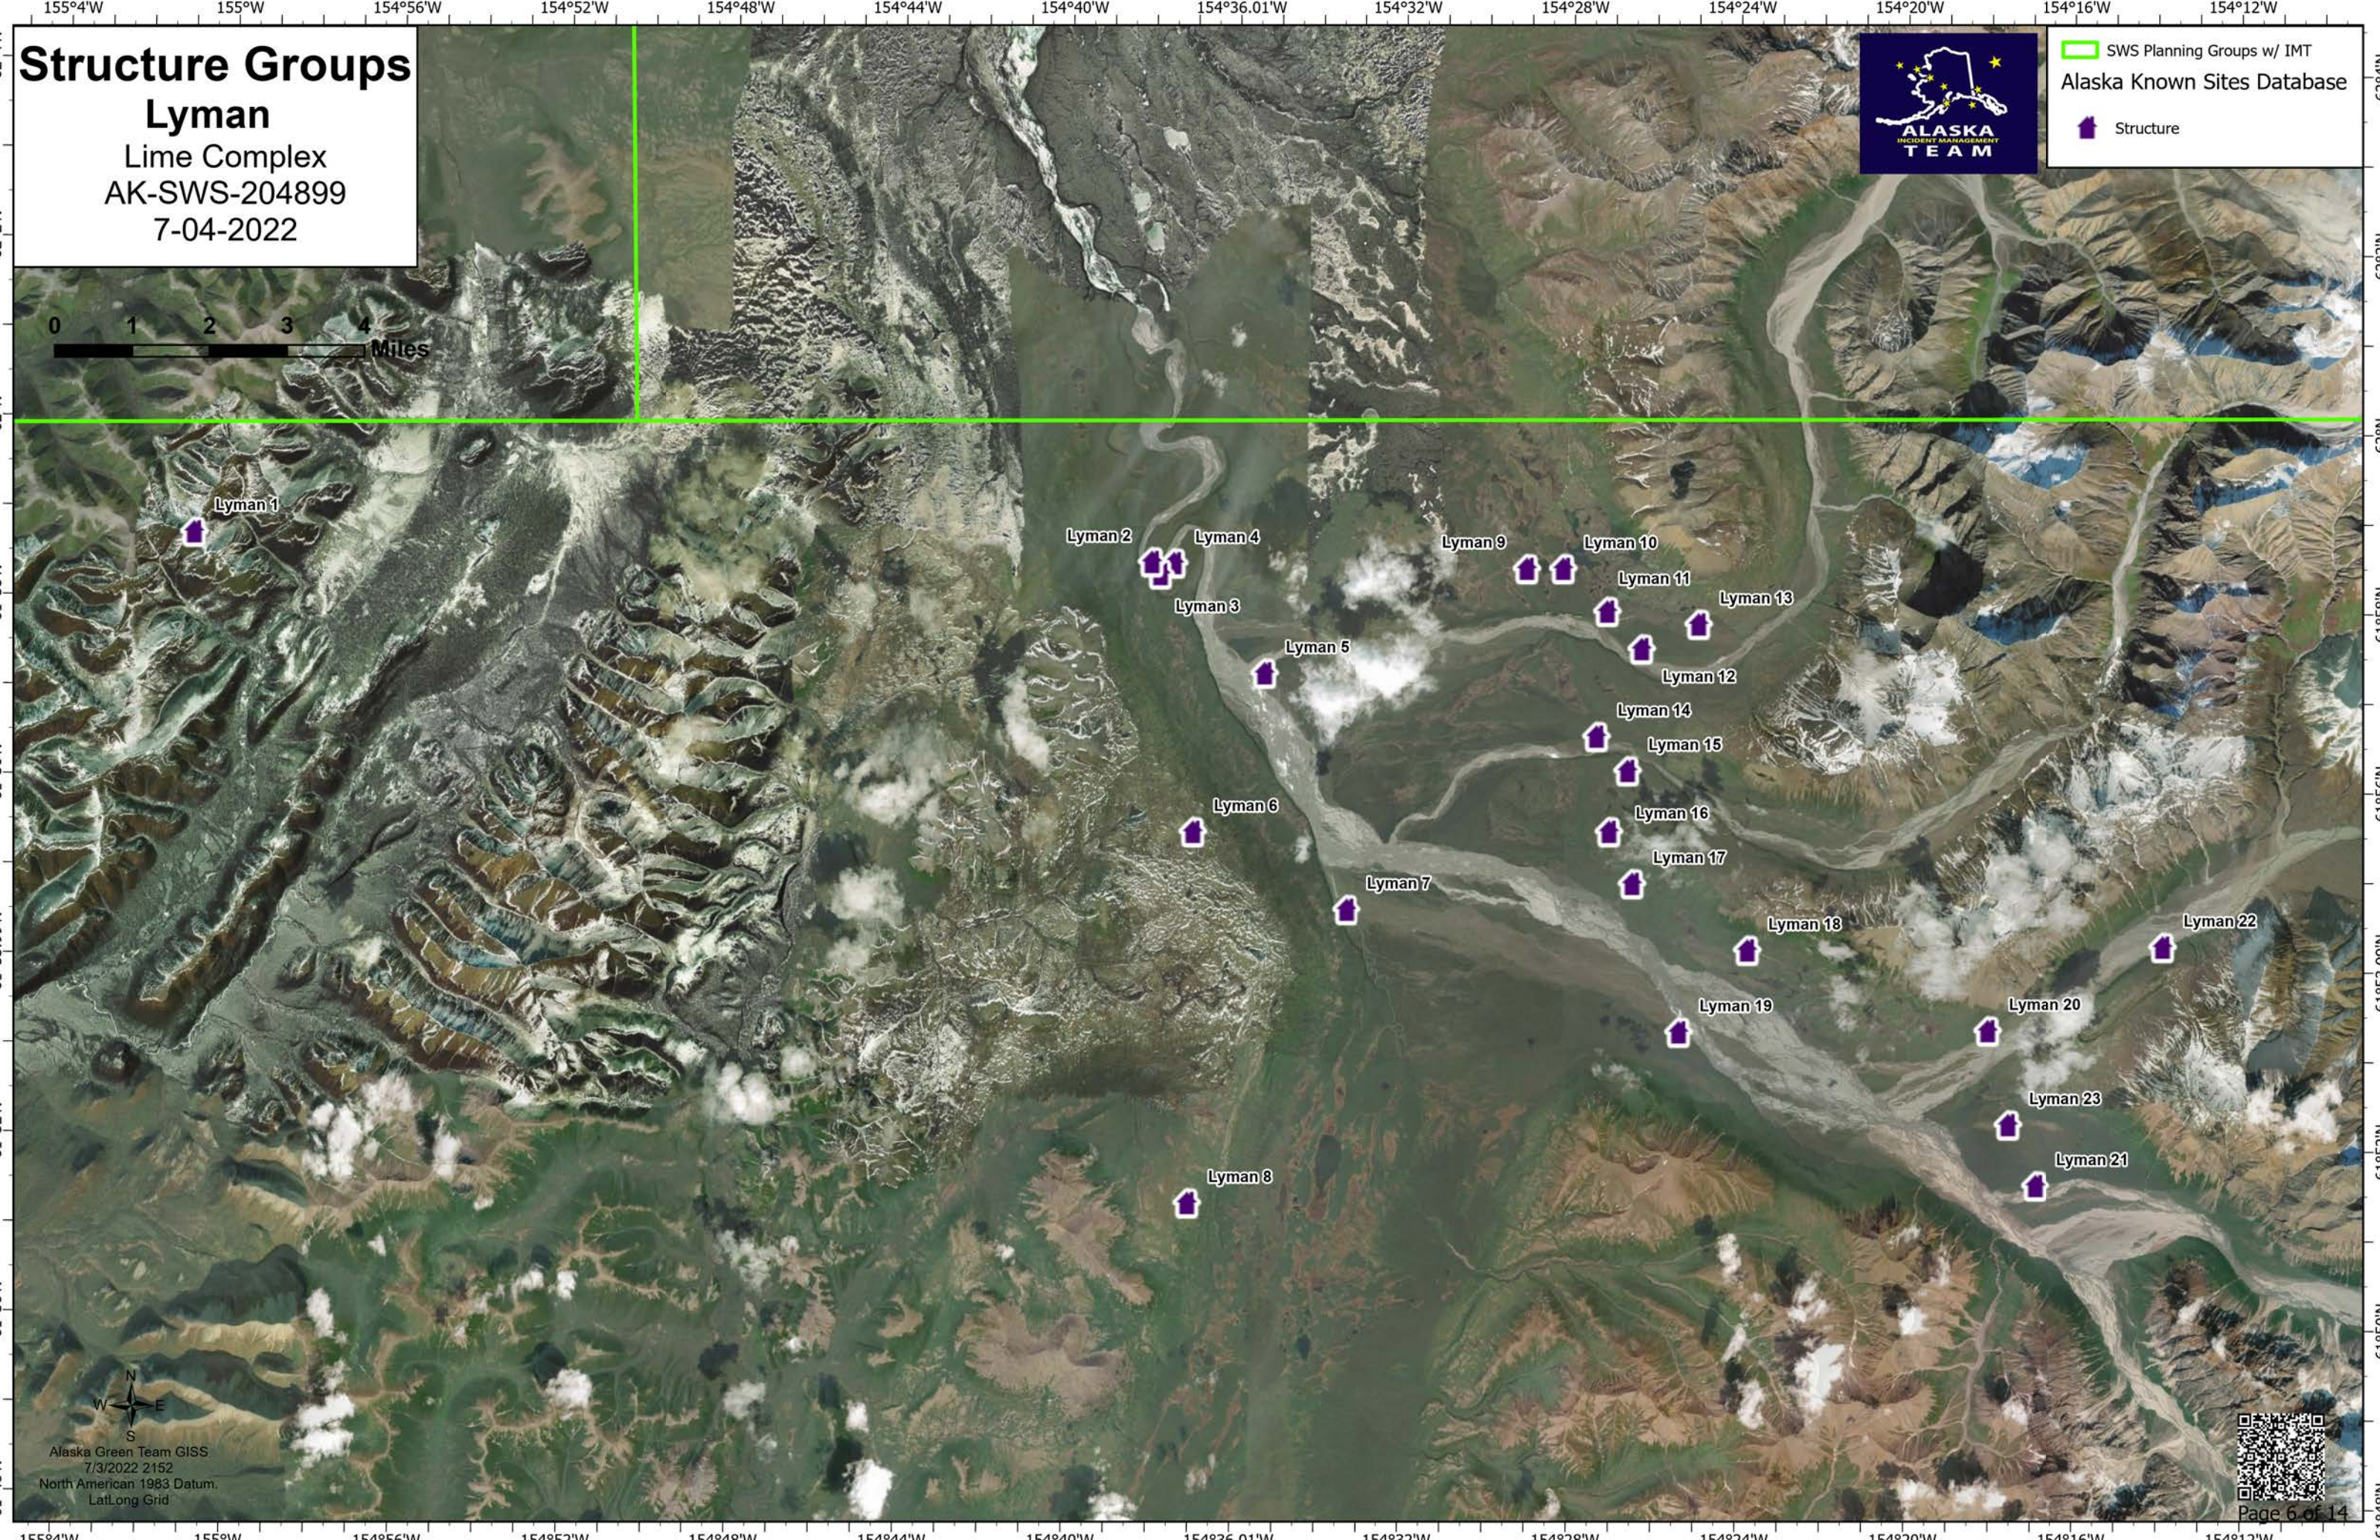

# Structure Groups

## Lyman

Lime Complex  
AK-SWS-204899  
7-04-2022

SWS Planning Groups w/ IMT  
Alaska Known Sites Database  
Structure

Alaska Green Team GISS  
7/3/2022 2152  
North American 1983 Datum.  
Lat/Long Grid