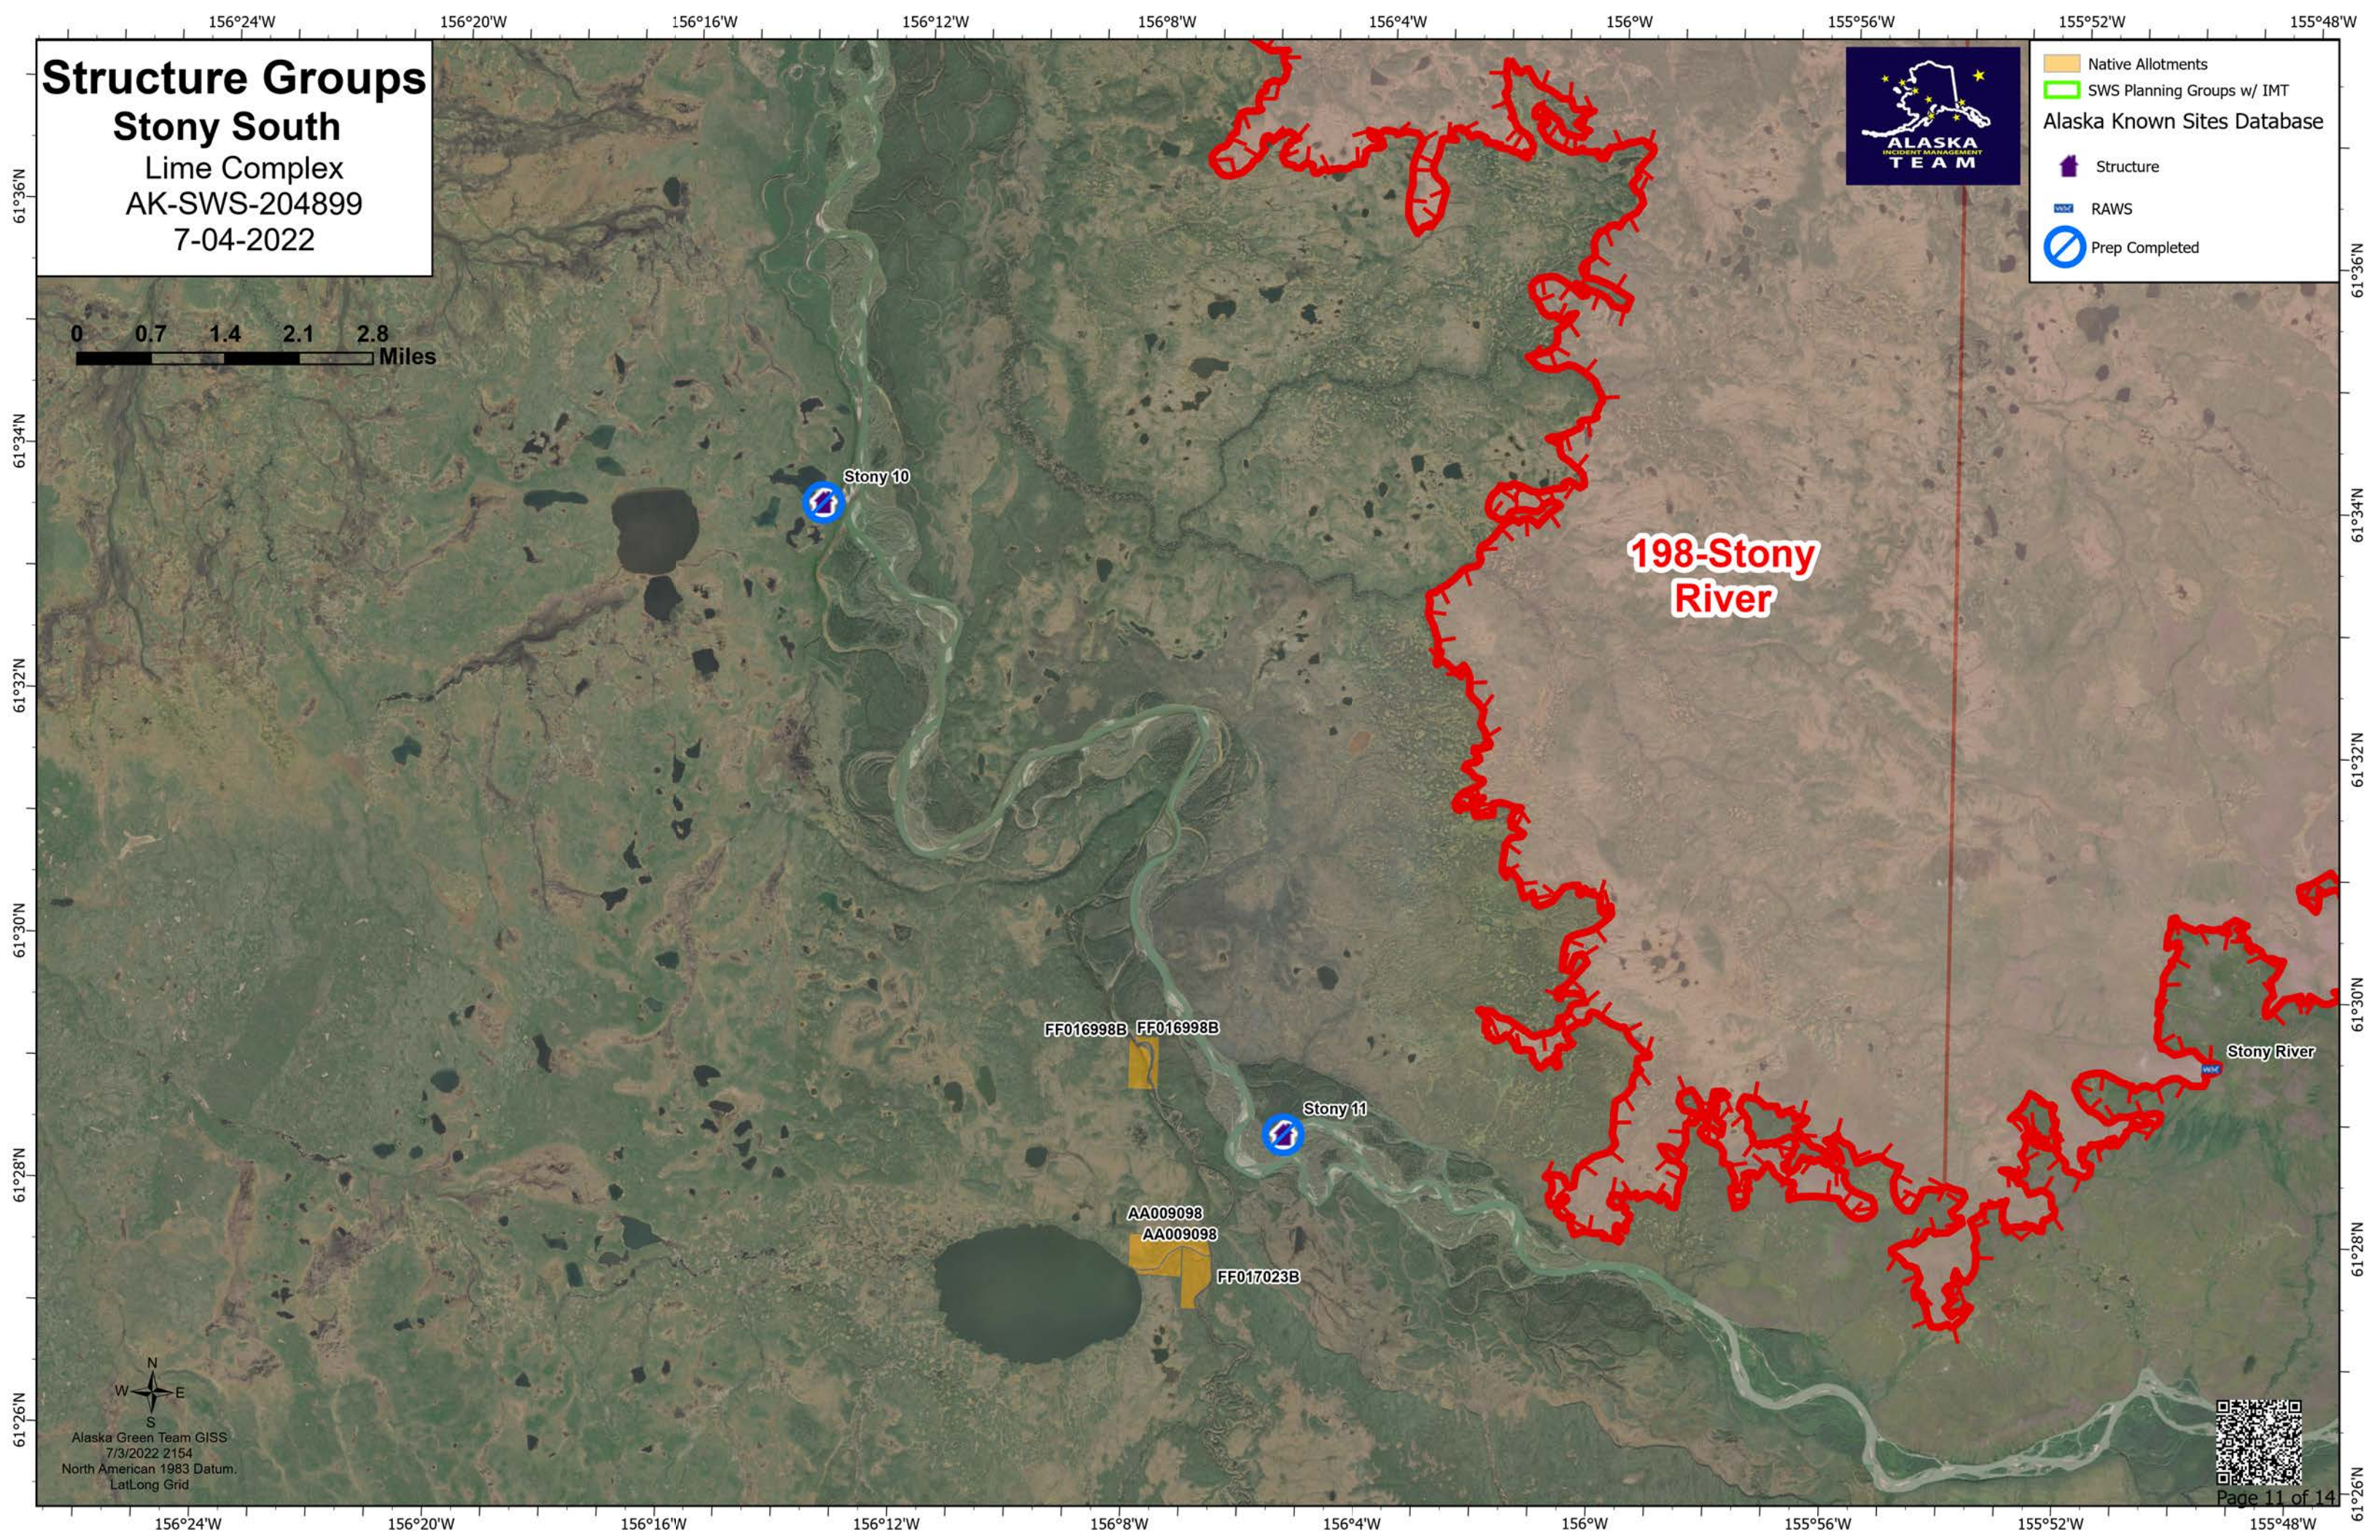

# Structure Groups

## Stony South

Lime Complex  
AK-SWS-204899  
7-04-2022

- Native Allotments
- SWS Planning Groups w/ IMT
- Alaska Known Sites Database
  - Structure
  - RAWS
  - Prep Completed

Alaska Green Team GISS  
7/3/2022 2154  
North American 1983 Datum  
LatLong Grid