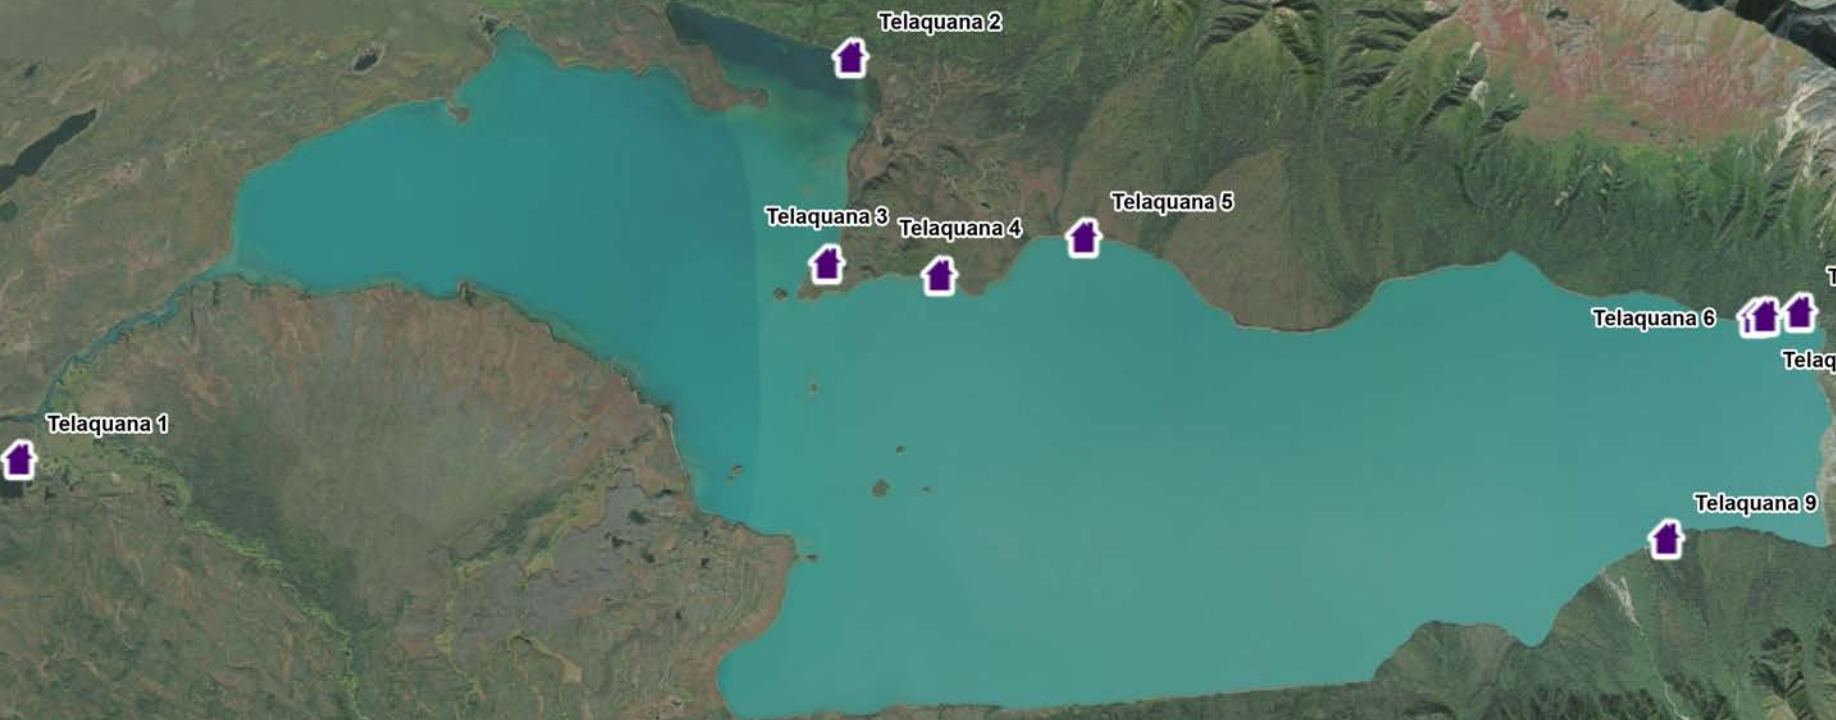

Structure Groups

Telaquana

Lime Complex
AK-SWS-204899
7-04-2022

SWS Planning Groups w/ IMT
Alaska Known Sites Database
Structure

Alaska Green Team GIS
7/3/2022 2:15
North American 1983 Datum
LatLong Grid