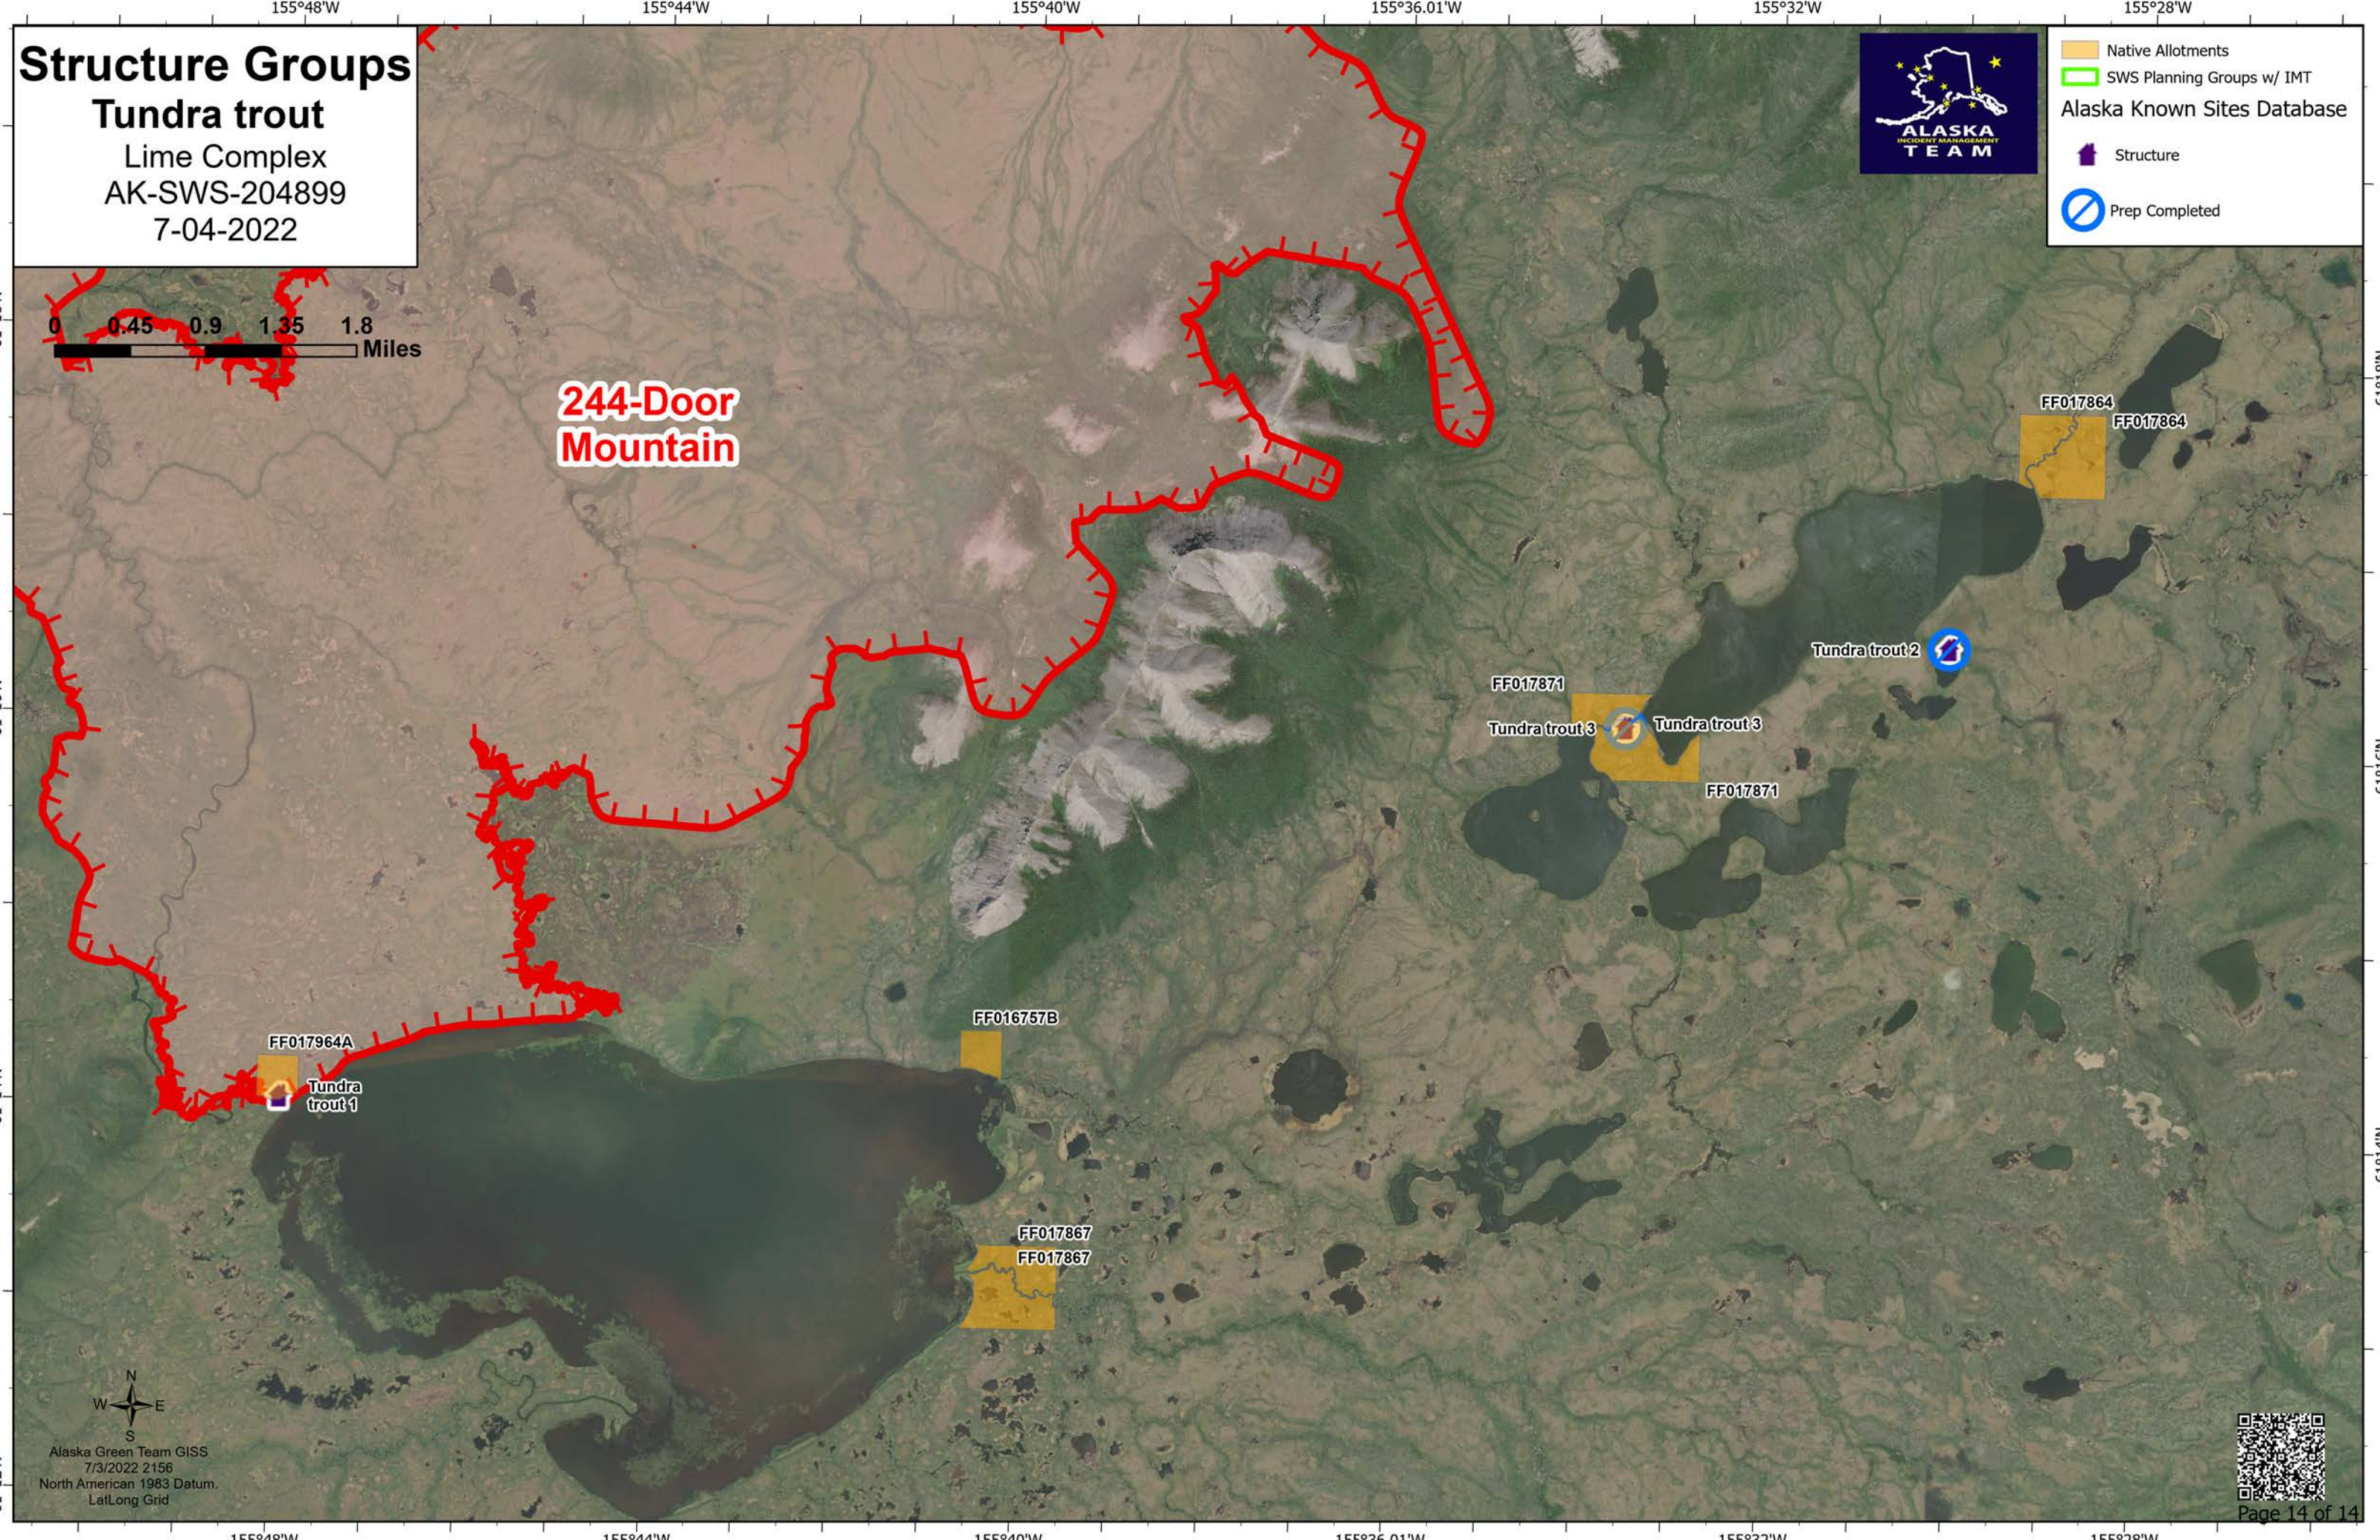

Structure Groups

Tundra trout

Lime Complex
AK-SWS-204899
7-04-2022

- Native Allotments
- SWS Planning Groups w/ IMT
- Alaska Known Sites Database
- Structure
- Prep Completed

244-Door Mountain

Alaska Green Team GIS
7/3/2022 2:156
North American 1983 Datum
Lat/Long Grid