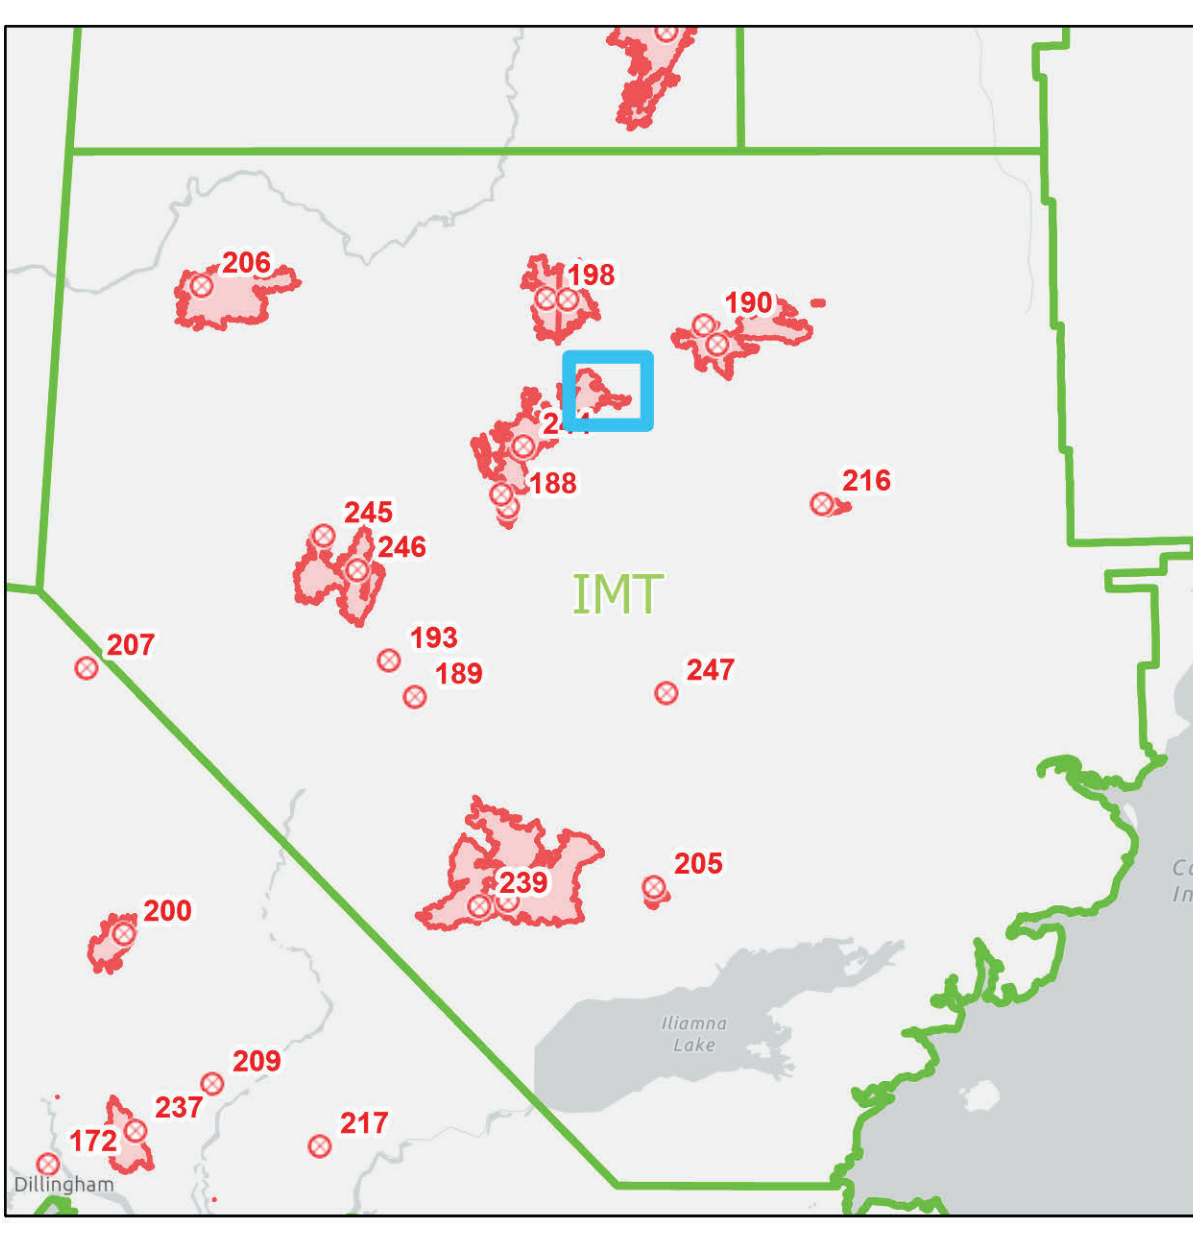

Operations Map Lime Village/ Trout Lake

Lime Complex
AK-SWS-204899
7-05-2022

- Communities
- Structure
- Camp
- Communications
- Other
- Mobile Weather Unit
- Hazard
- Native Allotments
- SWS Planning Groups w/ IMT
- Completed Mixed Construction Line
- Access or Improved Road
- Other
- Uncontained
- Wildfire Daily Fire Perimeter
- LandCover_Woodland

7/4/2022 1949
Satellite Imagery
North American 1983 Datum, LatLong Grid

244-Door Mountain

- Lime 30
- Lime 29
- Lime 28
- Lime 27
- Lime 26
- Lime 25
- Lime 24
- Lime 23
- Lime 22
- Lime 21
- Lime 20
- Lime 19
- Lime 18
- Lime 17
- Lime 16
- Lime 15
- Lime 14
- Lime 13
- Lime 12
- Lime 11
- Lime 10
- Lime 9
- Lime 8
- Lime 7
- Lime 6
- Lime 5
- Lime 4
- Lime 3
- Lime 2
- Lime 1

FF017964A
Tundra trout 1

FF016757B

FF017871
Tundra trout 3

FF017871
Tundra trout 2

FF017864

FF017864