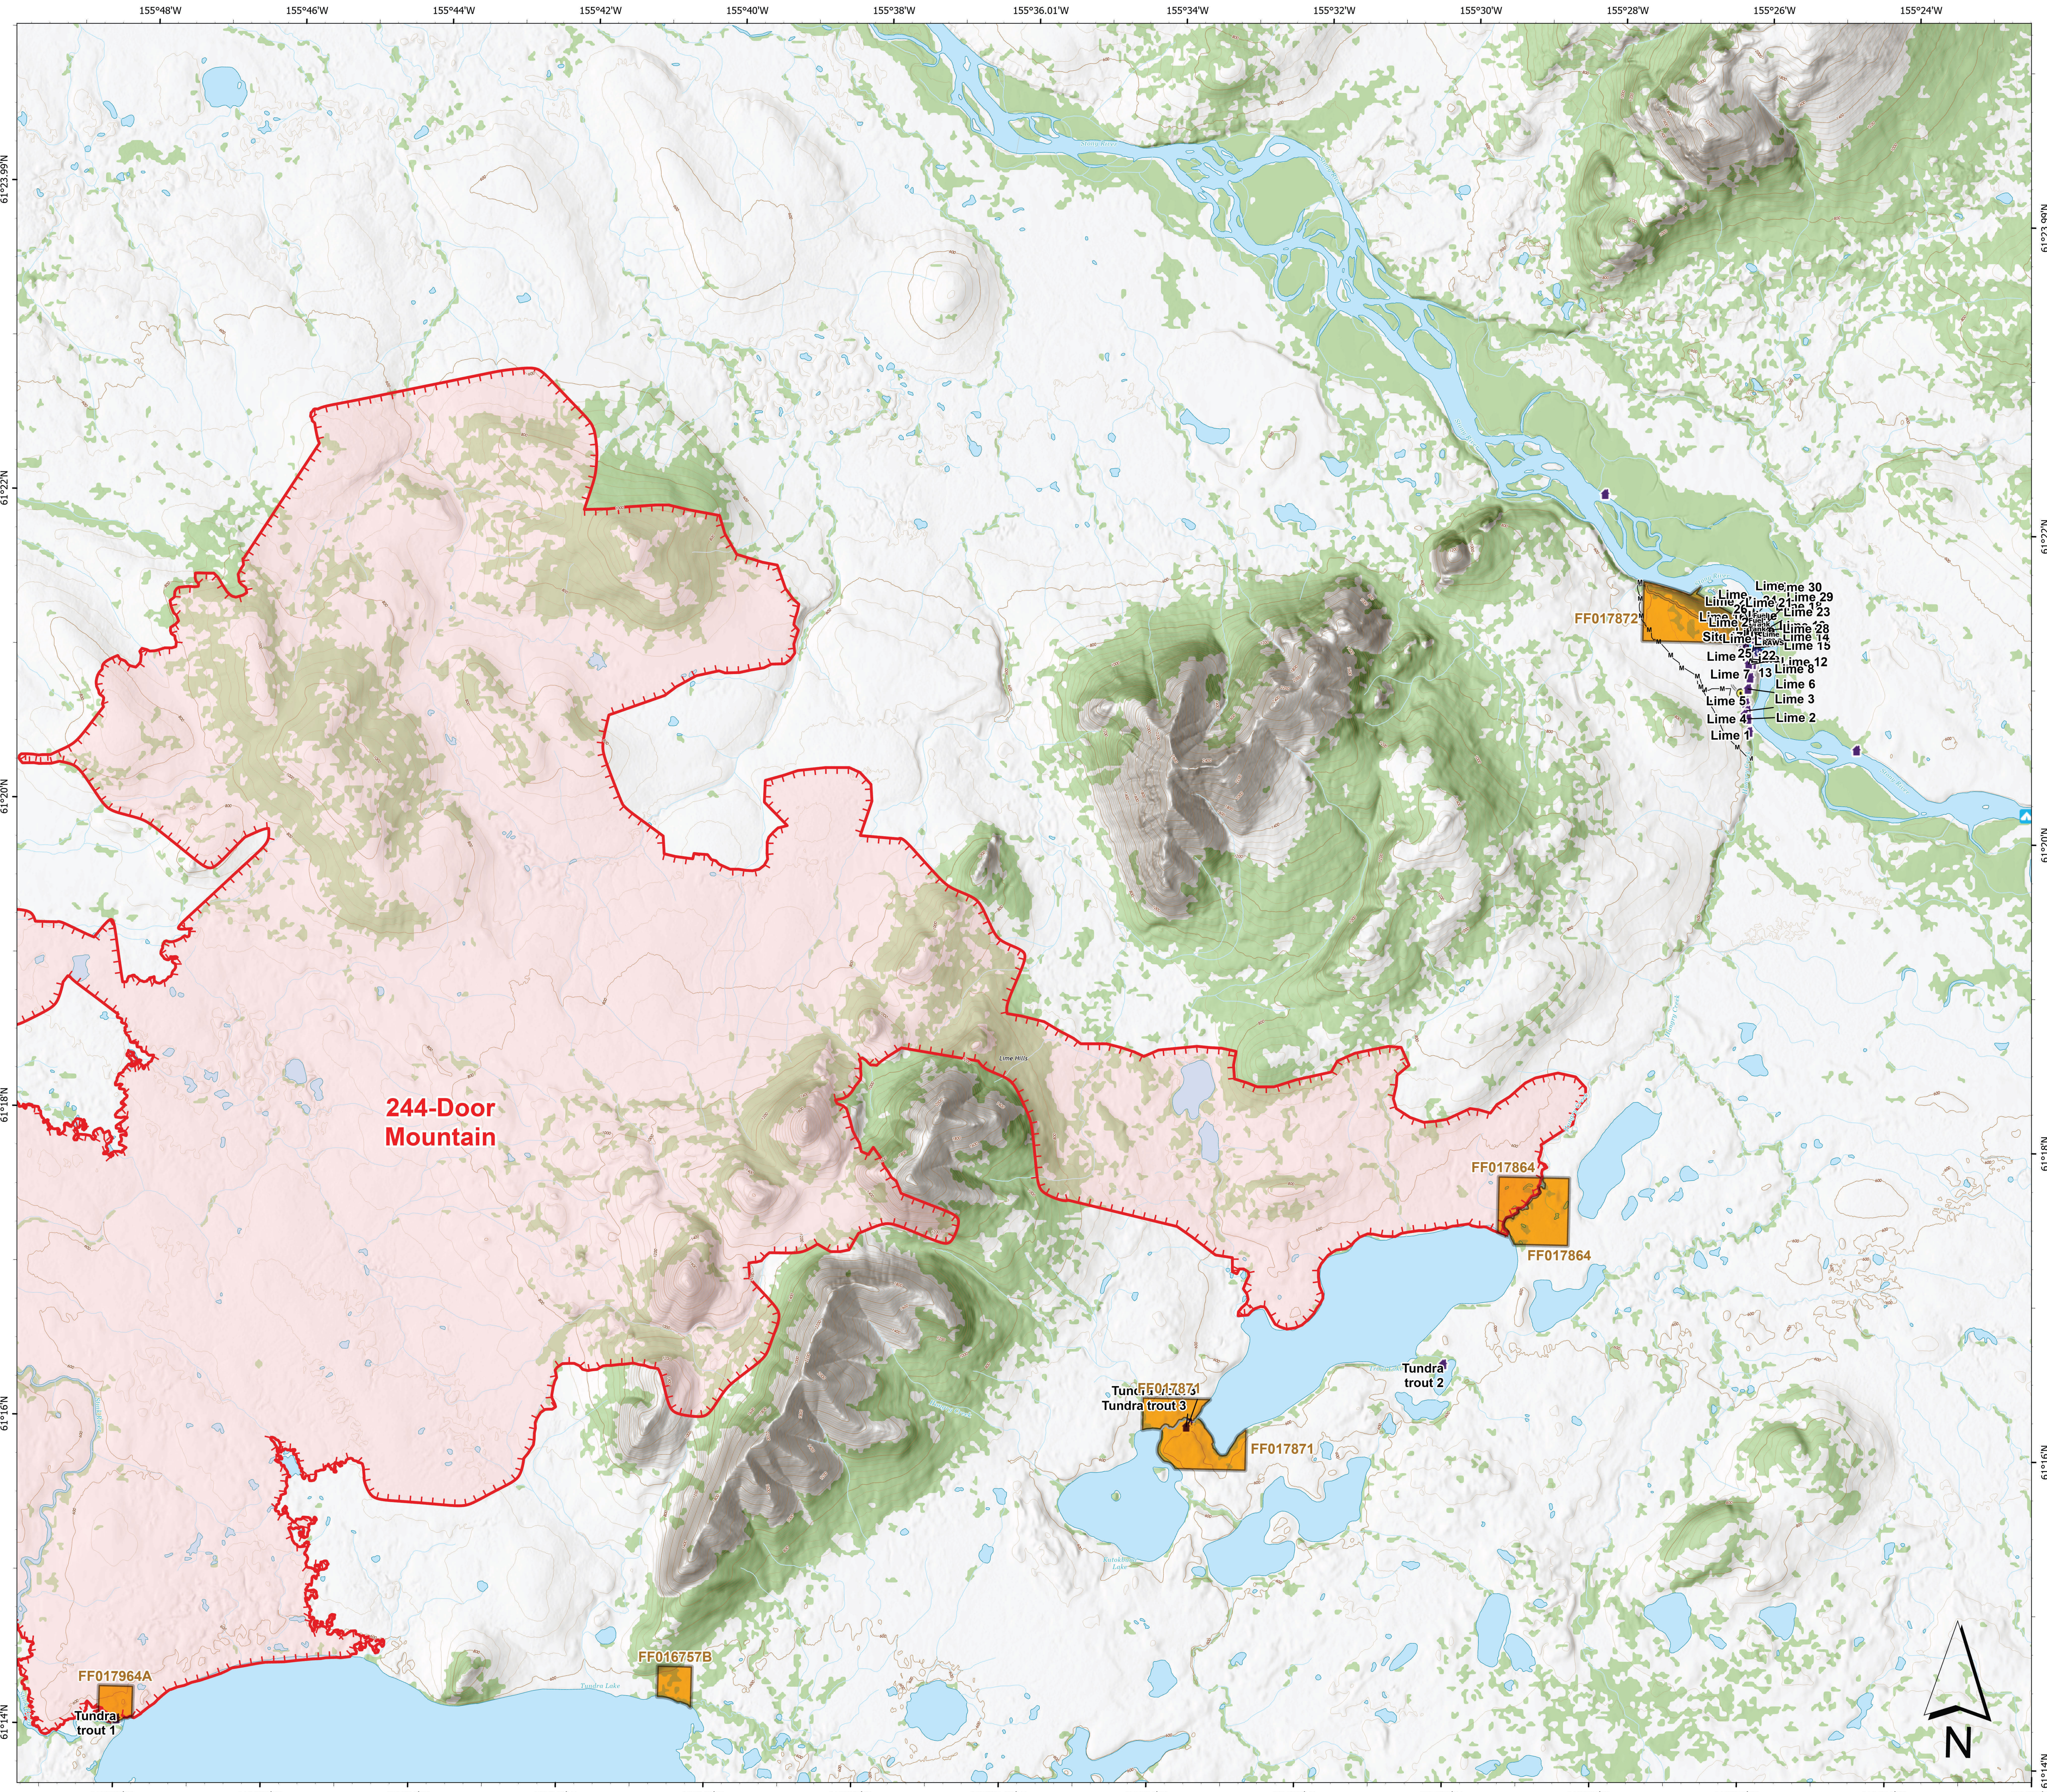

Operations Map Lime Village/ Trout Lake

Lime Complex
AK-SWS-204899
7-05-2022

- Communities
- Structure
- Camp
- Communications
- Other
- Mobile Weather Unit
- Hazard
- Native Allotments
- SWS Planning Groups w/ IMT
- Completed Mixed Construction Line
- Access or Improved Road
- Other
- Uncontained
- Wildfire Daily Fire Perimeter
- LandCover_Woodland

7/4/2022 1949
Satellite Imagery
North American 1983 Datum, LatLong Grid

244-Door Mountain

- Lime 30
- Lime 29
- Lime 28
- Lime 27
- Lime 26
- Lime 25
- Lime 24
- Lime 23
- Lime 22
- Lime 21
- Lime 20
- Lime 19
- Lime 18
- Lime 17
- Lime 16
- Lime 15
- Lime 14
- Lime 13
- Lime 12
- Lime 11
- Lime 10
- Lime 9
- Lime 8
- Lime 7
- Lime 6
- Lime 5
- Lime 4
- Lime 3
- Lime 2
- Lime 1

FF017964A
Tundra trout 1

FF016757B

FF017871
Tundra trout 3

FF017871
Tundra trout 2

FF017864

FF017864