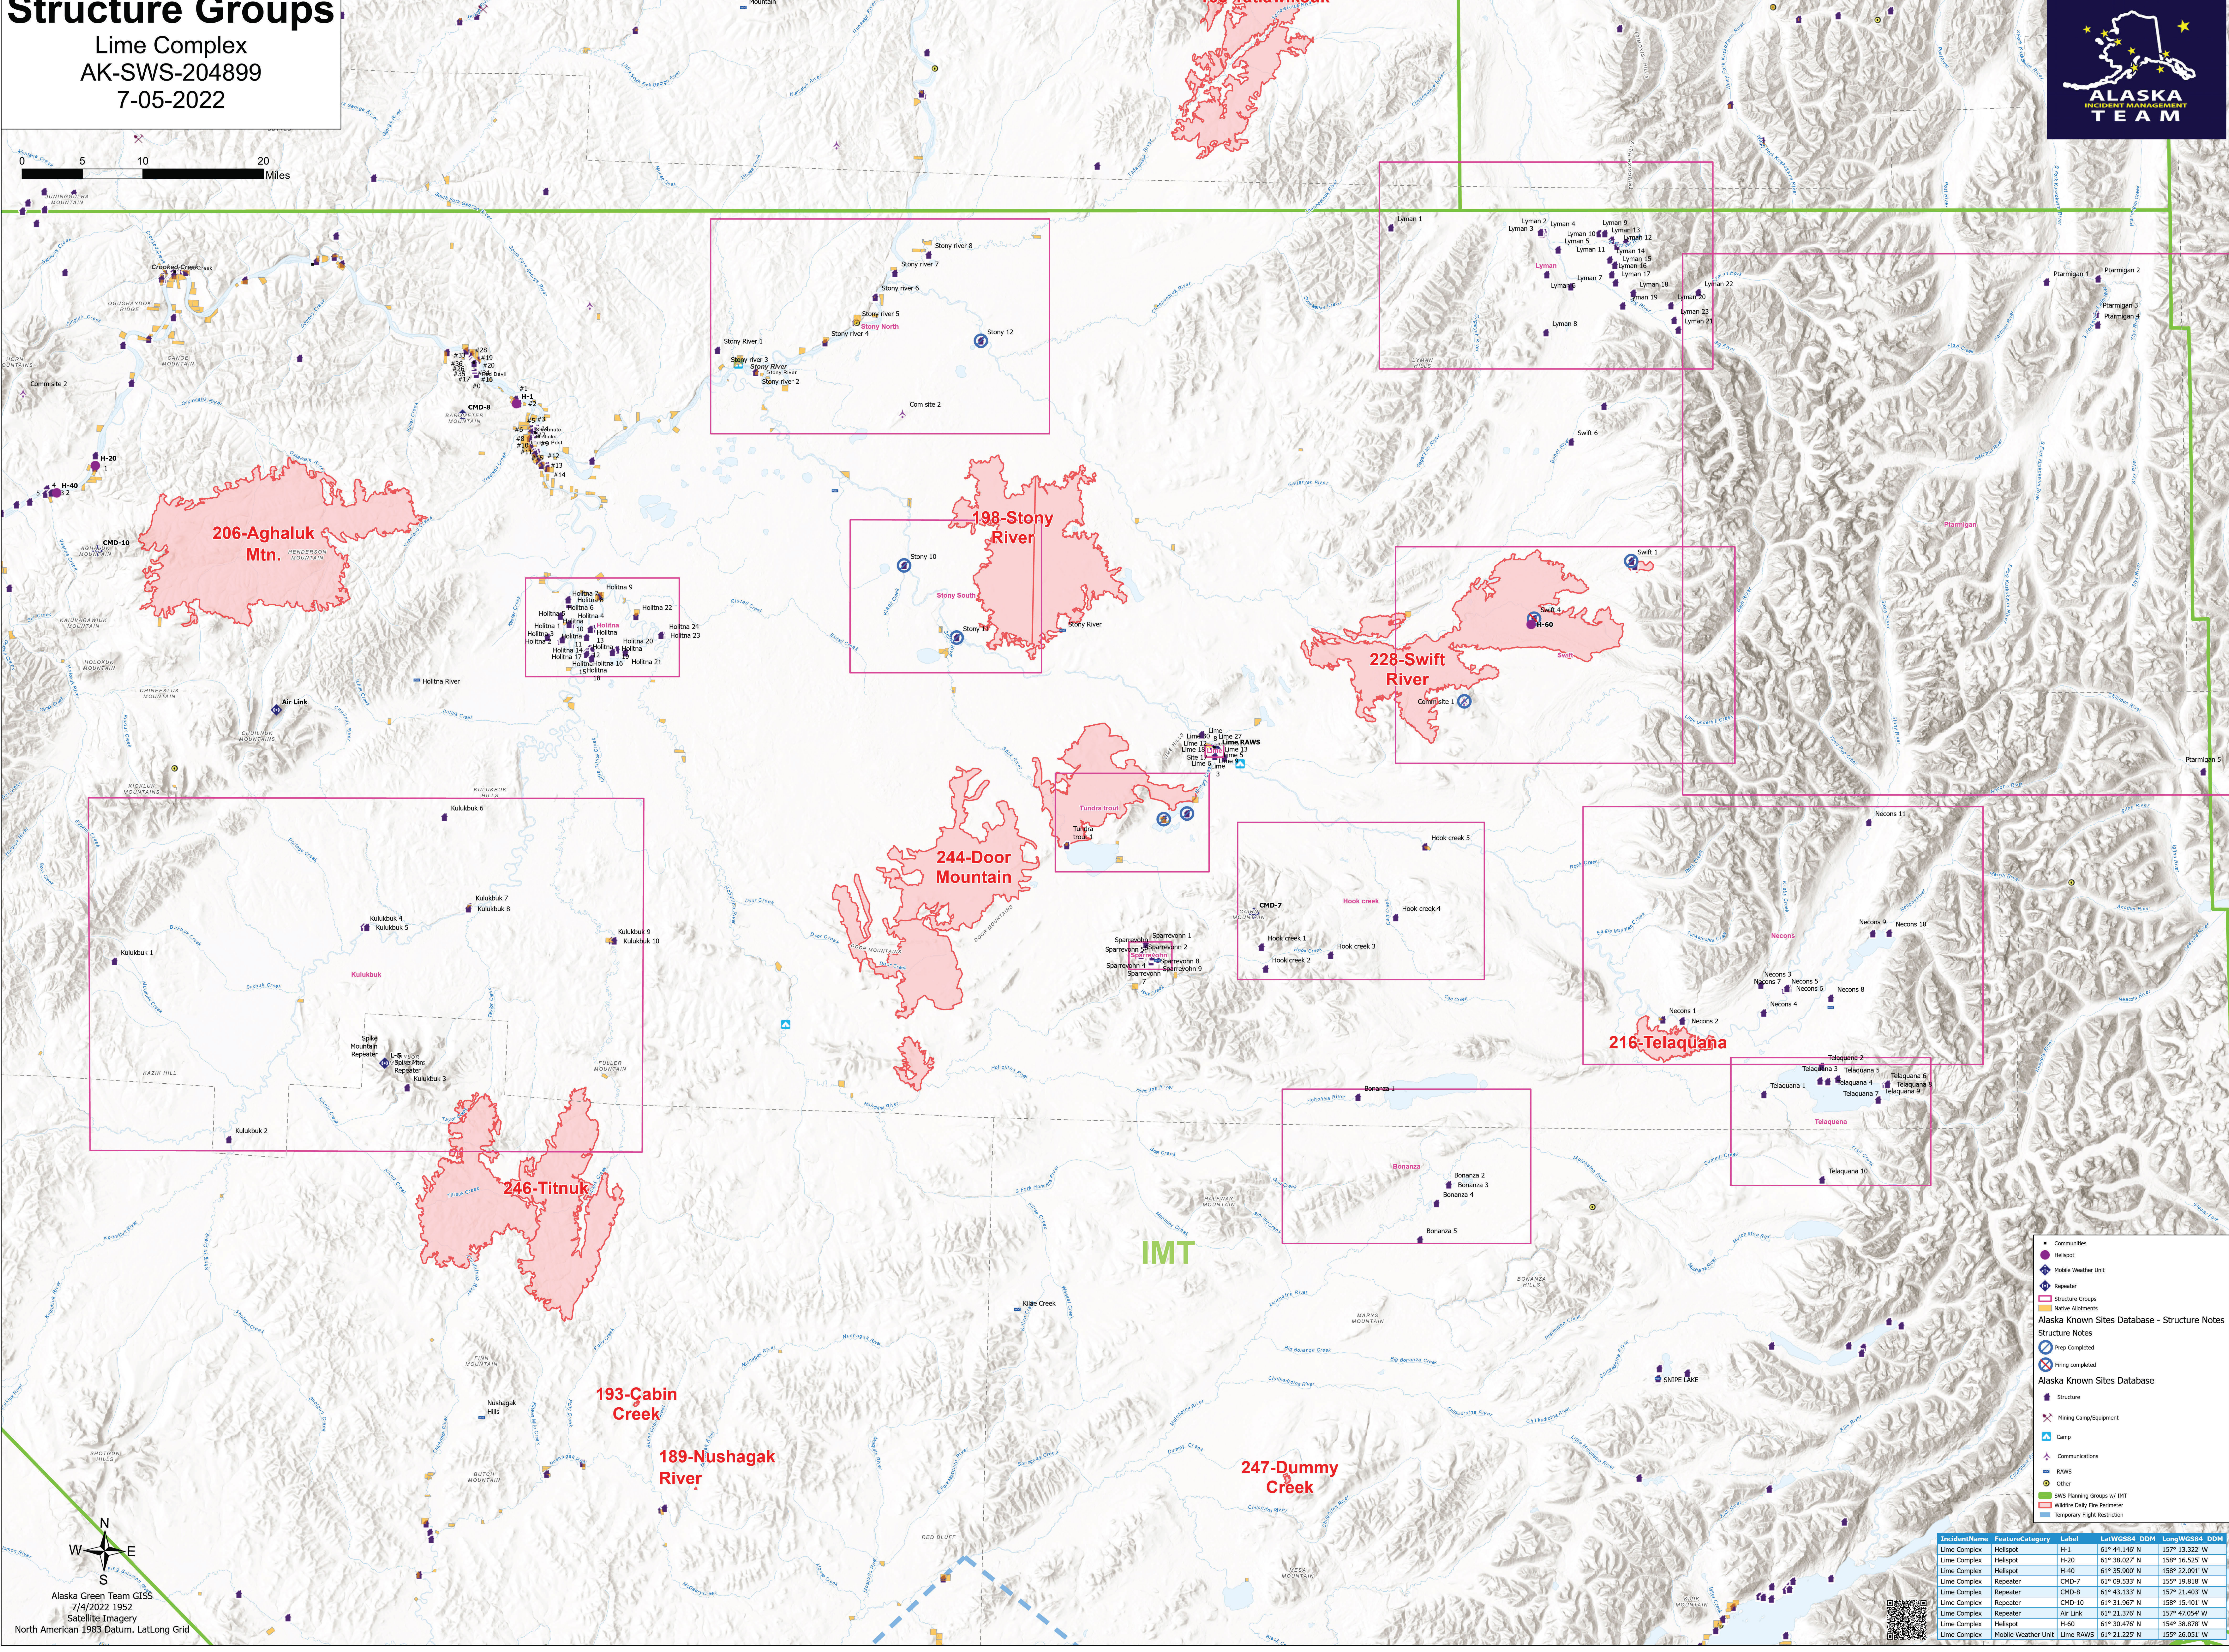

Structure Groups

Lime Complex
AK-SWS-204899
7-05-2022

- Communities
- Helispot
- Mobile Weather Unit
- Repeater
- Structure Groups
- Native Allotments

Alaska Known Sites Database - Structure Notes

- Prep completed
- Firing completed

Alaska Known Sites Database

- Structure
- Mining Camp/Equipment
- Camp
- Communications
- RAWS
- Other
- SWS Planning Groups w/ IMT
- Water Daily Fire Perimeter
- Temporary Flight Restriction