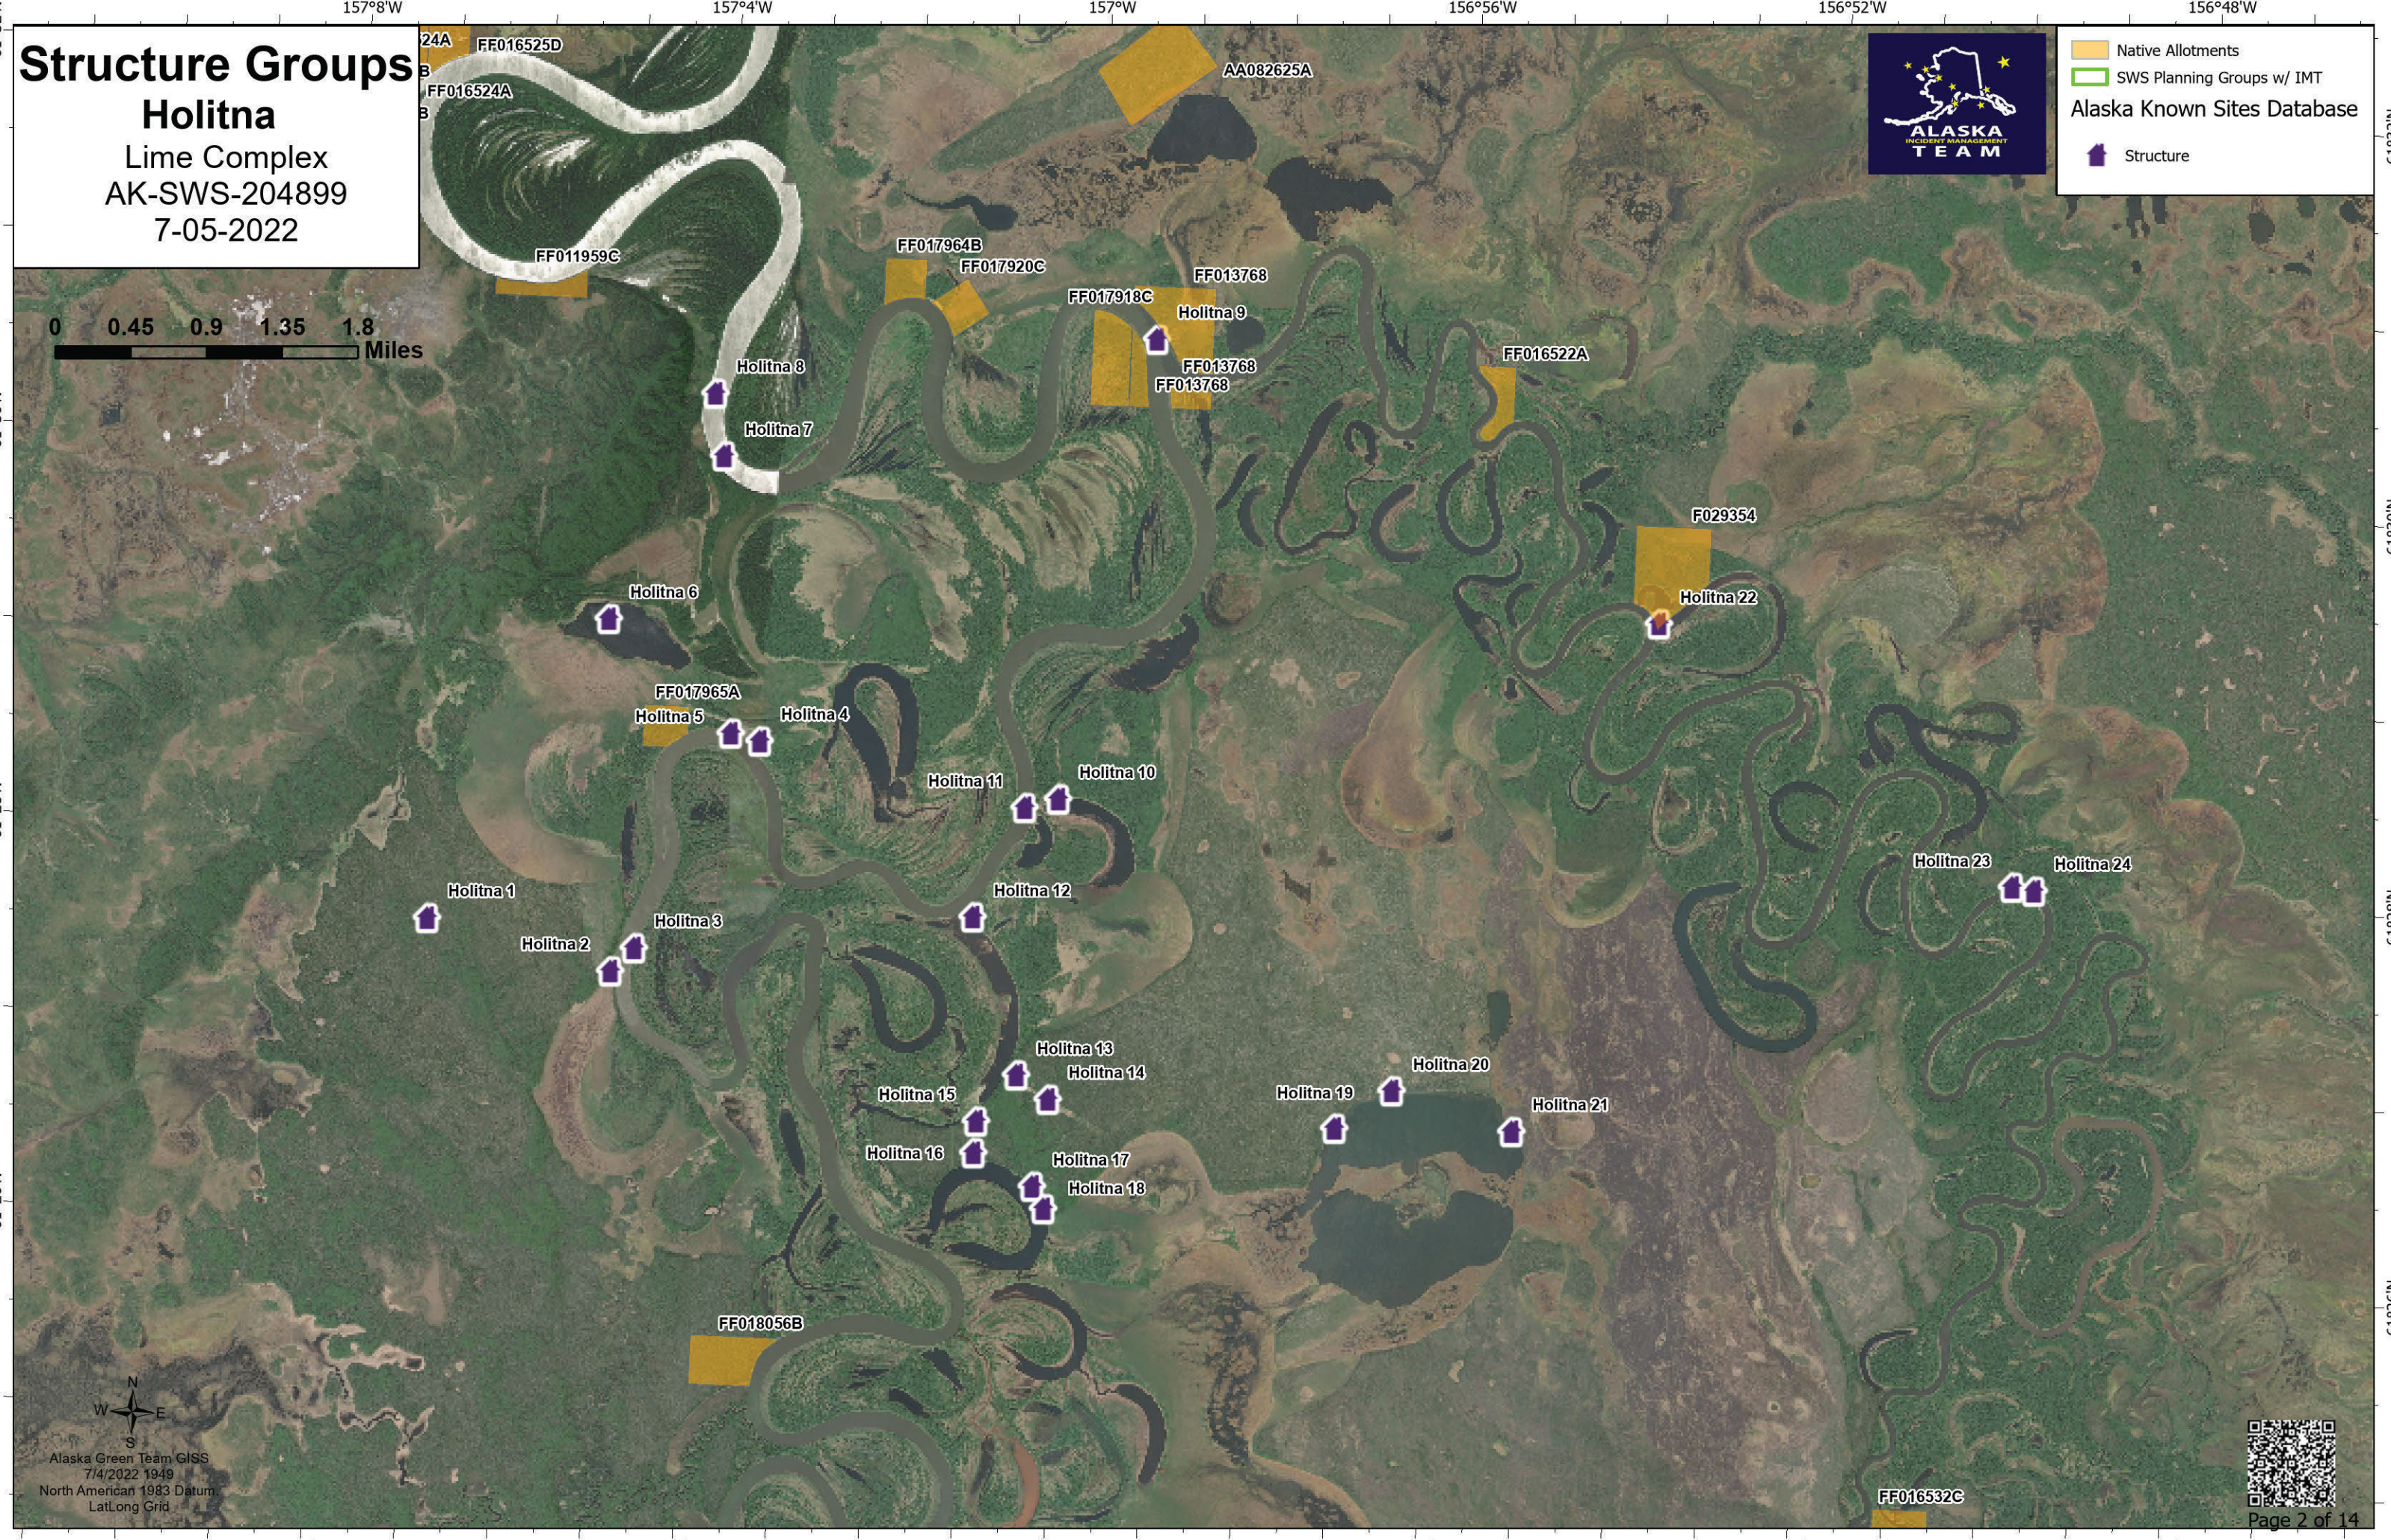

# Structure Groups

## Holitna

Lime Complex  
AK-SWS-204899  
7-05-2022

- Native Allotments
- SWS Planning Groups w/ IMT
- Alaska Known Sites Database
- Structure

Alaska Green Team GLSS  
7/4/2022 1949  
North American 1983 Datum  
Lat/Long Grid