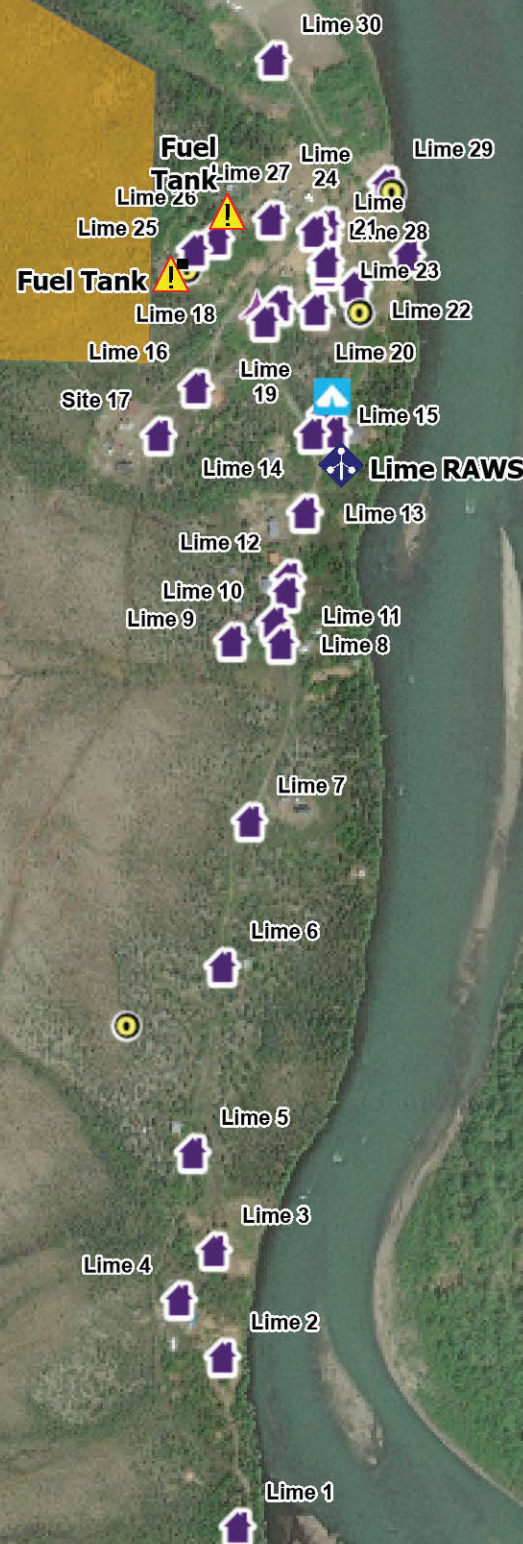

Structure Groups

Lime

Lime Complex
AK-SWS-204899
7-05-2022

- Communities
- Communications
 - Mobile Weather Unit
- Safety
 - Hazard
 - Native Allotments
 - SWS Planning Groups w/ IMT
- Alaska Known Sites Database
 - Structure
 - Camp
 - Communications
 - Other

FF017872

Alaska Green Team GISS
7/4/2022 1950
North American 1983 Datum
Lat/Long Grid