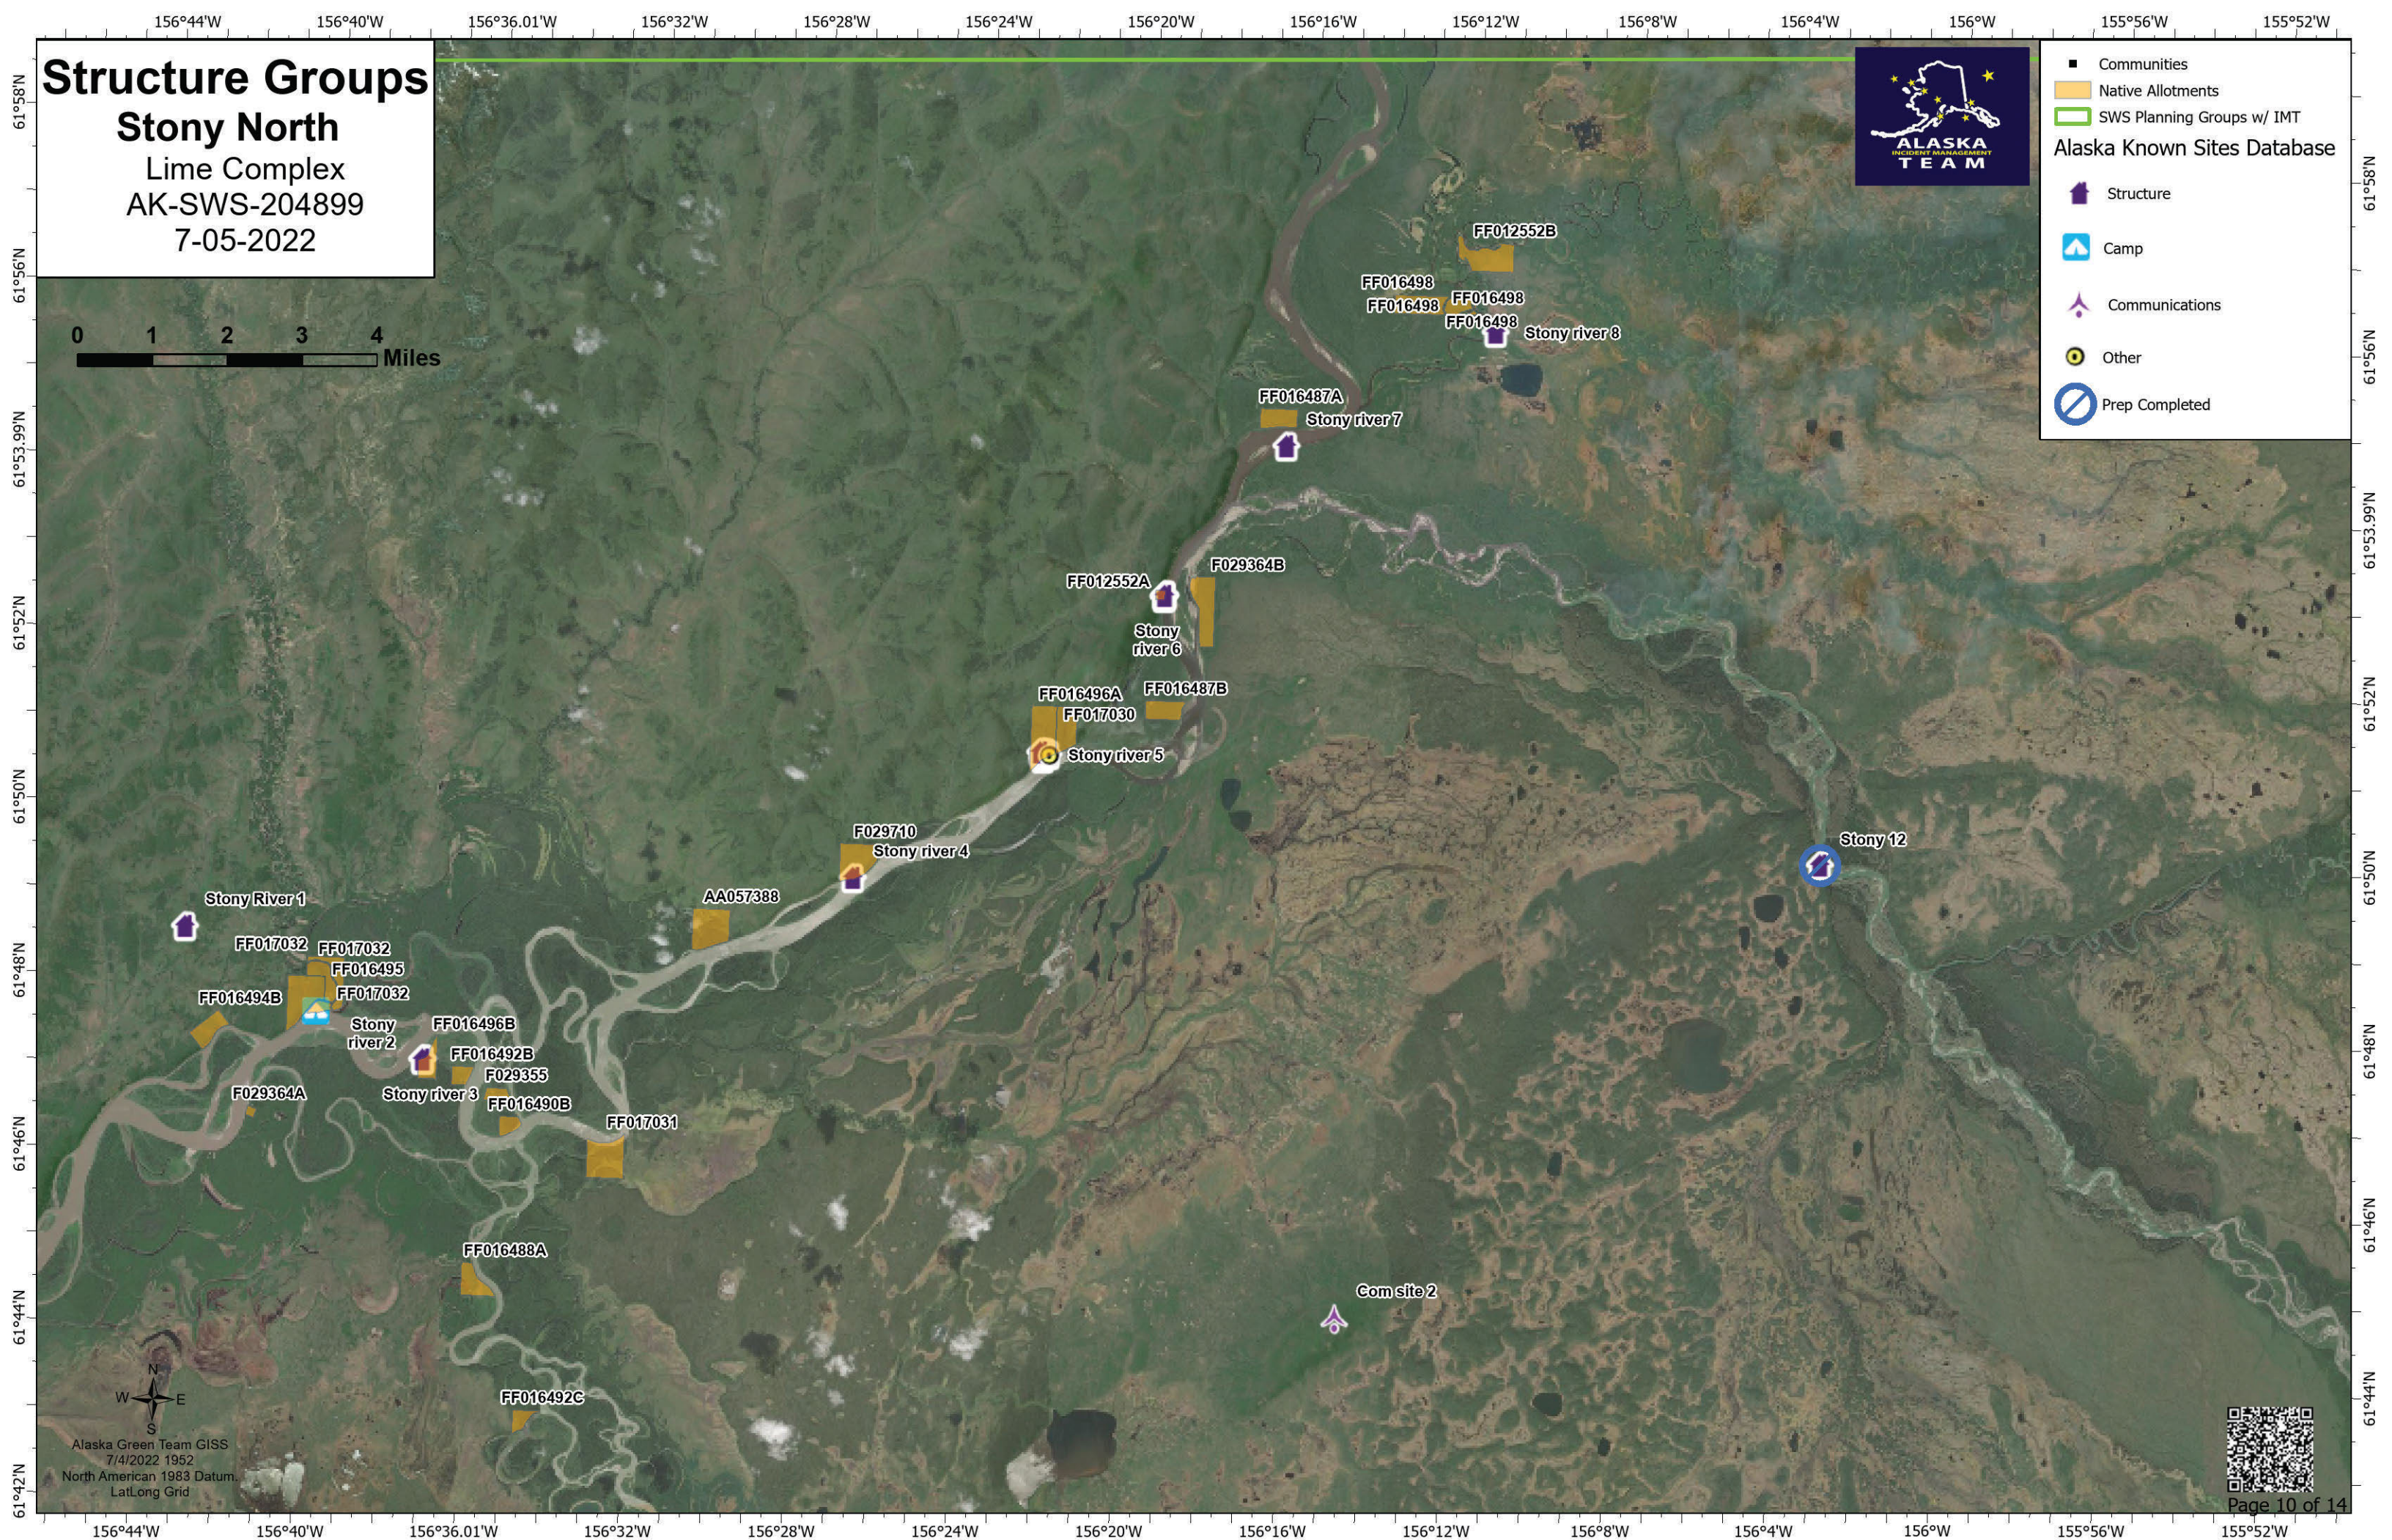

# Structure Groups

## Stony North

Lime Complex  
AK-SWS-204899  
7-05-2022

- Communities
  - Native Allotments
  - SWS Planning Groups w/ IMT
- Alaska Known Sites Database
- Structure
  - Camp
  - Communications
  - Other
  - Prep Completed

Alaska Green Team GISS  
7/4/2022 1952  
North American 1983 Datum  
Lat/Long Grid