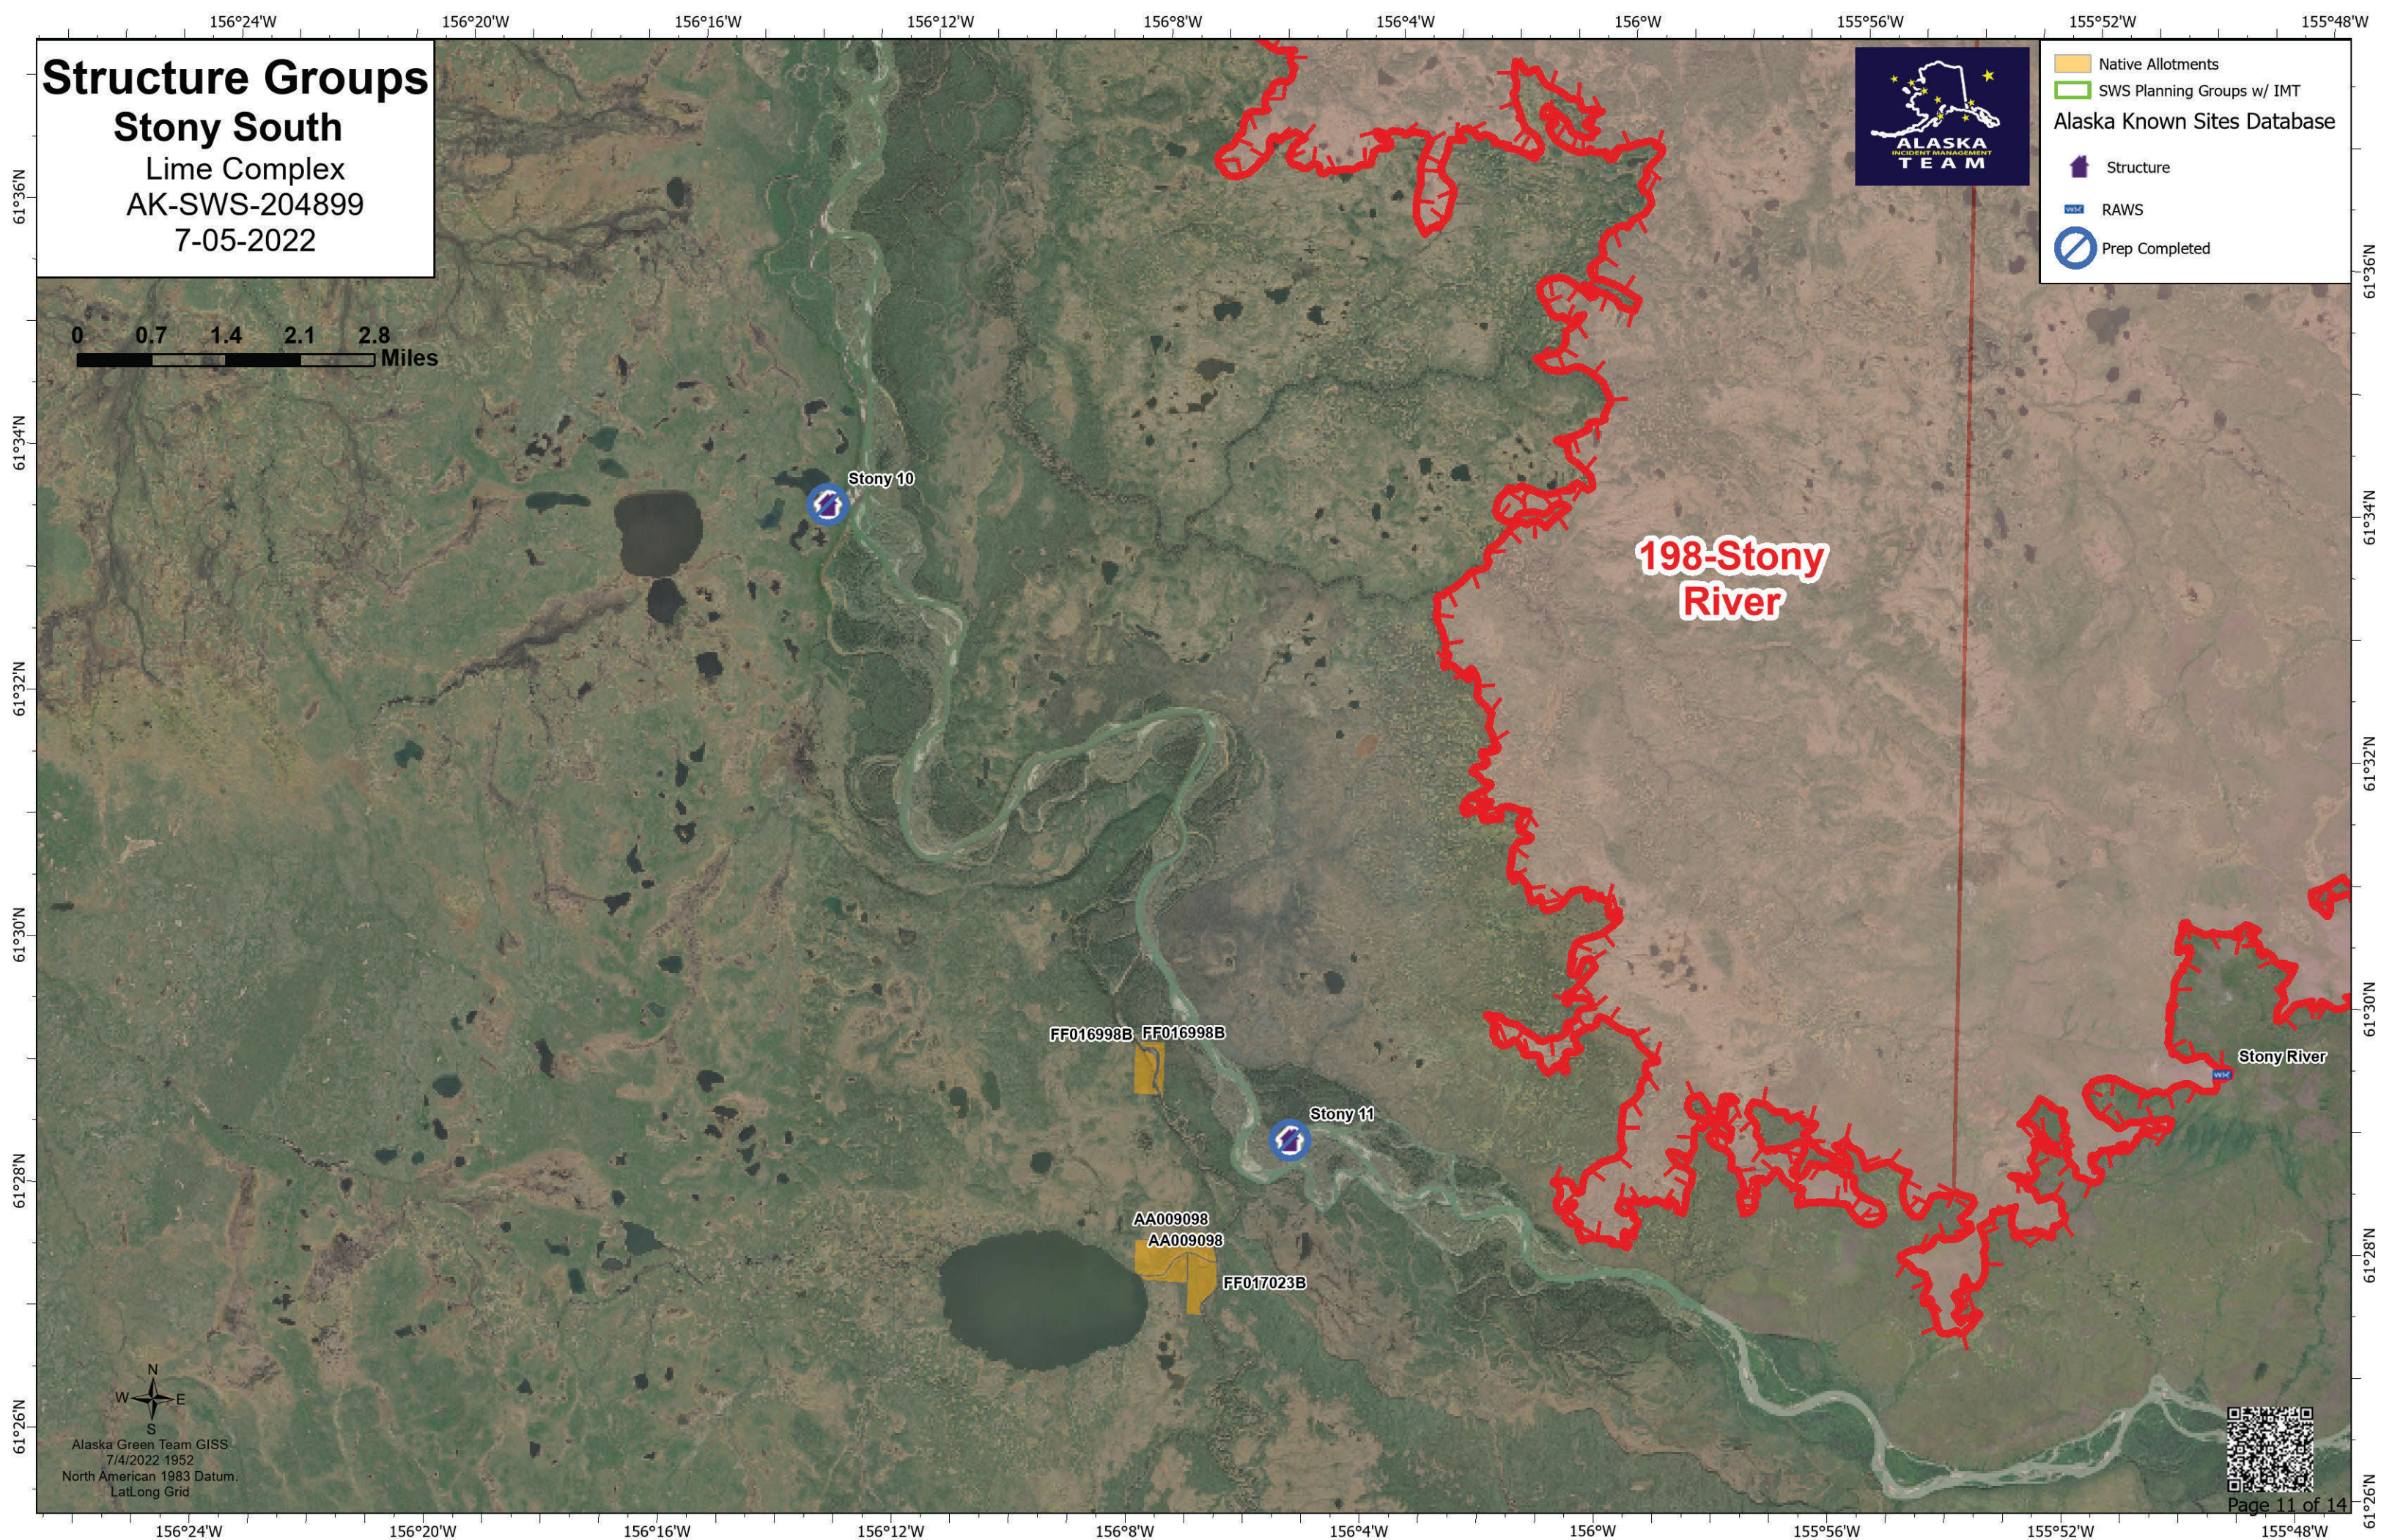

# Structure Groups

## Stony South

Lime Complex  
AK-SWS-204899  
7-05-2022

- Native Allotments
- SWS Planning Groups w/ IMT
- Alaska Known Sites Database
  - Structure
  - RAWS
  - Prep Completed

Alaska Green Team GISS  
7/4/2022 1952  
North American 1983 Datum  
LatLong Grid