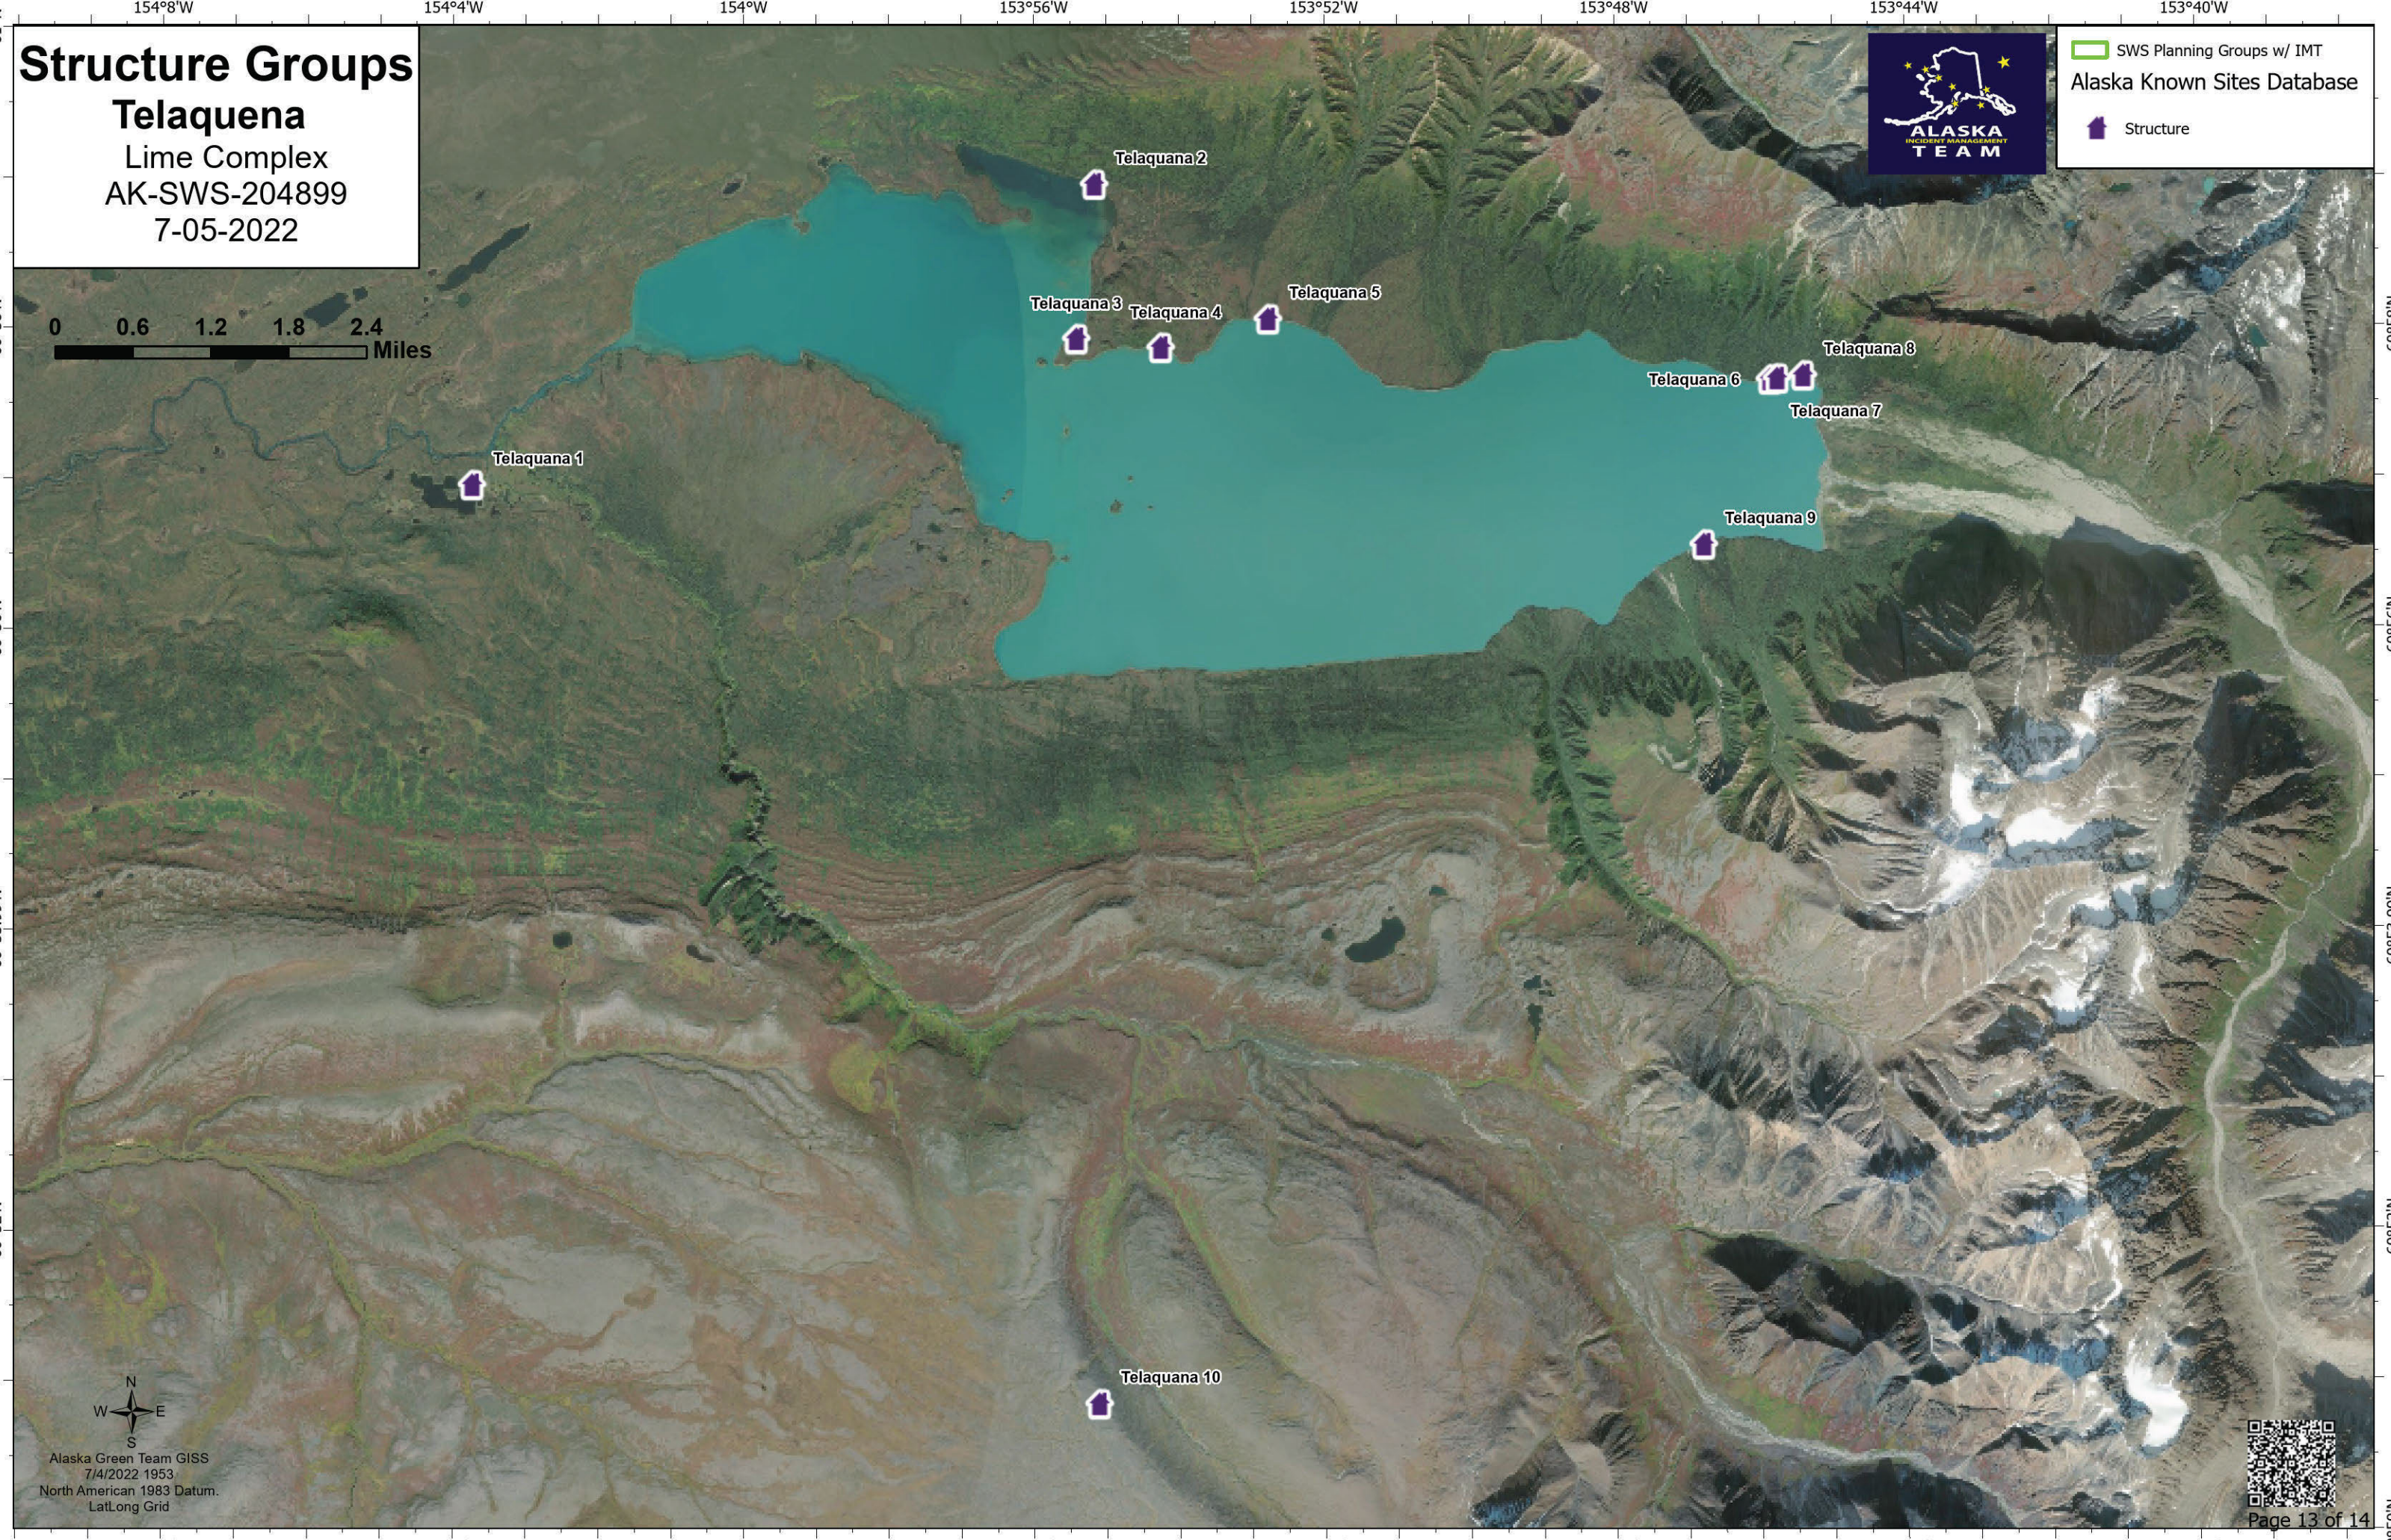

# Structure Groups

**Telaquana**  
Lime Complex  
AK-SWS-204899  
7-05-2022

SWS Planning Groups w/ IMT  
Alaska Known Sites Database

- Structure

Alaska Green Team GISS  
7/4/2022 1953  
North American 1983 Datum  
LatLong Grid