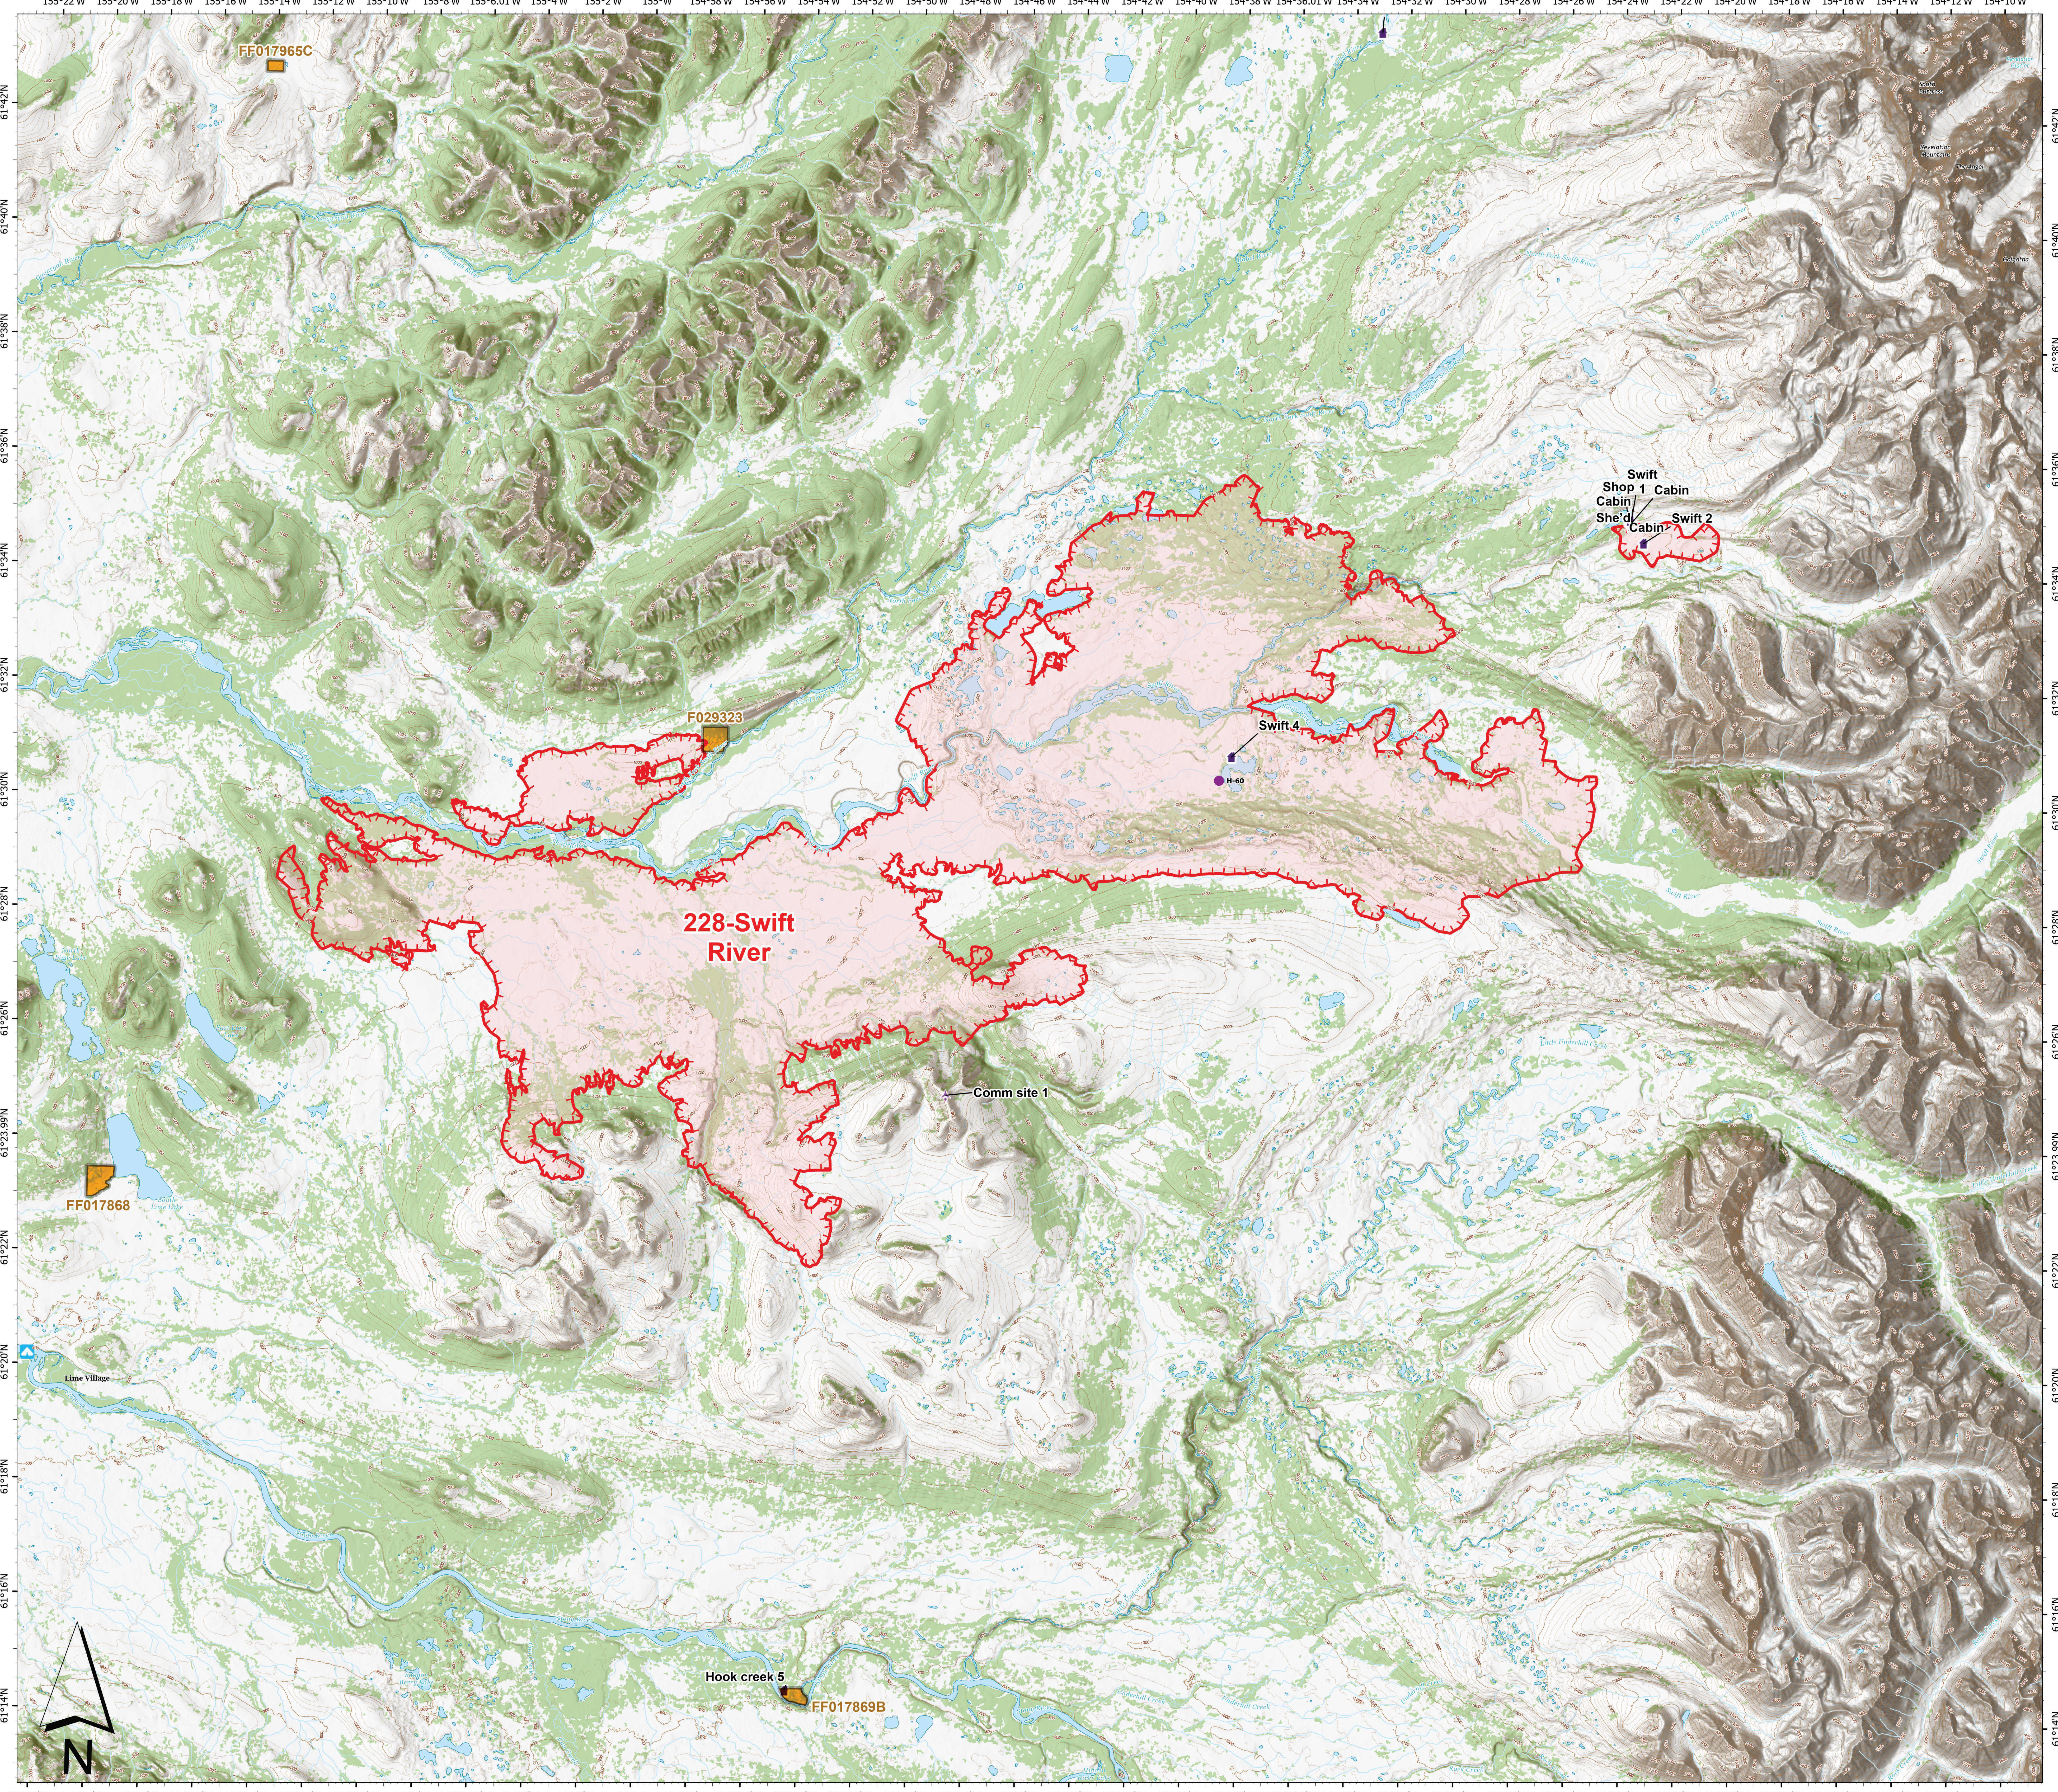

Operations Map 228-Swift River

Lime Complex
AK-SWS-204899
7-06-2022

- Structure
- Camp
- Communications
- Helispot
- Native Allotments
- SWS Planning Groups w/ IMT
- Uncontained
- Wildfire Daily Fire Perimeter
- LandCover_Woodland

7/5/2022 2019
Satellite Imagery
North American 1983 Datum, LatLong Grid