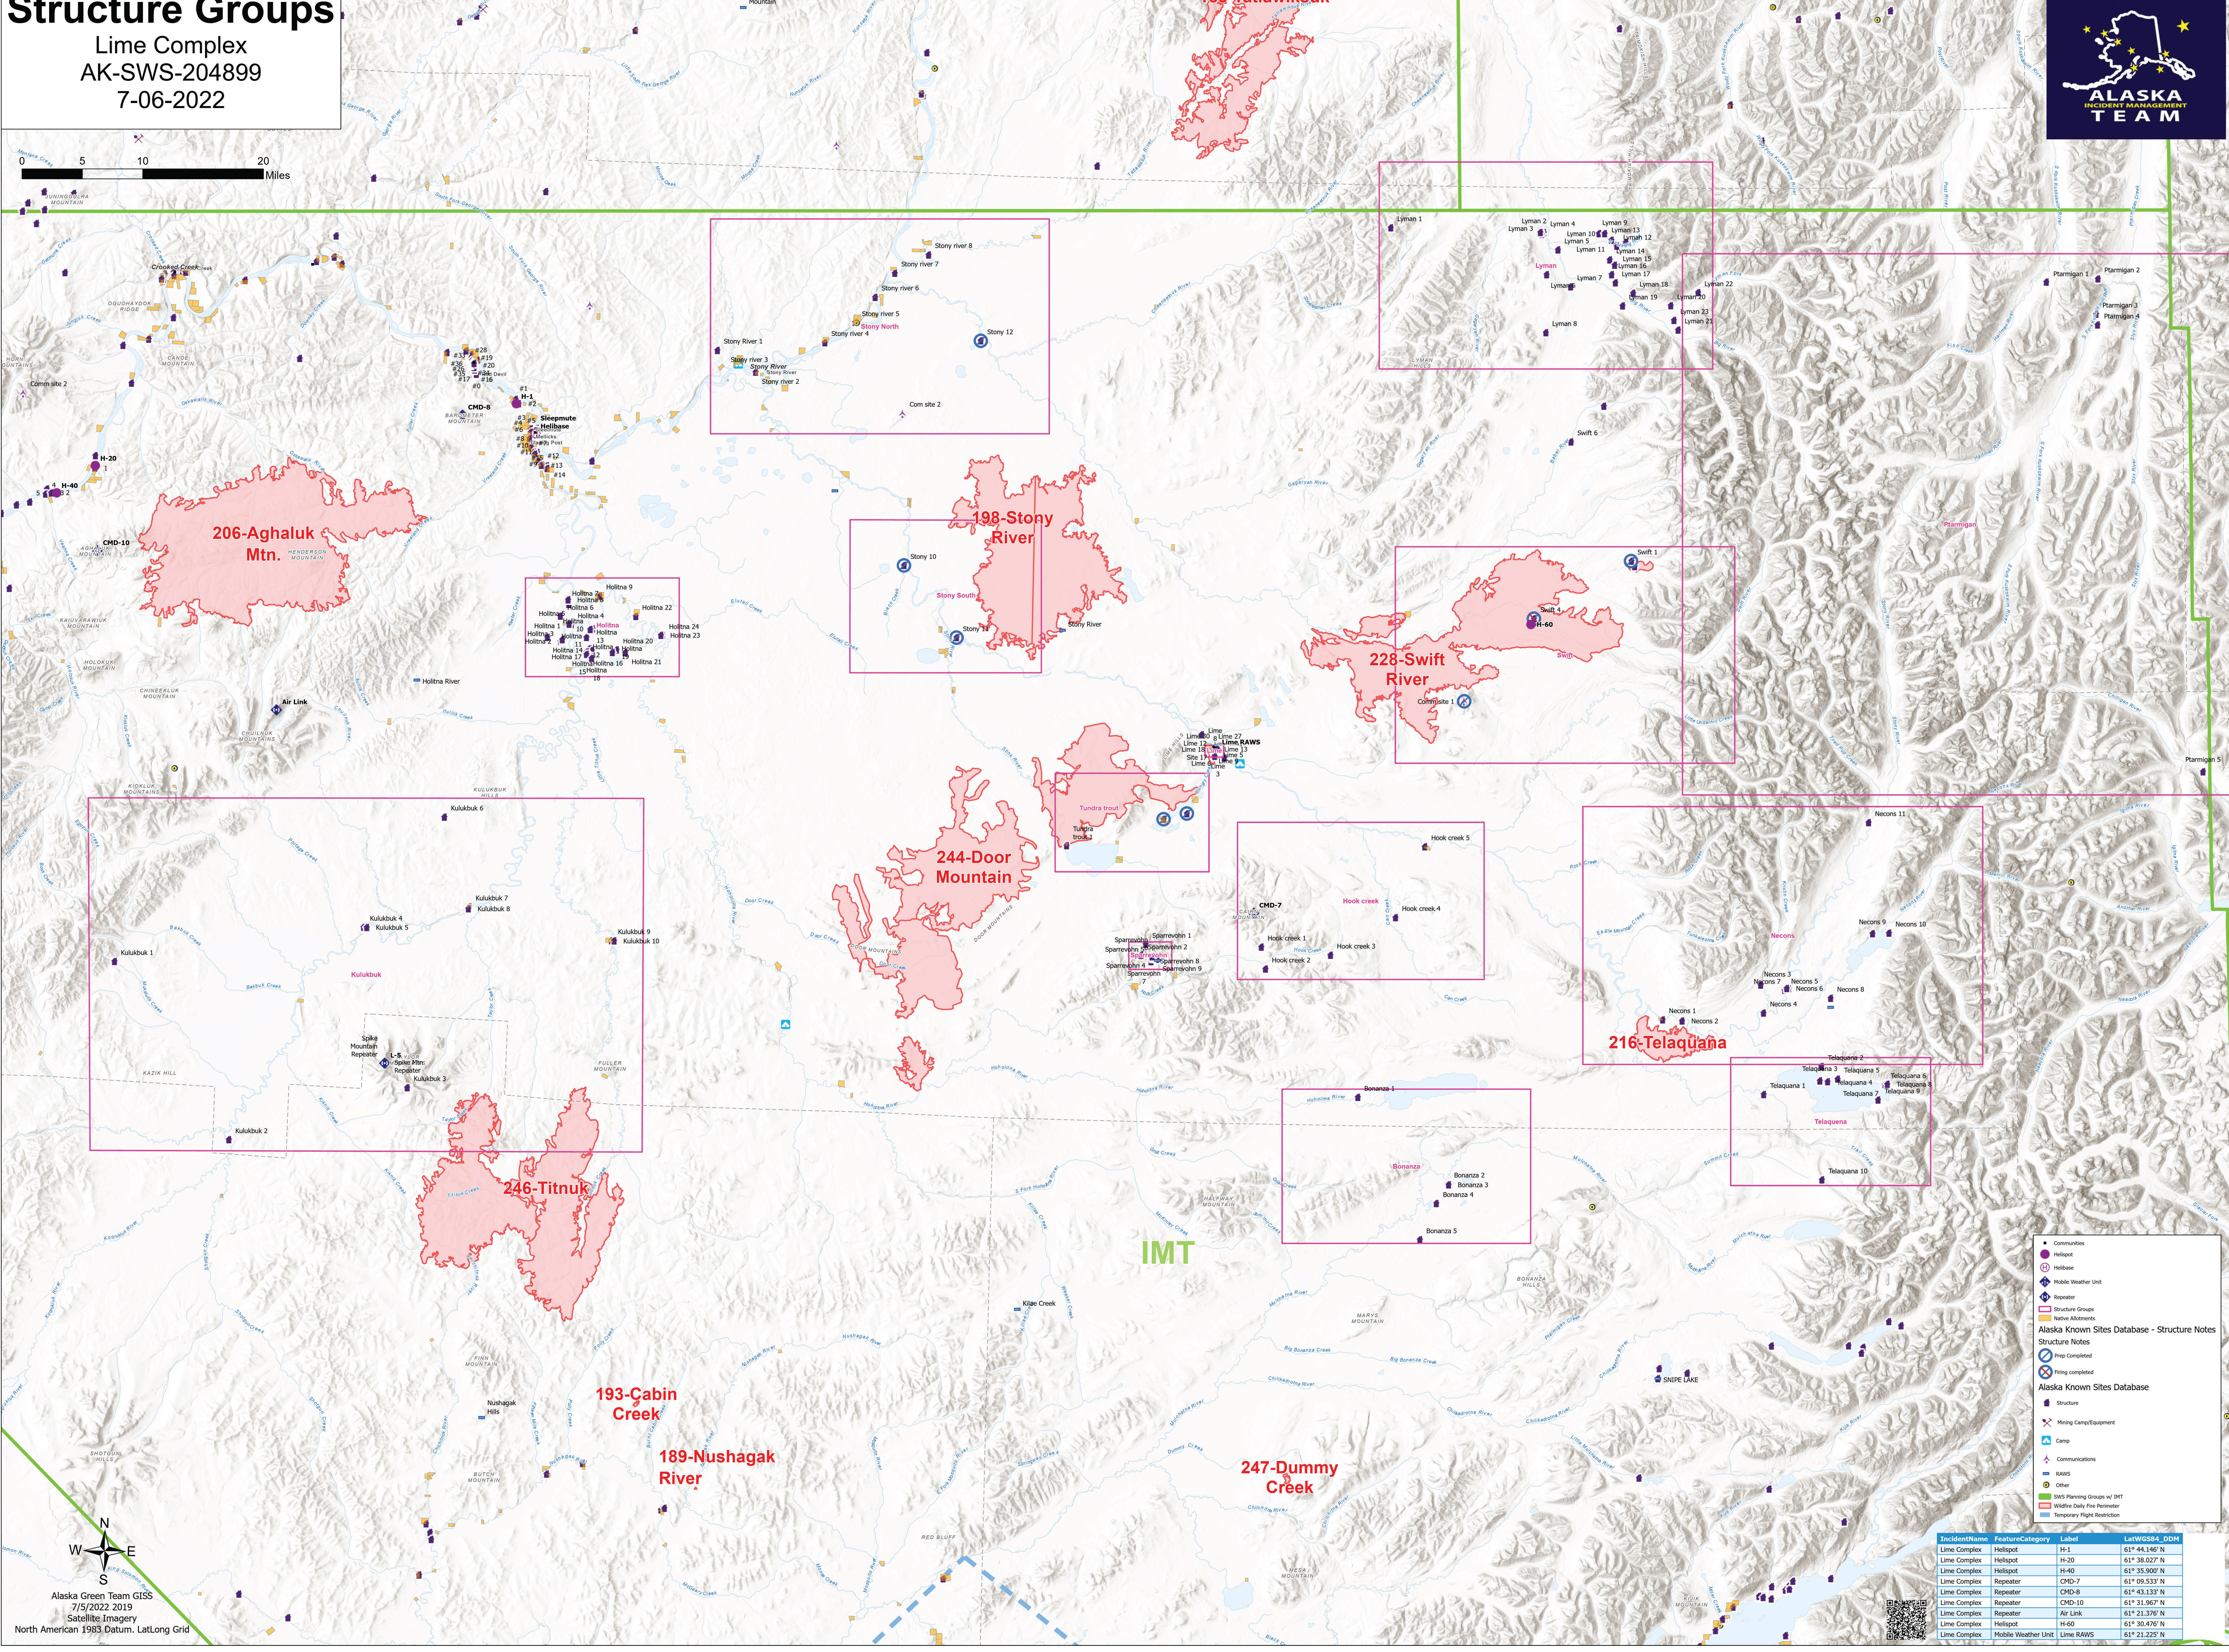

Structure Groups

Lime Complex
AK-SWS-204899
7-06-2022

Alaska Green Team GIS
7/5/2022 2019
Satellite Imagery
North American 1983 Datum, Lat/Long Grid

Legend

- Communities
- Helispot
- Helibase
- Mobile Weather Unit
- Repeater
- Structure Groups
- Alaska Known Sites Database - Structure Notes
- Prep Completed
- Firing Completed
- Alaska Known Sites Database
- Structure
- Mining Camp/Equipment
- Camp
- Communications
- RAWS
- Other
- SWS Planning Groups w/ DIT
- Water Only Fire Restriction
- Temporary Flight Restriction

IncidentName	FeatureCategory	Label	LatWGS84_DDM
Lime Complex	Helispot	H-1	61° 44.146' N
Lime Complex	Helispot	H-20	61° 38.027' N
Lime Complex	Helispot	H-40	61° 35.900' N
Lime Complex	Repeater	CMD-7	61° 09.533' N
Lime Complex	Repeater	CMD-8	61° 43.133' N
Lime Complex	Repeater	CMD-10	61° 31.967' N
Lime Complex	Repeater	Air Link	61° 21.376' N
Lime Complex	Helispot	H-60	61° 30.476' N
Lime Complex	Mobile Weather Unit	Lime RAWs	61° 21.225' N