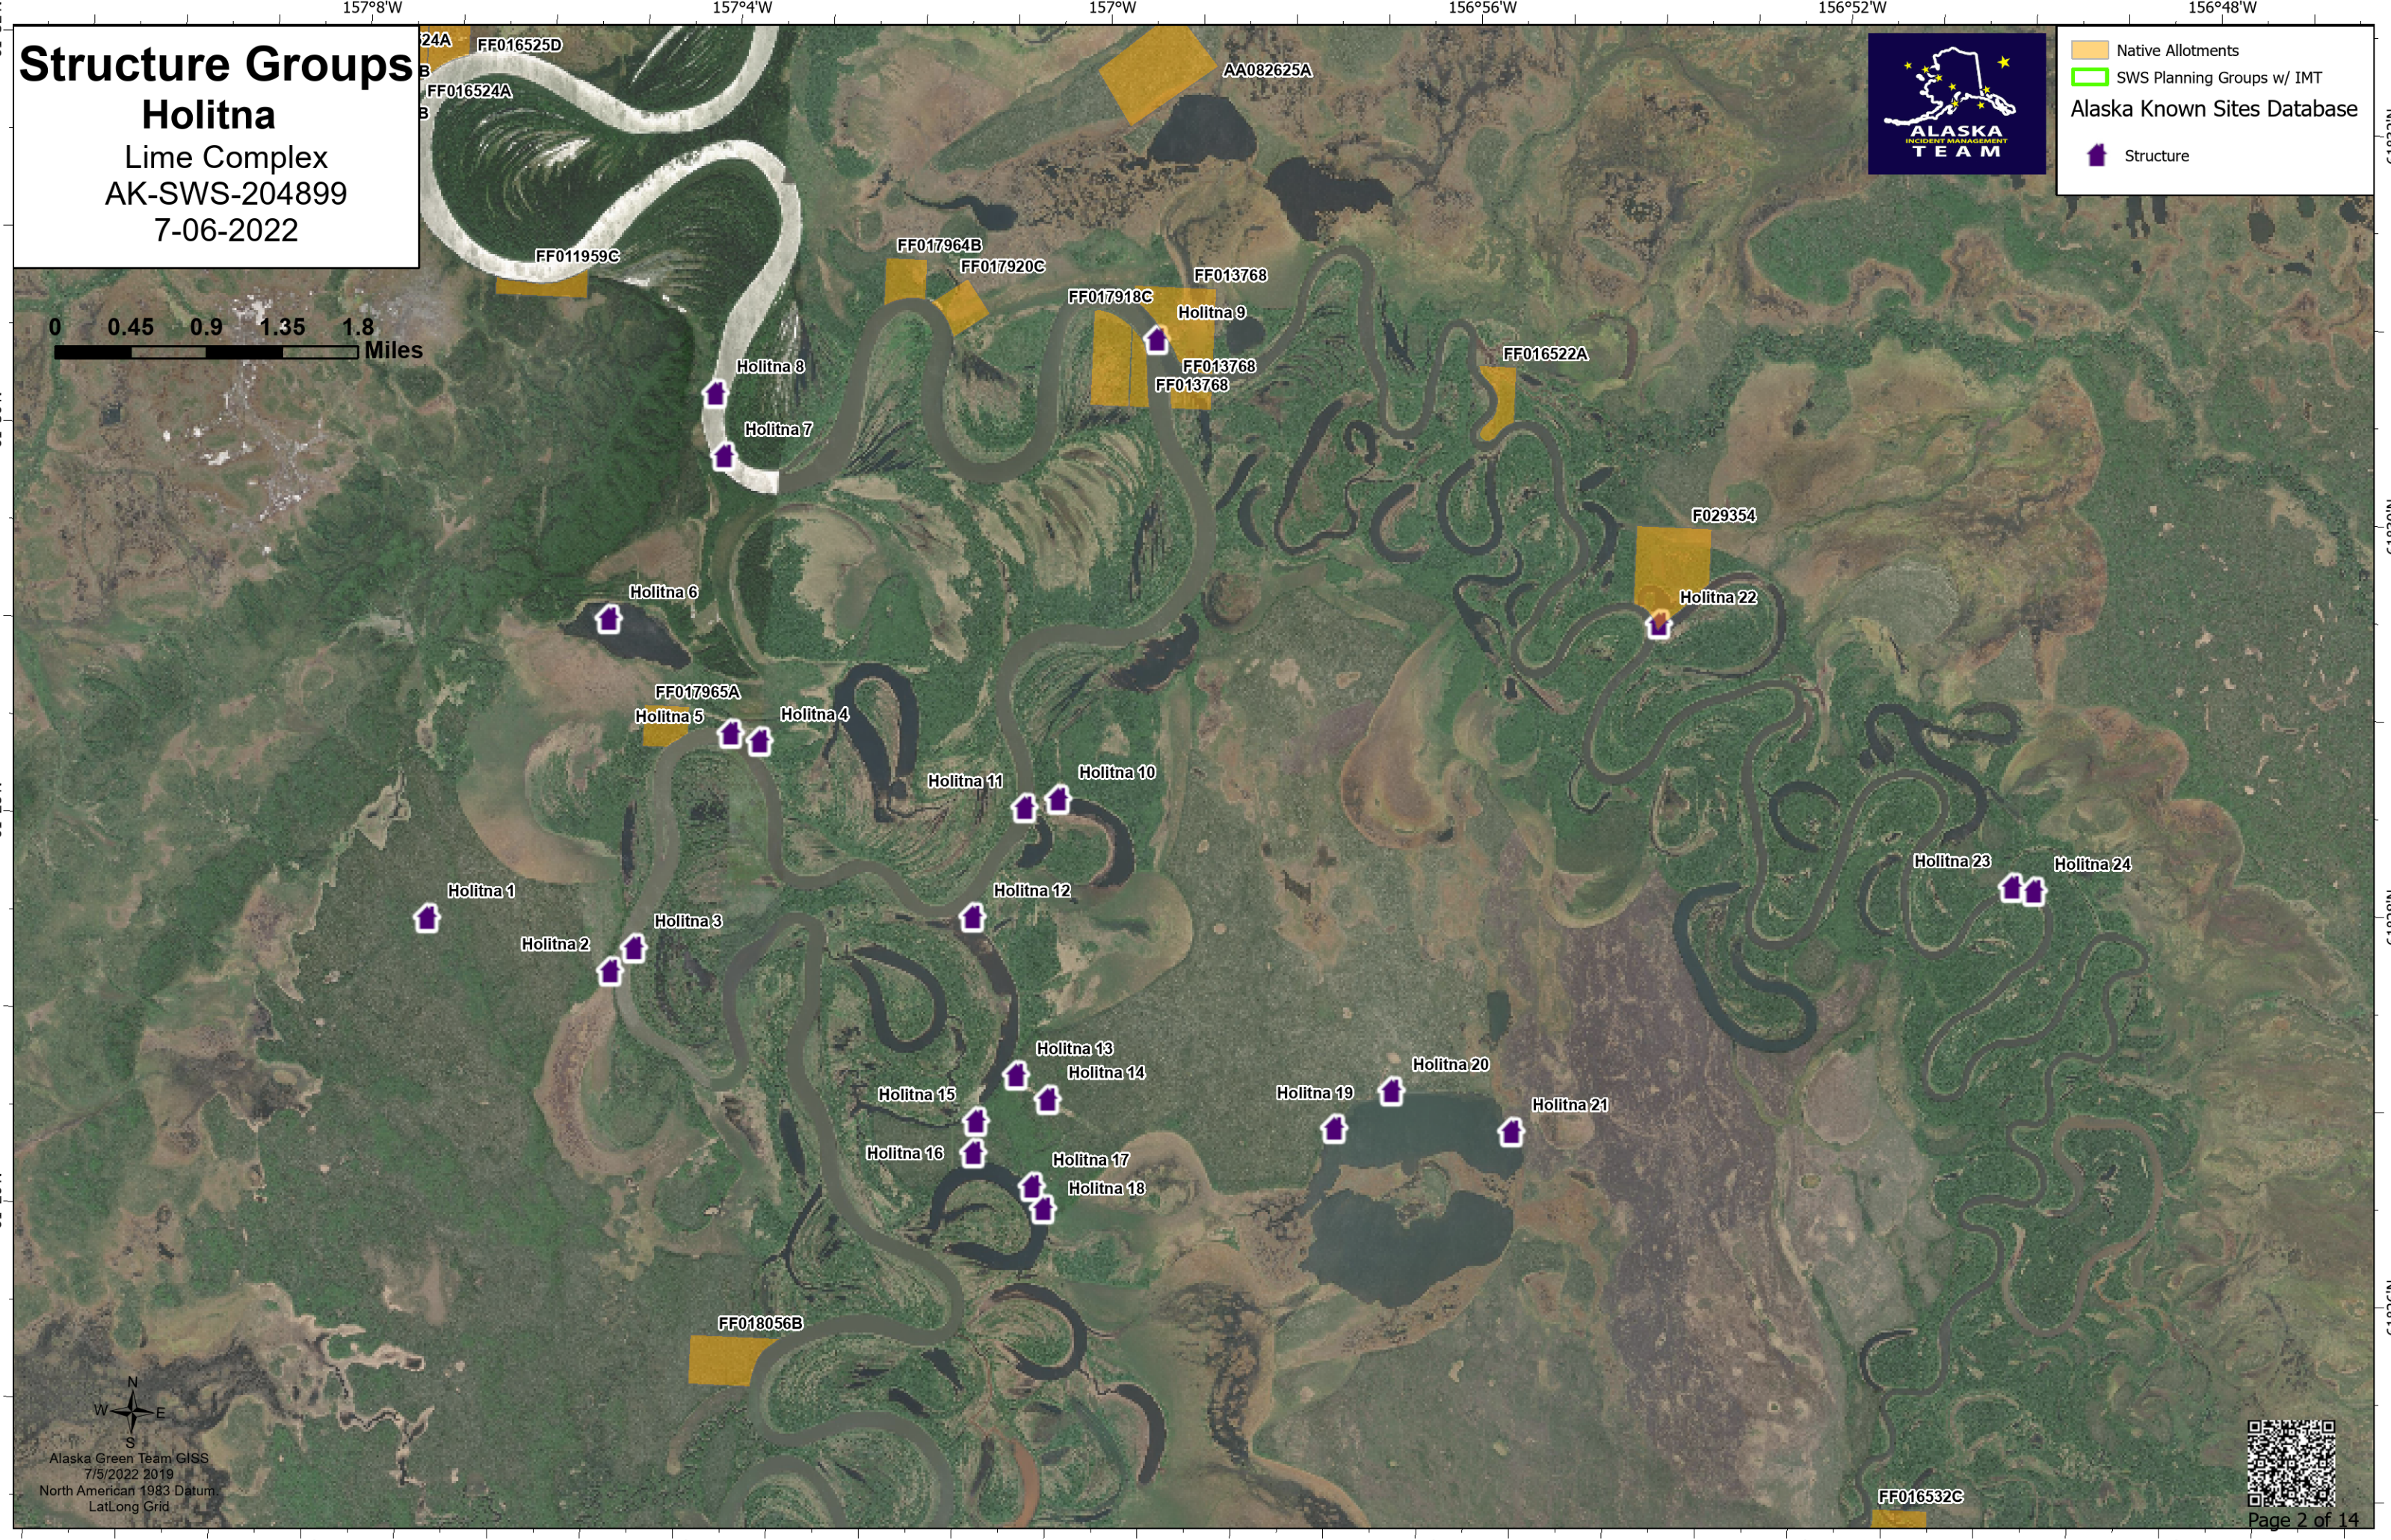

# Structure Groups

## Holitna

Lime Complex  
AK-SWS-204899  
7-06-2022

Native Allotments  
SWS Planning Groups w/ IMT  
Alaska Known Sites Database  
Structure

Alaska Green Team GLSS  
7/5/2022 2019  
North American 1983 Datum  
Lat/Long Grid