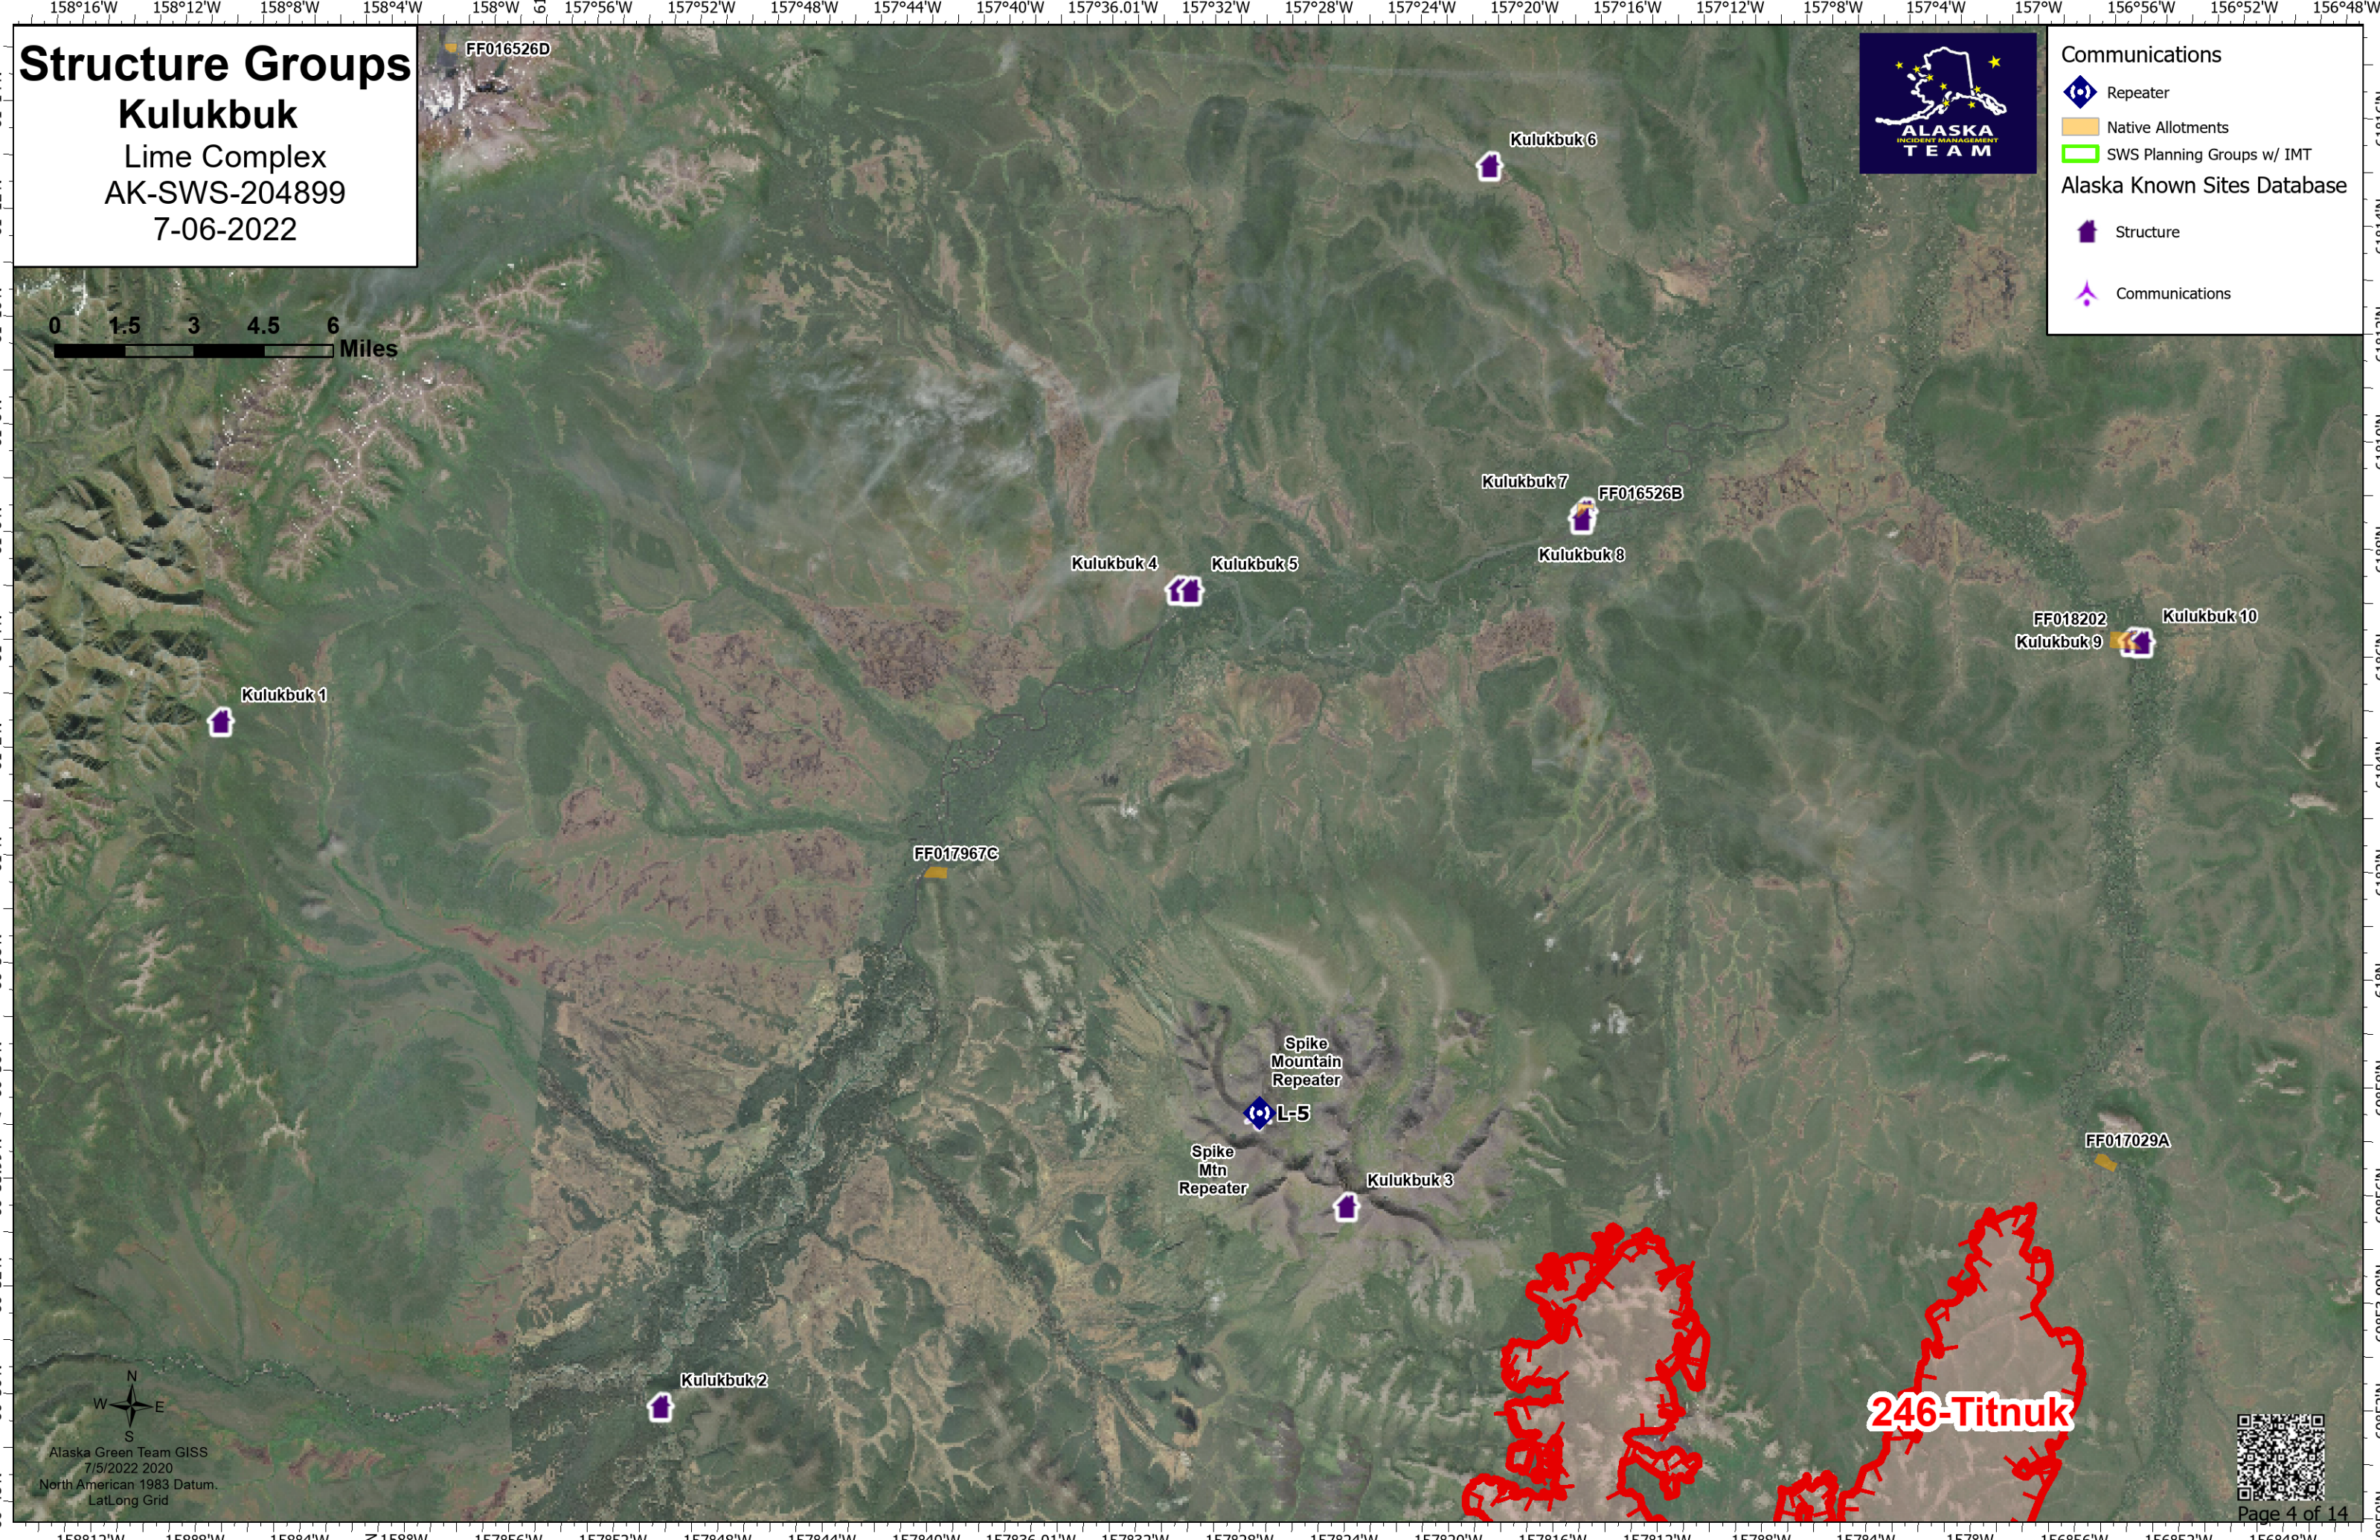

Structure Groups

Kulukbuk

Lime Complex
AK-SWS-204899
7-06-2022

- Communications
- Repeater
 - Native Allotments
 - SWS Planning Groups w/ IMT
- Alaska Known Sites Database
- Structure
 - Communications

Alaska Green Team GIS
7/5/2022 2020
North American 1983 Datum
LatLong Grid