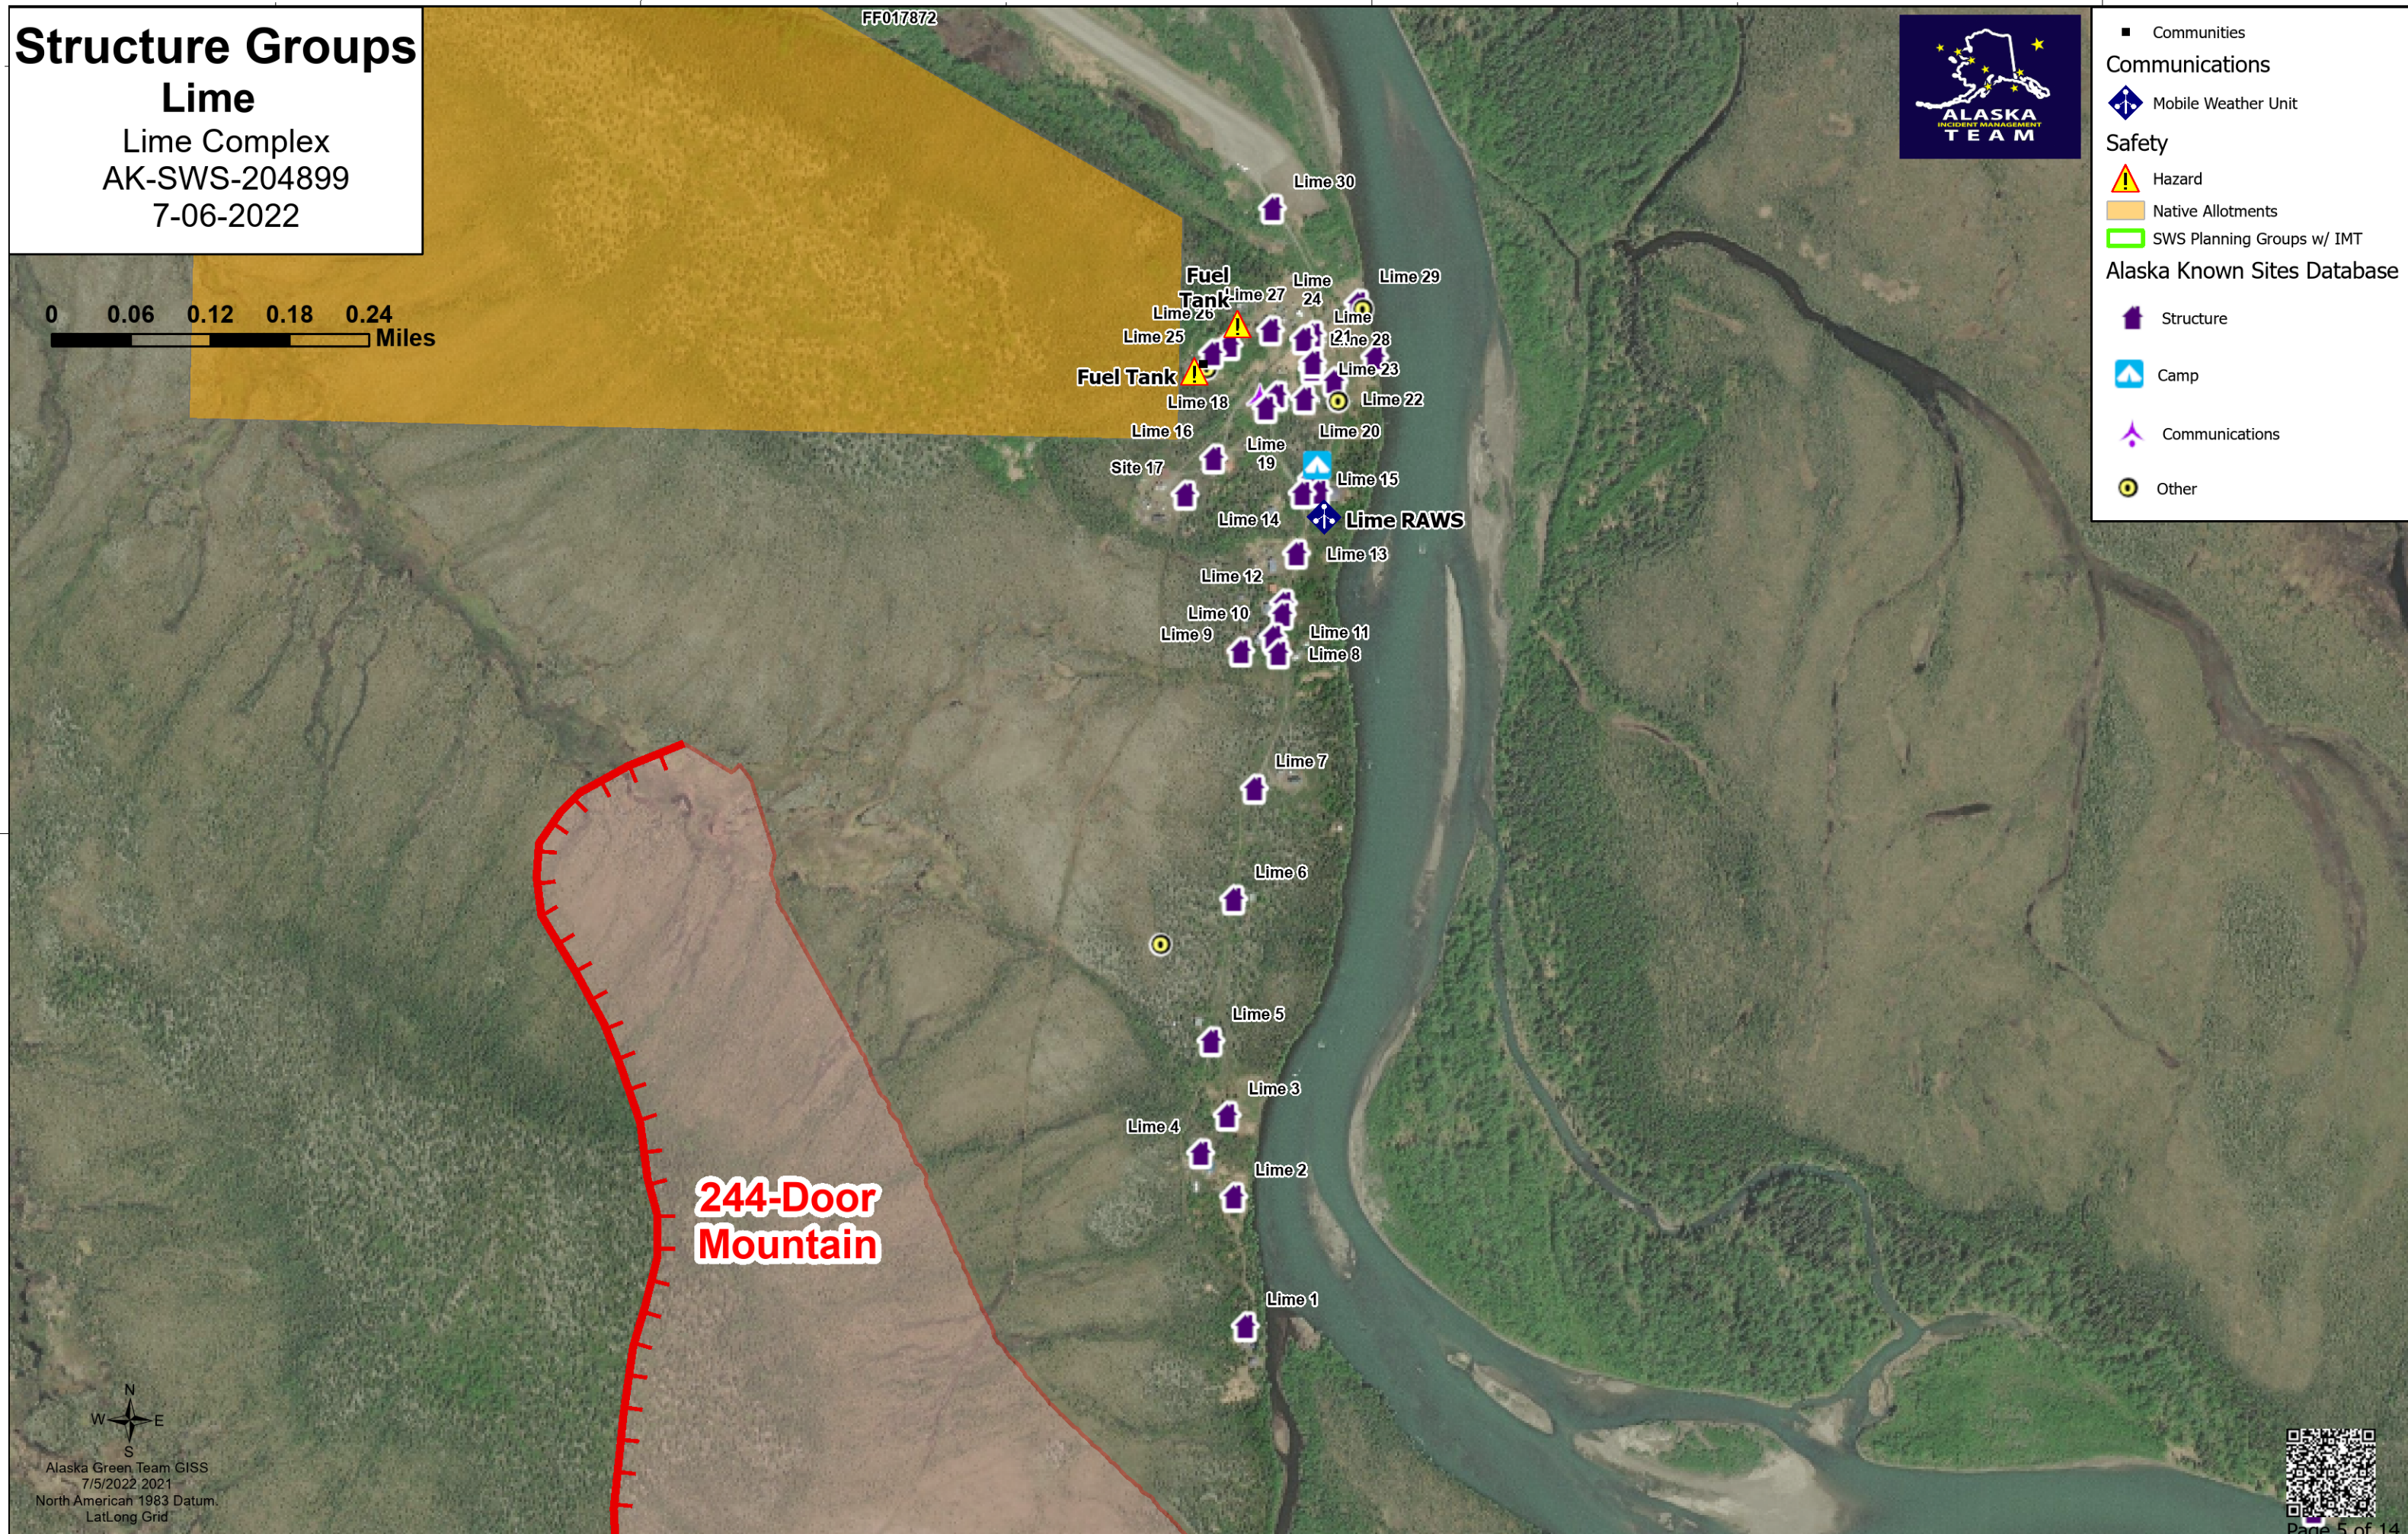

Structure Groups

Lime

Lime Complex
AK-SWS-204899
7-06-2022

- Communities
- Communications
 - Mobile Weather Unit
- Safety
 - Hazard
 - Native Allotments
 - SWS Planning Groups w/ IMT
- Alaska Known Sites Database
 - Structure
 - Camp
 - Communications
 - Other

Alaska Green Team GISS
7/5/2022 2021
North American 1983 Datum
Lat/Long Grid