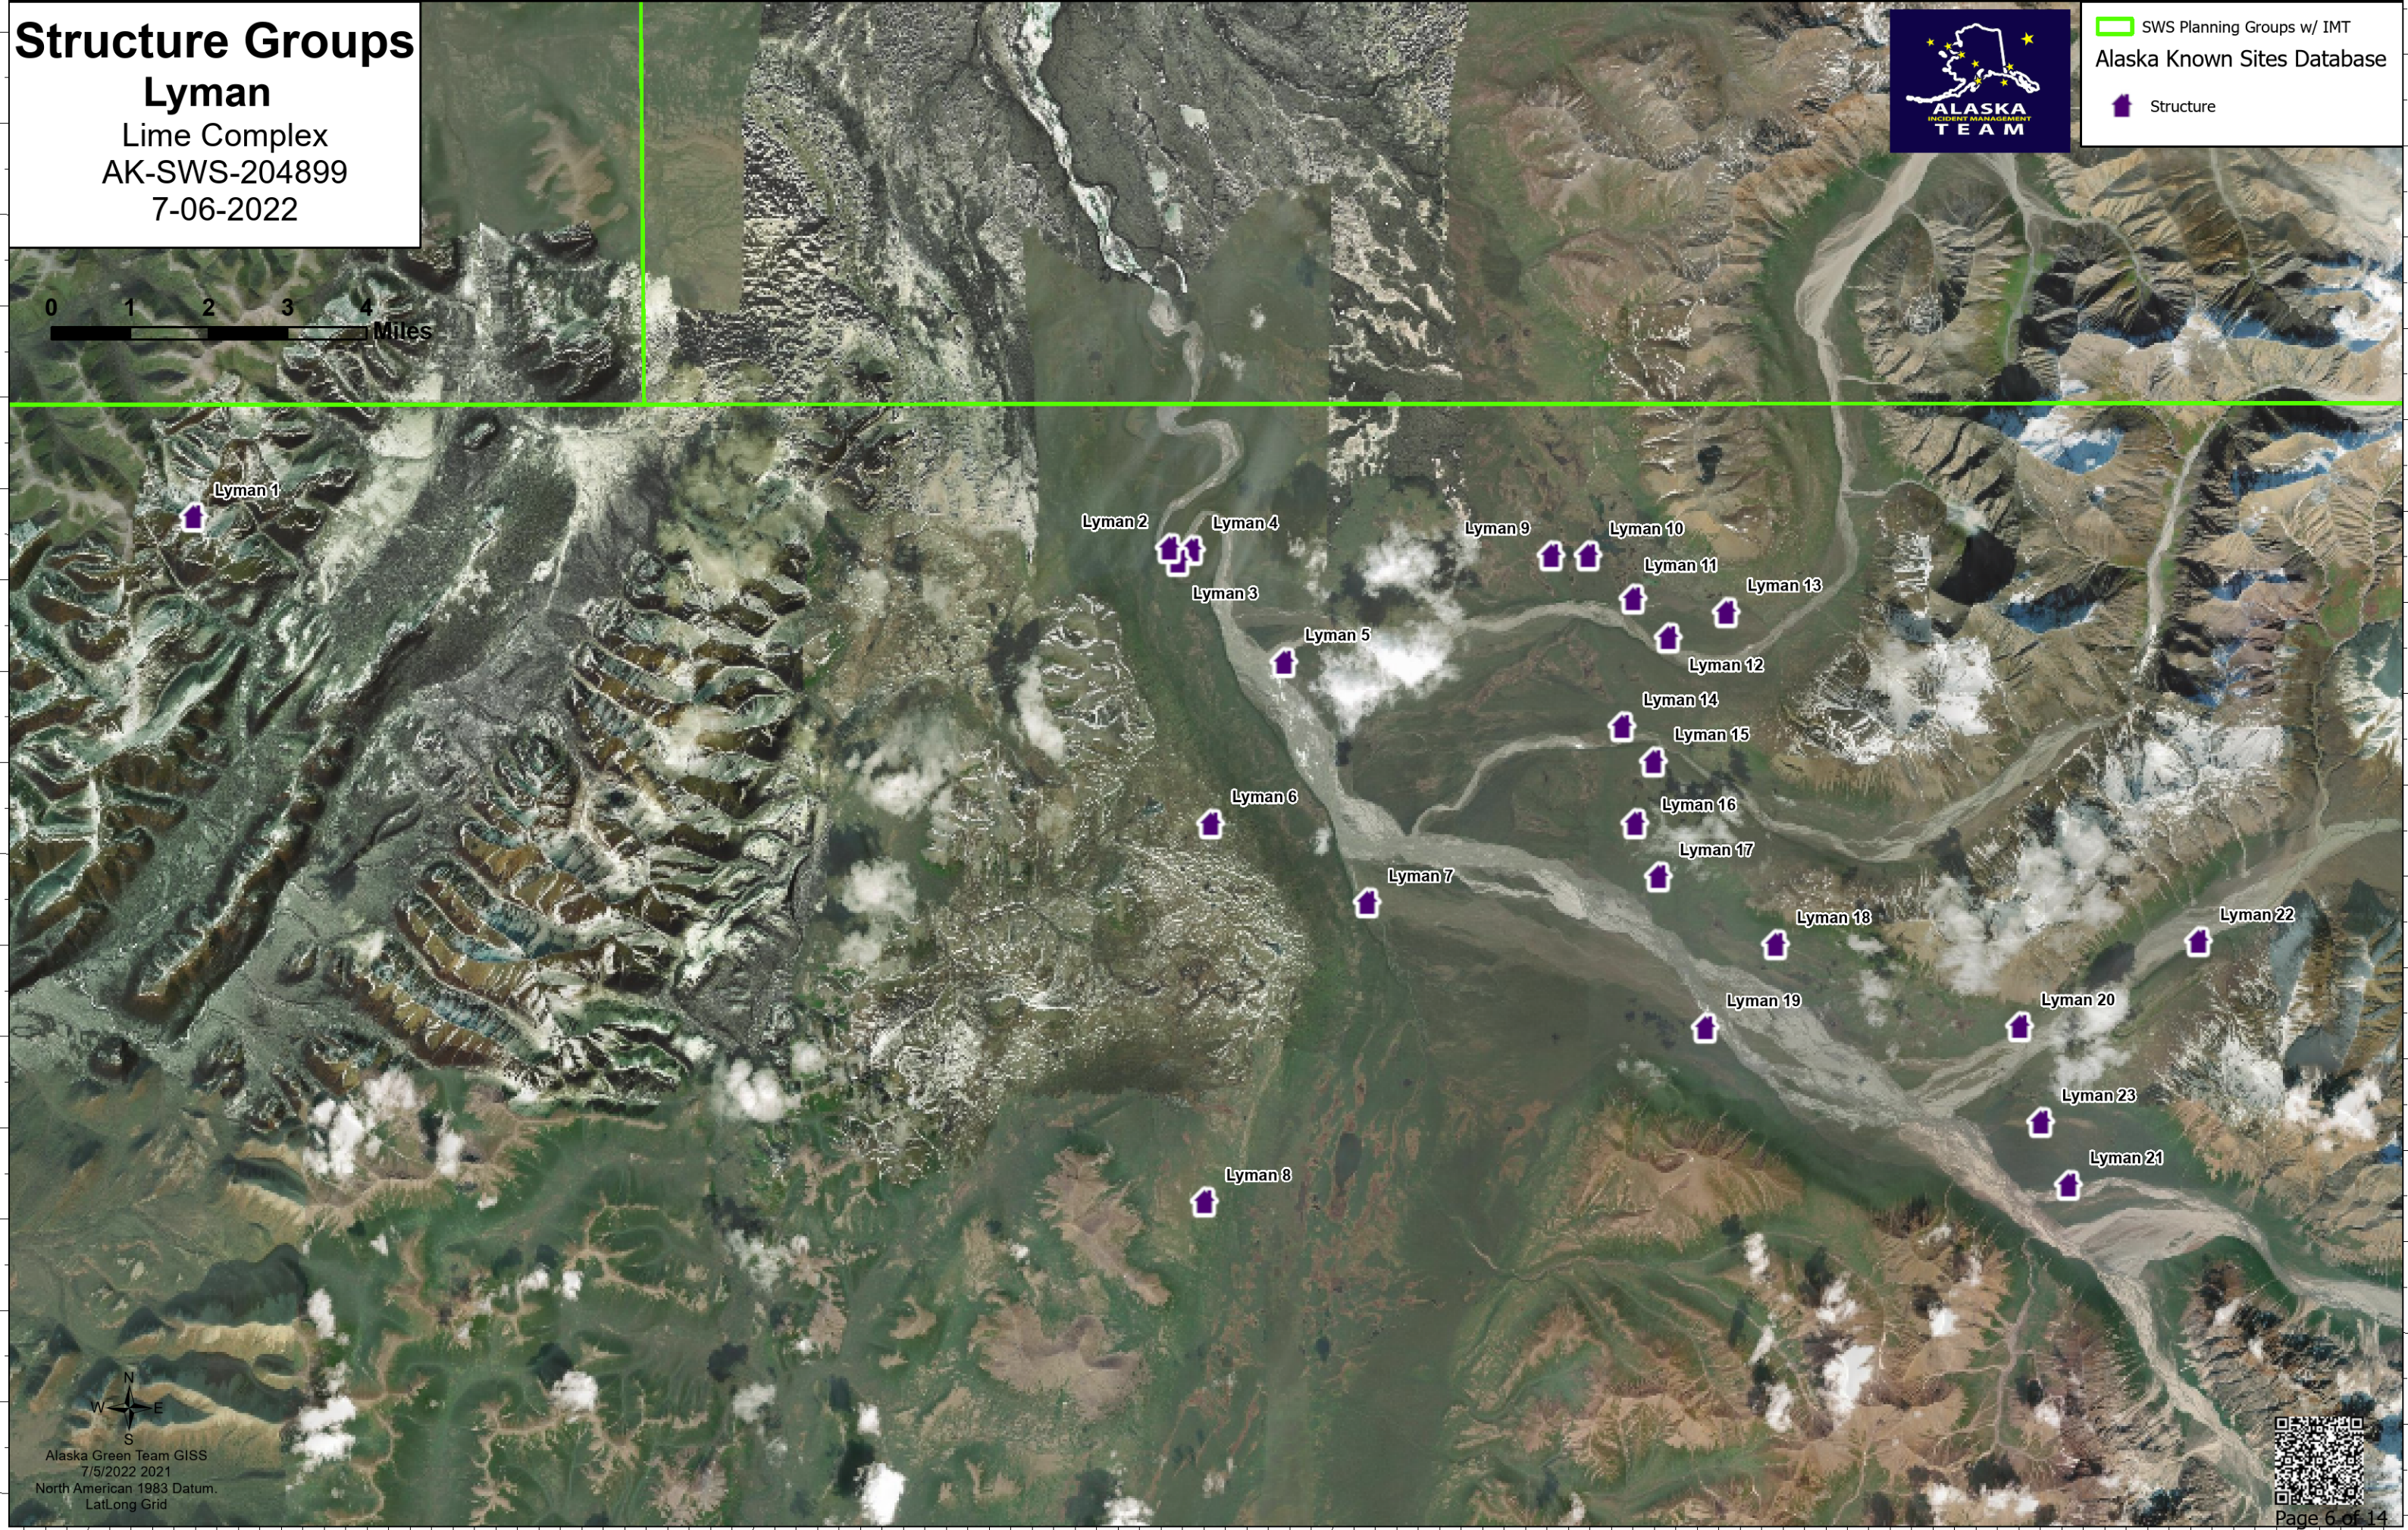

Structure Groups

Lyman

Lime Complex
AK-SWS-204899
7-06-2022

SWS Planning Groups w/ IMT
Alaska Known Sites Database
Structure

Alaska Green Team GISS
7/5/2022 2021
North American 1983 Datum
Lat/Long Grid