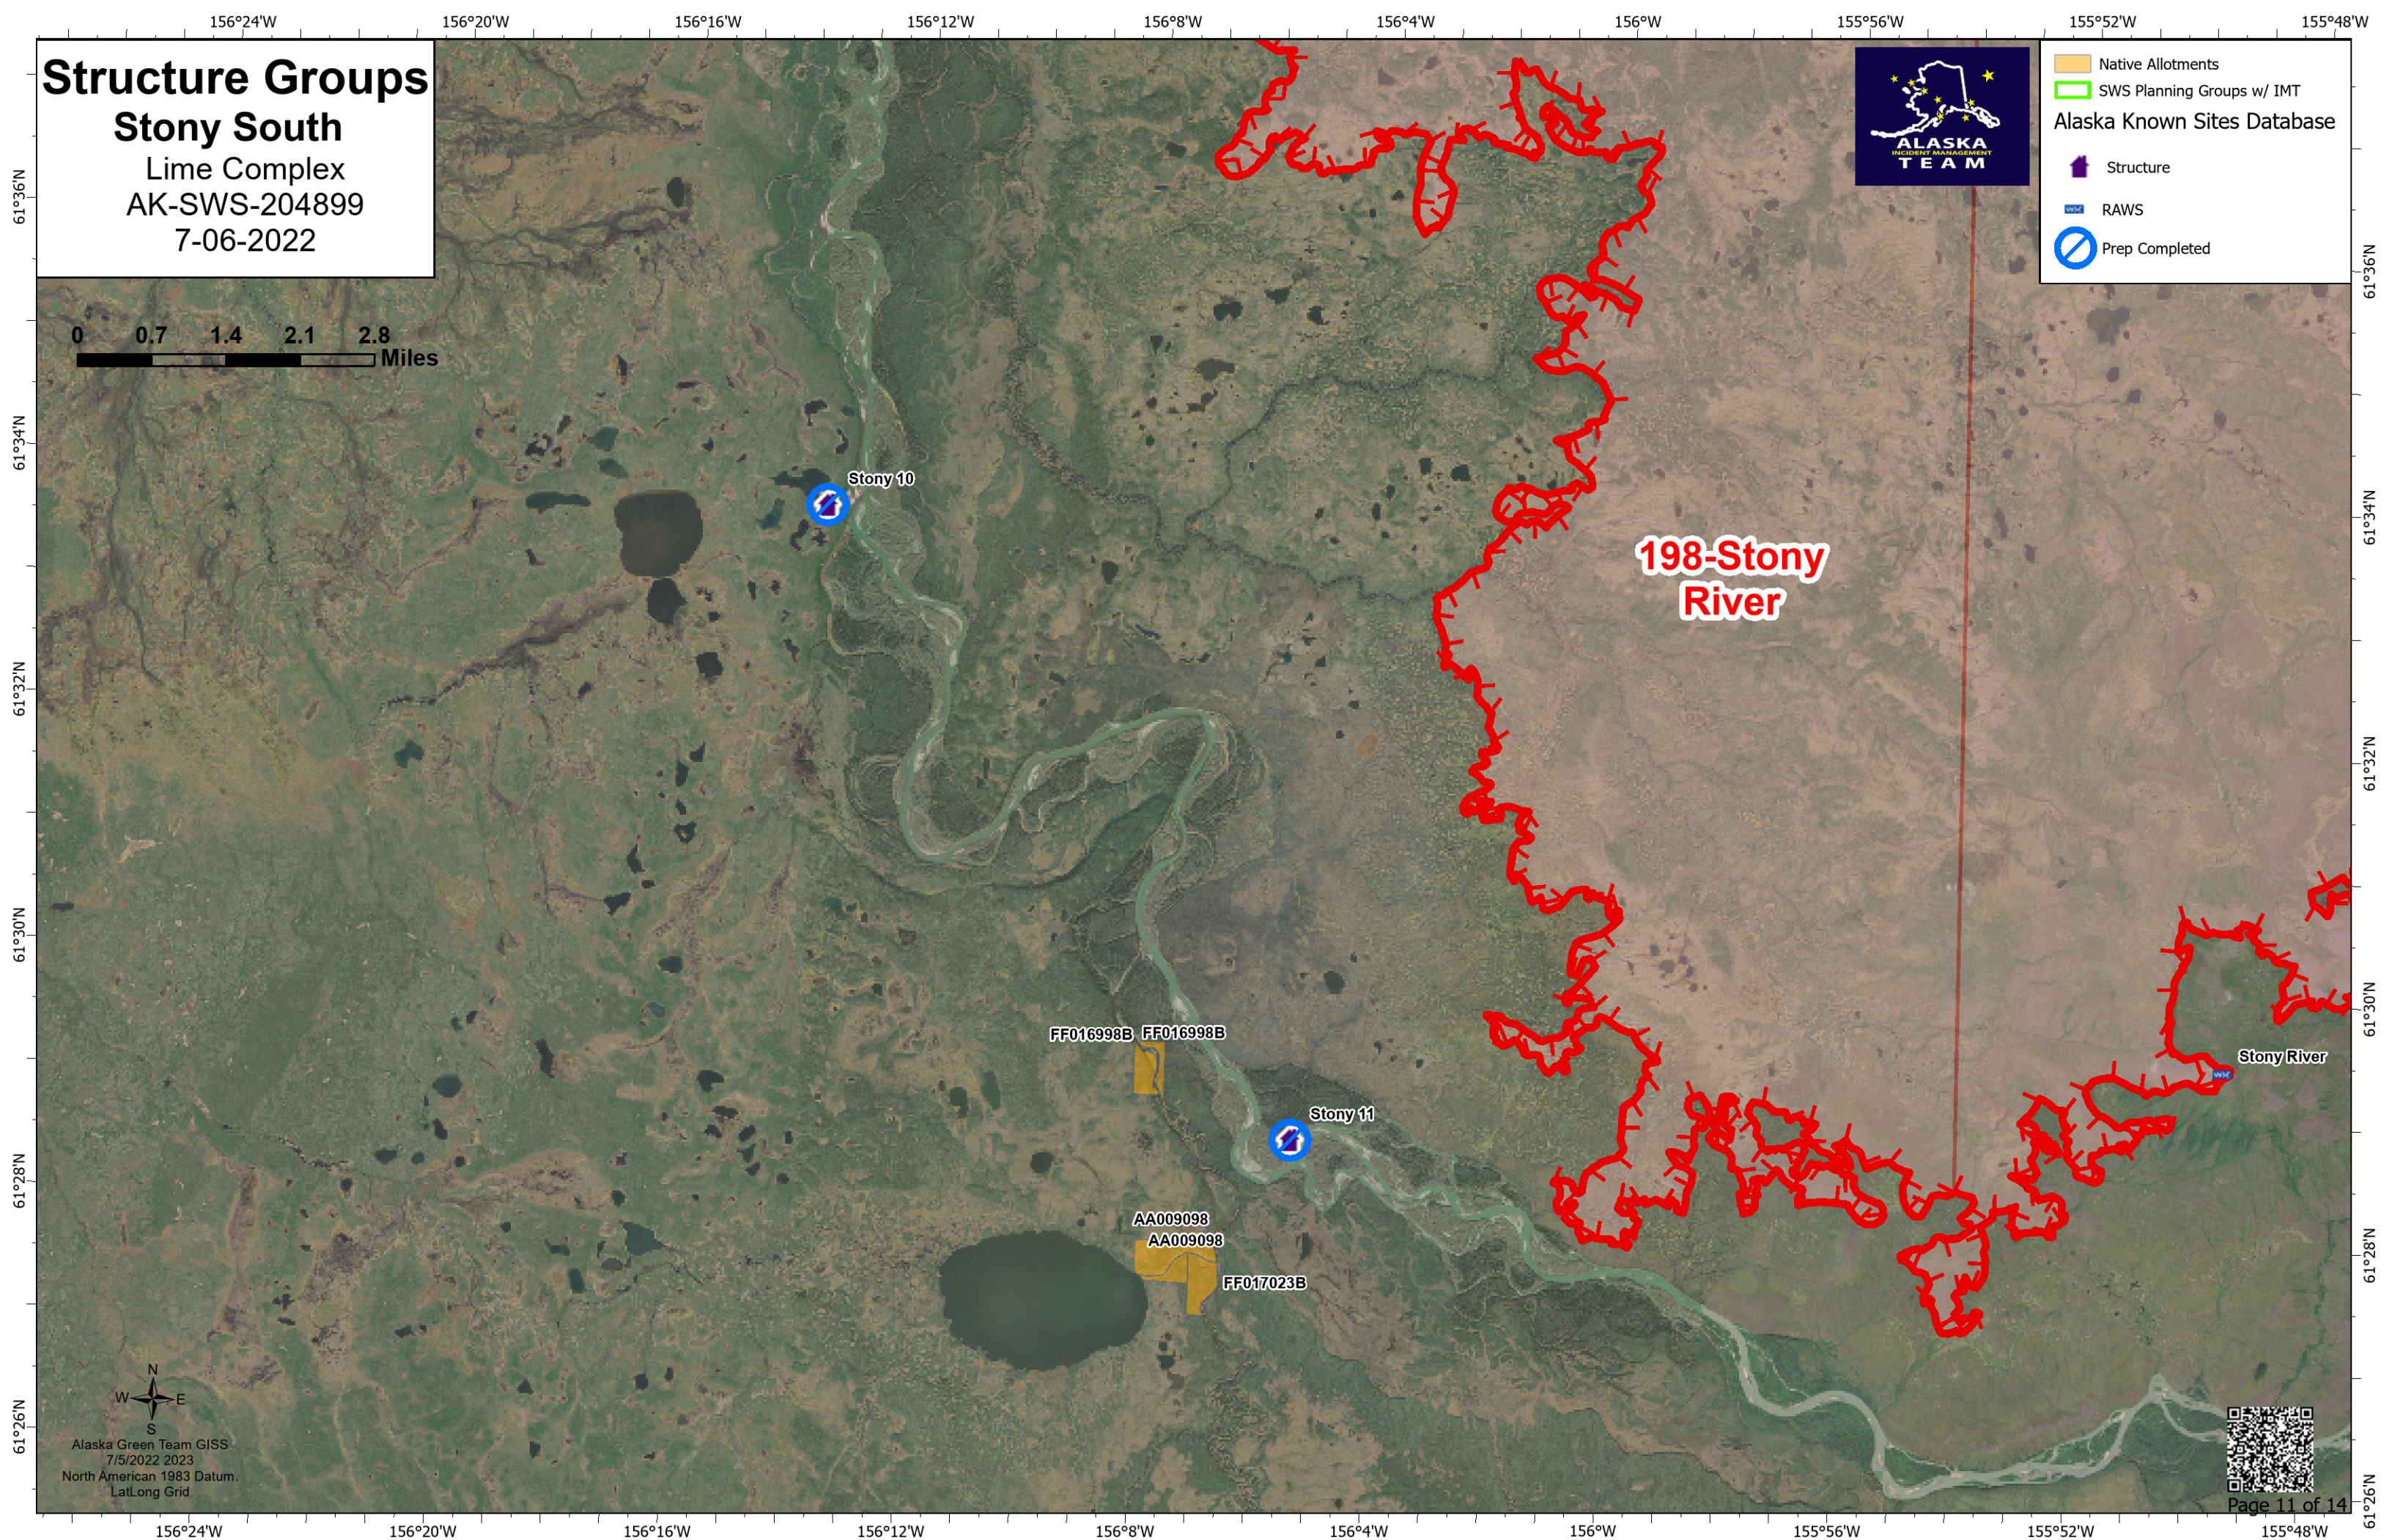

Structure Groups

Stony South

Lime Complex
AK-SWS-204899
7-06-2022

- Native Allotments
- SWS Planning Groups w/ IMT
- Alaska Known Sites Database
 - Structure
 - RAWS
 - Prep Completed

198-Stony River

Stony 10

Stony 11

FF016998B FF016998B

AA009098
AA009098

FF017023B

Stony River

Alaska Green Team GISS
7/5/2022 2023
North American 1983 Datum
LatLong Grid