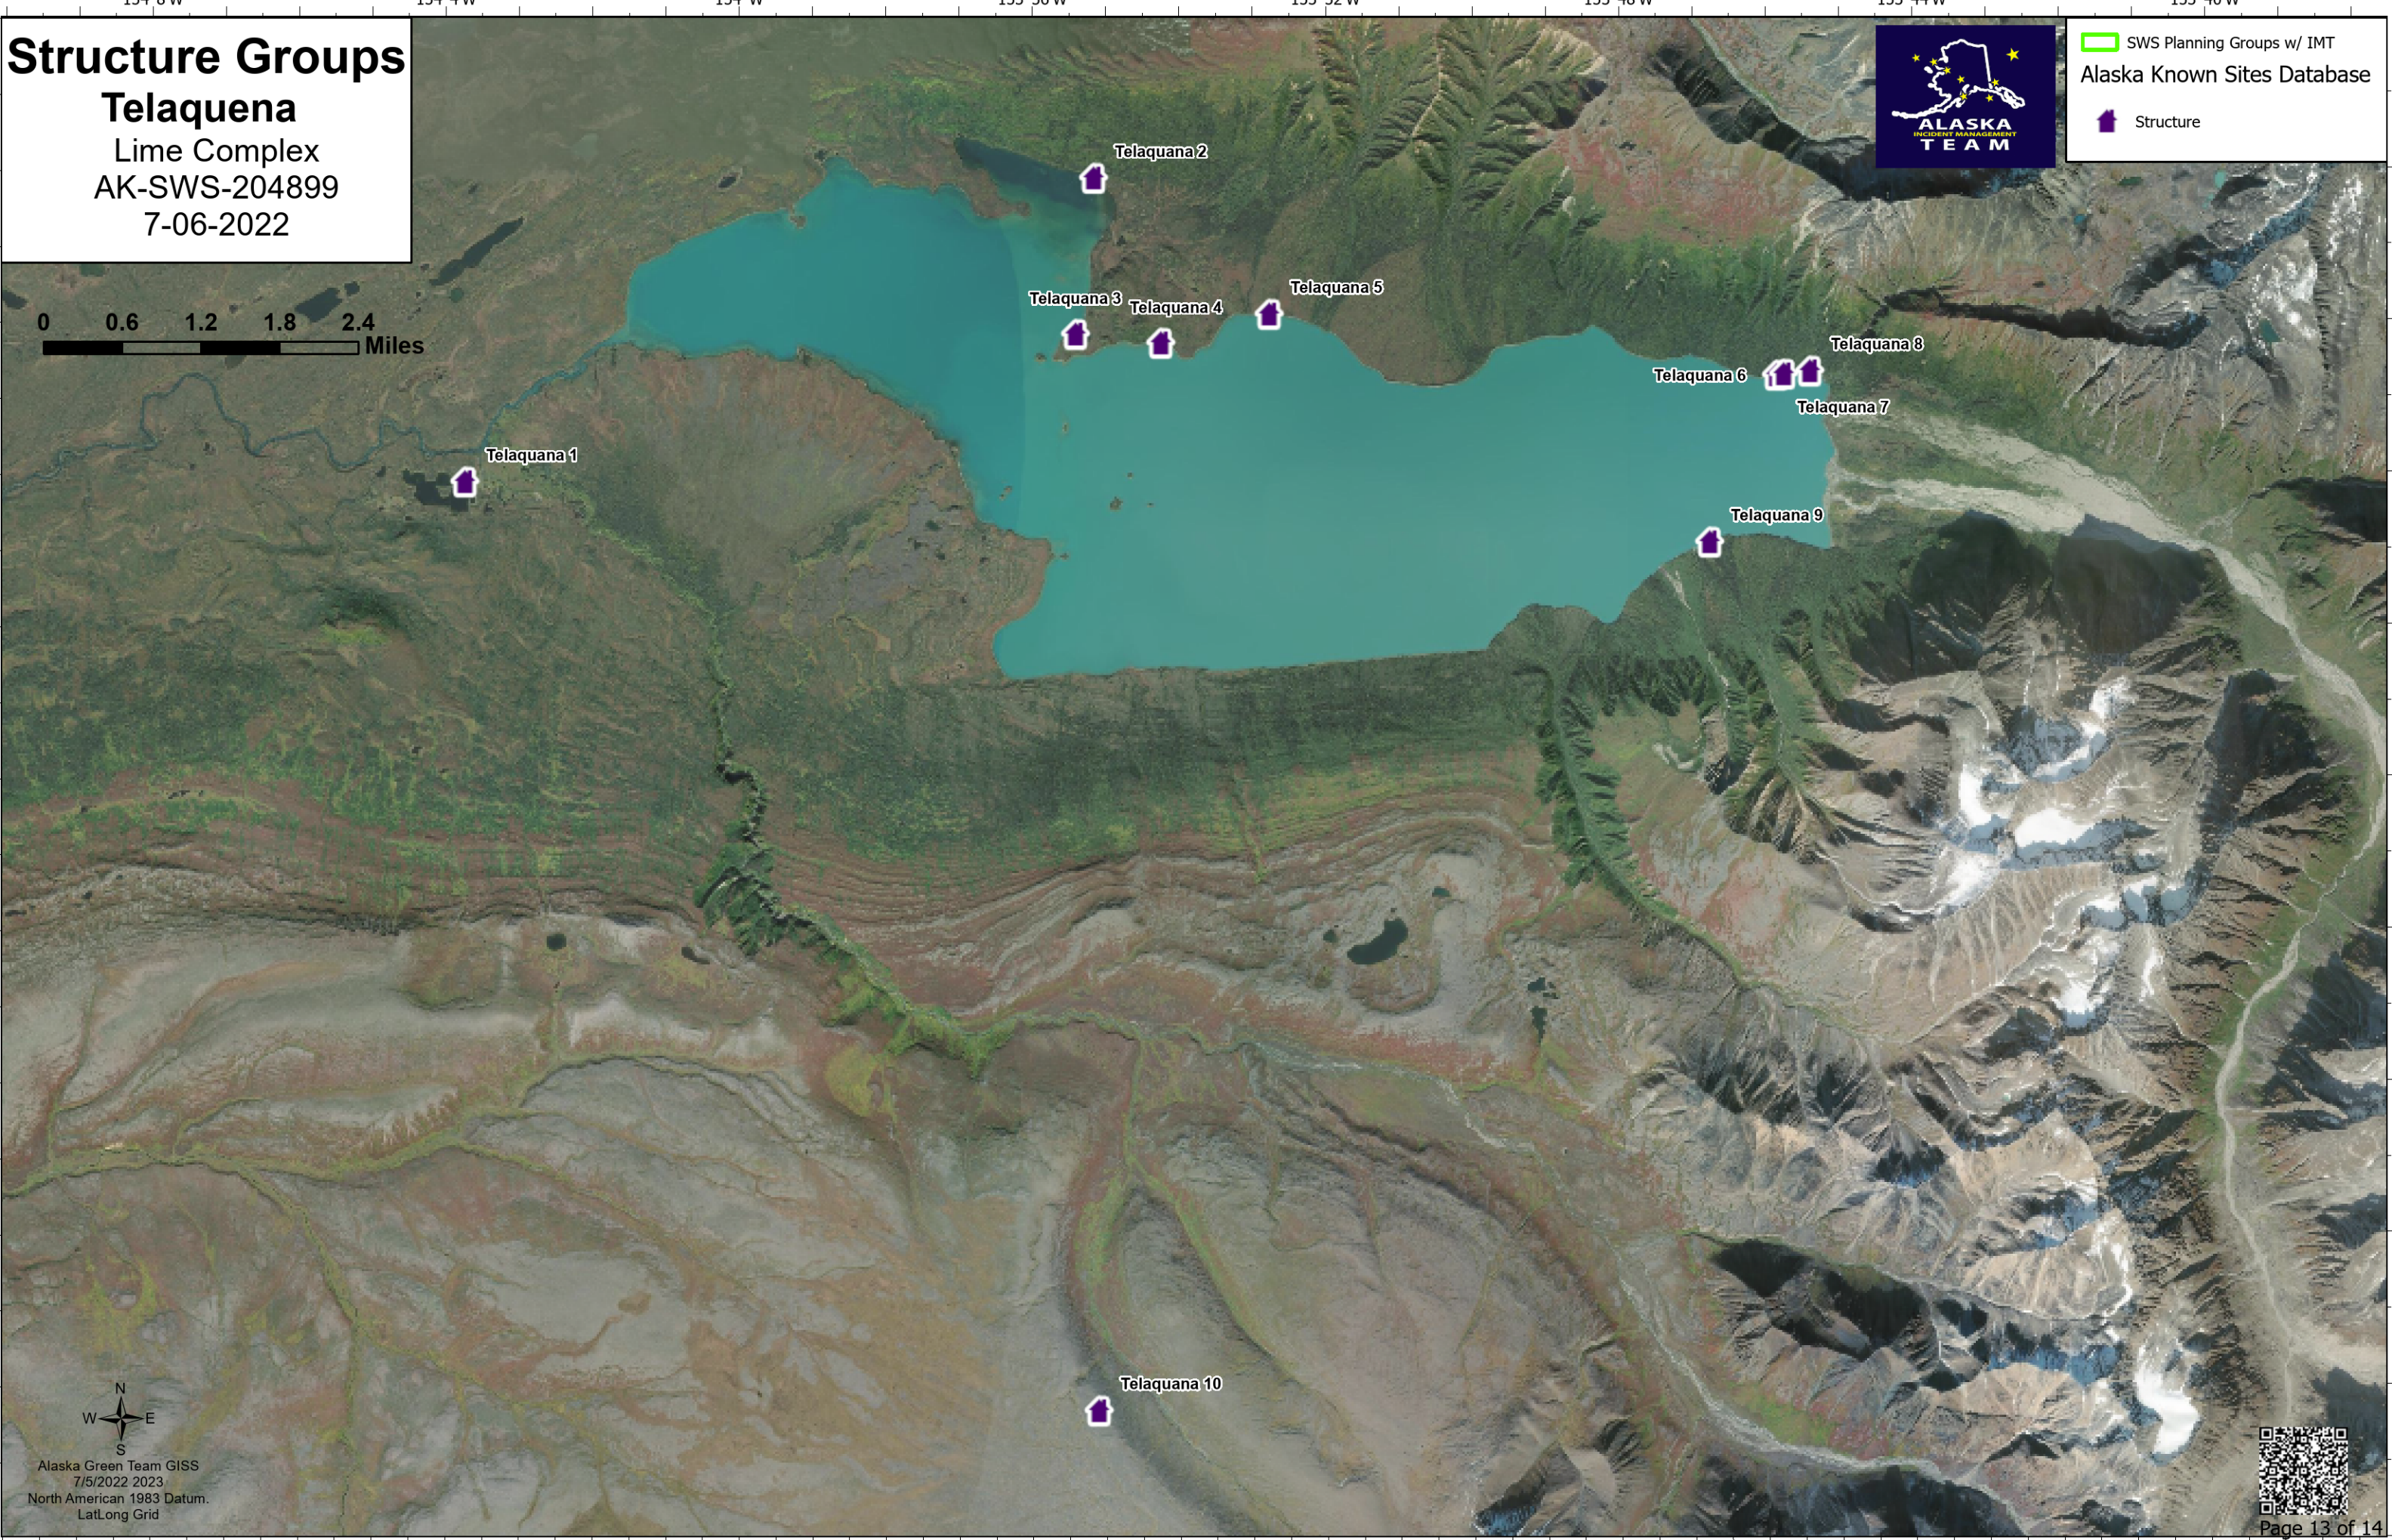

Structure Groups

Telaquana
Lime Complex
AK-SWS-204899
7-06-2022

 SWS Planning Groups w/ IMT
Alaska Known Sites Database

 Structure

Alaska Green Team GISS
7/5/2022 2023
North American 1983 Datum.
LatLong Grid