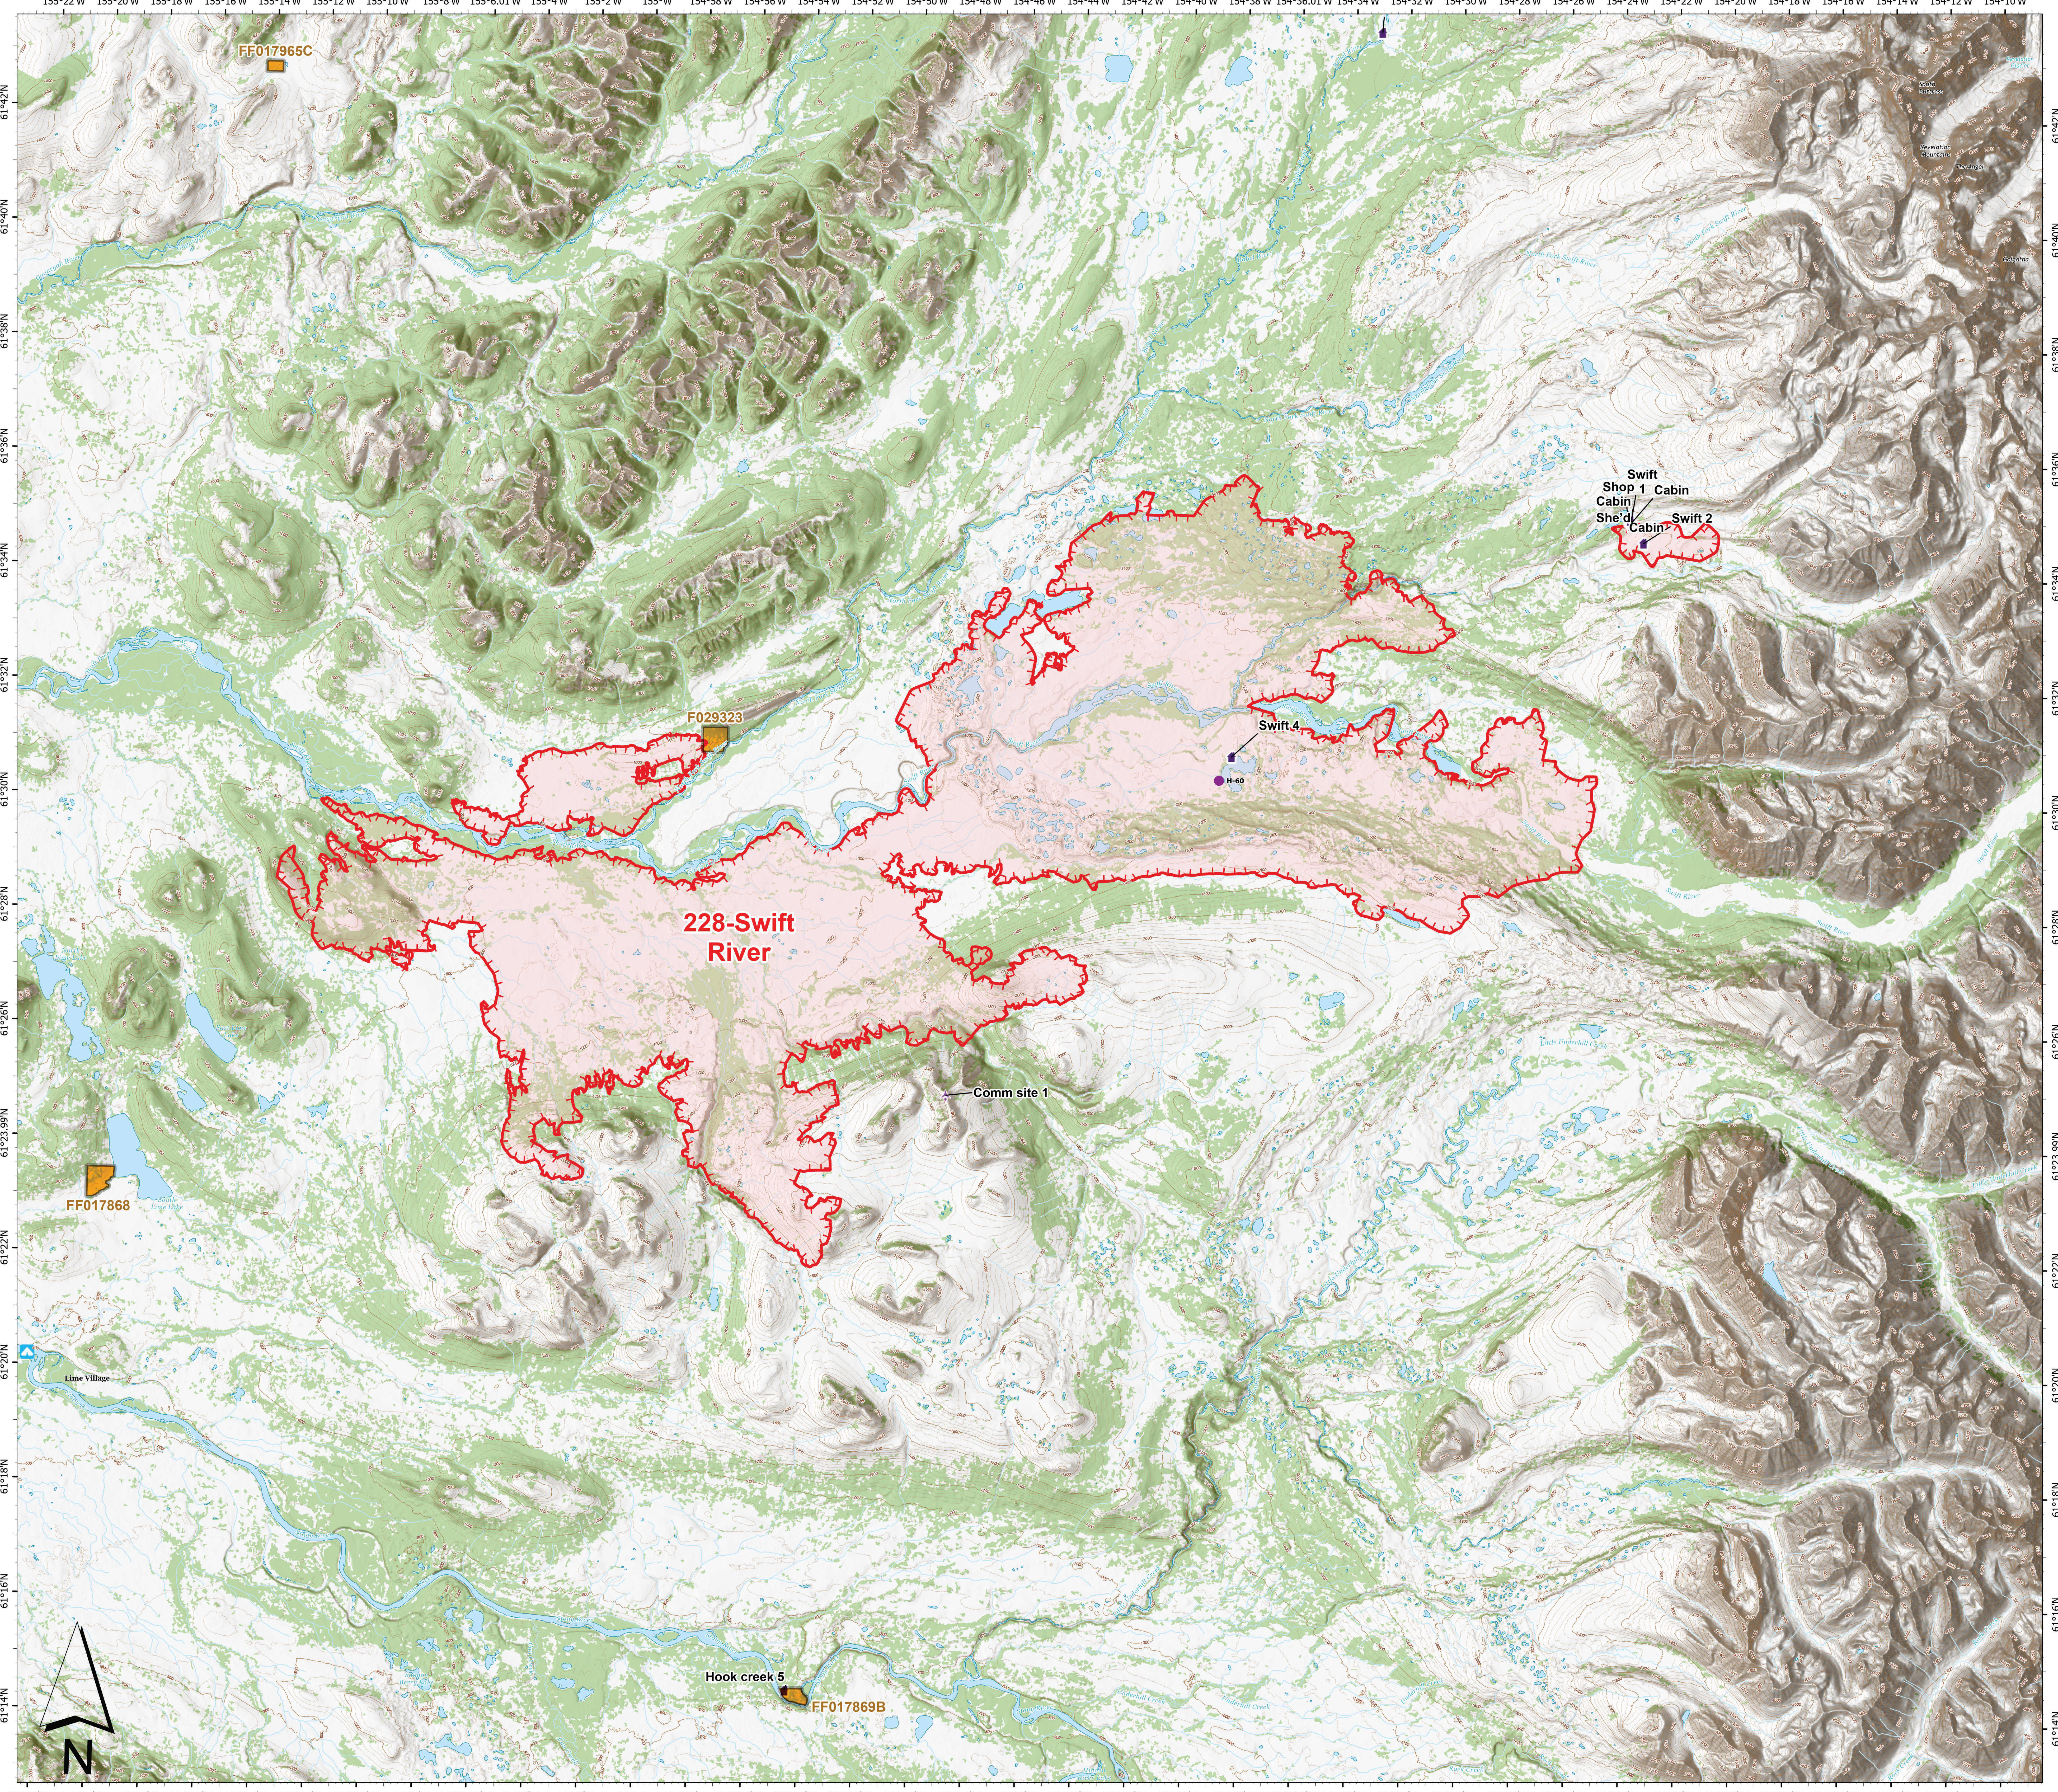

Operations Map 228-Swift River

Lime Complex
AK-SWS-204899
7-07-2022

- Structure
- Camp
- Communications
- Helispot
- Native Allotments
- SWS Planning Groups w/ IMT
- Uncontained
- Wildfire Daily Fire Perimeter
- LandCover_Woodland

7/6/2022 1926
Satellite Imagery
North American 1983 Datum, LatLong Grid