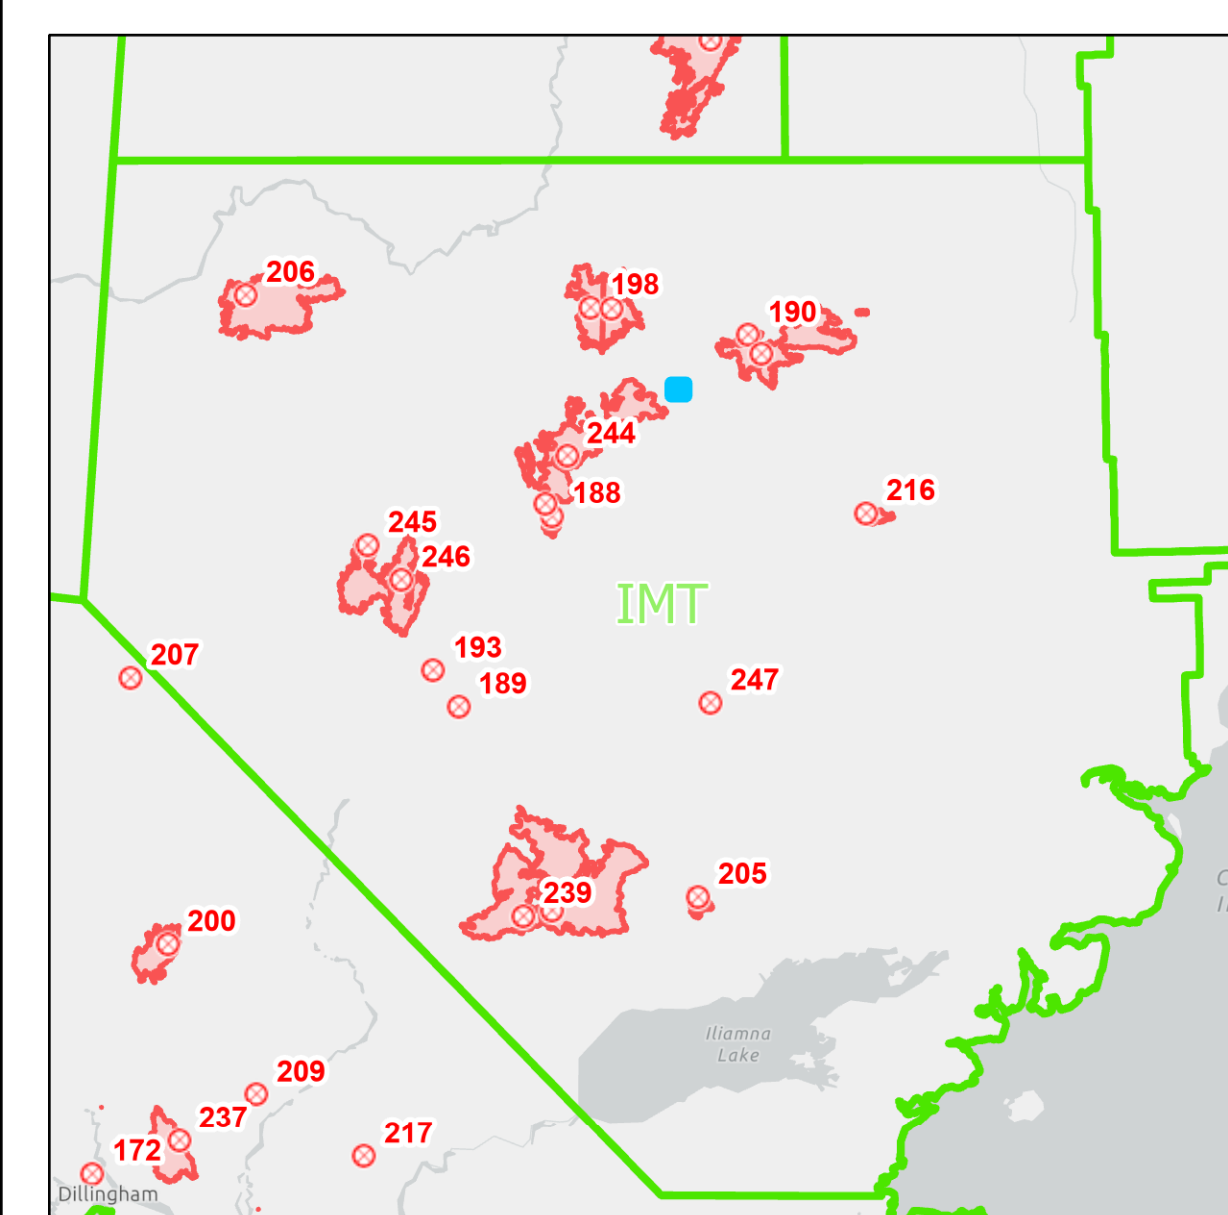

Operations Map Lime Village

Lime Complex
AK-SWS-204899
7-07-2022

- Communities
- Structure
- ▲ Camp
- ◆ Communications
- Other
- ◆ Mobile Weather Unit
- ▲ Hazard
- Native Allotments
- SWS Planning Groups w/ IMT
- Completed Mixed Construction Line
- Access or Improved Road
- Other
- Contained
- Uncontained
- Wildfire Daily Fire Perimeter
- LandCover_Woodland

7/6/2022 1926
Satellite Imagery
North American 1983 Datum, LatLong Grid

**244-Door
Mountain**

FF017872

- Lime 30
- Lime 29
- Lime 28
- Lime 27
- Lime 26
- Lime 25
- Lime 24
- Lime 23
- Lime 22
- Lime 21
- Lime 20
- Lime 19
- Lime 18
- Lime 17
- Lime 16
- Lime 15
- Lime 14
- Lime 13
- Lime 12
- Lime 11
- Lime 10
- Lime 9
- Lime 8
- Lime 7
- Lime 6
- Lime 5
- Lime 4
- Lime 3
- Lime 2
- Lime 1

Miles

0

1