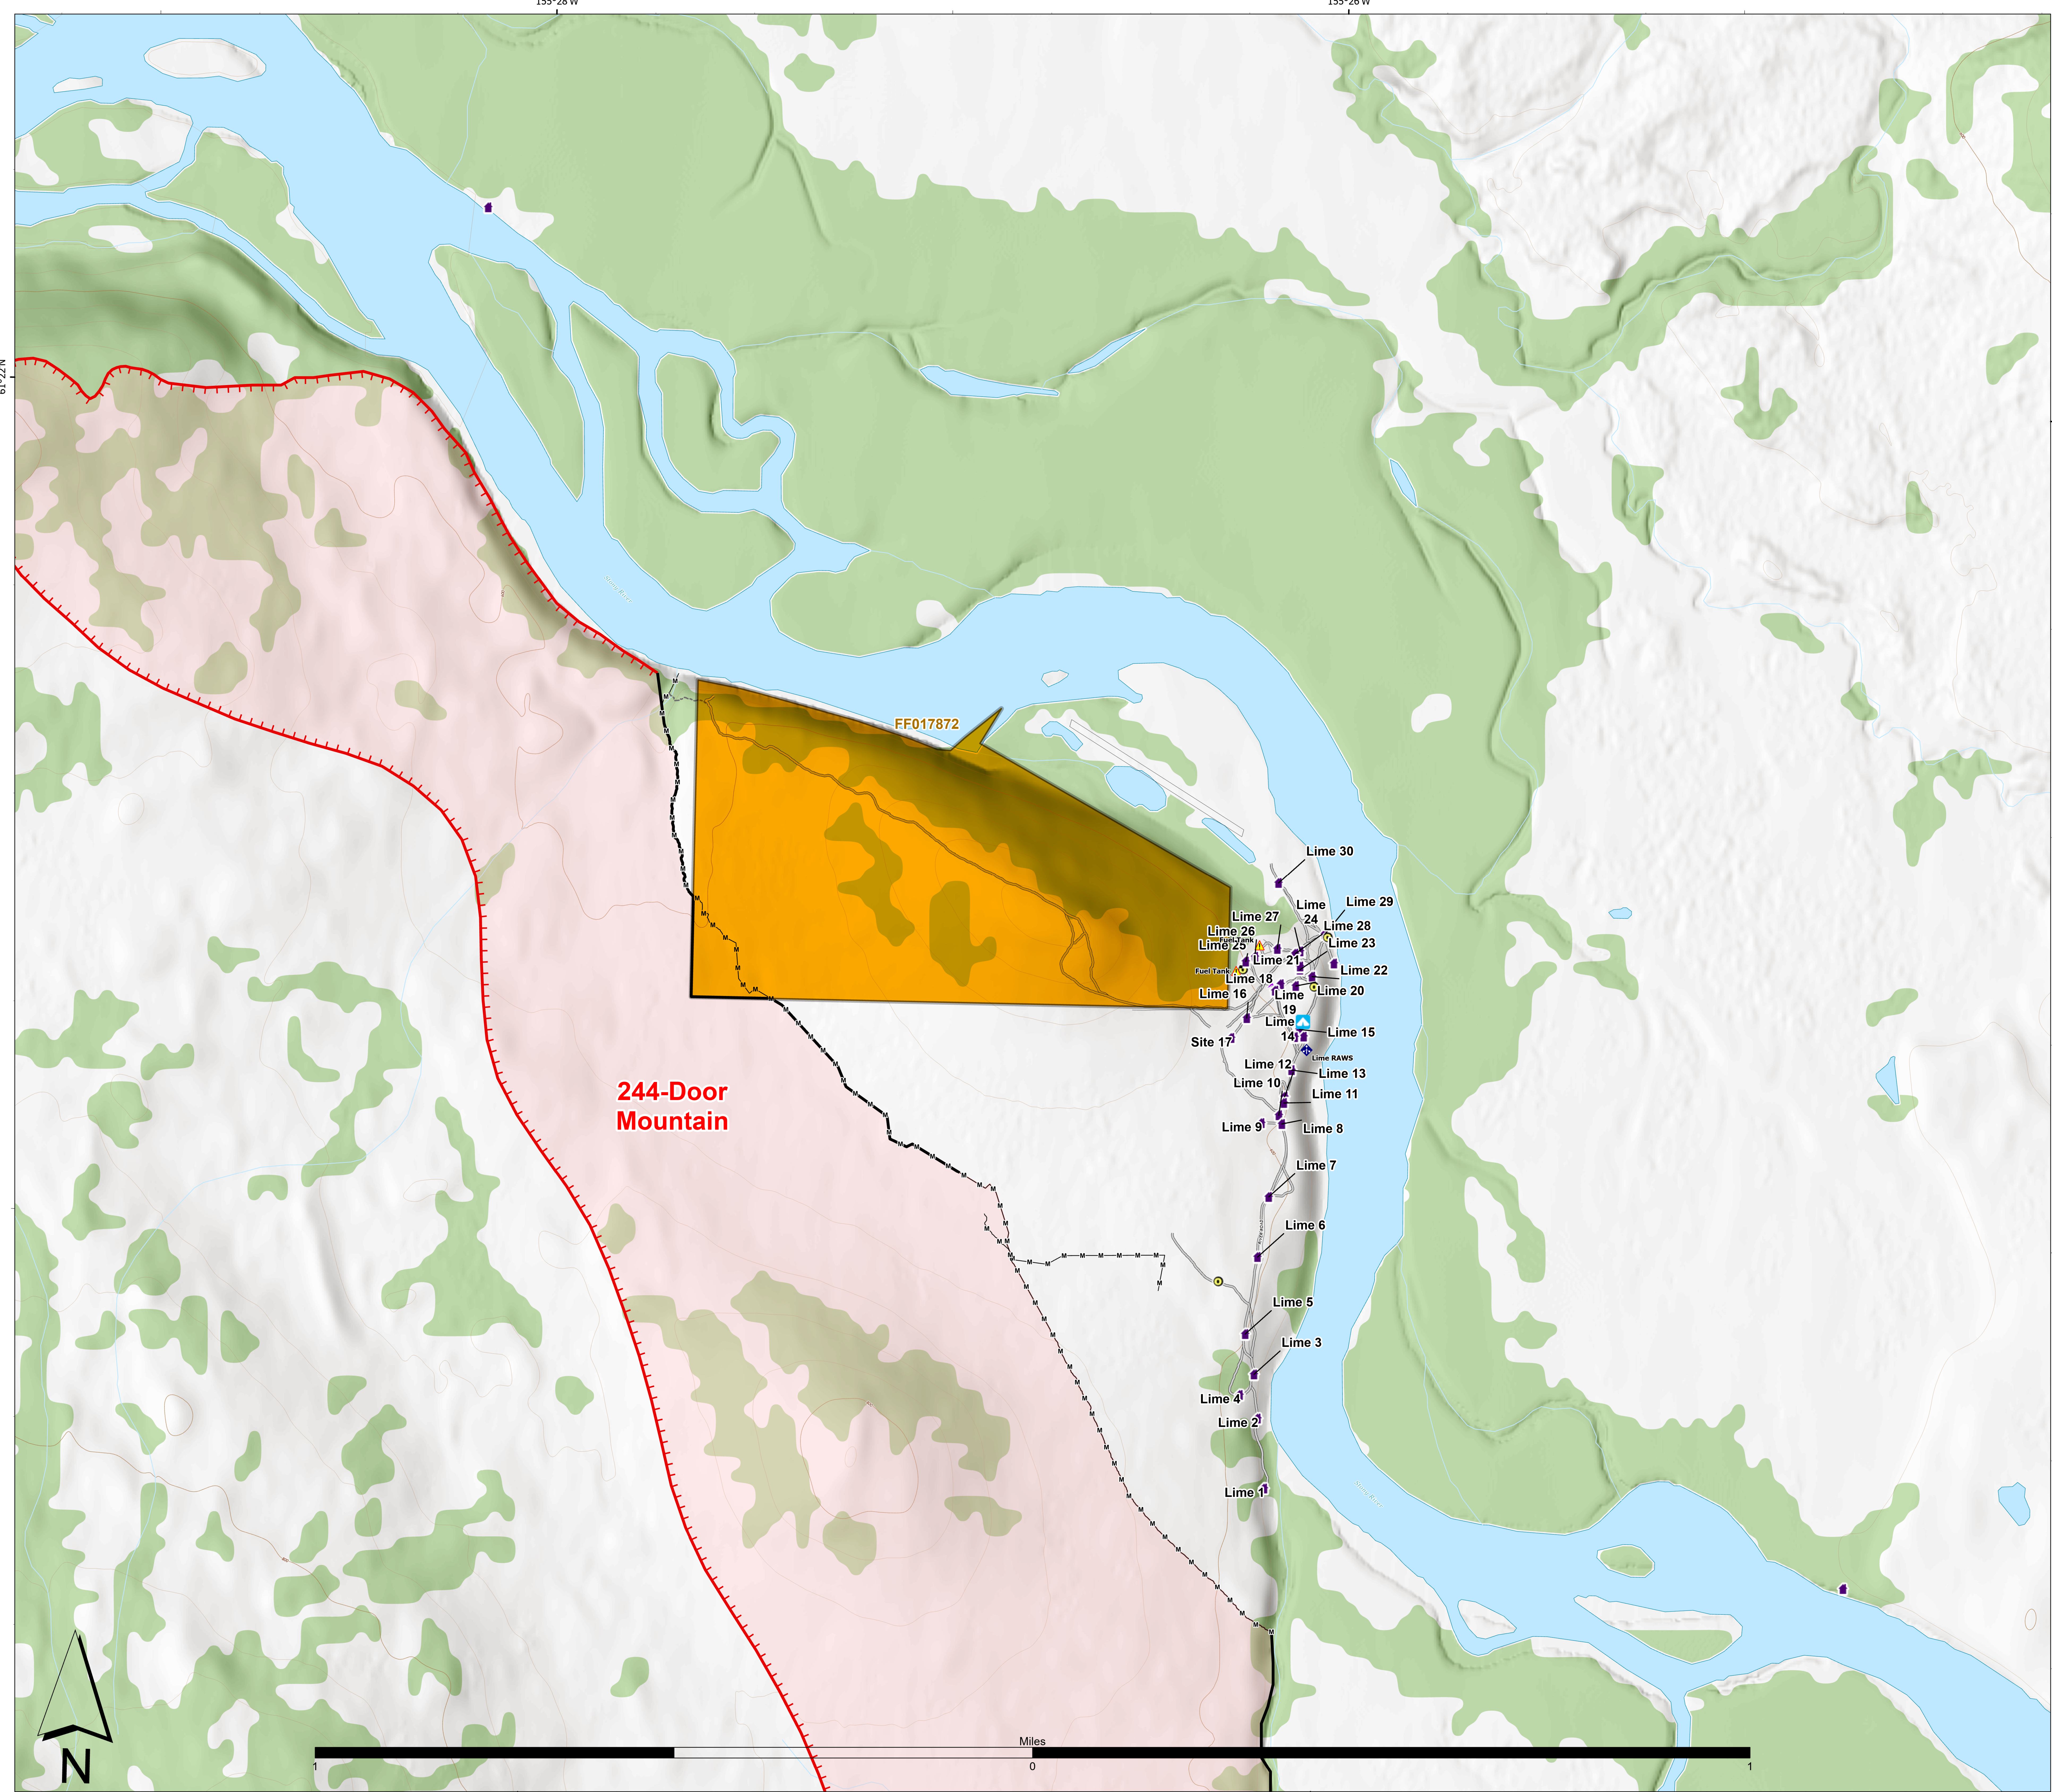

Operations Map Lime Village

Lime Complex
AK-SWS-204899
7-07-2022

- Communities
- Structure
- ▲ Camp
- ◆ Communications
- Other
- ◆ Mobile Weather Unit
- ▲ Hazard
- Native Allotments
- SWS Planning Groups w/ IMT
- Completed Mixed Construction Line
- Access or Improved Road
- Other
- Contained
- Uncontained
- Wildfire Daily Fire Perimeter
- LandCover_Woodland

7/6/2022 1926
Satellite Imagery
North American 1983 Datum, LatLong Grid

**244-Door
Mountain**

FF017872

- Lime 30
- Lime 29
- Lime 28
- Lime 27
- Lime 26
- Lime 25
- Lime 24
- Lime 23
- Lime 22
- Lime 21
- Lime 20
- Lime 19
- Lime 18
- Lime 17
- Lime 16
- Lime 15
- Lime 14
- Lime 13
- Lime 12
- Lime 11
- Lime 10
- Lime 9
- Lime 8
- Lime 7
- Lime 6
- Lime 5
- Lime 4
- Lime 3
- Lime 2
- Lime 1