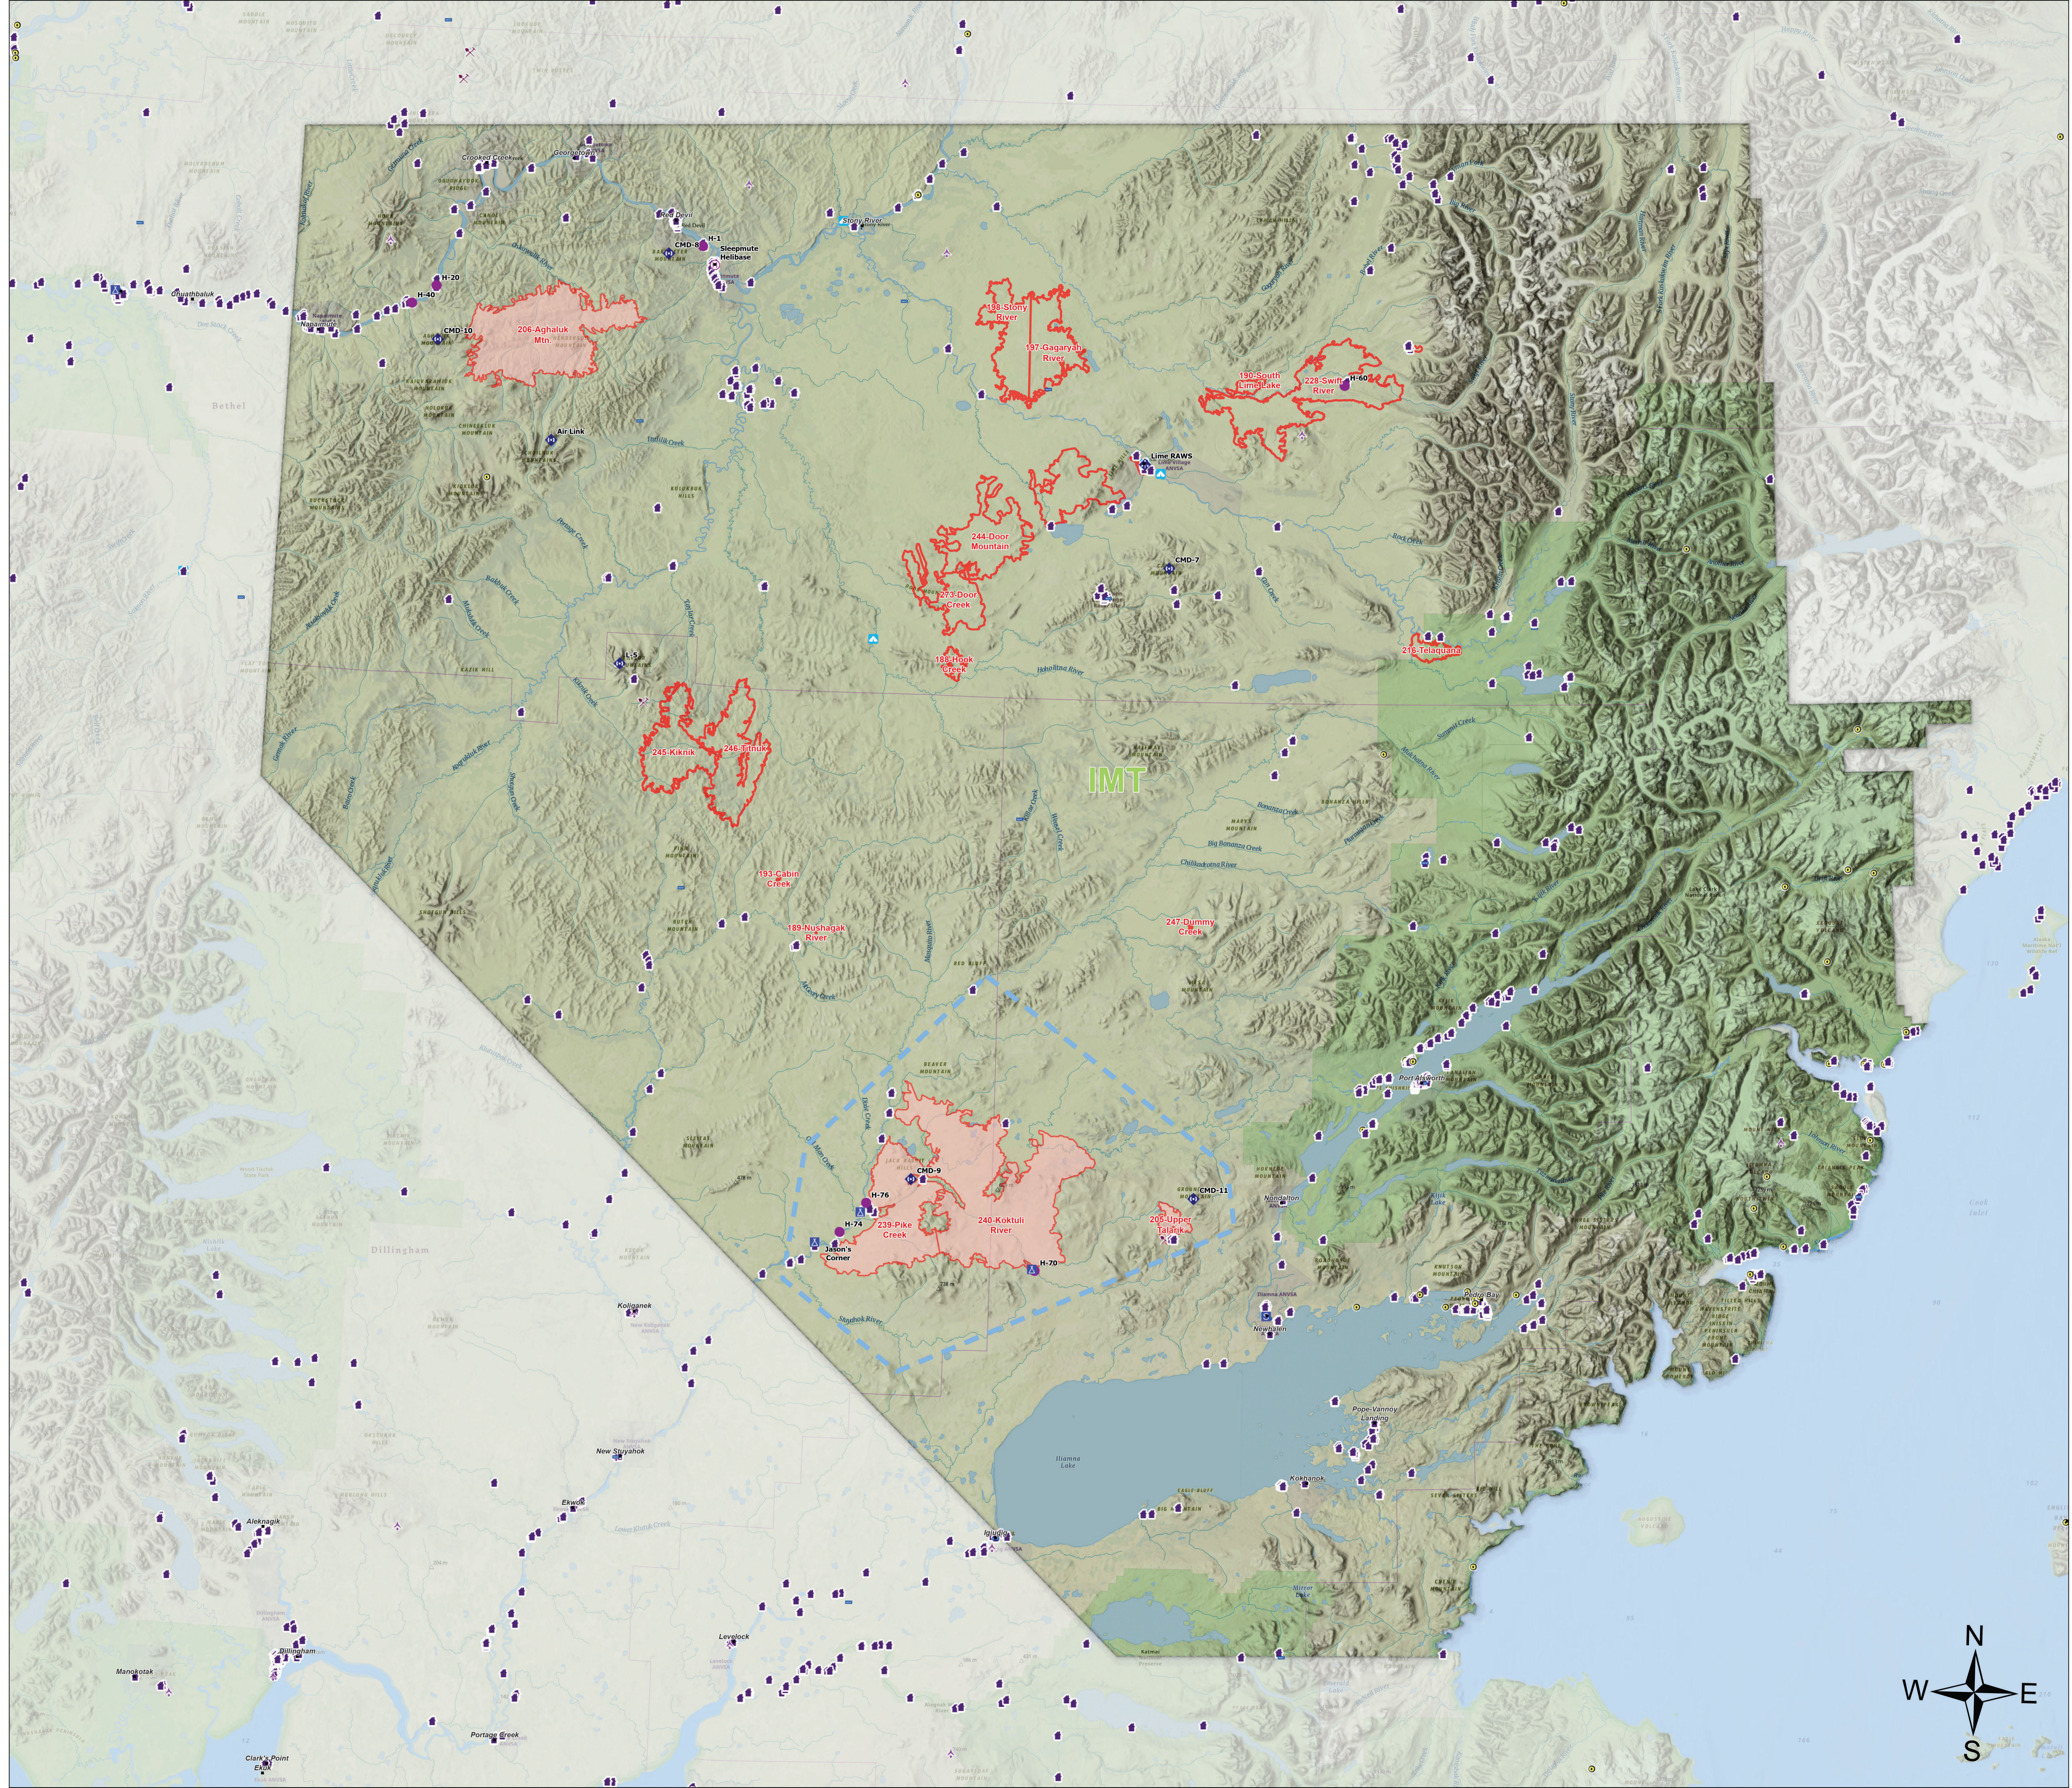

Situation

Lime Complex
AK-SWS-204899
7-07-2022

- Communities
- Alaska Known Sites Database
- Structure
- ✕ Mining Camp/Equipment
- 🏕 Camp
- 📡 Communications
- RAWS
- Other
- Temporary Flight Restriction
- 🔴 Unstaffed Fires
- 🟡 IMT Planning Area
- 🟠 Staffed Fires
- 🟠 Staffed Fires
- ⬜ BackgroundPoly_Erase

7/6/2022 1928

North American 1983 Datum, Lat/Long Grid