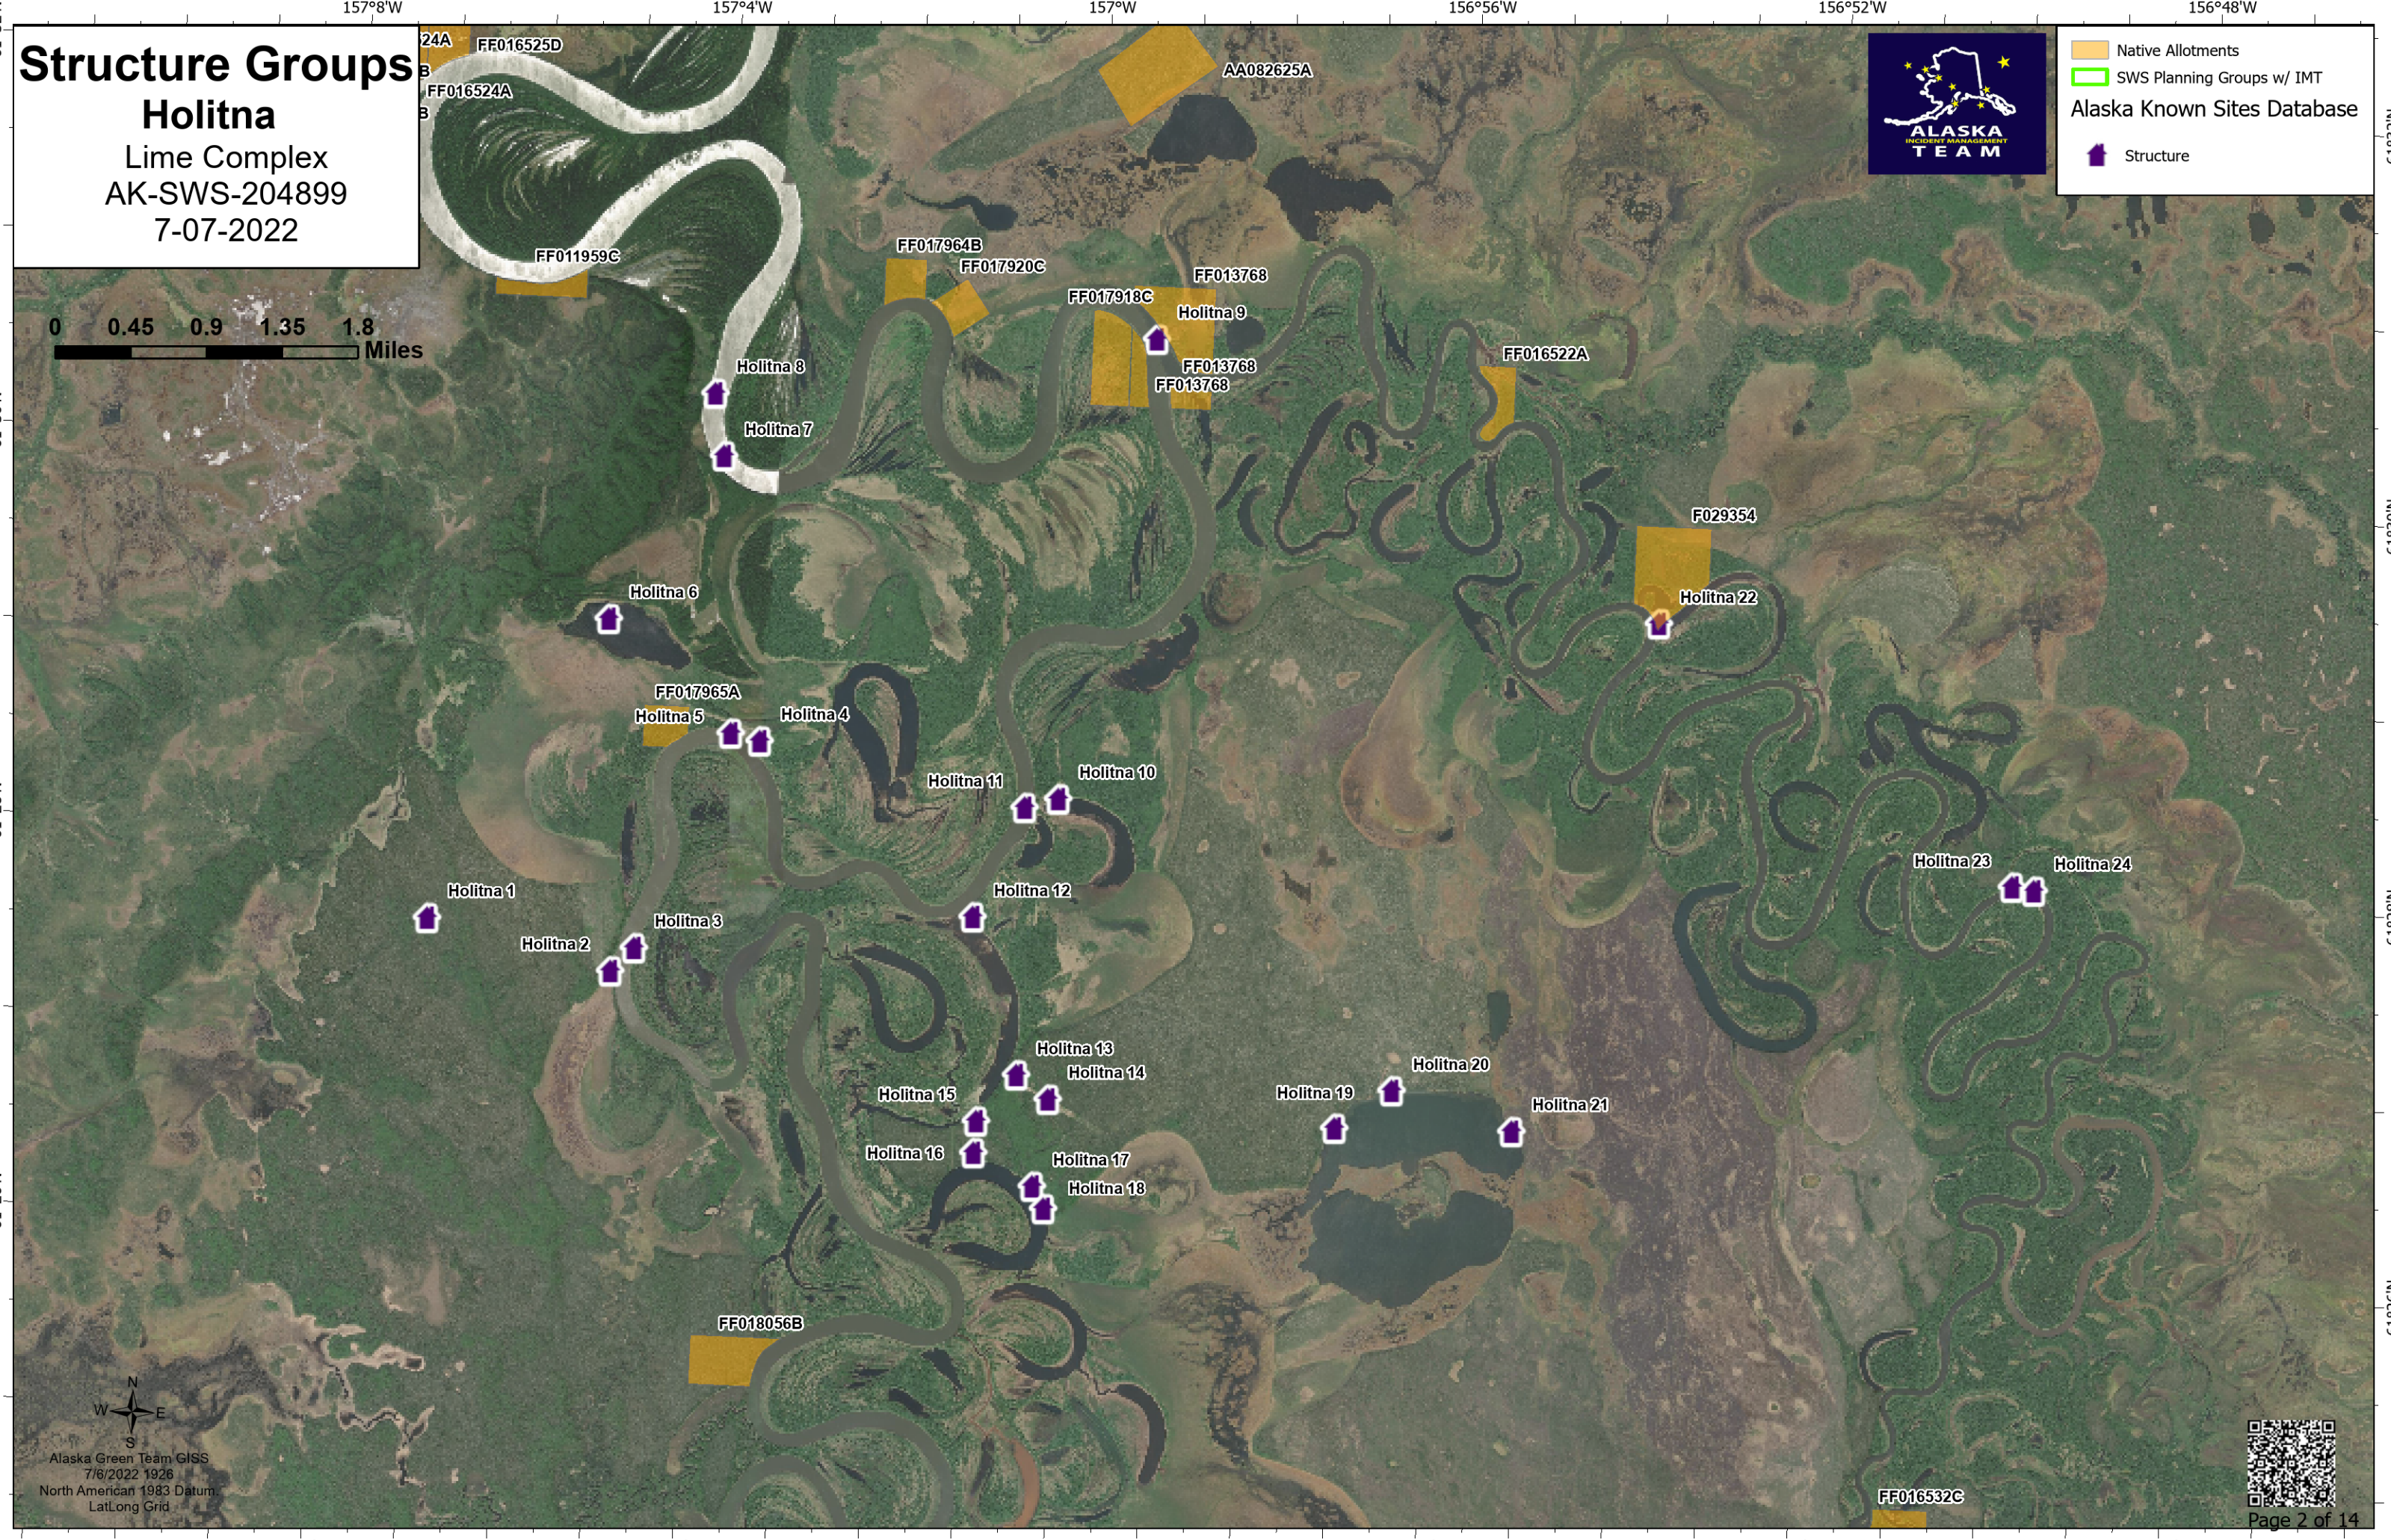

# Structure Groups

## Holitna

Lime Complex  
AK-SWS-204899  
7-07-2022

- Native Allotments
- SWS Planning Groups w/ IMT
- Alaska Known Sites Database
- Structure

Alaska Green Team GLSS  
7/6/2022 1926  
North American 1983 Datum  
Lat/Long Grid