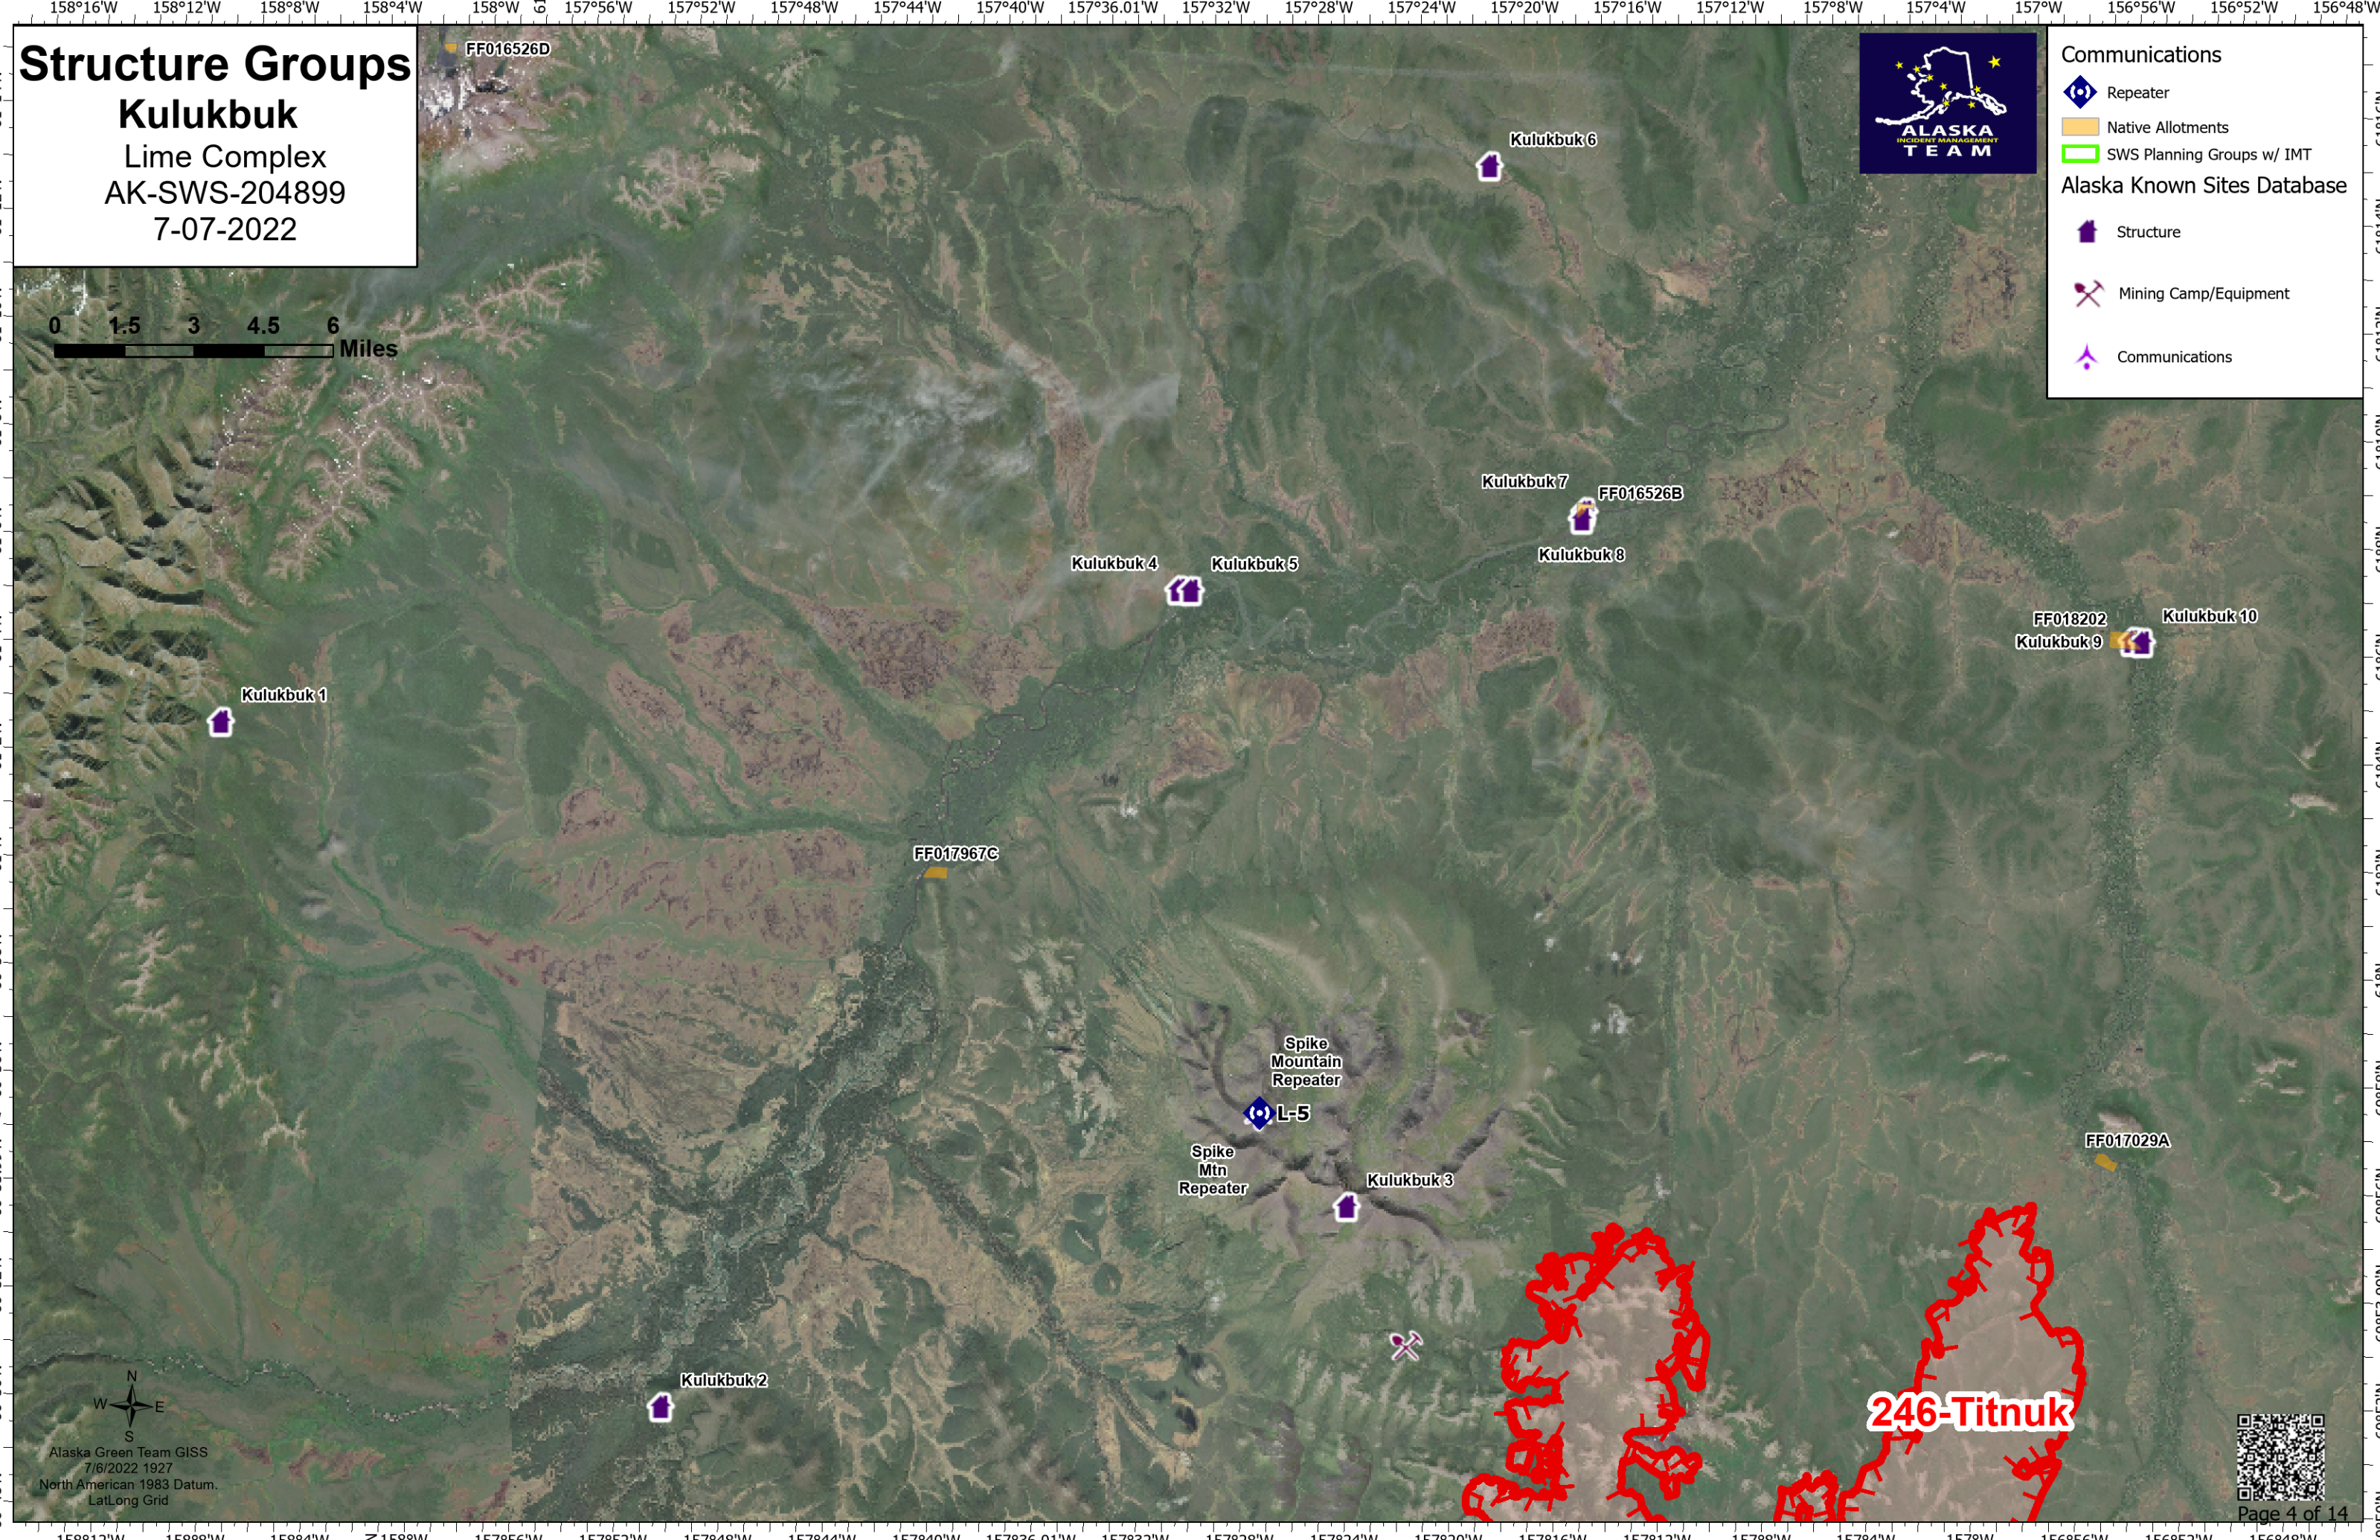

Structure Groups

Kulukbuk

Lime Complex
AK-SWS-204899
7-07-2022

- Communications
- Repeater
 - Native Allotments
 - SWS Planning Groups w/ IMT
- Alaska Known Sites Database
- Structure
 - Mining Camp/Equipment
 - Communications

Alaska Green Team GIS
7/6/2022 1927
North American 1983 Datum
LatLong Grid