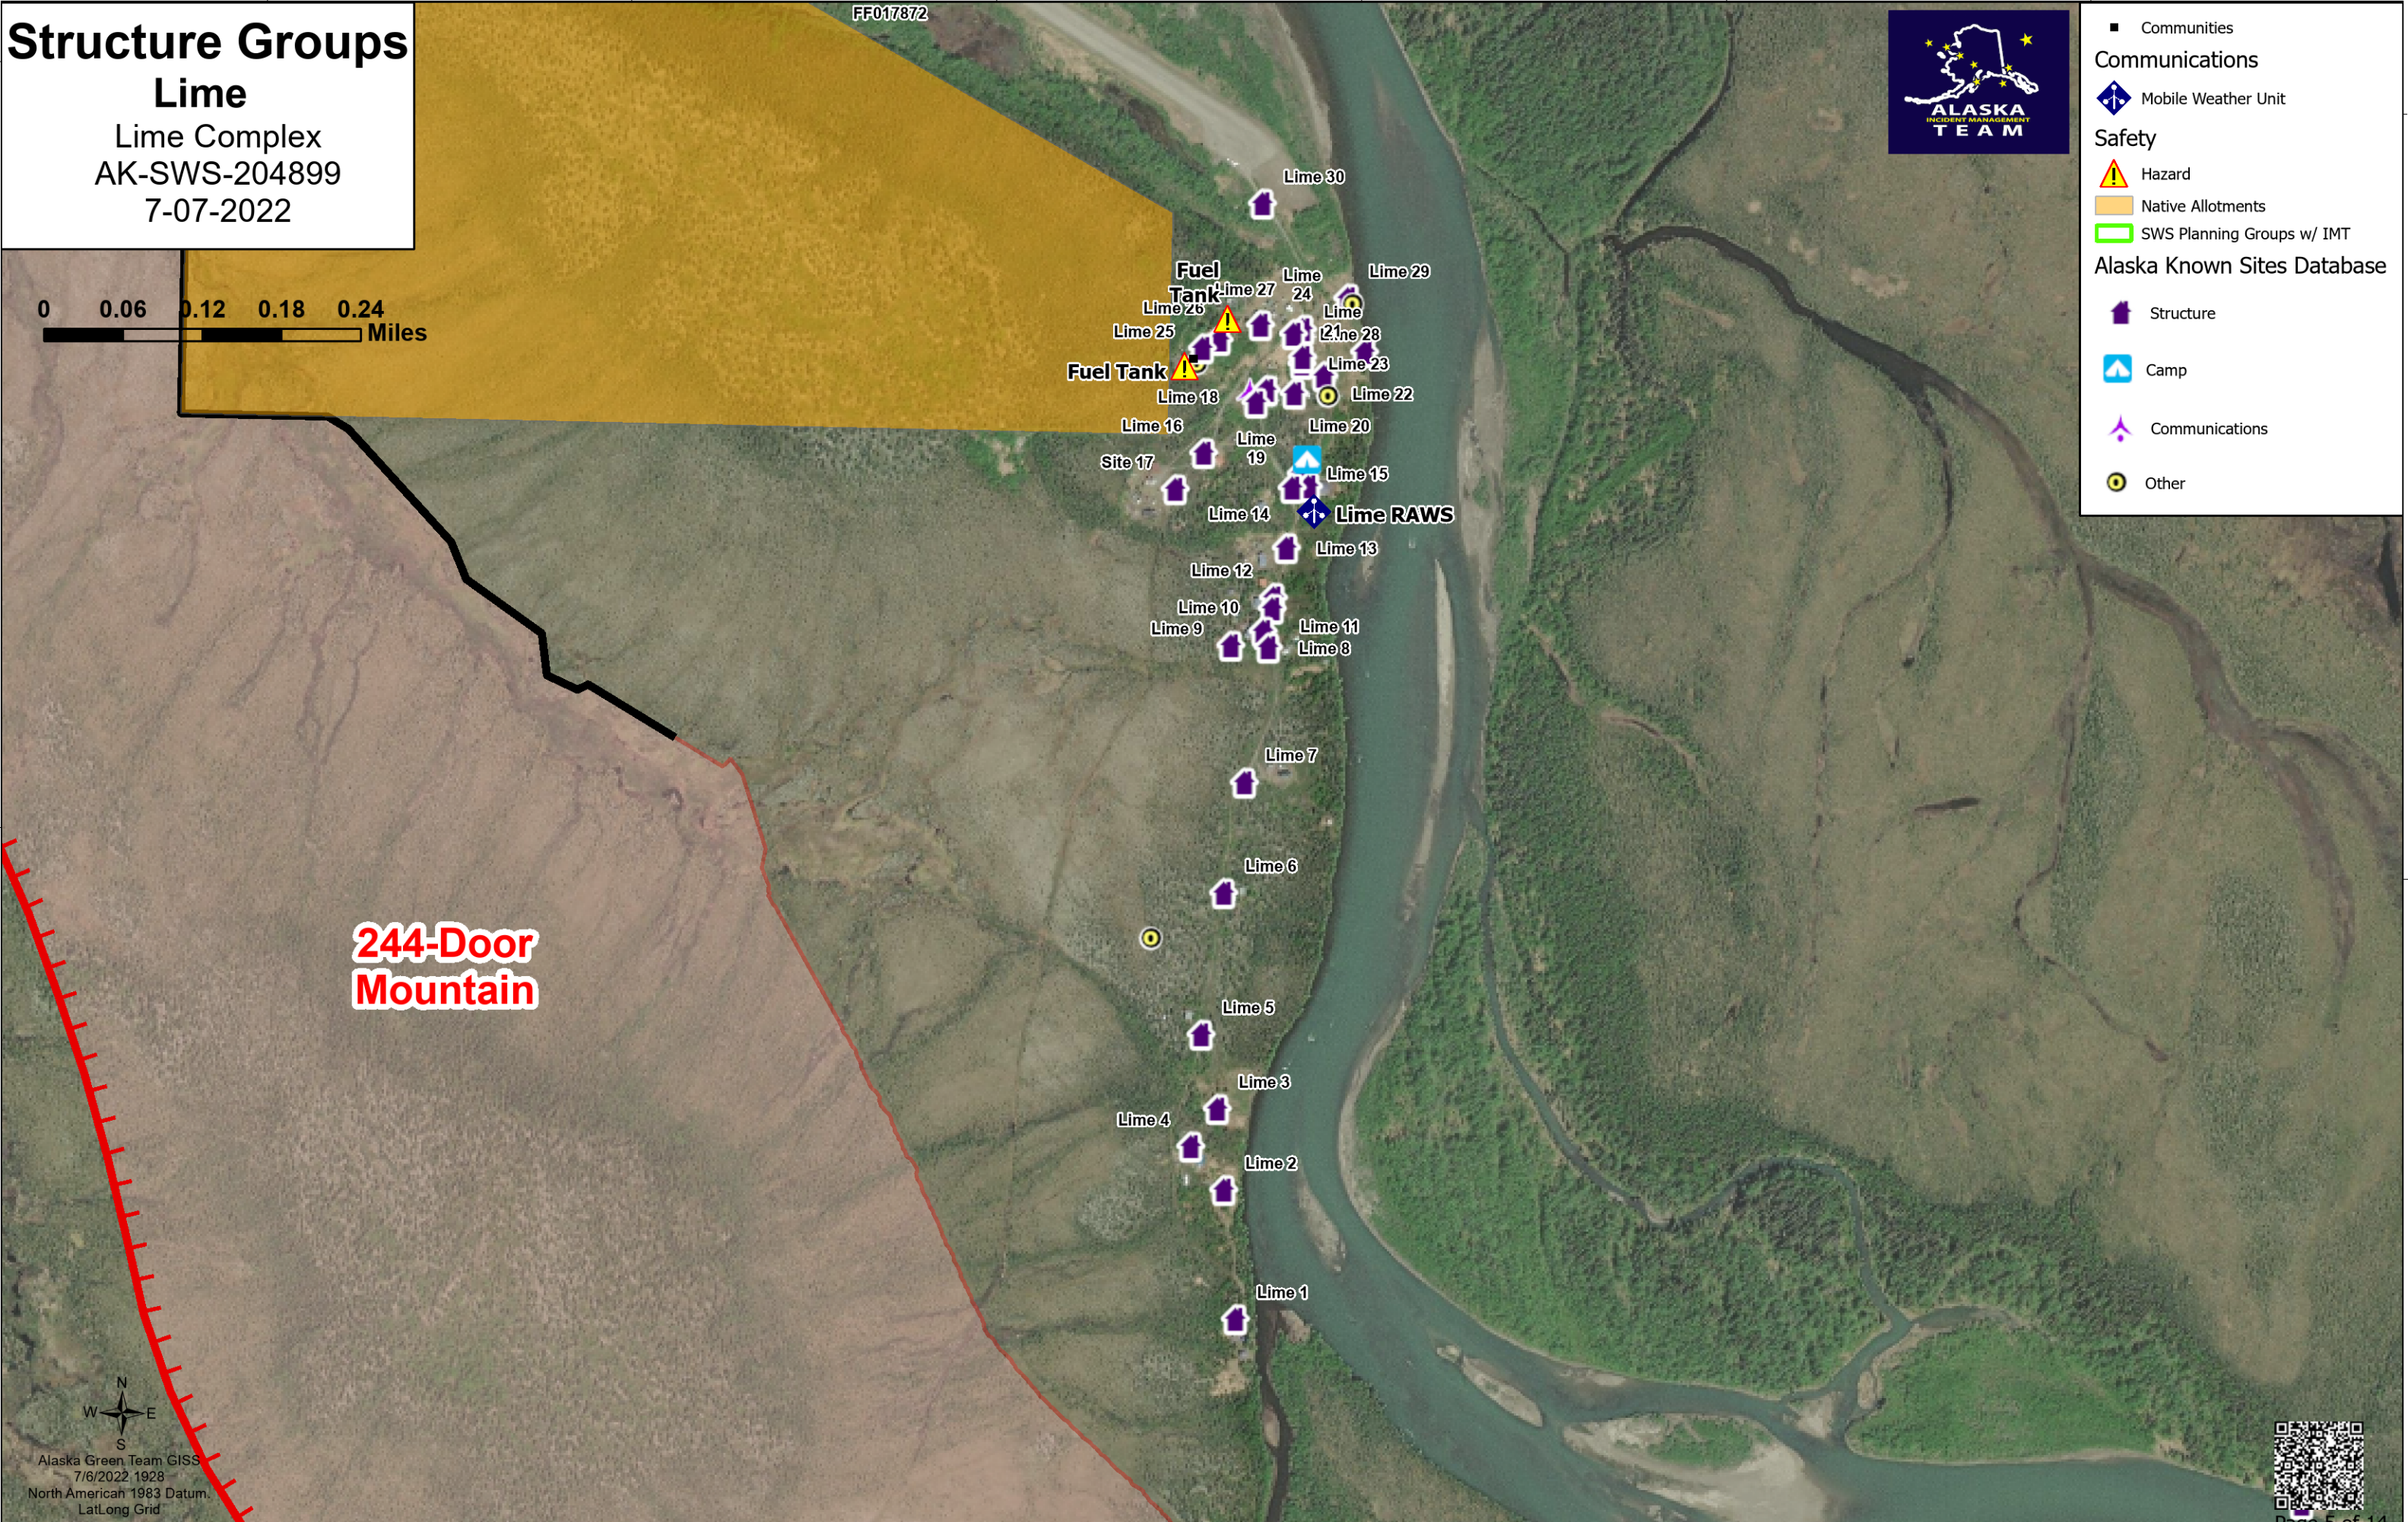

Structure Groups

Lime

Lime Complex
AK-SWS-204899
7-07-2022

- Communities
- Communications
 - Mobile Weather Unit
- Safety
 - Hazard
 - Native Allotments
 - SWS Planning Groups w/ IMT
- Alaska Known Sites Database
 - Structure
 - Camp
 - Communications
 - Other

244-Door Mountain

Alaska Green Team GISS
7/6/2022 1928
North American 1983 Datum
LatLong Grid