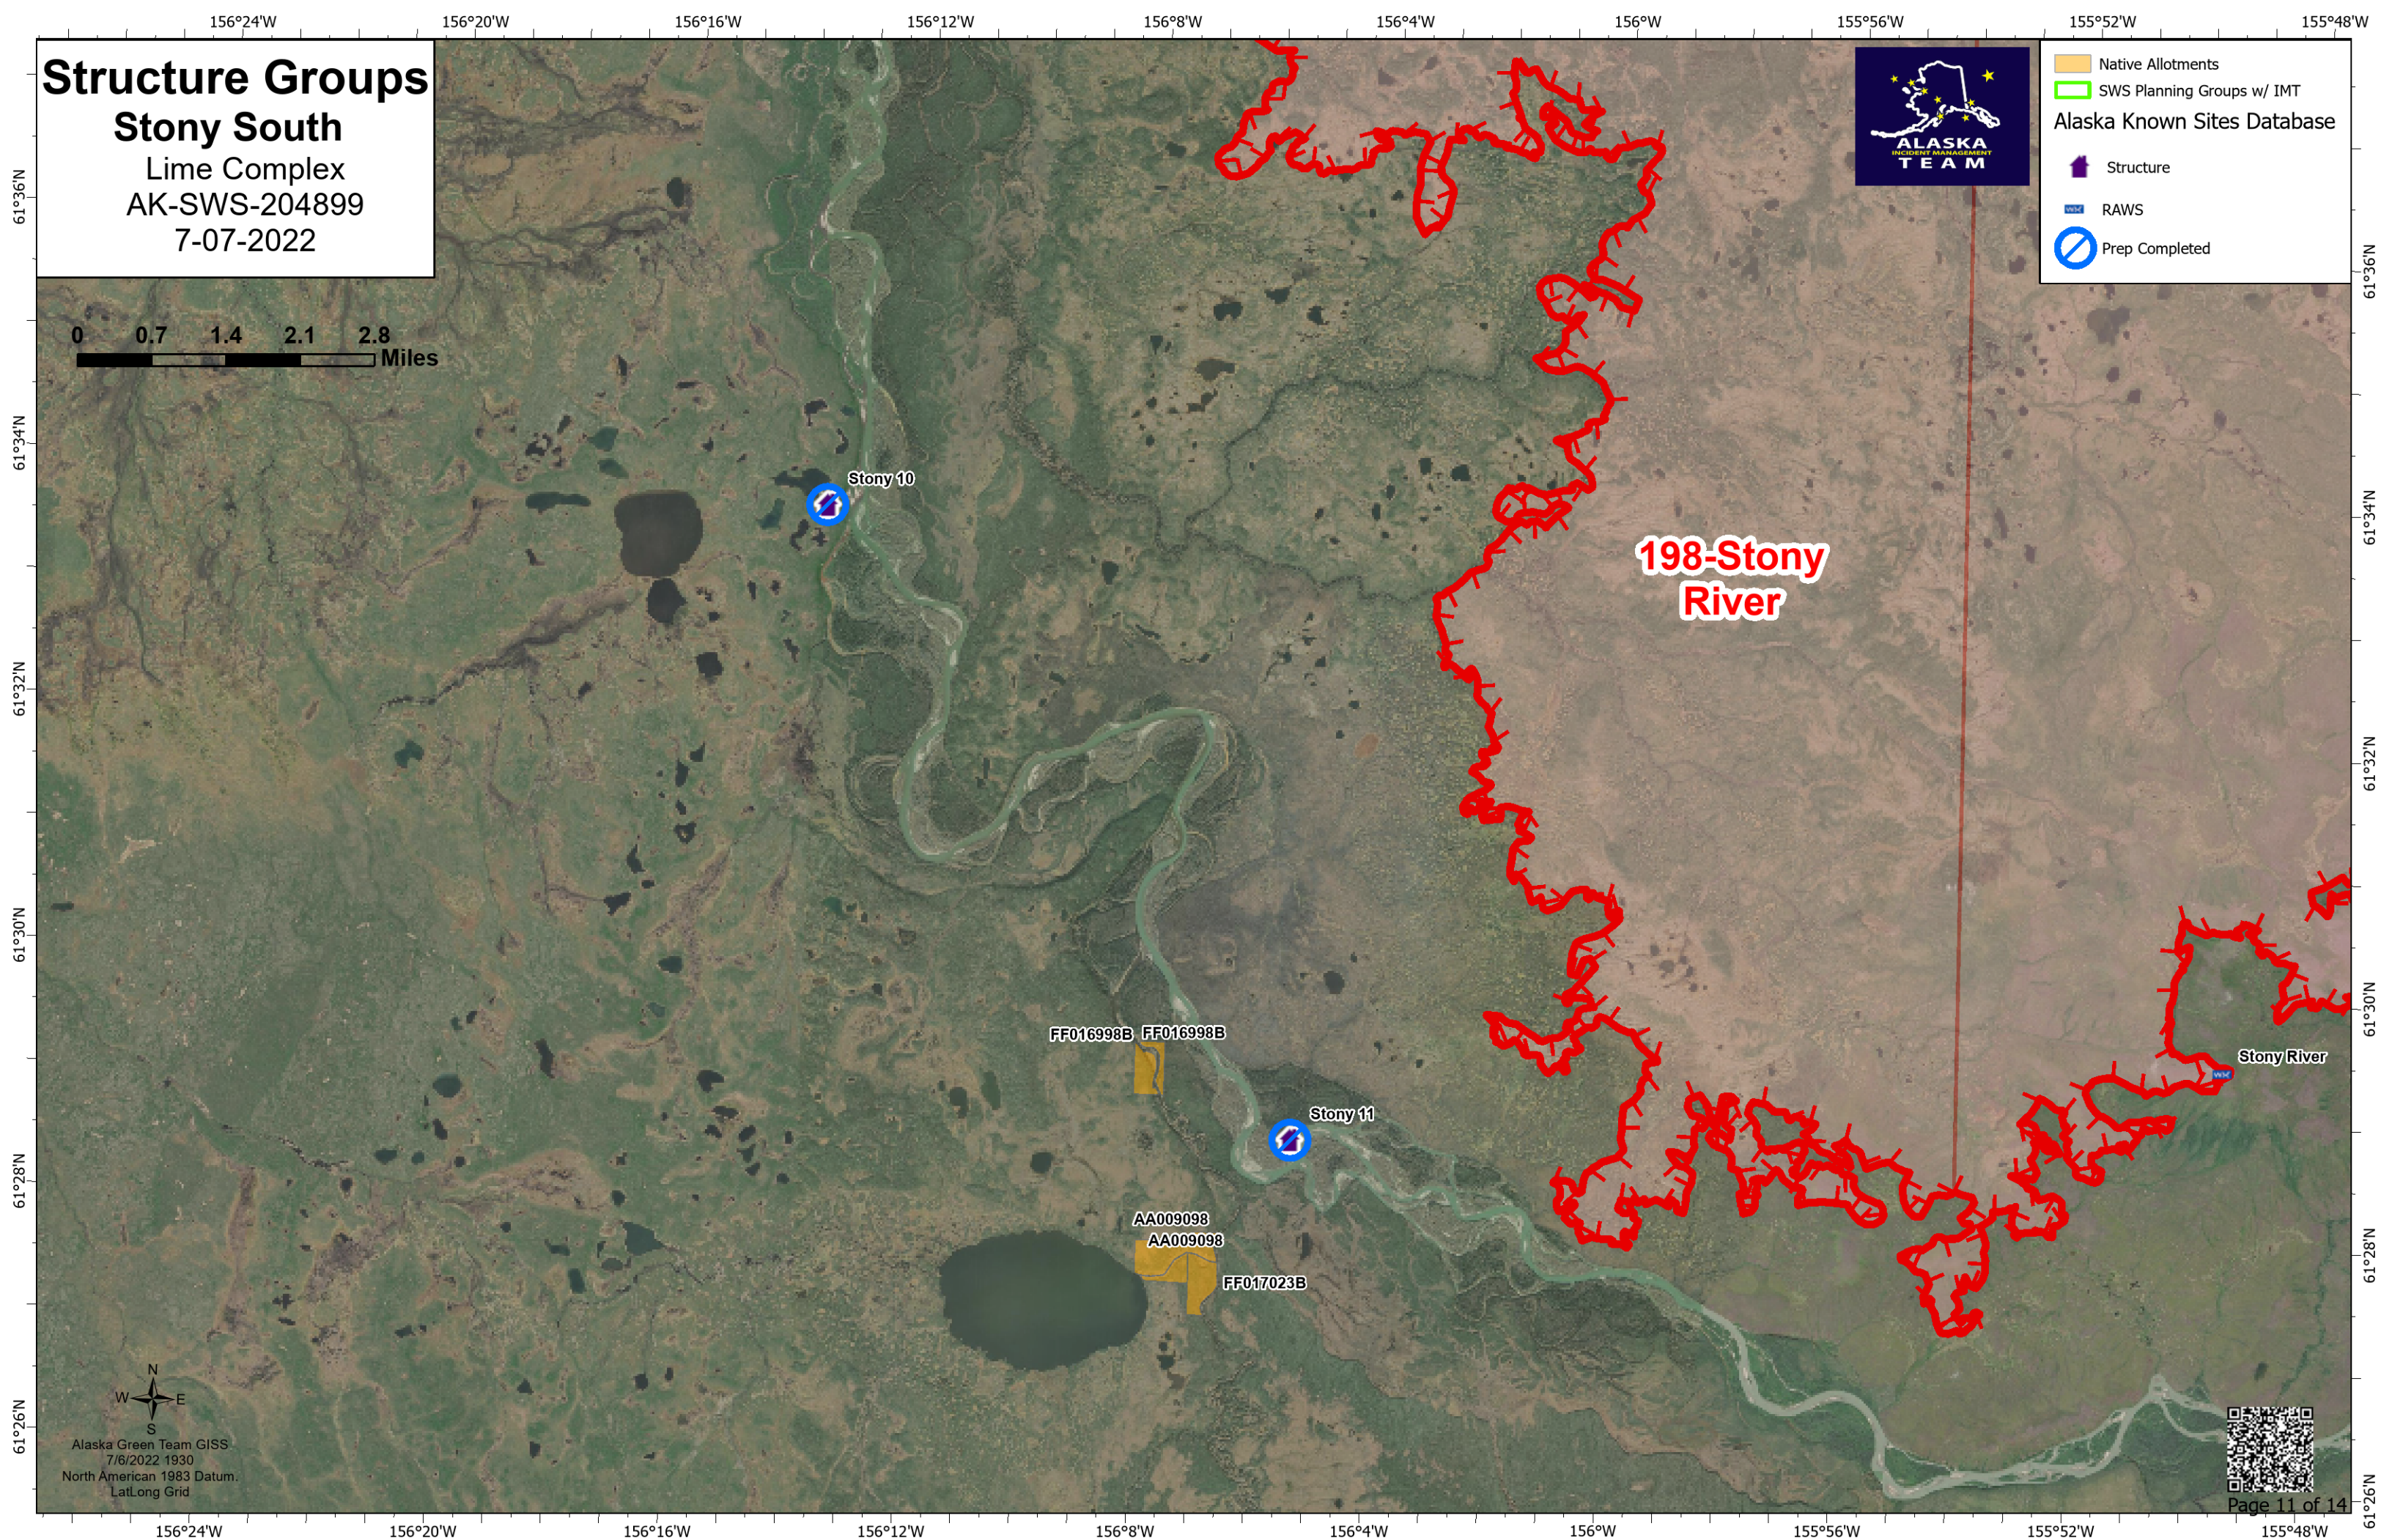

Structure Groups

Stony South

Lime Complex
AK-SWS-204899
7-07-2022

- Native Allotments
- SWS Planning Groups w/ IMT
- Alaska Known Sites Database
 - Structure
 - RAWS
 - Prep Completed

Alaska Green Team GISS
7/6/2022 1930
North American 1983 Datum
LatLong Grid