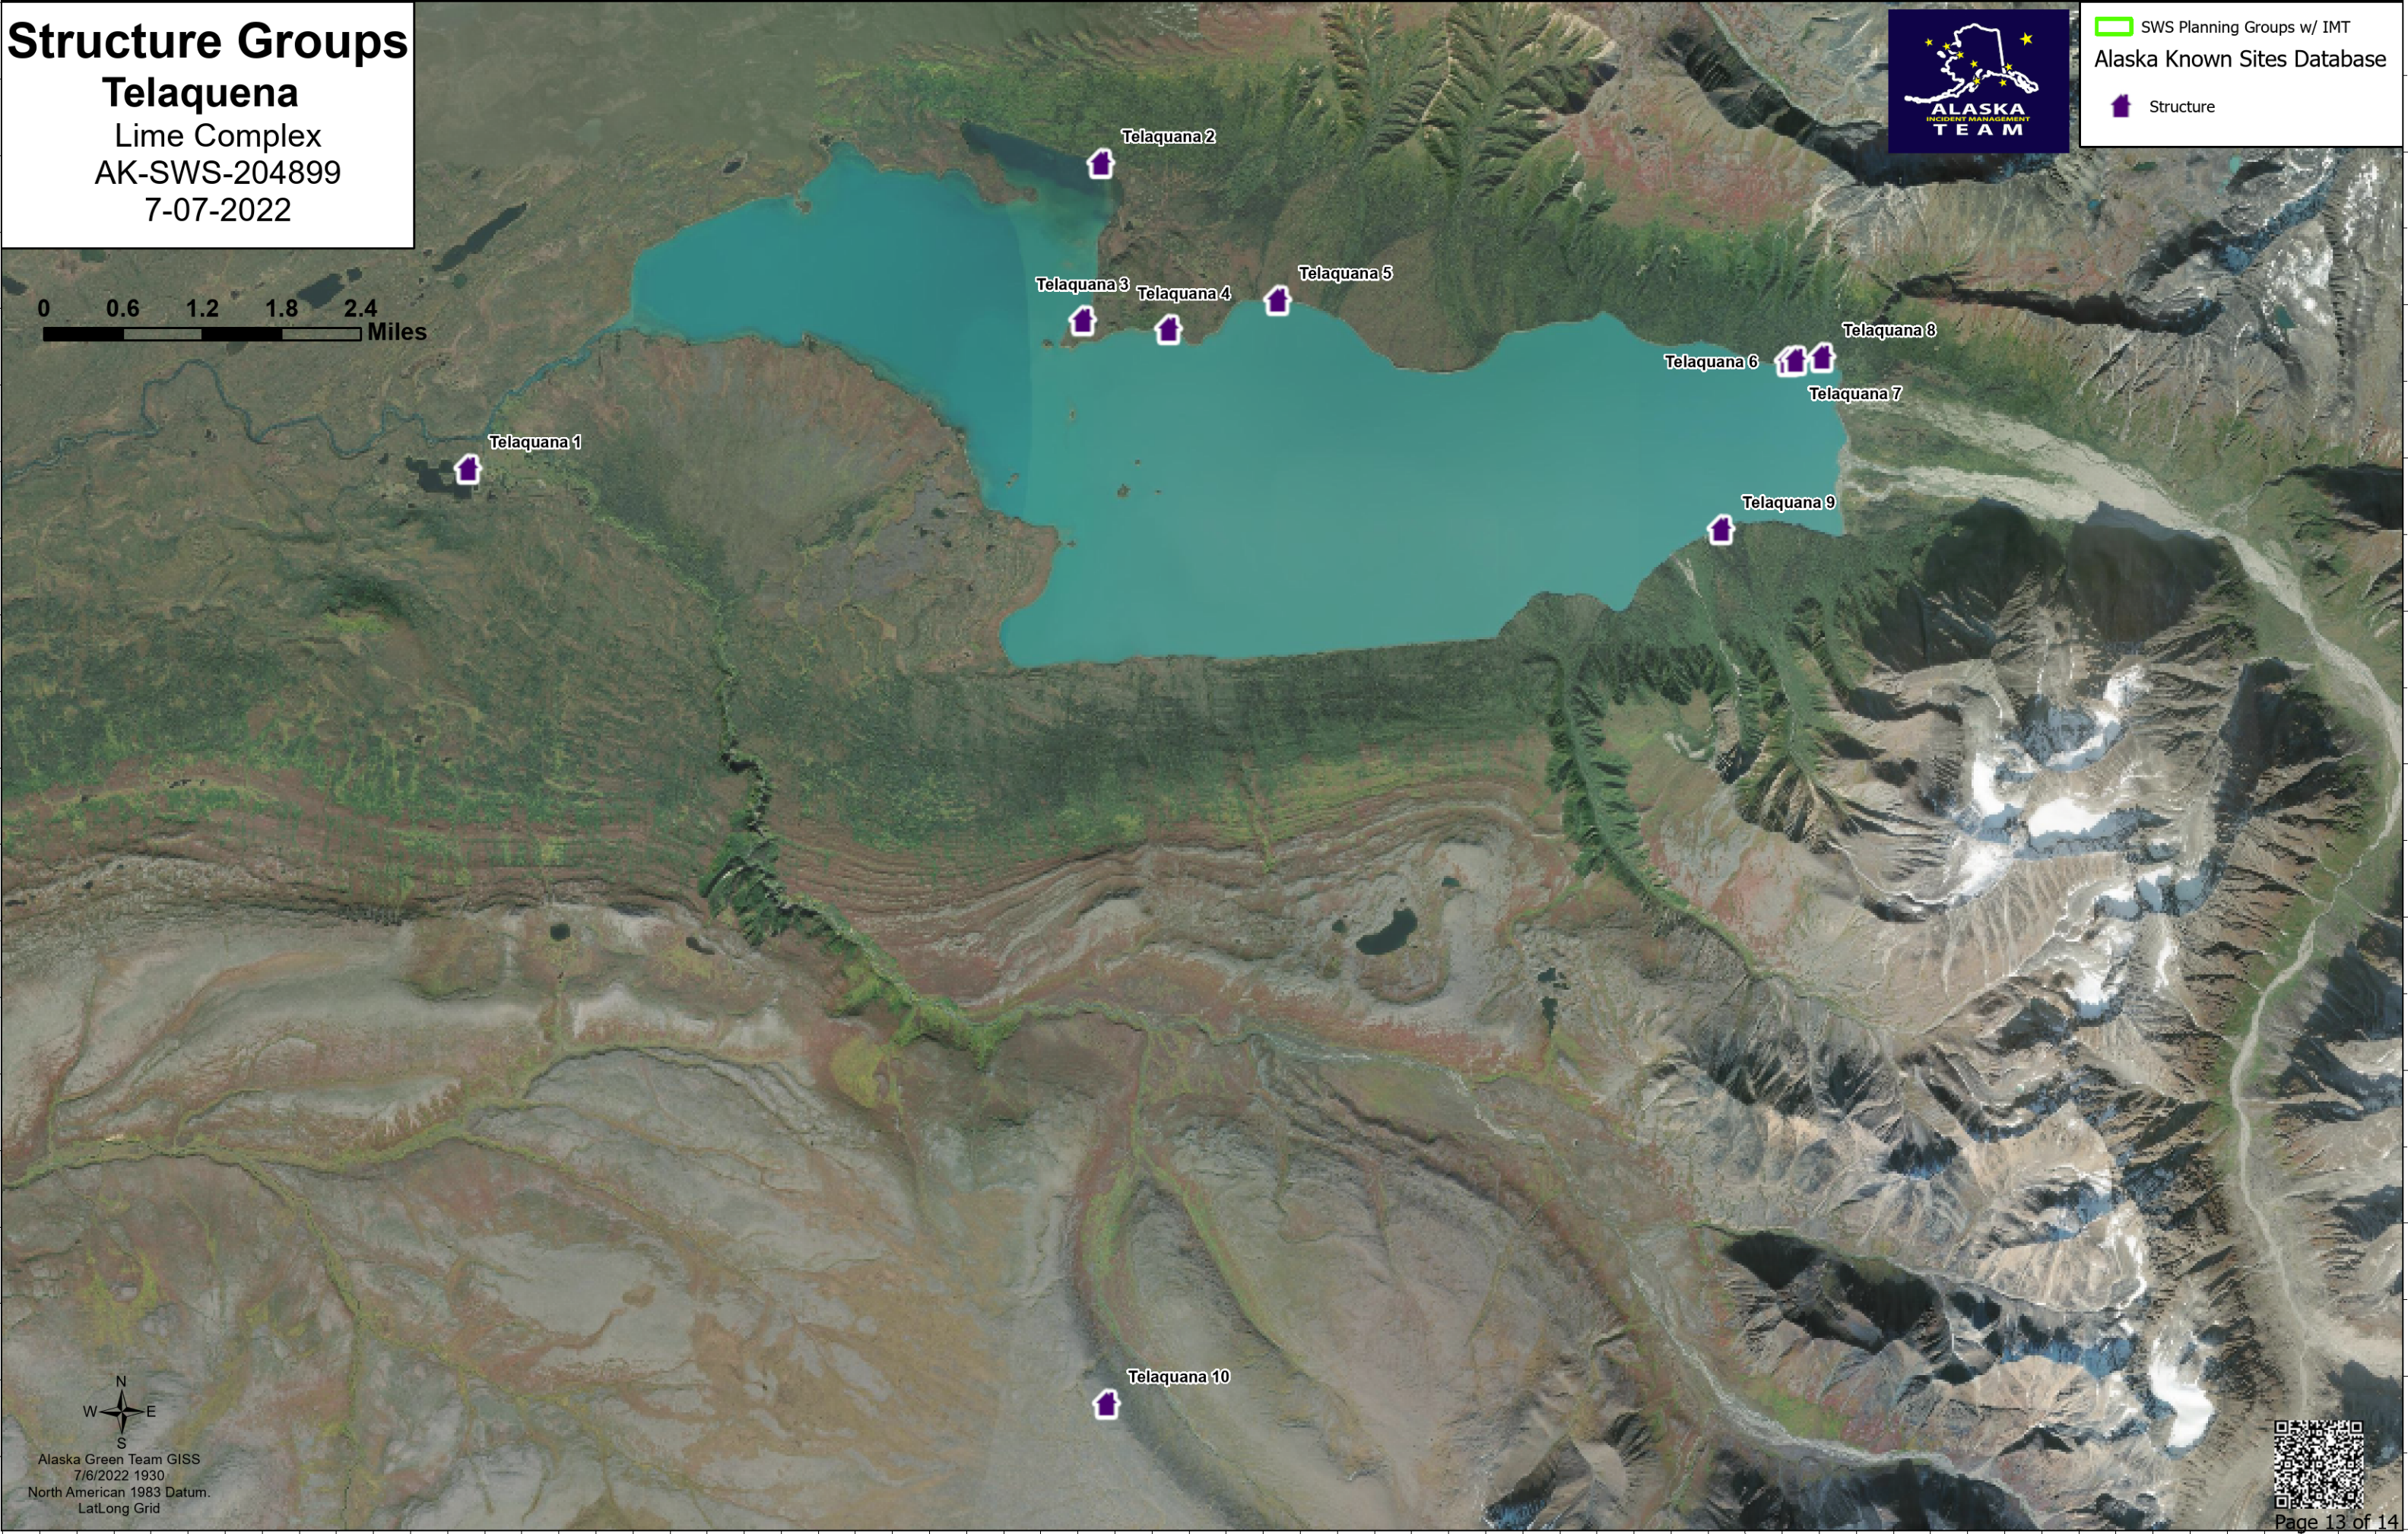

Structure Groups

Telaquana
Lime Complex
AK-SWS-204899
7-07-2022

 SWS Planning Groups w/ IMT
Alaska Known Sites Database

 Structure

Alaska Green Team GISS
7/6/2022 1930
North American 1983 Datum.
LatLong Grid