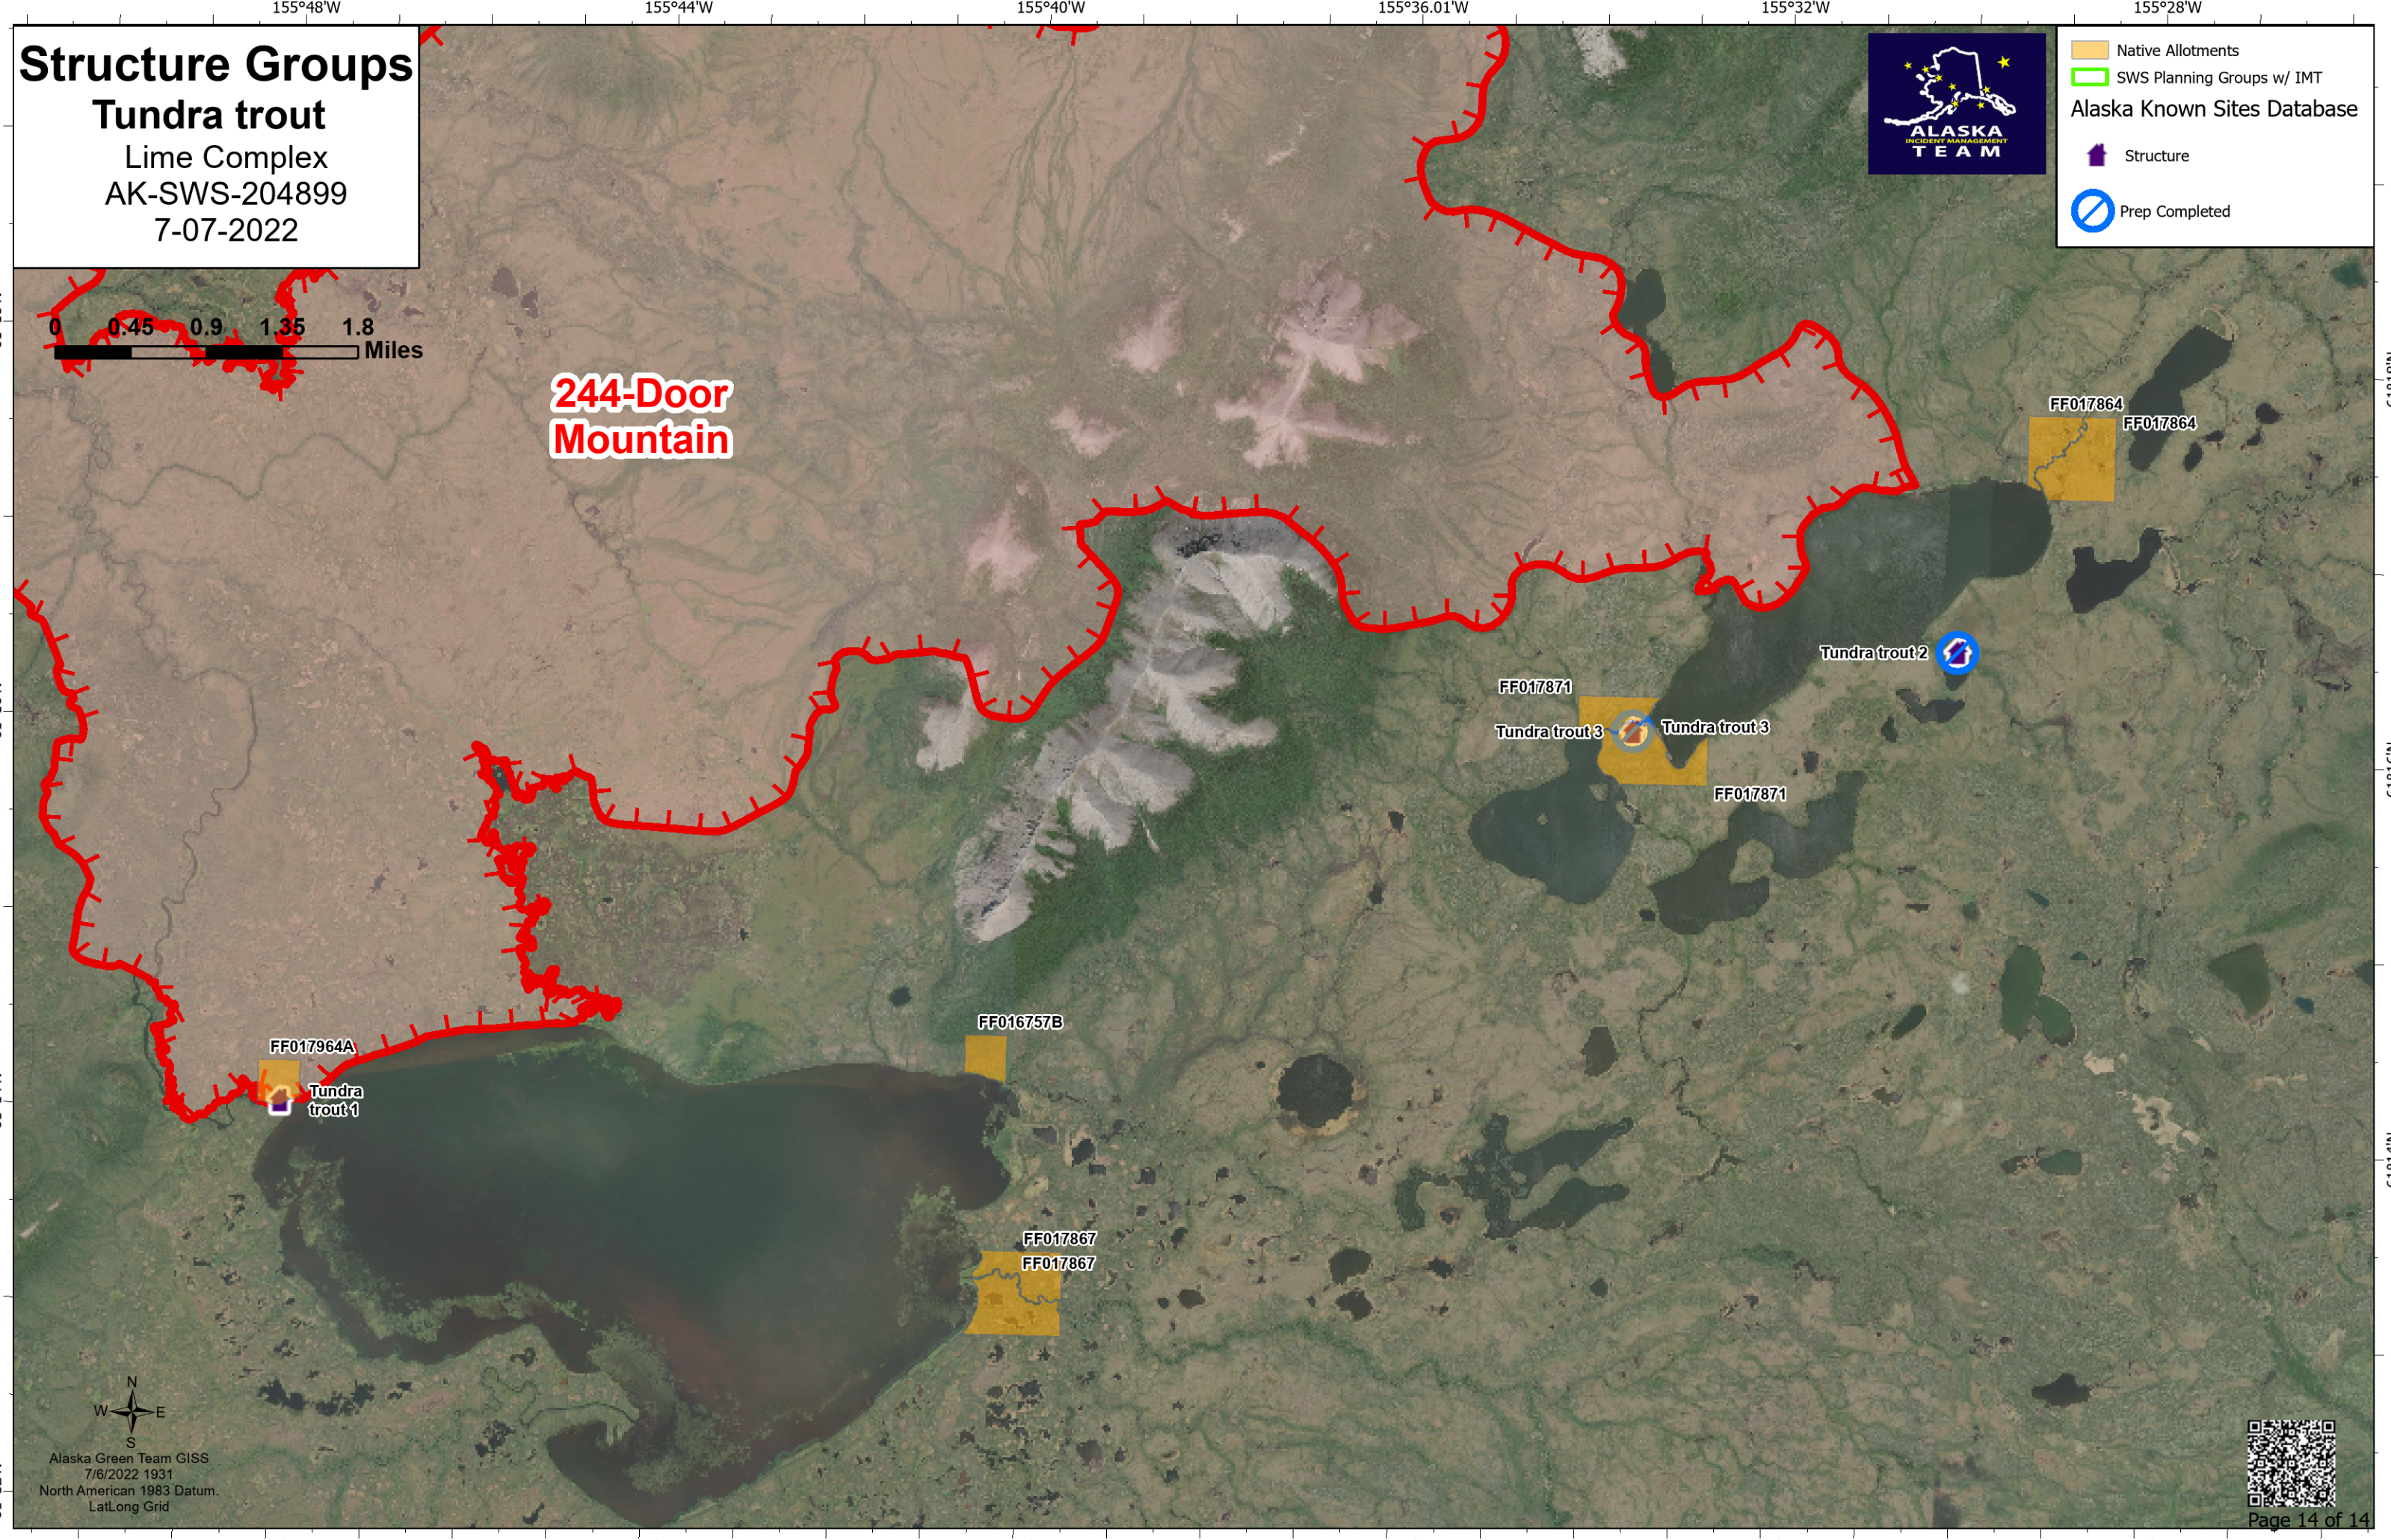

# Structure Groups

## Tundra trout

Lime Complex  
AK-SWS-204899  
7-07-2022

- Native Allotments
- SWS Planning Groups w/ IMT
- Alaska Known Sites Database
- Structure
- Prep Completed

**244-Door Mountain**

Alaska Green Team GISS  
7/6/2022 1931  
North American 1983 Datum  
LatLong Grid